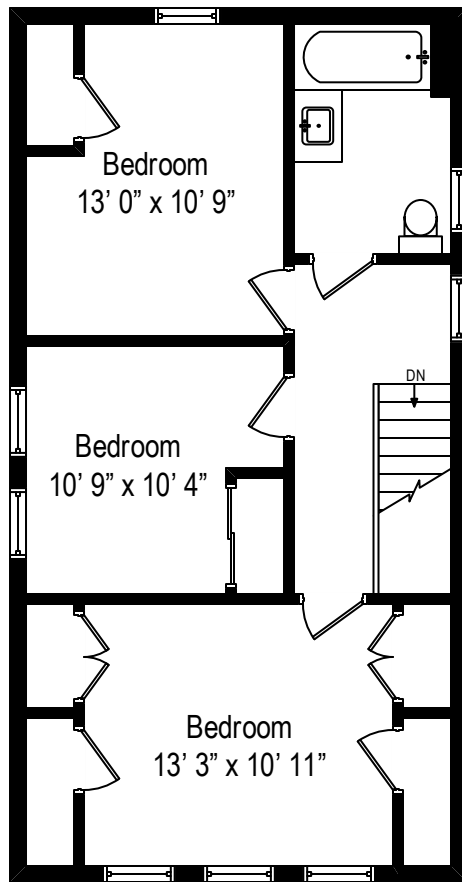

99 Earley Street – Bronx, NY 10464

Main Level

All dimensions are approximate. This plan is for marketing purposes only.

99 Earley Street – Bronx, NY 10464

Top Level

All dimensions are approximate. This plan is for marketing purposes only.

99 Earley Street – Bronx, NY 10464

Lower Level

Main Level

Lower Level

Top Level

99 Earley Street – Bronx, NY 10464