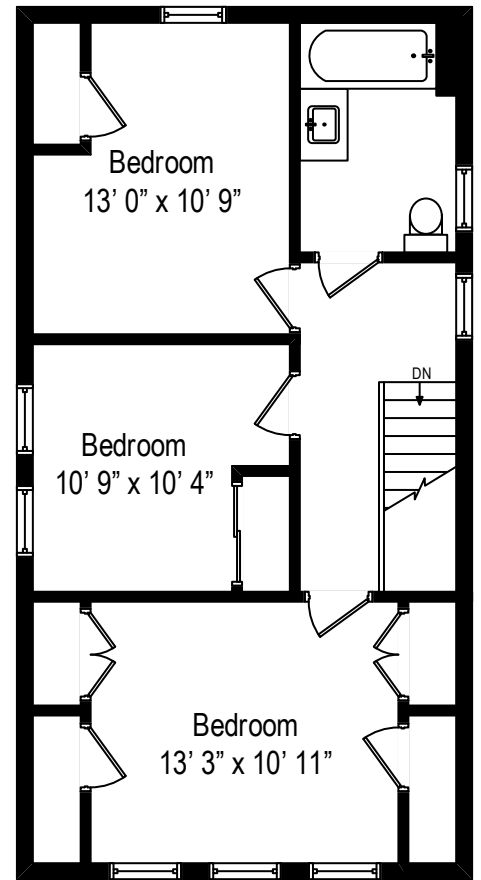

99 Earley Street – Bronx, NY 10464

Main Level

All dimensions are approximate. This plan is for marketing purposes only.

99 Earley Street – Bronx, NY 10464

Top Level

All dimensions are approximate. This plan is for marketing purposes only.

99 Earley Street – Bronx, NY 10464

Lower Level

Main Level

Lower Level

Top Level

99 Earley Street – Bronx, NY 10464