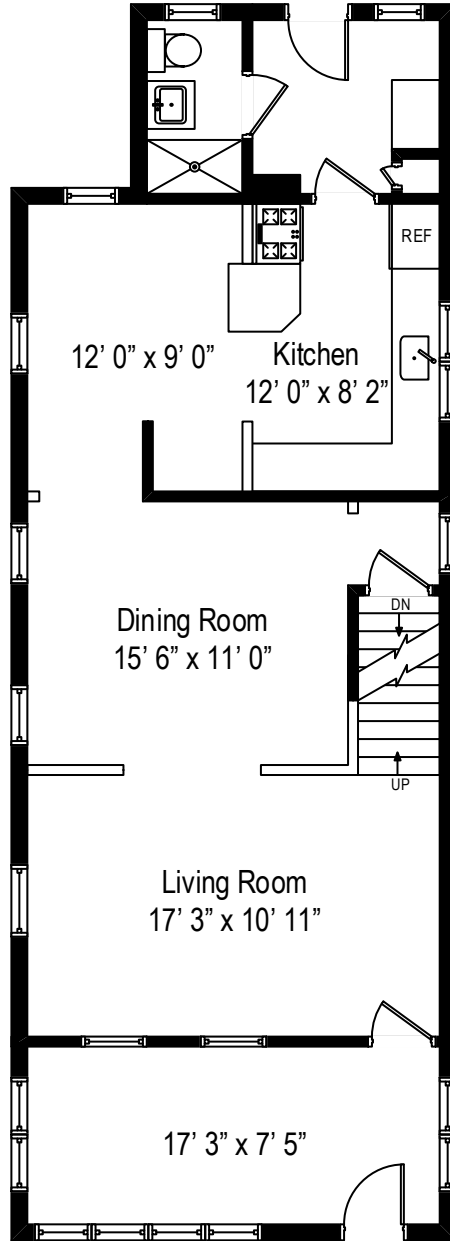

99 Earley Street – Bronx, NY 10464

Main Level

All dimensions are approximate. This plan is for marketing purposes only.

99 Earley Street – Bronx, NY 10464

Top Level

All dimensions are approximate. This plan is for marketing purposes only.

99 Earley Street – Bronx, NY 10464

Lower Level

Main Level

Lower Level

Top Level

99 Earley Street – Bronx, NY 10464