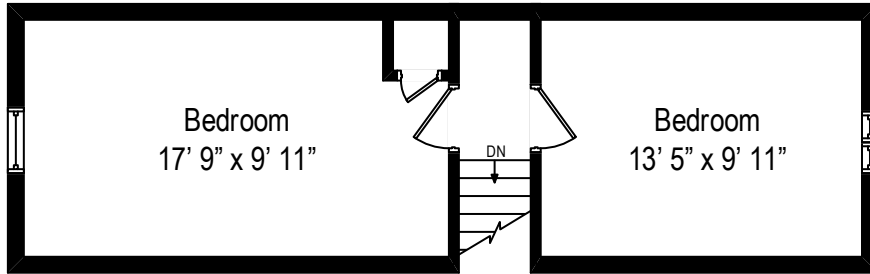

Second Level