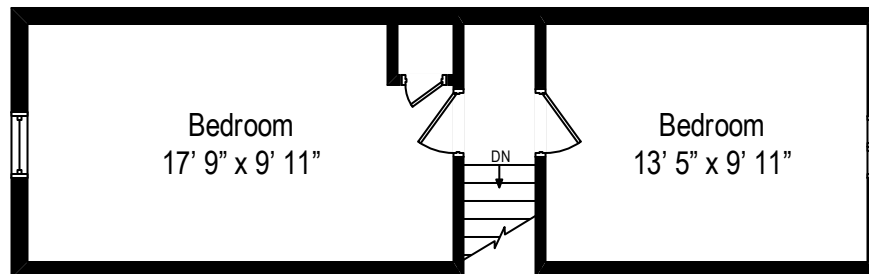

59 Marshall Drive – Selden, NY 11784

First Level

59 Marshall Drive – Selden, NY 11784

Second Level

All dimensions are approximate. This plan is for marketing purposes only.