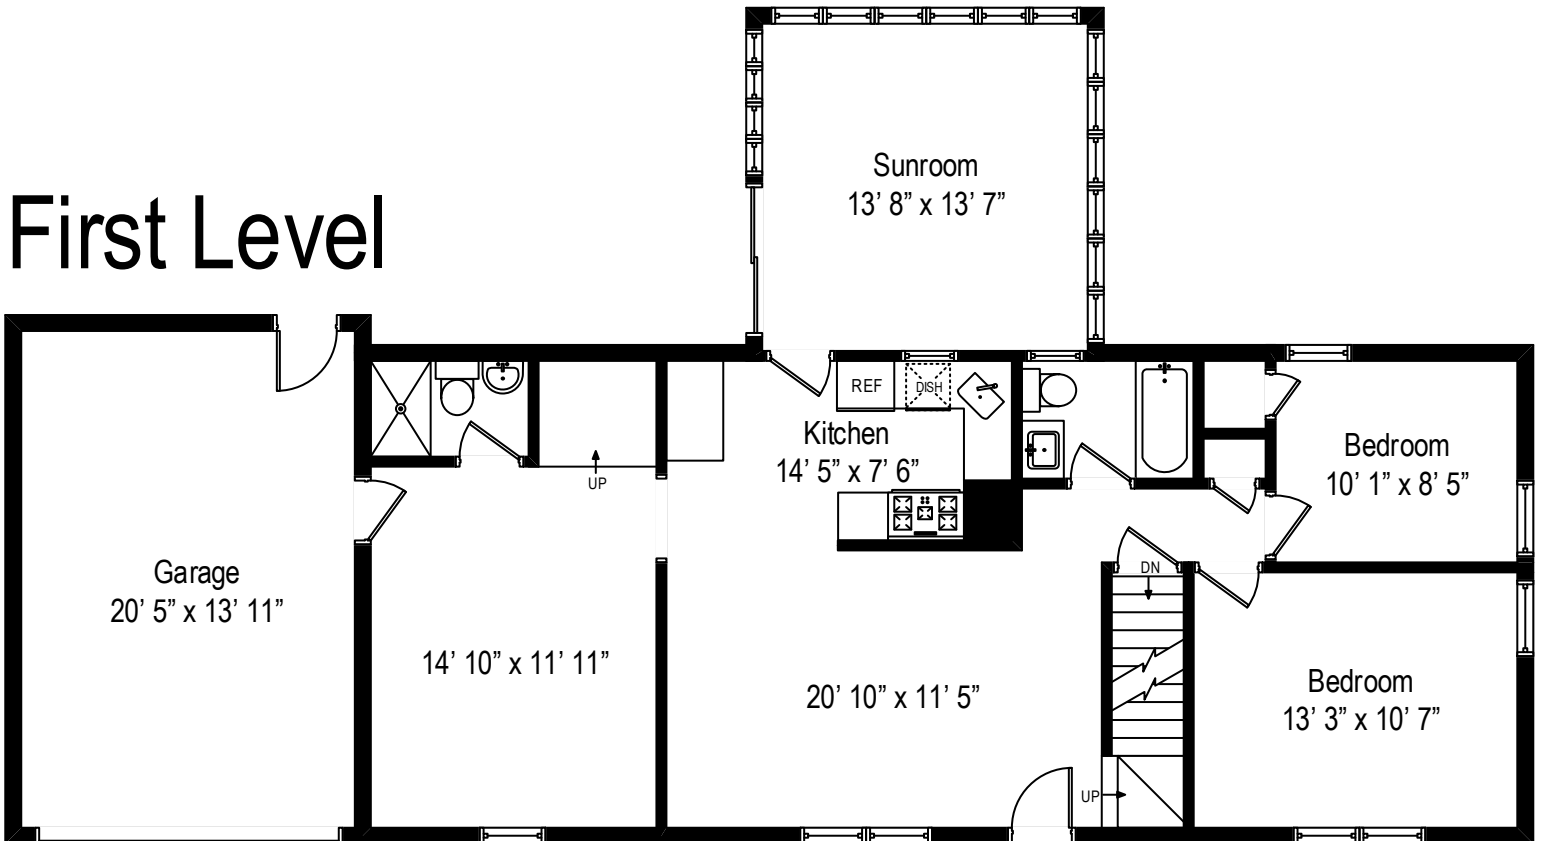

First Level

59 Marshall Drive – Selden, NY 11784