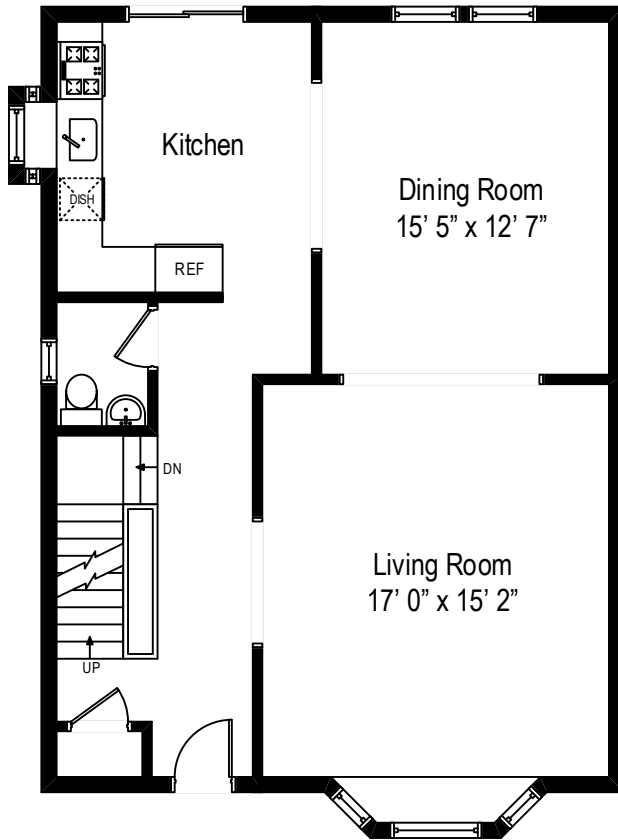

97 Tanglewood Drive – Staten Island, NY 10308

First Level

97 Tanglewood Drive – Staten Island, NY 10308

Second Level

All dimensions are approximate. This plan is for marketing purposes only.

97 Tanglewood Drive – Staten Island, NY 10308

Lower Level

All dimensions are approximate. This plan is for marketing purposes only.

First Level

Second Level

Lower Level

97 Tanglewood Drive – Staten Island, NY 10308