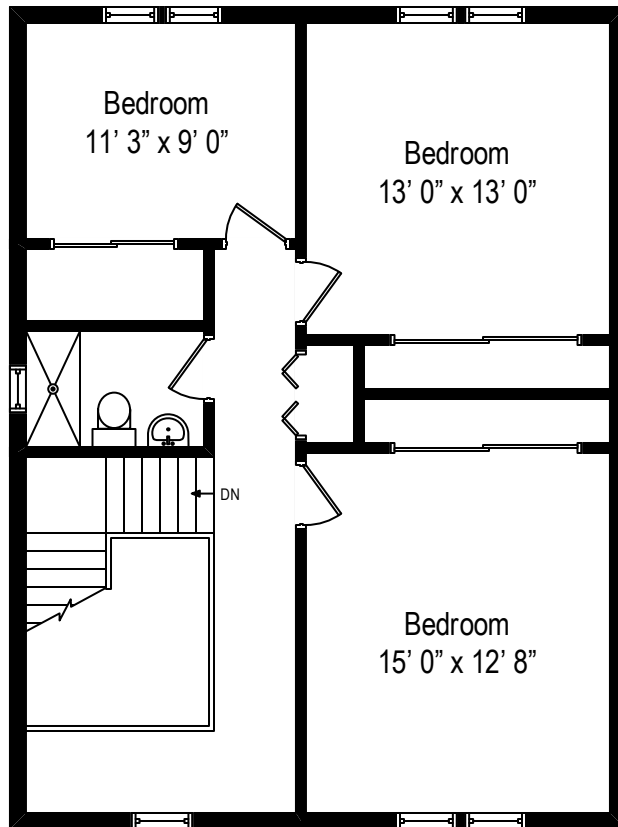

97 Tanglewood Drive – Staten Island, NY 10308

First Level

97 Tanglewood Drive – Staten Island, NY 10308

Second Level

All dimensions are approximate. This plan is for marketing purposes only.

97 Tanglewood Drive – Staten Island, NY 10308

Lower Level

All dimensions are approximate. This plan is for marketing purposes only.

First Level

Second Level

Lower Level

97 Tanglewood Drive – Staten Island, NY 10308