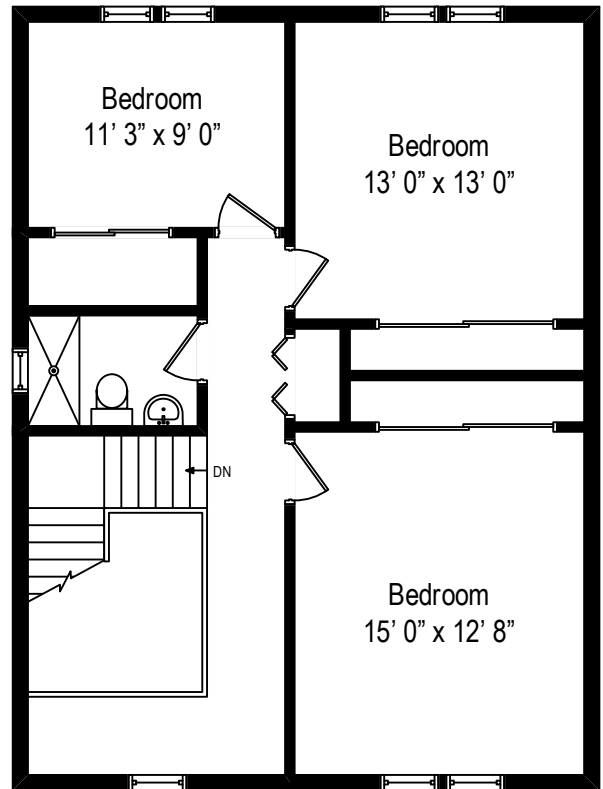

97 Tanglewood Drive – Staten Island, NY 10308

First Level

97 Tanglewood Drive – Staten Island, NY 10308

Second Level

All dimensions are approximate. This plan is for marketing purposes only.

97 Tanglewood Drive – Staten Island, NY 10308

Lower Level

All dimensions are approximate. This plan is for marketing purposes only.

First Level

Second Level

Lower Level

97 Tanglewood Drive – Staten Island, NY 10308