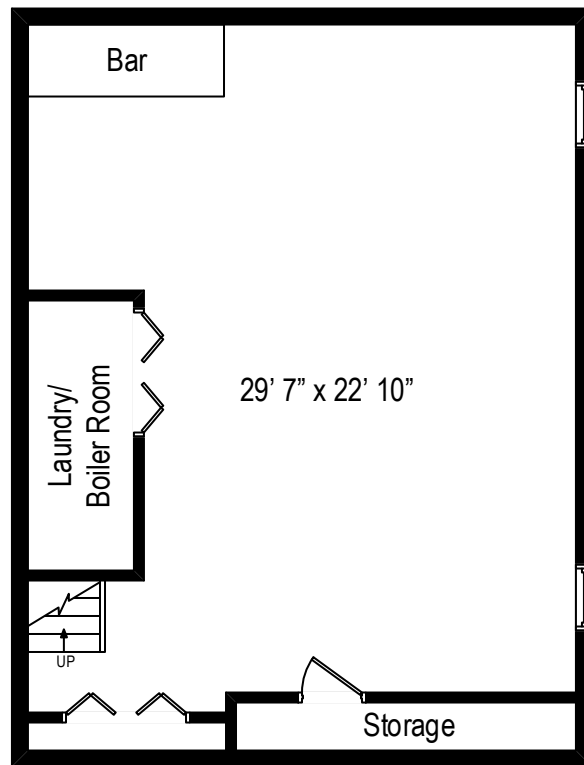

97 Tanglewood Drive – Staten Island, NY 10308

First Level

97 Tanglewood Drive – Staten Island, NY 10308

Second Level

All dimensions are approximate. This plan is for marketing purposes only.

97 Tanglewood Drive – Staten Island, NY 10308

Lower Level

All dimensions are approximate. This plan is for marketing purposes only.

First Level

Second Level

Lower Level

97 Tanglewood Drive – Staten Island, NY 10308