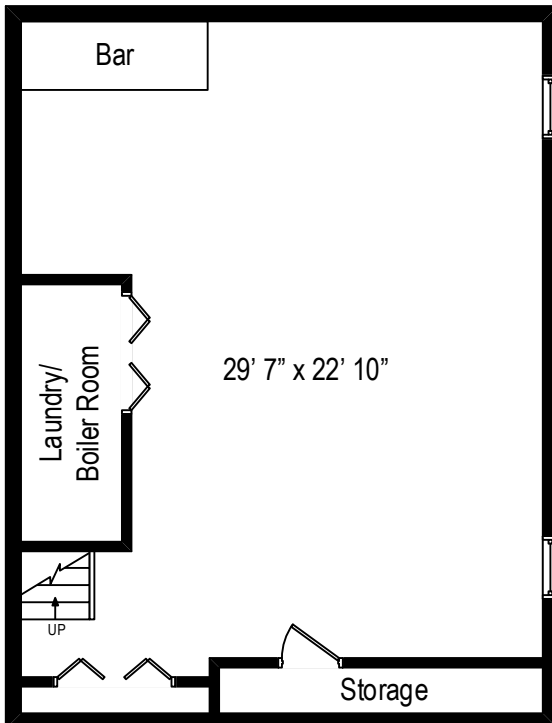

97 Tanglewood Drive – Staten Island, NY 10308

First Level

97 Tanglewood Drive – Staten Island, NY 10308

Second Level

All dimensions are approximate. This plan is for marketing purposes only.

97 Tanglewood Drive – Staten Island, NY 10308

Lower Level

All dimensions are approximate. This plan is for marketing purposes only.

First Level

Second Level

Lower Level

97 Tanglewood Drive – Staten Island, NY 10308