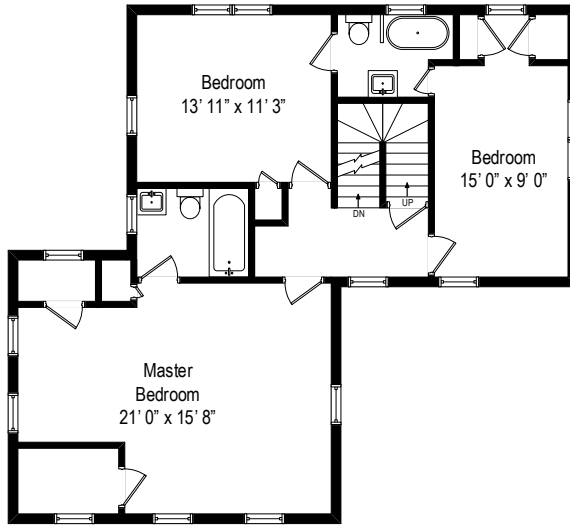

124 Beach Ave - Larchmont, NY 10538

First Level

All dimensions are approximate. This plan is for marketing purposes only.

124 Beach Ave - Larchmont, NY 10538

Second Level

All dimensions are approximate. This plan is for marketing purposes only.

124 Beach Ave - Larchmont, NY 10538

Attic Level

All dimensions are approximate. This plan is for marketing purposes only.

124 Beach Ave - Larchmont, NY 10538

Lower Level

All dimensions are approximate. This plan is for marketing purposes only.

## Second Level

## Lower Level