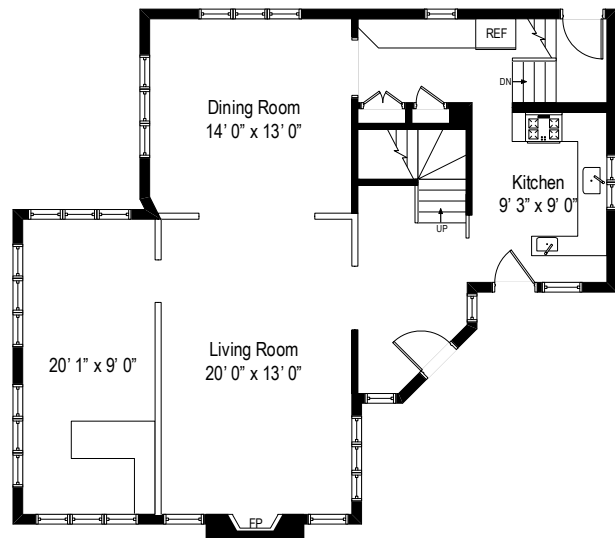

First Level

124 Beach Ave - Larchmont, NY 10538