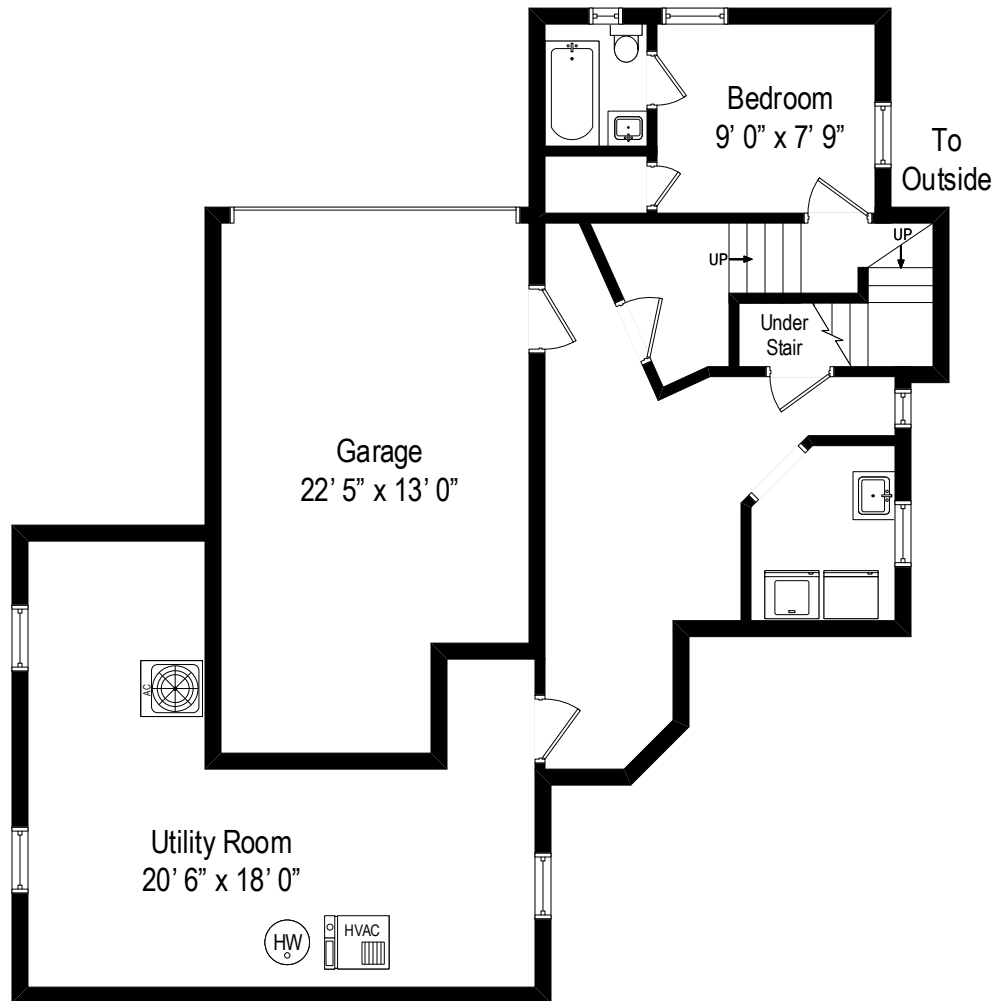

124 Beach Ave - Larchmont, NY 10538

First Level

All dimensions are approximate. This plan is for marketing purposes only.

124 Beach Ave - Larchmont, NY 10538

Second Level

All dimensions are approximate. This plan is for marketing purposes only.

124 Beach Ave - Larchmont, NY 10538

Attic Level

All dimensions are approximate. This plan is for marketing purposes only.

124 Beach Ave - Larchmont, NY 10538

Lower Level

All dimensions are approximate. This plan is for marketing purposes only.

## Second Level

## Lower Level