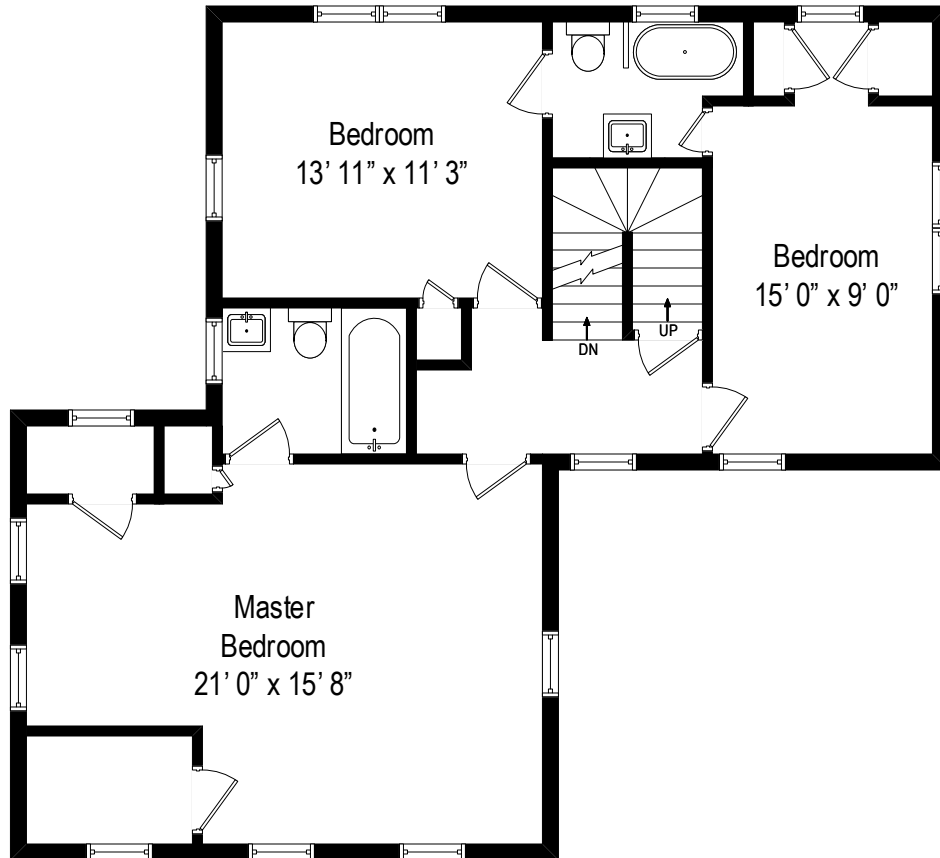

124 Beach Ave - Larchmont, NY 10538

First Level

All dimensions are approximate. This plan is for marketing purposes only.

124 Beach Ave - Larchmont, NY 10538

Second Level

All dimensions are approximate. This plan is for marketing purposes only.

124 Beach Ave - Larchmont, NY 10538

Attic Level

All dimensions are approximate. This plan is for marketing purposes only.

124 Beach Ave - Larchmont, NY 10538

Lower Level

All dimensions are approximate. This plan is for marketing purposes only.

## Second Level

## Lower Level