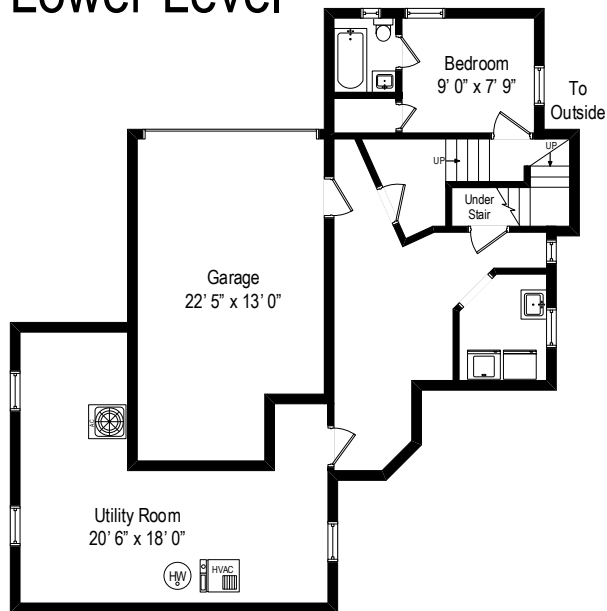

124 Beach Ave - Larchmont, NY 10538

First Level

All dimensions are approximate. This plan is for marketing purposes only.

124 Beach Ave - Larchmont, NY 10538

Second Level

All dimensions are approximate. This plan is for marketing purposes only.

124 Beach Ave - Larchmont, NY 10538

Attic Level

All dimensions are approximate. This plan is for marketing purposes only.

124 Beach Ave - Larchmont, NY 10538

Lower Level

All dimensions are approximate. This plan is for marketing purposes only.

## Second Level

## Lower Level