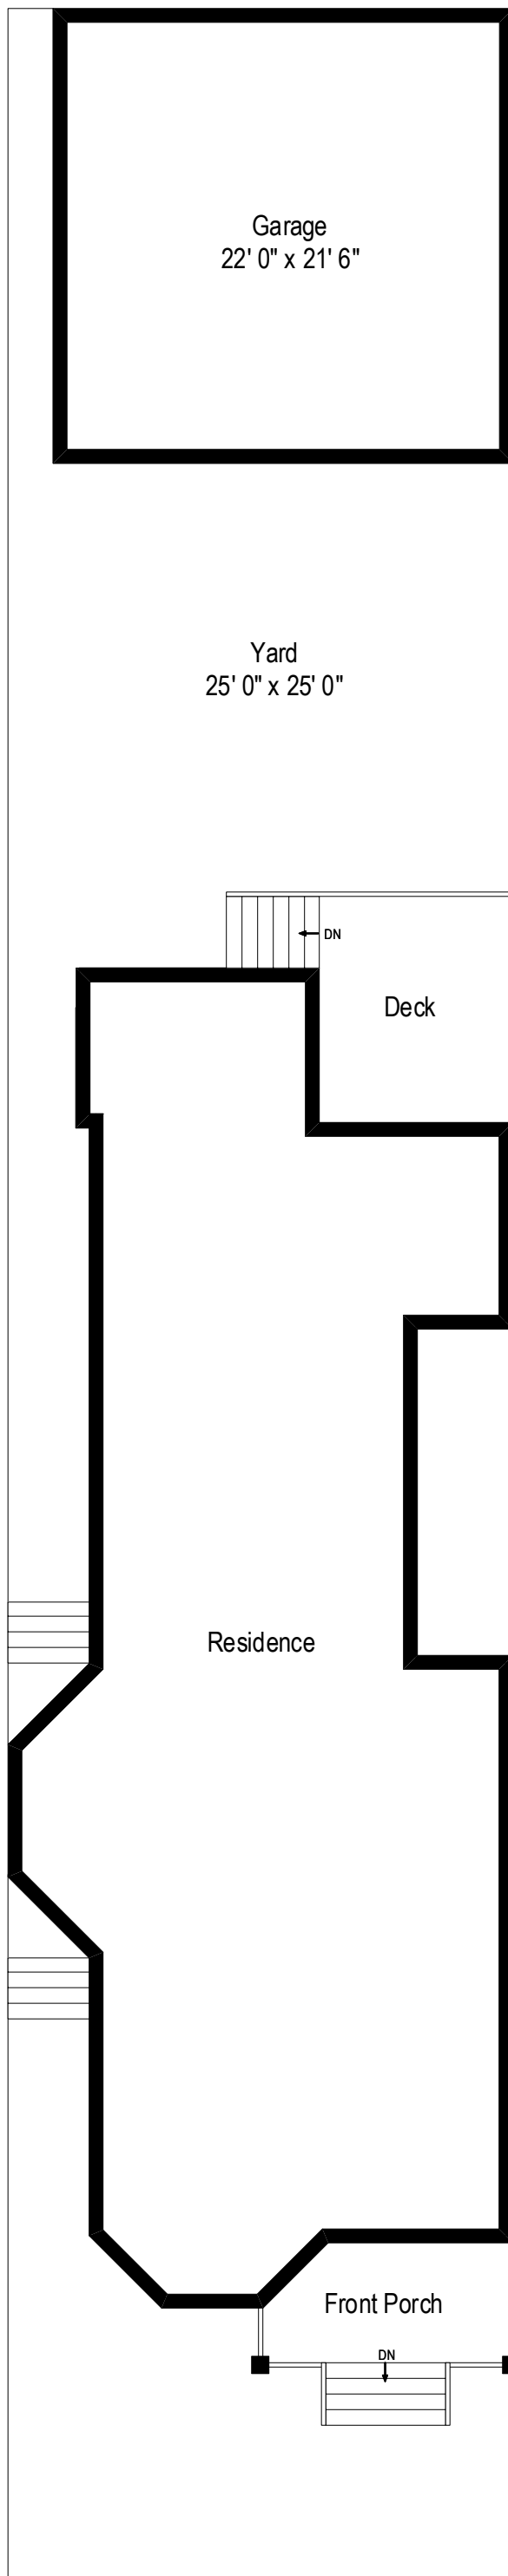

2109 W. Grace Street – Chicago, IL 60618

First Level

2109 W. Grace Street – Chicago, IL 60618

Second Level

All dimensions are approximate. This plan is for marketing purposes only.

2109 W. Grace Street – Chicago, IL 60618

Lower Level

Lot Site :25' 0" x 125' 0"

2109 W. Grace Street – Chicago, IL 60618

Site Plan

Second Level

Site Plan

First Level

Lower Level