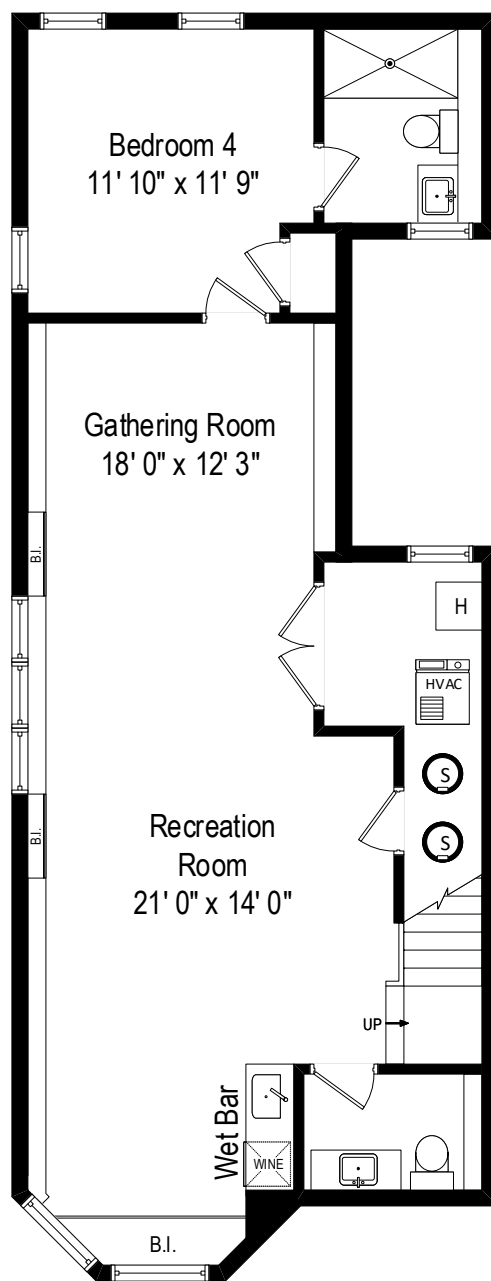

2109 W. Grace Street – Chicago, IL 60618

First Level

2109 W. Grace Street – Chicago, IL 60618

Second Level

All dimensions are approximate. This plan is for marketing purposes only.

2109 W. Grace Street – Chicago, IL 60618

Lower Level

Lot Site :25' 0" x 125' 0"

2109 W. Grace Street – Chicago, IL 60618

Site Plan

Second Level

Site Plan

First Level

Lower Level