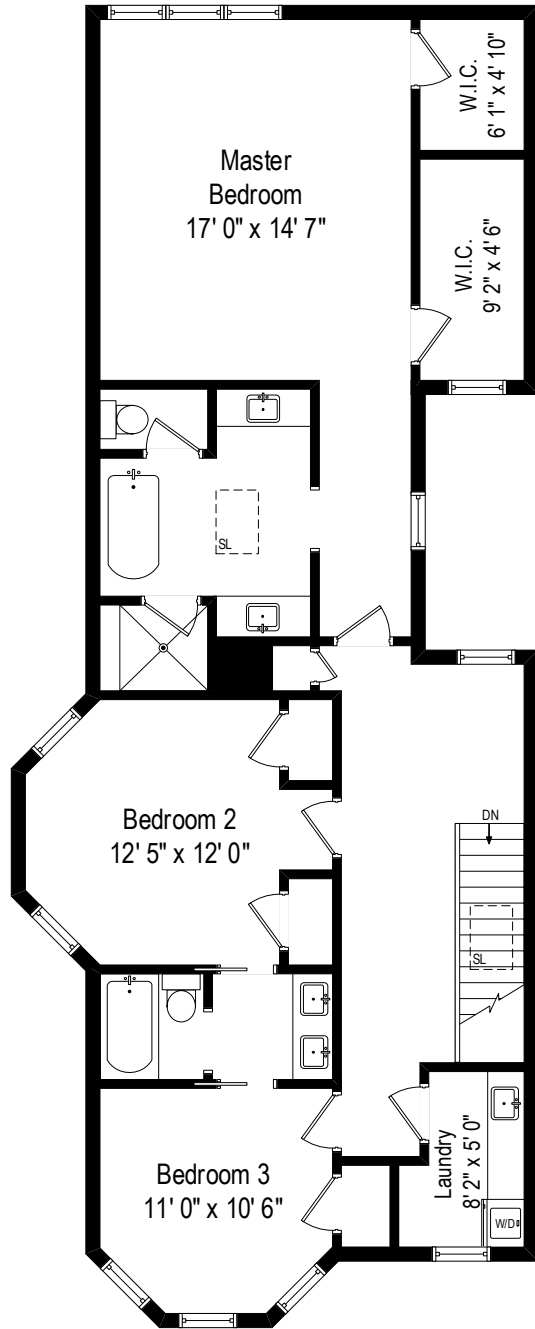

2109 W. Grace Street – Chicago, IL 60618

First Level

2109 W. Grace Street – Chicago, IL 60618

Second Level

All dimensions are approximate. This plan is for marketing purposes only.

2109 W. Grace Street – Chicago, IL 60618

Lower Level

Lot Site :25' 0" x 125' 0"

2109 W. Grace Street – Chicago, IL 60618

Site Plan

Second Level

Site Plan

First Level

Lower Level