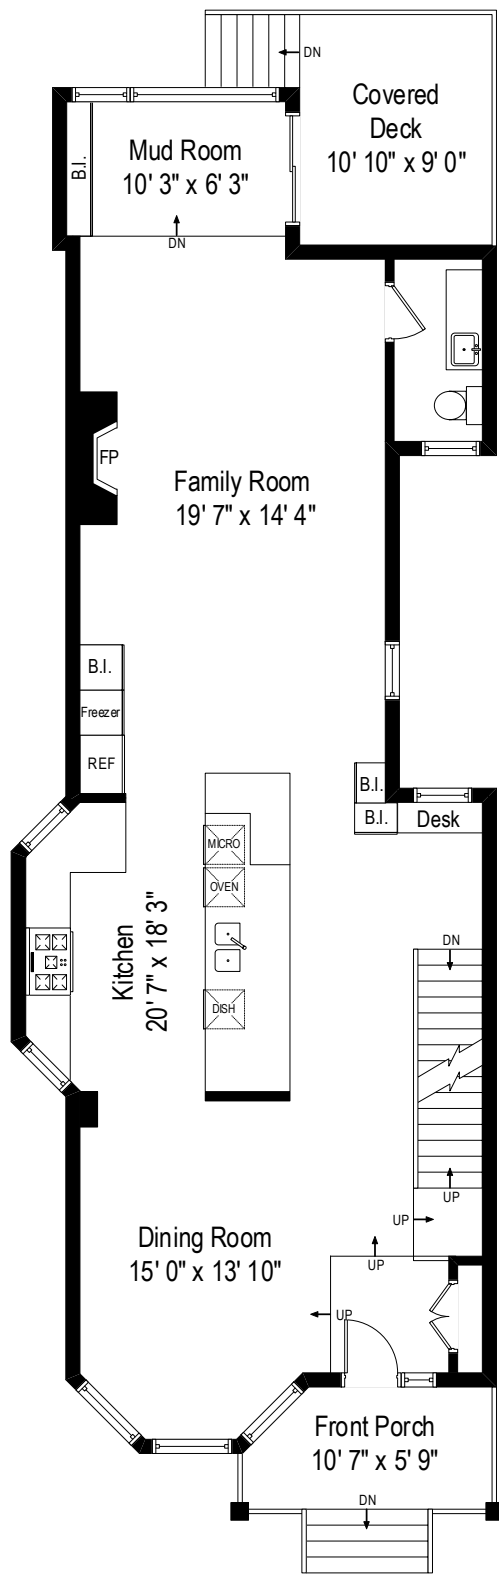

2109 W. Grace Street – Chicago, IL 60618

First Level

2109 W. Grace Street – Chicago, IL 60618

Second Level

All dimensions are approximate. This plan is for marketing purposes only.

2109 W. Grace Street – Chicago, IL 60618

Lower Level

Lot Site :25' 0" x 125' 0"

2109 W. Grace Street – Chicago, IL 60618

Site Plan

Second Level

Site Plan

First Level

Lower Level