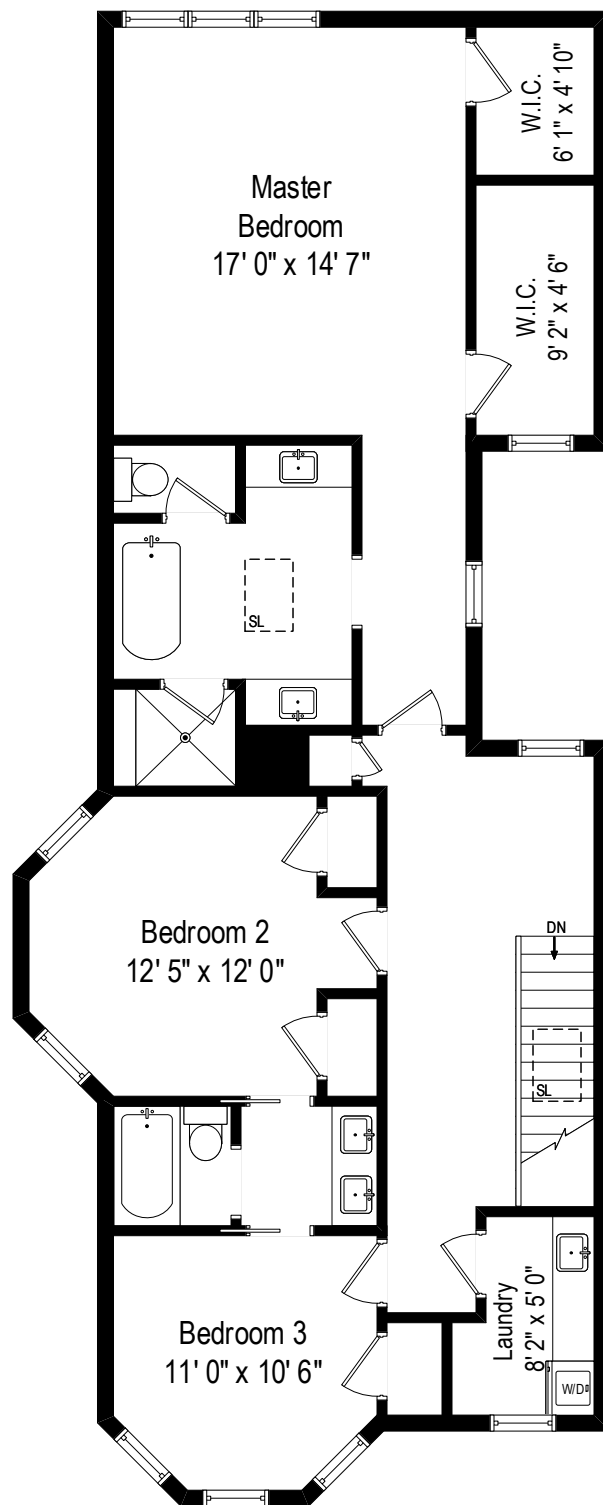

2109 W. Grace Street – Chicago, IL 60618

First Level

2109 W. Grace Street – Chicago, IL 60618

Second Level

All dimensions are approximate. This plan is for marketing purposes only.

2109 W. Grace Street – Chicago, IL 60618

Lower Level

Lot Site :25' 0" x 125' 0"

2109 W. Grace Street – Chicago, IL 60618

Site Plan

Second Level

Site Plan

First Level

Lower Level