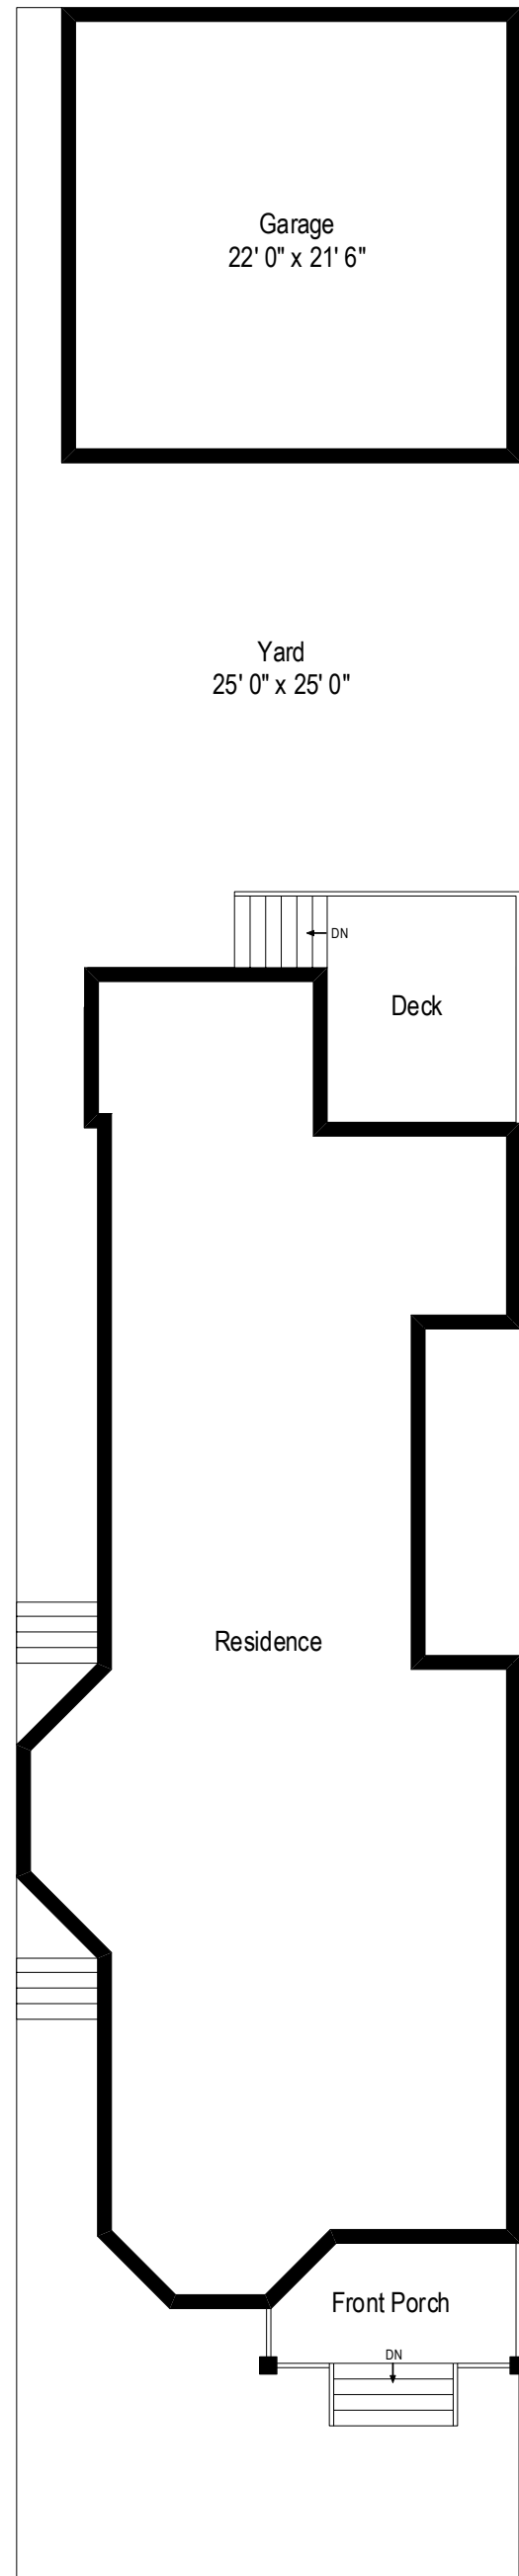

2109 W. Grace Street – Chicago, IL 60618

First Level

2109 W. Grace Street – Chicago, IL 60618

Second Level

All dimensions are approximate. This plan is for marketing purposes only.

2109 W. Grace Street – Chicago, IL 60618

Lower Level

Lot Site :25' 0" x 125' 0"

2109 W. Grace Street – Chicago, IL 60618

Site Plan

Second Level

Site Plan

First Level

Lower Level