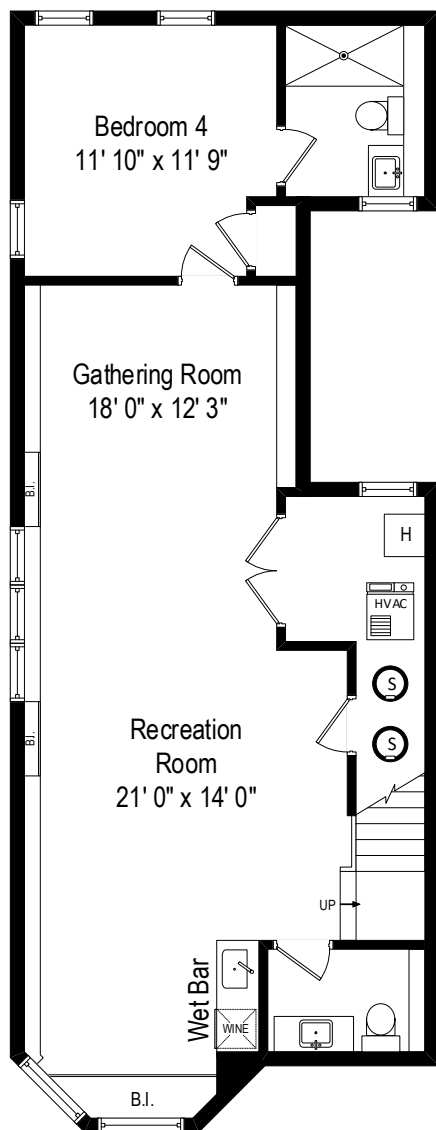

2109 W. Grace Street – Chicago, IL 60618

First Level

2109 W. Grace Street – Chicago, IL 60618

Second Level

All dimensions are approximate. This plan is for marketing purposes only.

2109 W. Grace Street – Chicago, IL 60618

Lower Level

Lot Site :25' 0" x 125' 0"

2109 W. Grace Street – Chicago, IL 60618

Site Plan

Second Level

Site Plan

First Level

Lower Level