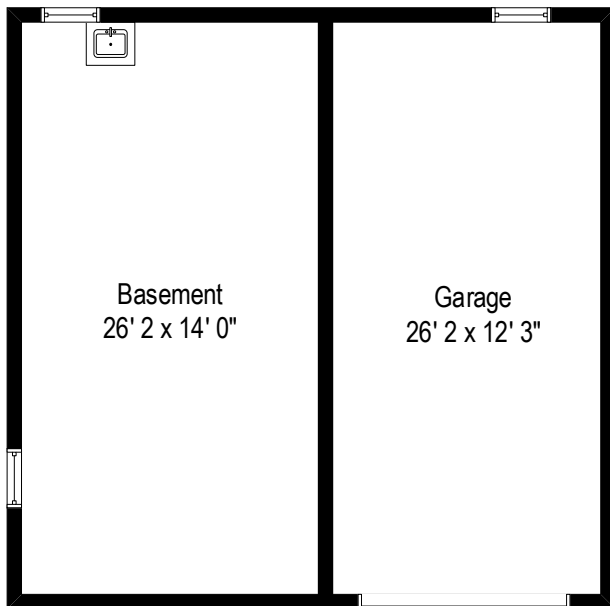

65 Ridge Street – Eastchester, NY 10709

First Level

All dimensions are approximate. This plan is for marketing purposes only.

65 Ridge Street – Eastchester, NY 10709

Second Level

All dimensions are approximate. This plan is for marketing purposes only.

65 Ridge Street – Eastchester, NY 10709

Lower Level

All dimensions are approximate. This plan is for marketing purposes only.

First Level

Lower Level

Second Level

65 Ridge Street – Eastchester, NY 10709