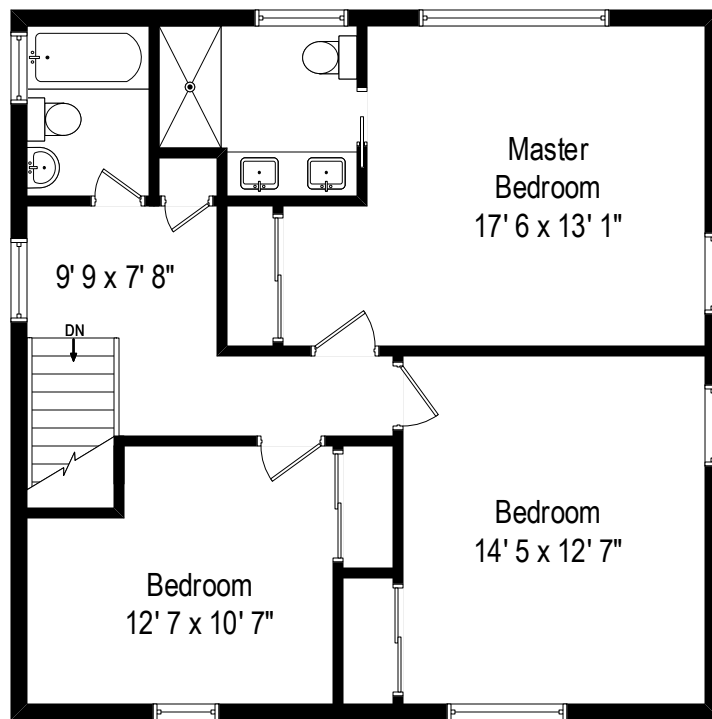

65 Ridge Street – Eastchester, NY 10709

First Level

All dimensions are approximate. This plan is for marketing purposes only.

65 Ridge Street – Eastchester, NY 10709

Second Level

All dimensions are approximate. This plan is for marketing purposes only.

65 Ridge Street – Eastchester, NY 10709

Lower Level

All dimensions are approximate. This plan is for marketing purposes only.

First Level

Lower Level

Second Level

65 Ridge Street – Eastchester, NY 10709