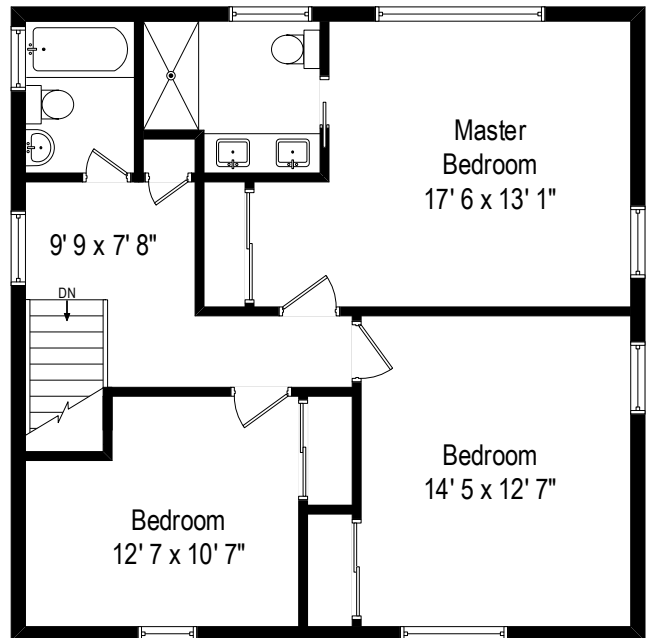

65 Ridge Street – Eastchester, NY 10709

First Level

All dimensions are approximate. This plan is for marketing purposes only.

65 Ridge Street – Eastchester, NY 10709

Second Level

All dimensions are approximate. This plan is for marketing purposes only.

65 Ridge Street – Eastchester, NY 10709

Lower Level

All dimensions are approximate. This plan is for marketing purposes only.

First Level

Lower Level

Second Level

65 Ridge Street – Eastchester, NY 10709