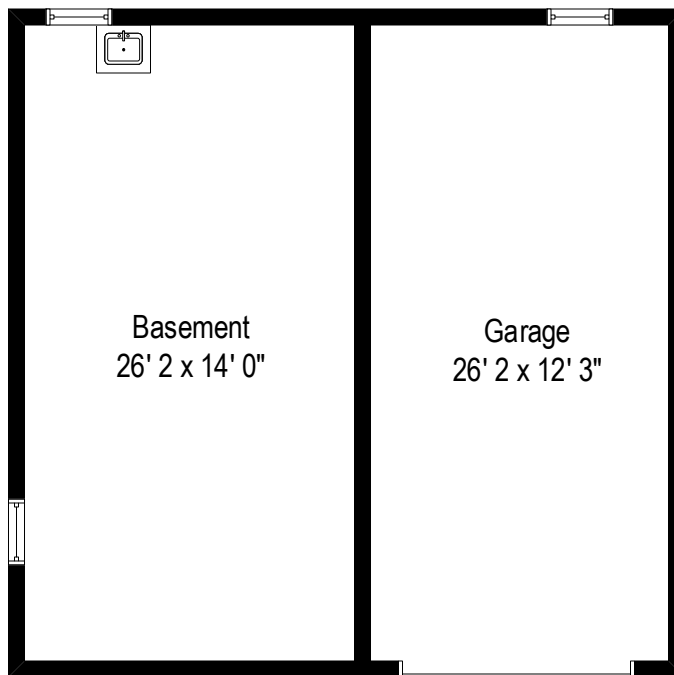

65 Ridge Street – Eastchester, NY 10709

First Level

All dimensions are approximate. This plan is for marketing purposes only.

65 Ridge Street – Eastchester, NY 10709

Second Level

All dimensions are approximate. This plan is for marketing purposes only.

65 Ridge Street – Eastchester, NY 10709

Lower Level

All dimensions are approximate. This plan is for marketing purposes only.

First Level

Lower Level

Second Level

65 Ridge Street – Eastchester, NY 10709