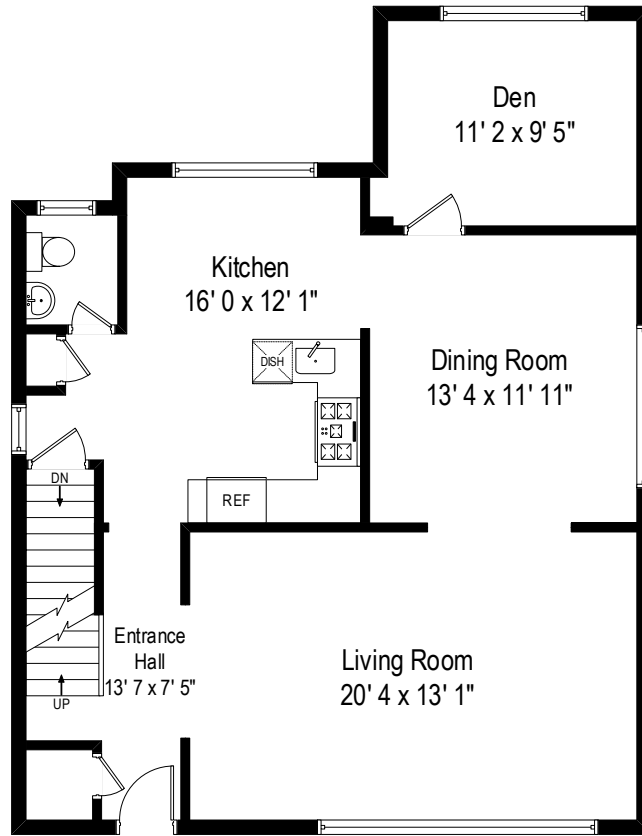

65 Ridge Street – Eastchester, NY 10709

First Level

All dimensions are approximate. This plan is for marketing purposes only.

65 Ridge Street – Eastchester, NY 10709

Second Level

All dimensions are approximate. This plan is for marketing purposes only.

65 Ridge Street – Eastchester, NY 10709

Lower Level

All dimensions are approximate. This plan is for marketing purposes only.

First Level

Lower Level

Second Level

65 Ridge Street – Eastchester, NY 10709