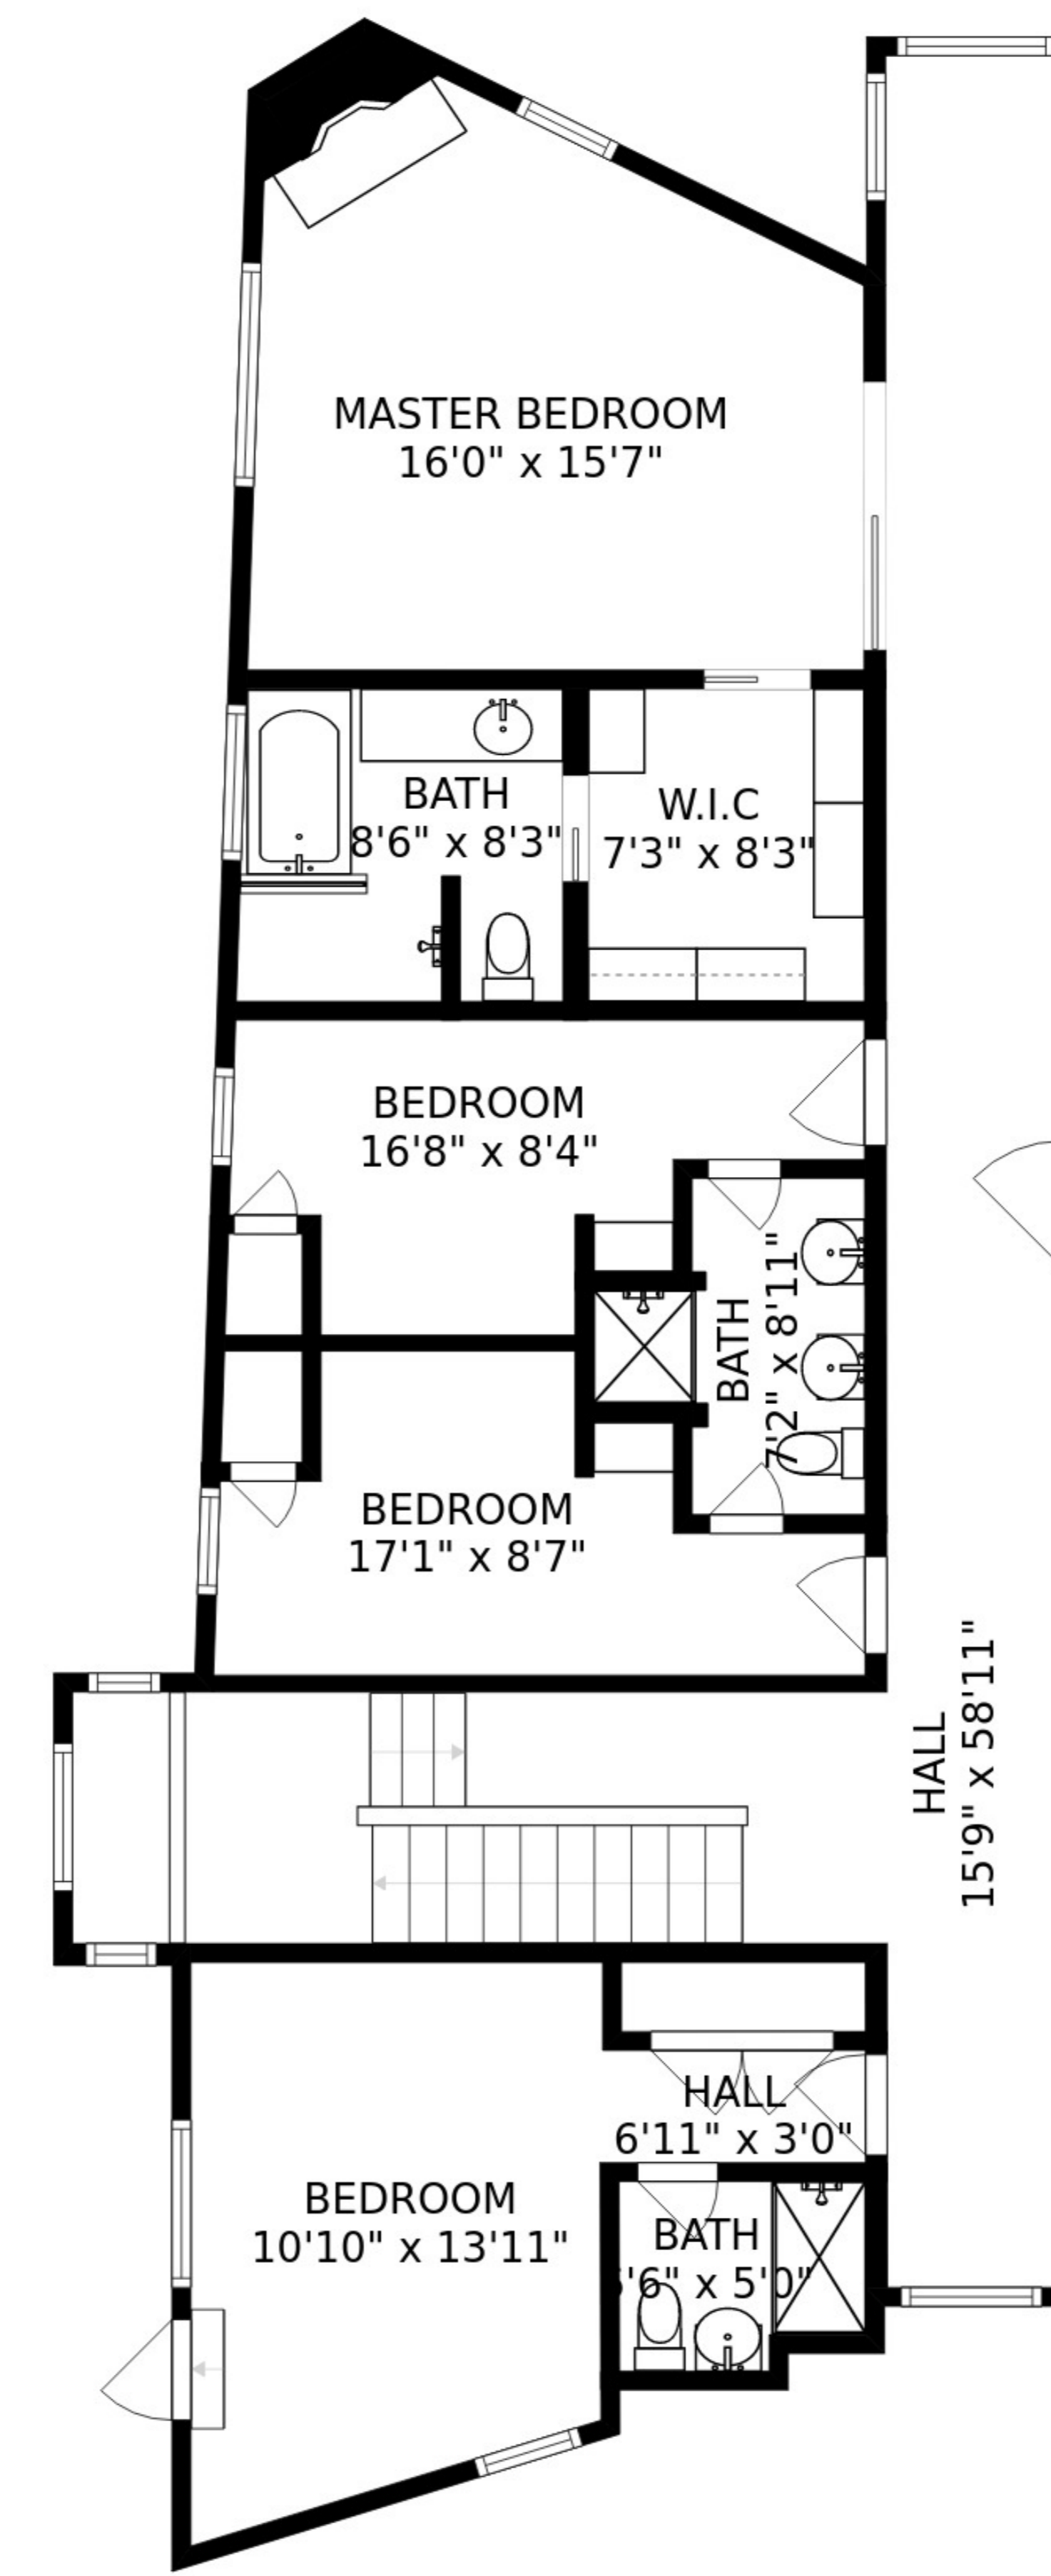

FLOOR 1

FLOOR 2

FLOOR 3

SIZES AND DIMENSIONS ARE APPROXIMATE, ACTUAL MAY VARY.

ROOF TERRACE  
52'4" x 26'10"

SIZES AND DIMENSIONS ARE APPROXIMATE, ACTUAL MAY VARY.

SIZES AND DIMENSIONS ARE APPROXIMATE, ACTUAL MAY VARY.