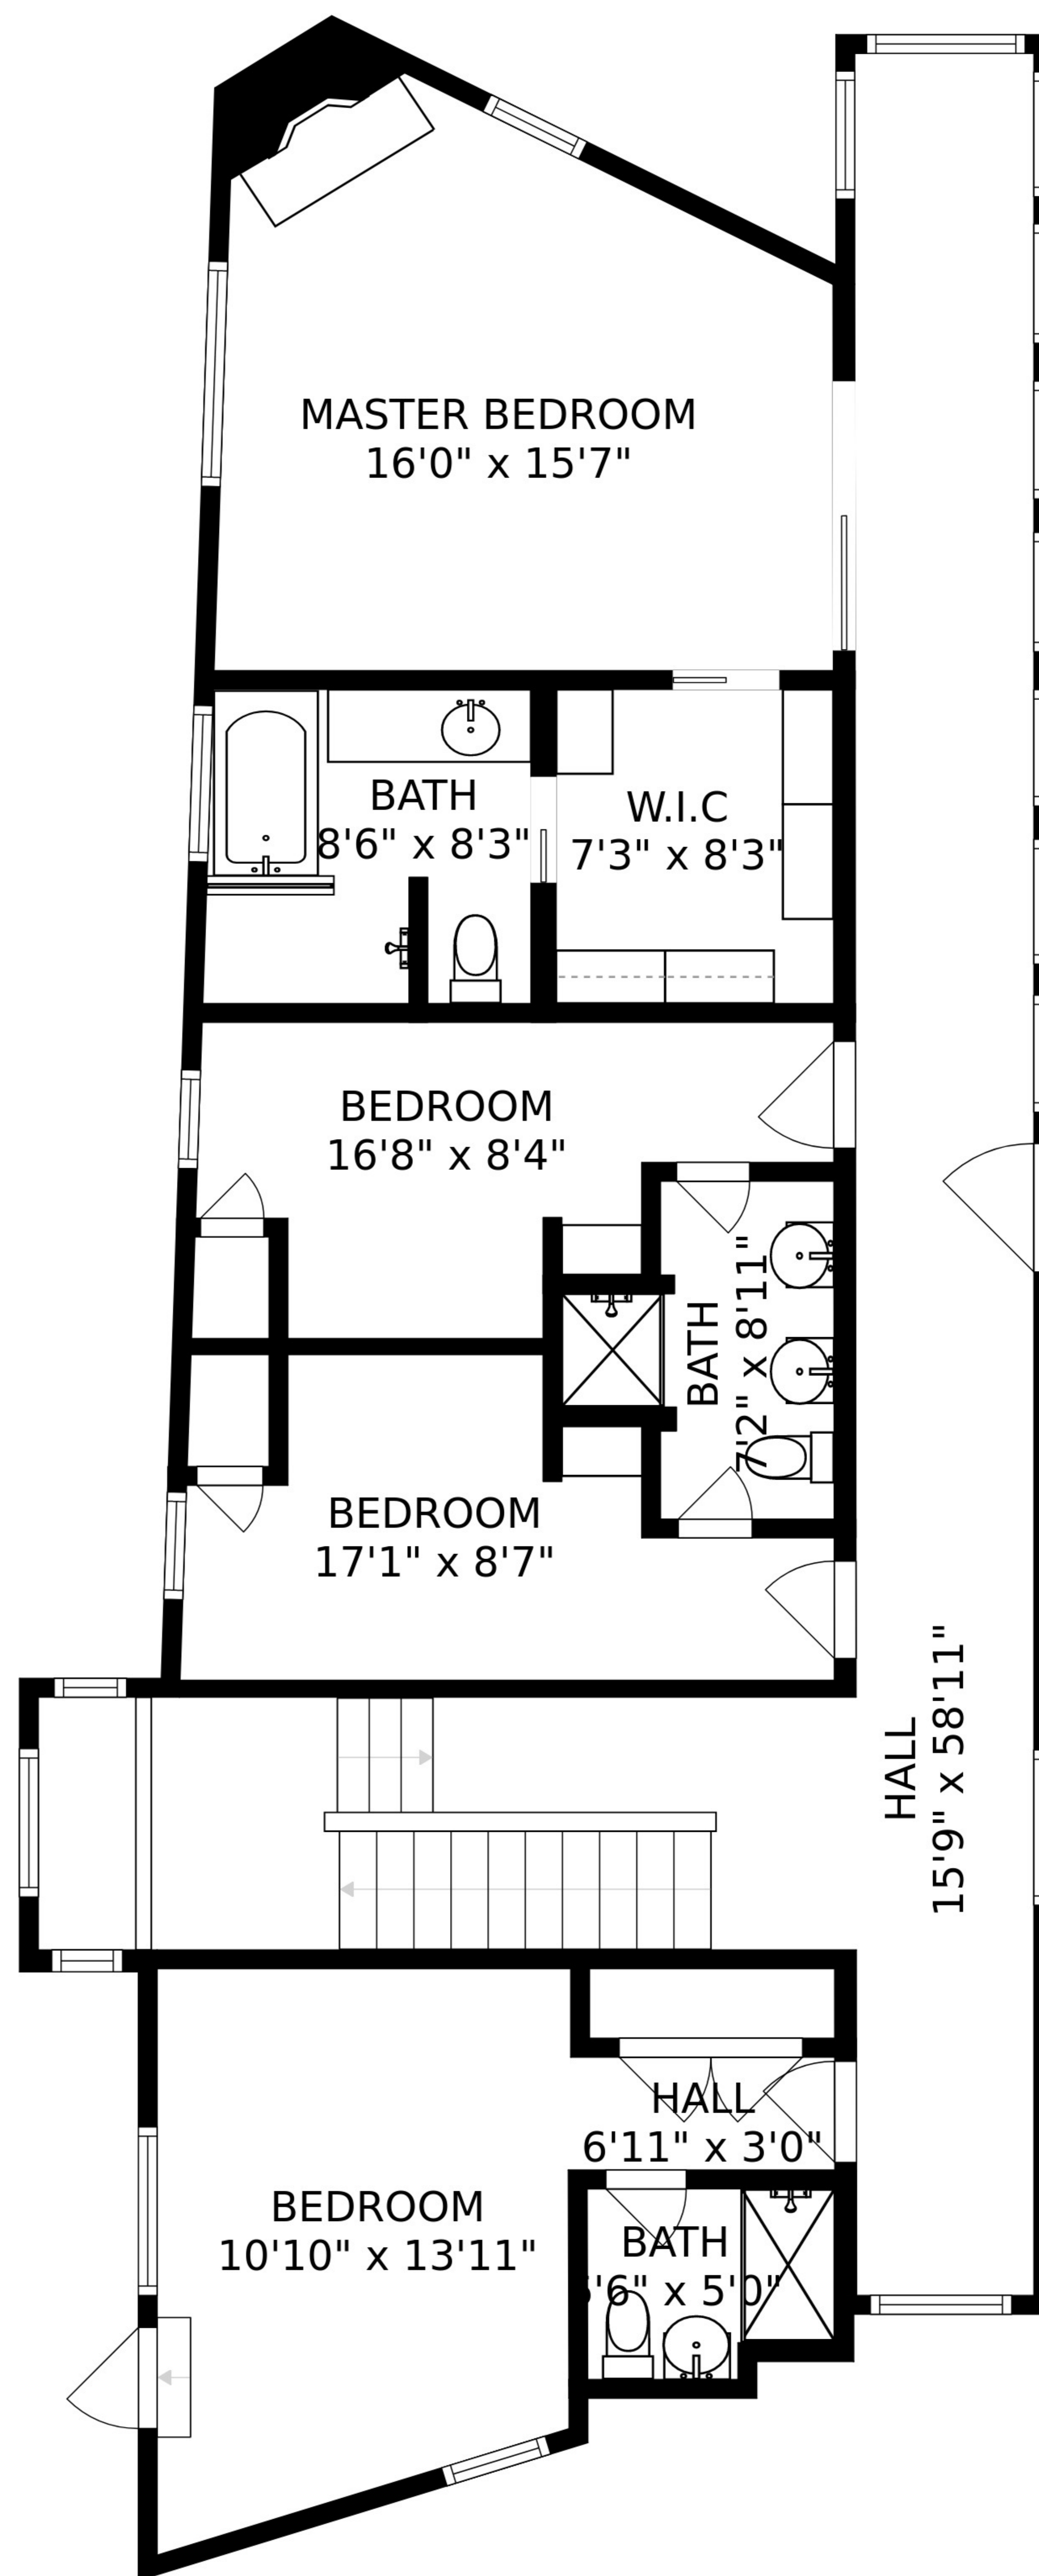

FLOOR 1

FLOOR 2

FLOOR 3

SIZES AND DIMENSIONS ARE APPROXIMATE, ACTUAL MAY VARY.

ROOF TERRACE  
52'4" x 26'10"

SIZES AND DIMENSIONS ARE APPROXIMATE, ACTUAL MAY VARY.

SIZES AND DIMENSIONS ARE APPROXIMATE, ACTUAL MAY VARY.