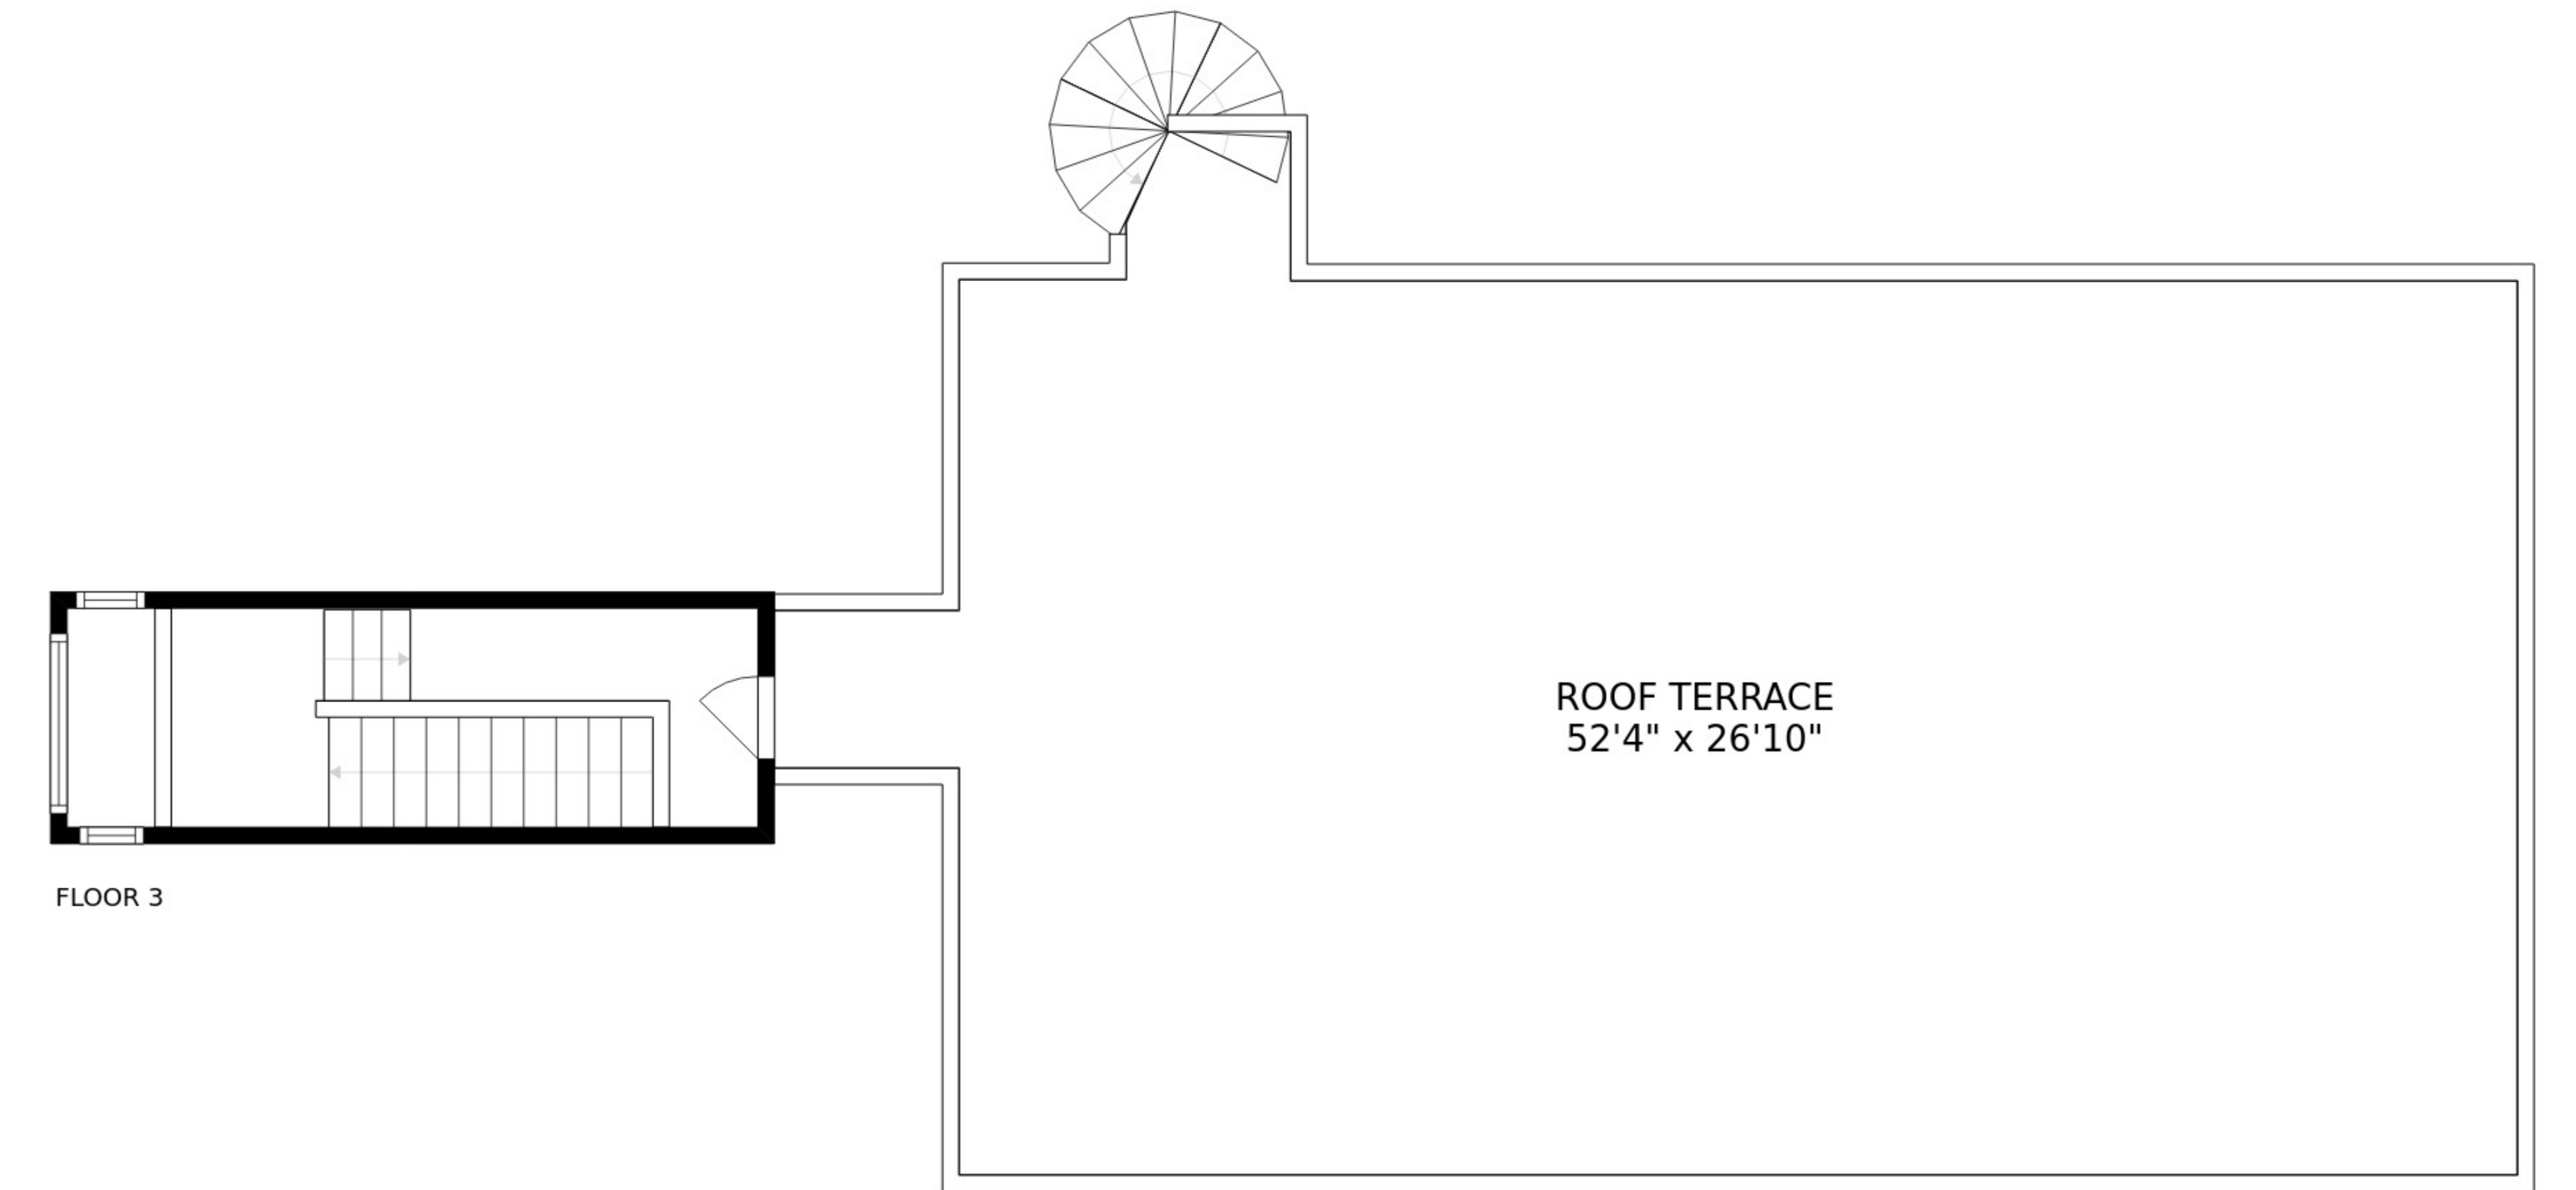

FLOOR 1

FLOOR 2

FLOOR 3

SIZES AND DIMENSIONS ARE APPROXIMATE, ACTUAL MAY VARY.

ROOF TERRACE  
52'4" x 26'10"

SIZES AND DIMENSIONS ARE APPROXIMATE, ACTUAL MAY VARY.

SIZES AND DIMENSIONS ARE APPROXIMATE, ACTUAL MAY VARY.