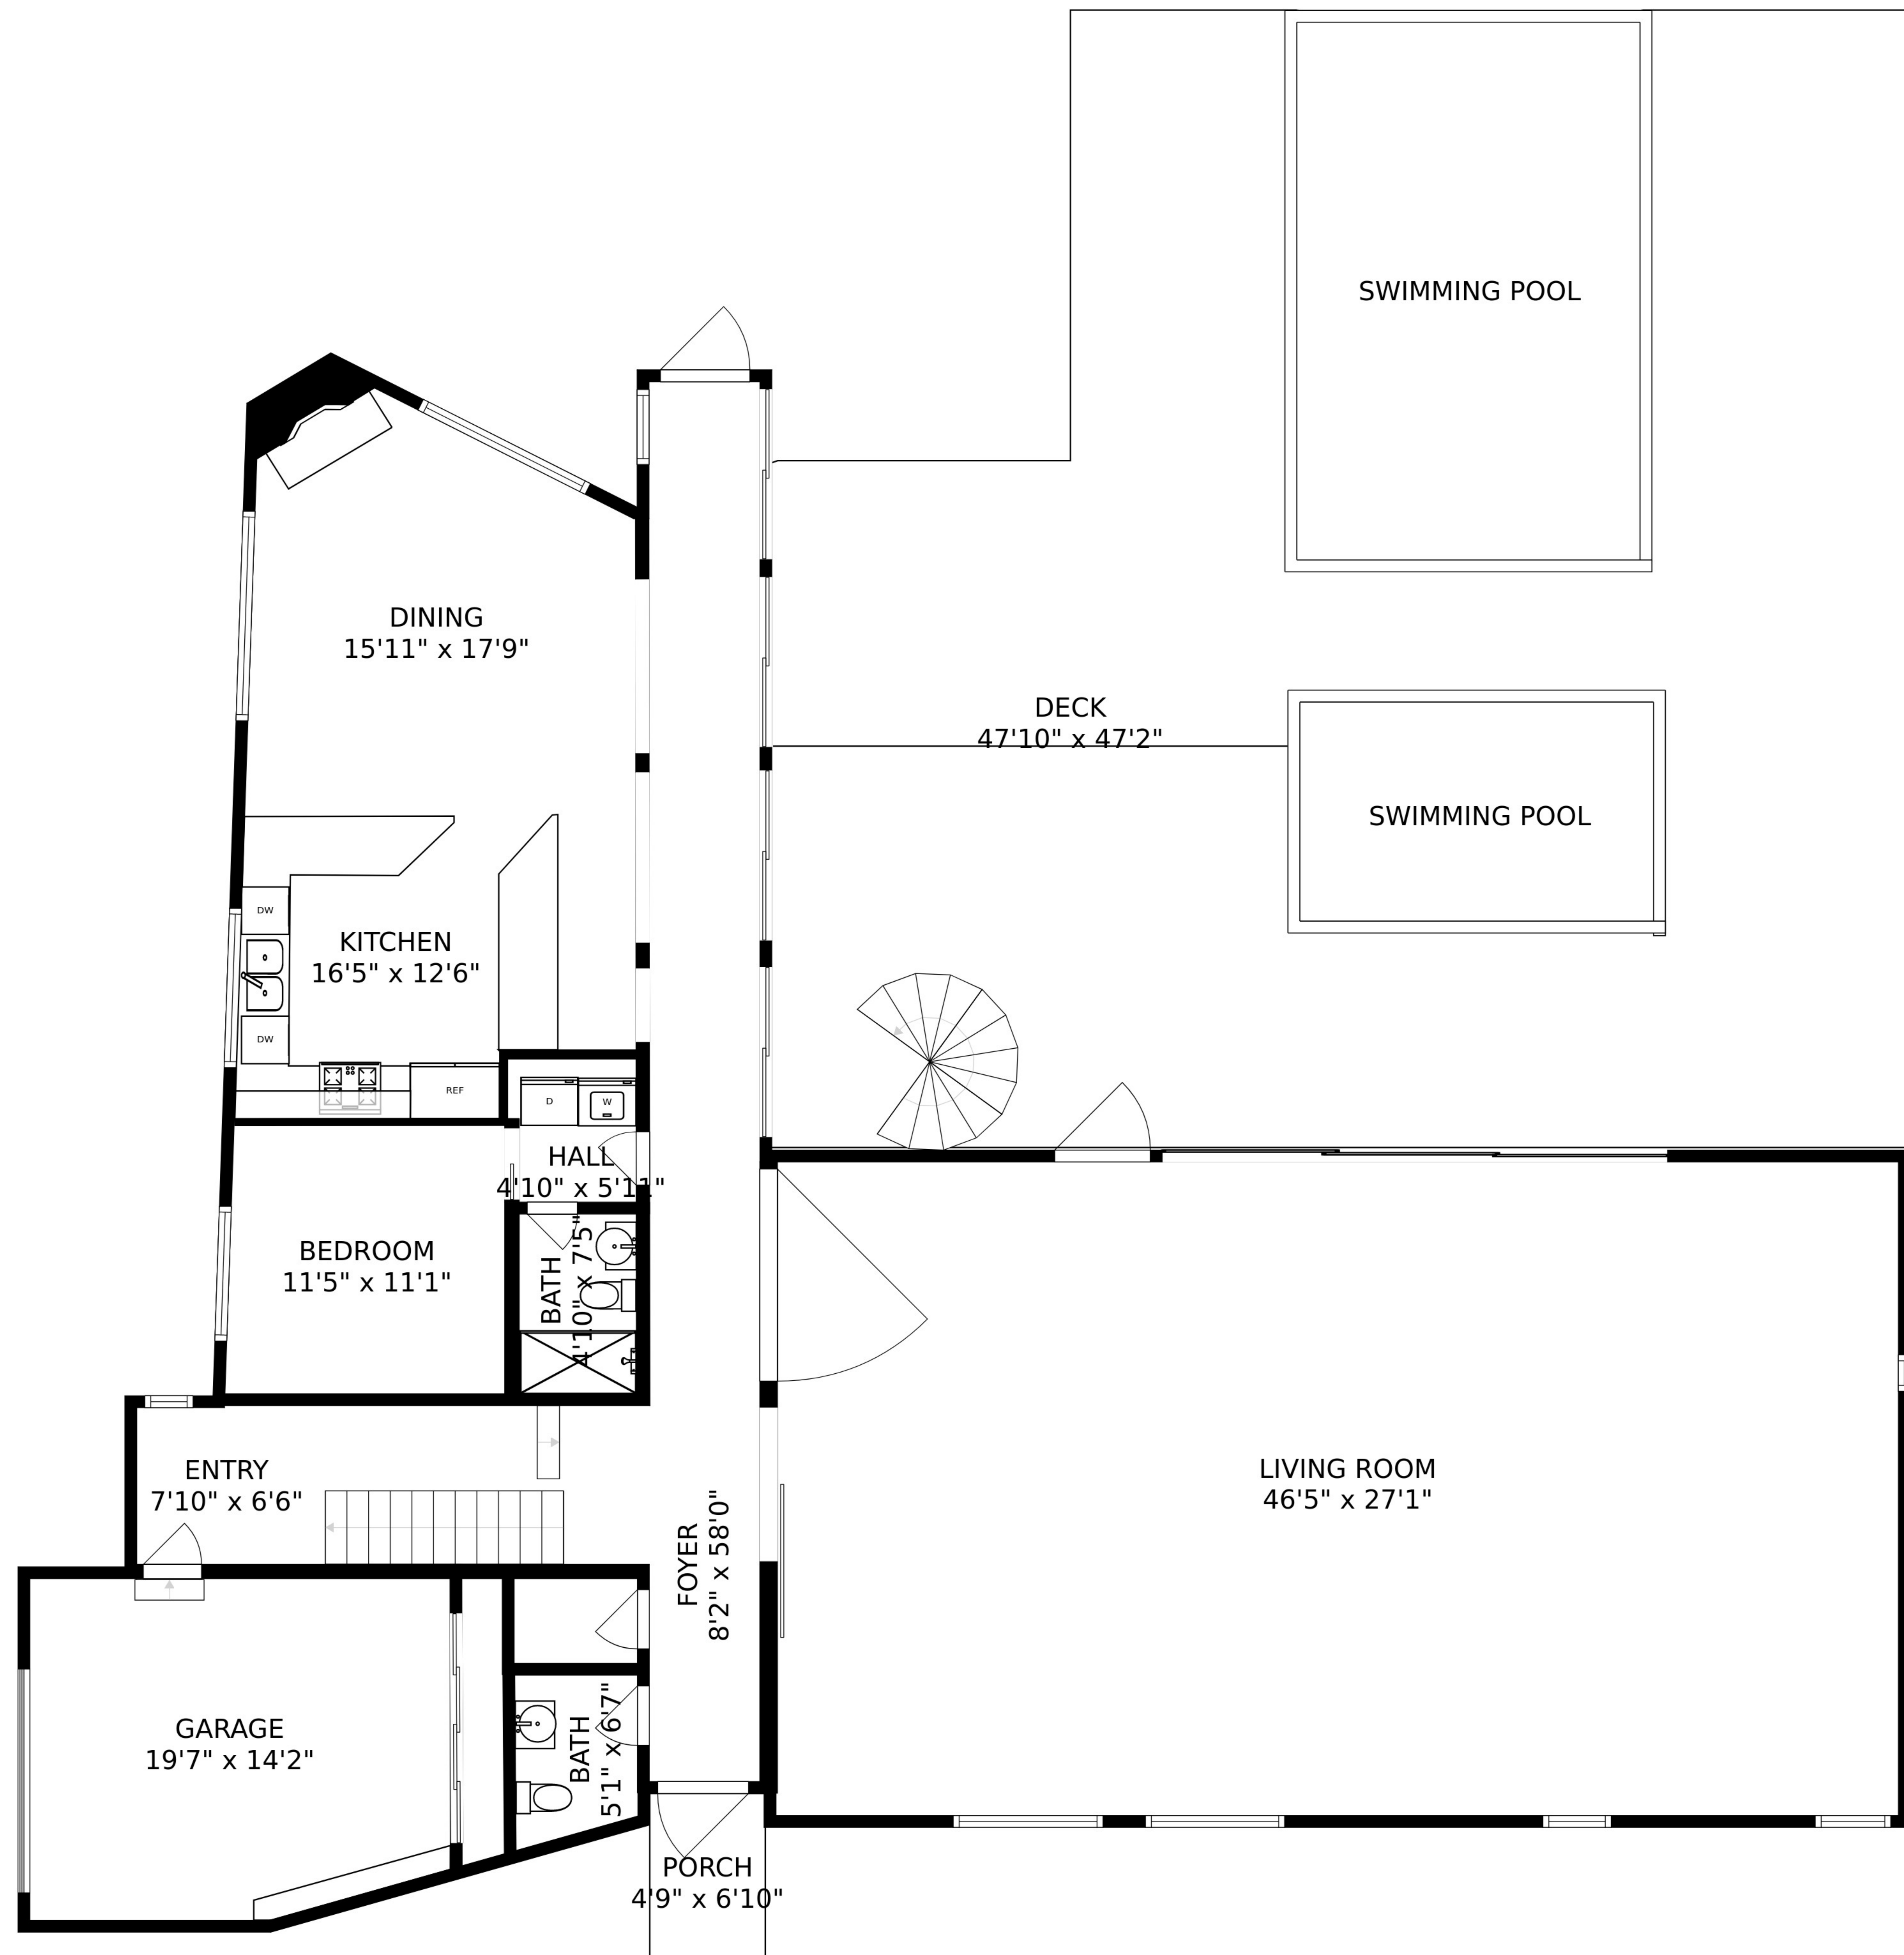

FLOOR 1

FLOOR 2

FLOOR 3

SIZES AND DIMENSIONS ARE APPROXIMATE, ACTUAL MAY VARY.

ROOF TERRACE  
52'4" x 26'10"

SIZES AND DIMENSIONS ARE APPROXIMATE, ACTUAL MAY VARY.

SIZES AND DIMENSIONS ARE APPROXIMATE, ACTUAL MAY VARY.