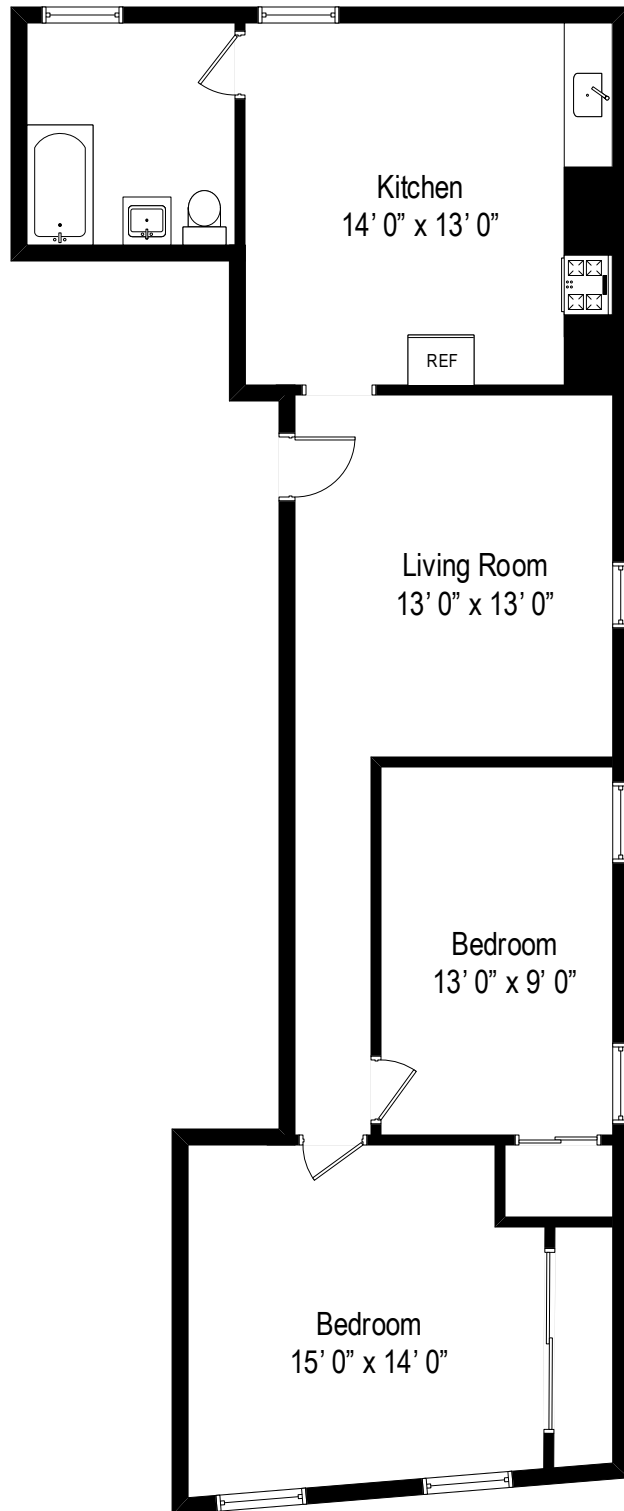

343 Princeton Avenue – Jersey City, NJ 07305

Commercial Space

All dimensions are approximate. This plan is for marketing purposes only.

343 Princeton Avenue – Jersey City, NJ 07305

Unit 1

All dimensions are approximate. This plan is for marketing purposes only.

343 Princeton Avenue – Jersey City, NJ 07305

Unit 2

All dimensions are approximate. This plan is for marketing purposes only.

343 Princeton Avenue – Jersey City, NJ 07305

Unit 3

All dimensions are approximate. This plan is for marketing purposes only.