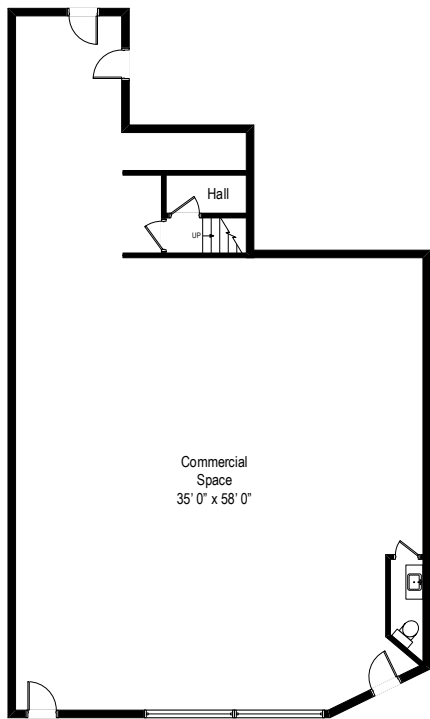

343 Princeton Avenue – Jersey City, NJ 07305