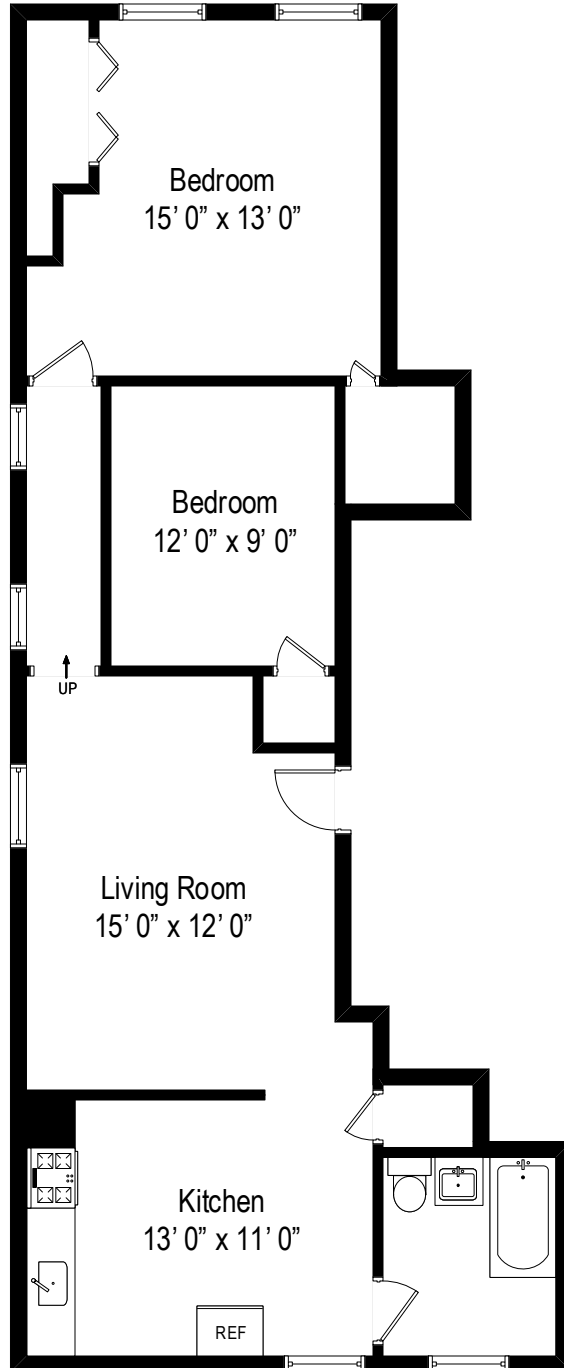

343 Princeton Avenue – Jersey City, NJ 07305

Commercial Space

All dimensions are approximate. This plan is for marketing purposes only.

343 Princeton Avenue – Jersey City, NJ 07305

Unit 1

All dimensions are approximate. This plan is for marketing purposes only.

343 Princeton Avenue – Jersey City, NJ 07305

Unit 2

All dimensions are approximate. This plan is for marketing purposes only.

343 Princeton Avenue – Jersey City, NJ 07305

Unit 3

All dimensions are approximate. This plan is for marketing purposes only.