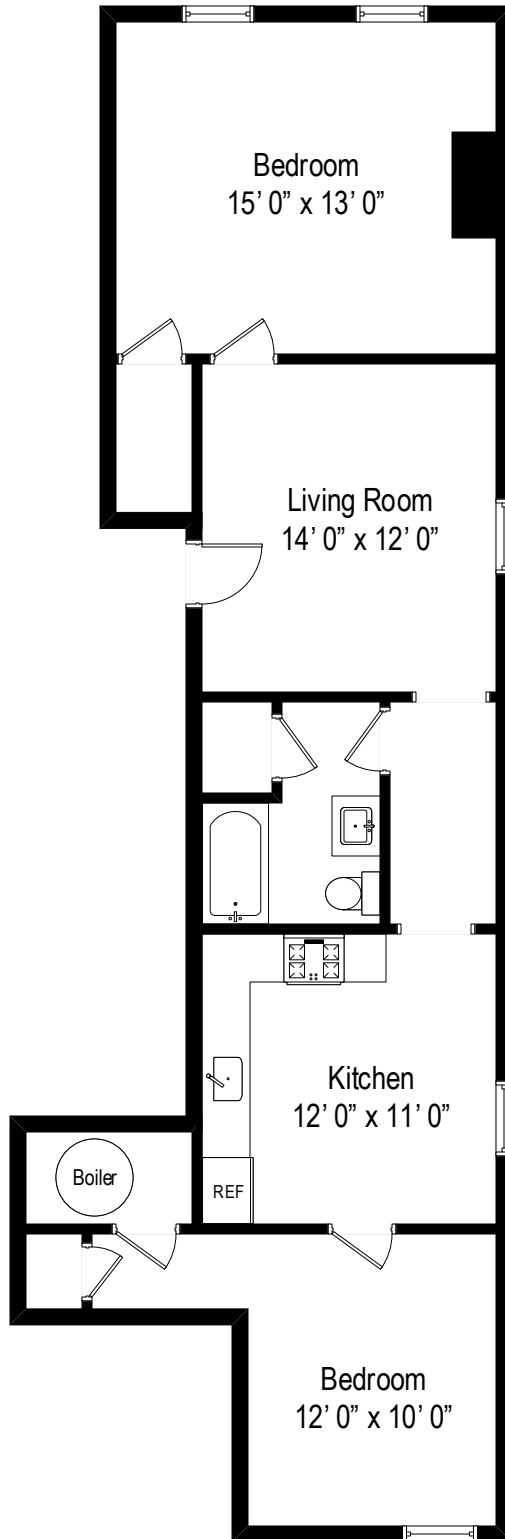

343 Princeton Avenue – Jersey City, NJ 07305

Commercial Space

All dimensions are approximate. This plan is for marketing purposes only.

343 Princeton Avenue – Jersey City, NJ 07305

Unit 1

All dimensions are approximate. This plan is for marketing purposes only.

343 Princeton Avenue – Jersey City, NJ 07305

Unit 2

All dimensions are approximate. This plan is for marketing purposes only.

343 Princeton Avenue – Jersey City, NJ 07305

Unit 3

All dimensions are approximate. This plan is for marketing purposes only.