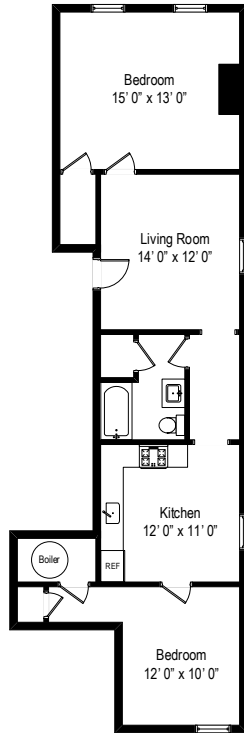

Commercial Space

Unit 3