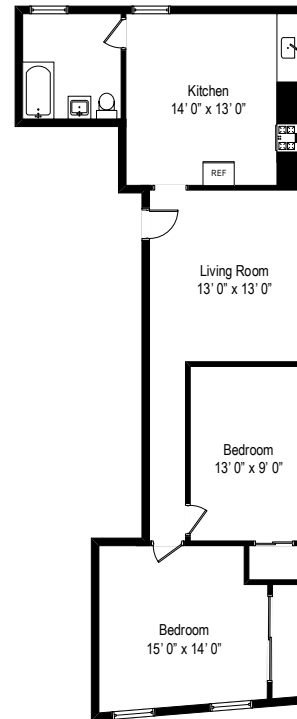

Unit 4

343 Princeton Avenue – Jersey City, NJ 07305