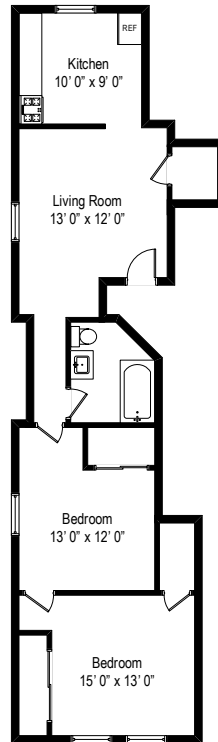

343 Princeton Avenue – Jersey City, NJ 07305