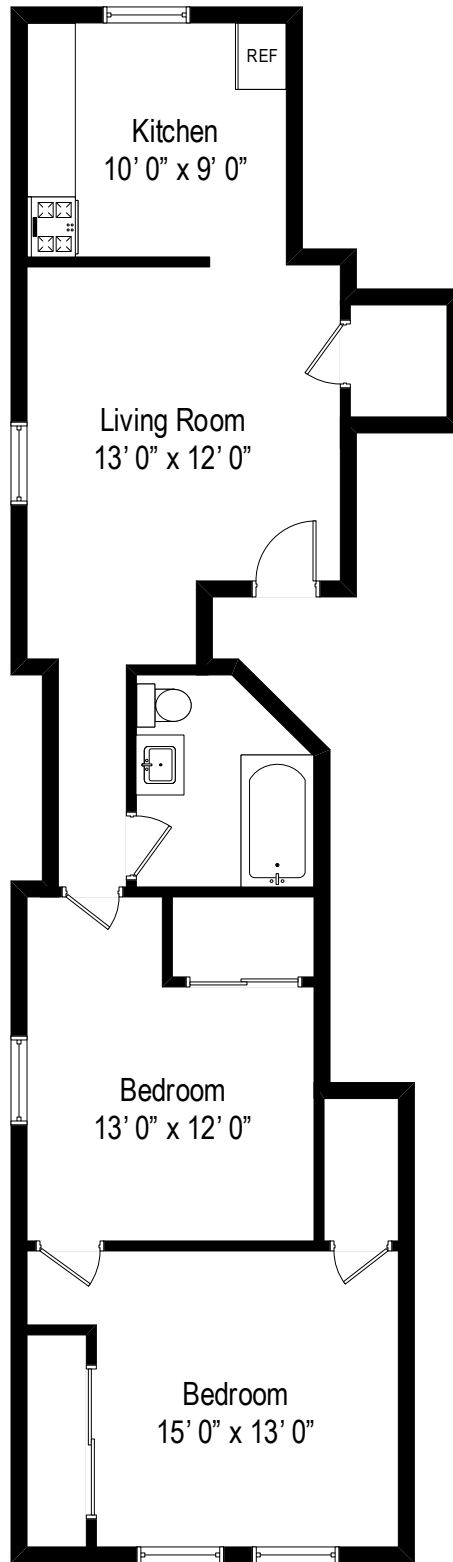

343 Princeton Avenue – Jersey City, NJ 07305

Commercial Space

All dimensions are approximate. This plan is for marketing purposes only.

343 Princeton Avenue – Jersey City, NJ 07305

Unit 1

All dimensions are approximate. This plan is for marketing purposes only.

343 Princeton Avenue – Jersey City, NJ 07305

Unit 2

All dimensions are approximate. This plan is for marketing purposes only.

343 Princeton Avenue – Jersey City, NJ 07305

Unit 3

All dimensions are approximate. This plan is for marketing purposes only.