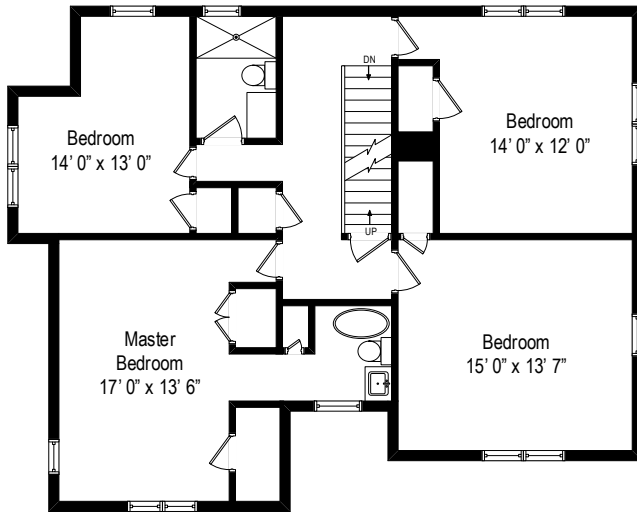

28 Claremont Road – Scarsdale, NY 10583

First Level

All dimensions are approximate. This plan is for marketing purposes only.

28 Claremont Road – Scarsdale, NY 10583

Second Level

All dimensions are approximate. This plan is for marketing purposes only.

38' 0" x 31' 10"

28 Claremont Road – Scarsdale, NY 10583

Attic Level

All dimensions are approximate. This plan is for marketing purposes only.

28 Claremont Road – Scarsdale, NY 10583

Lower Level

All dimensions are approximate. This plan is for marketing purposes only.

## Second Level

## Attic Level