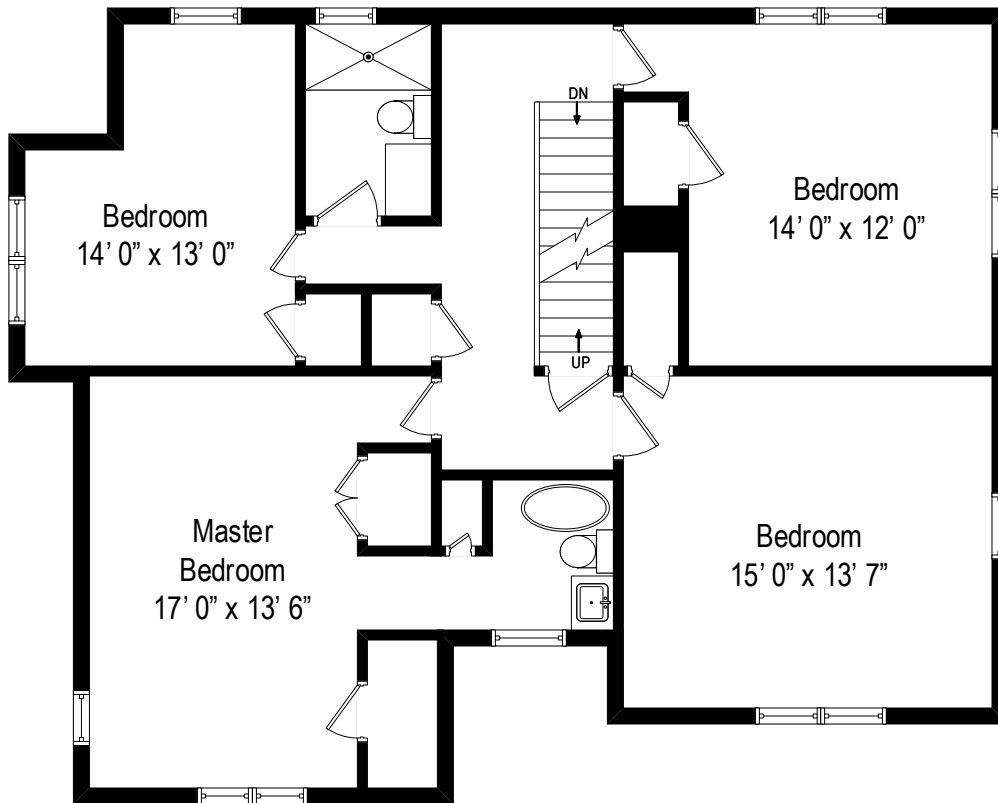

28 Claremont Road – Scarsdale, NY 10583

First Level

All dimensions are approximate. This plan is for marketing purposes only.

28 Claremont Road – Scarsdale, NY 10583

Second Level

All dimensions are approximate. This plan is for marketing purposes only.

38' 0" x 31' 10"

28 Claremont Road – Scarsdale, NY 10583

Attic Level

All dimensions are approximate. This plan is for marketing purposes only.

28 Claremont Road – Scarsdale, NY 10583

Lower Level

All dimensions are approximate. This plan is for marketing purposes only.

## Second Level