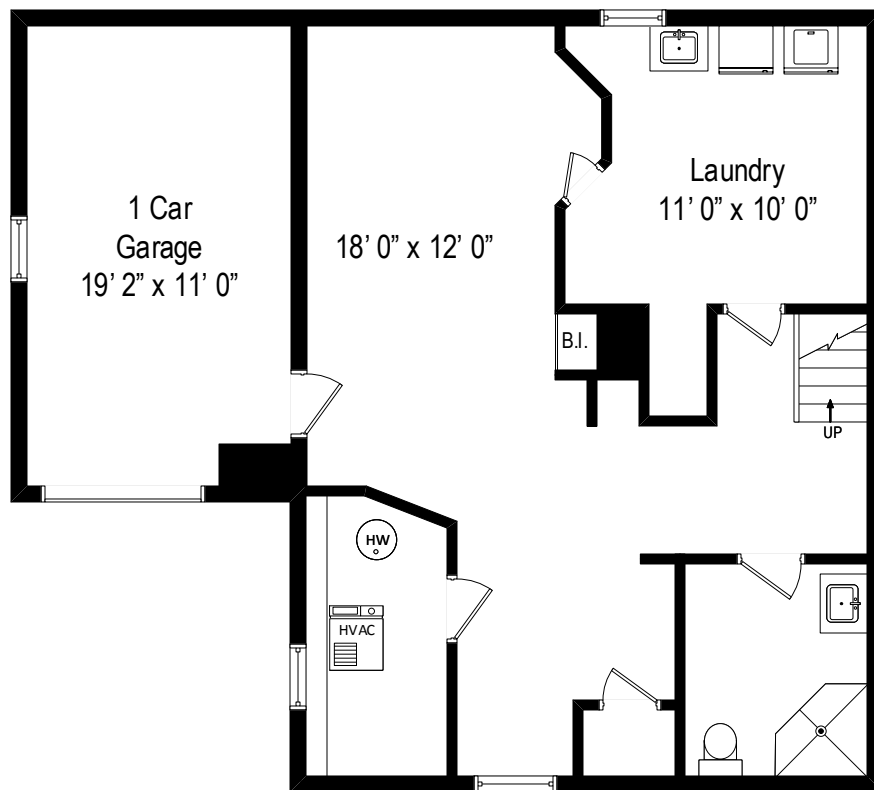

28 Claremont Road – Scarsdale, NY 10583

First Level

All dimensions are approximate. This plan is for marketing purposes only.

28 Claremont Road – Scarsdale, NY 10583

Second Level

All dimensions are approximate. This plan is for marketing purposes only.

38' 0" x 31' 10"

28 Claremont Road – Scarsdale, NY 10583

Attic Level

All dimensions are approximate. This plan is for marketing purposes only.

28 Claremont Road – Scarsdale, NY 10583

Lower Level

All dimensions are approximate. This plan is for marketing purposes only.

## Second Level