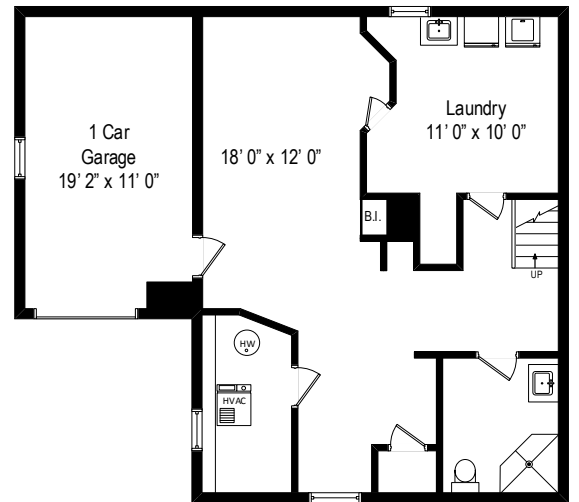

Lower Level

28 Claremont Road – Scarsdale, NY 10583