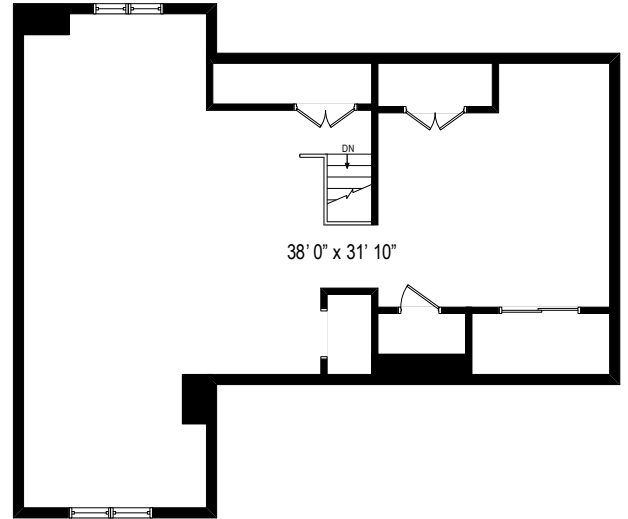

Attic Level