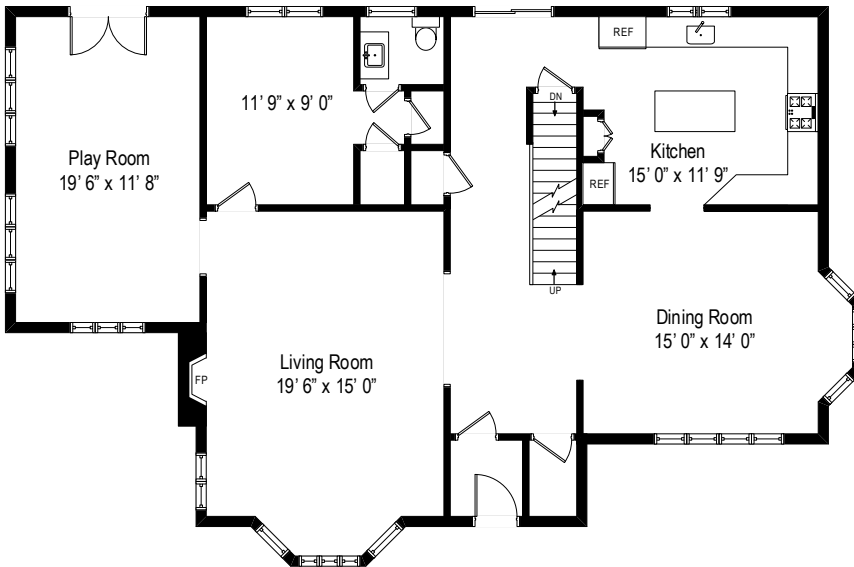

First Level