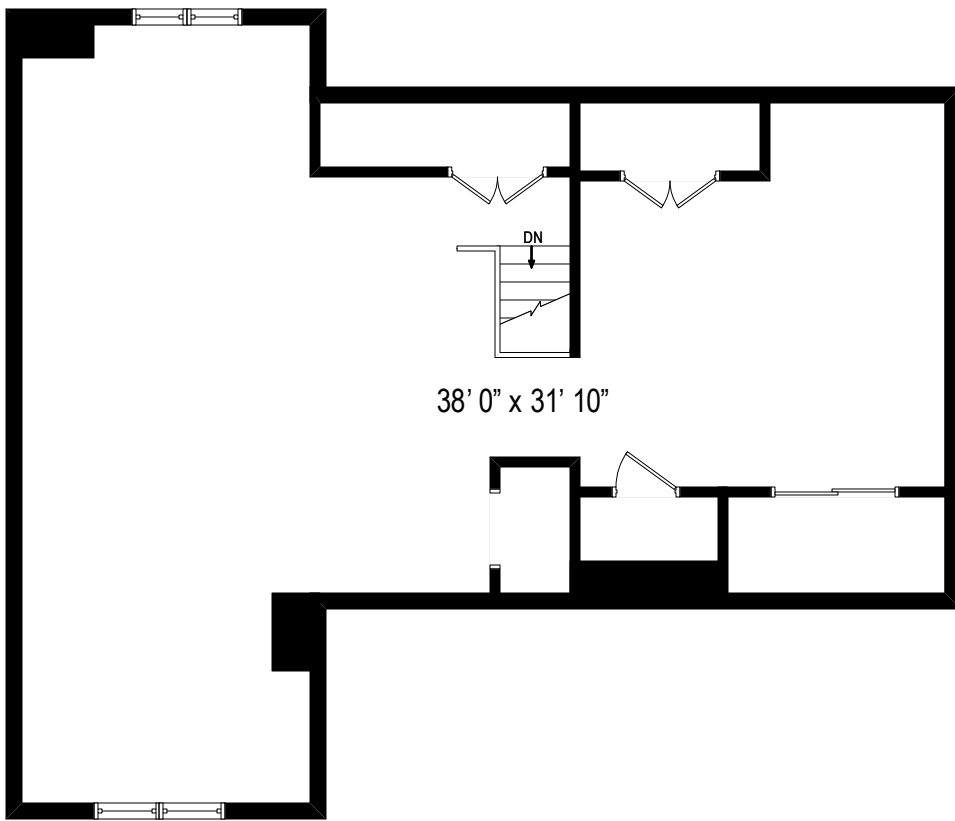

28 Claremont Road – Scarsdale, NY 10583

First Level

All dimensions are approximate. This plan is for marketing purposes only.

28 Claremont Road – Scarsdale, NY 10583

Second Level

All dimensions are approximate. This plan is for marketing purposes only.

38' 0" x 31' 10"

28 Claremont Road – Scarsdale, NY 10583

Attic Level

All dimensions are approximate. This plan is for marketing purposes only.

28 Claremont Road – Scarsdale, NY 10583

Lower Level

All dimensions are approximate. This plan is for marketing purposes only.