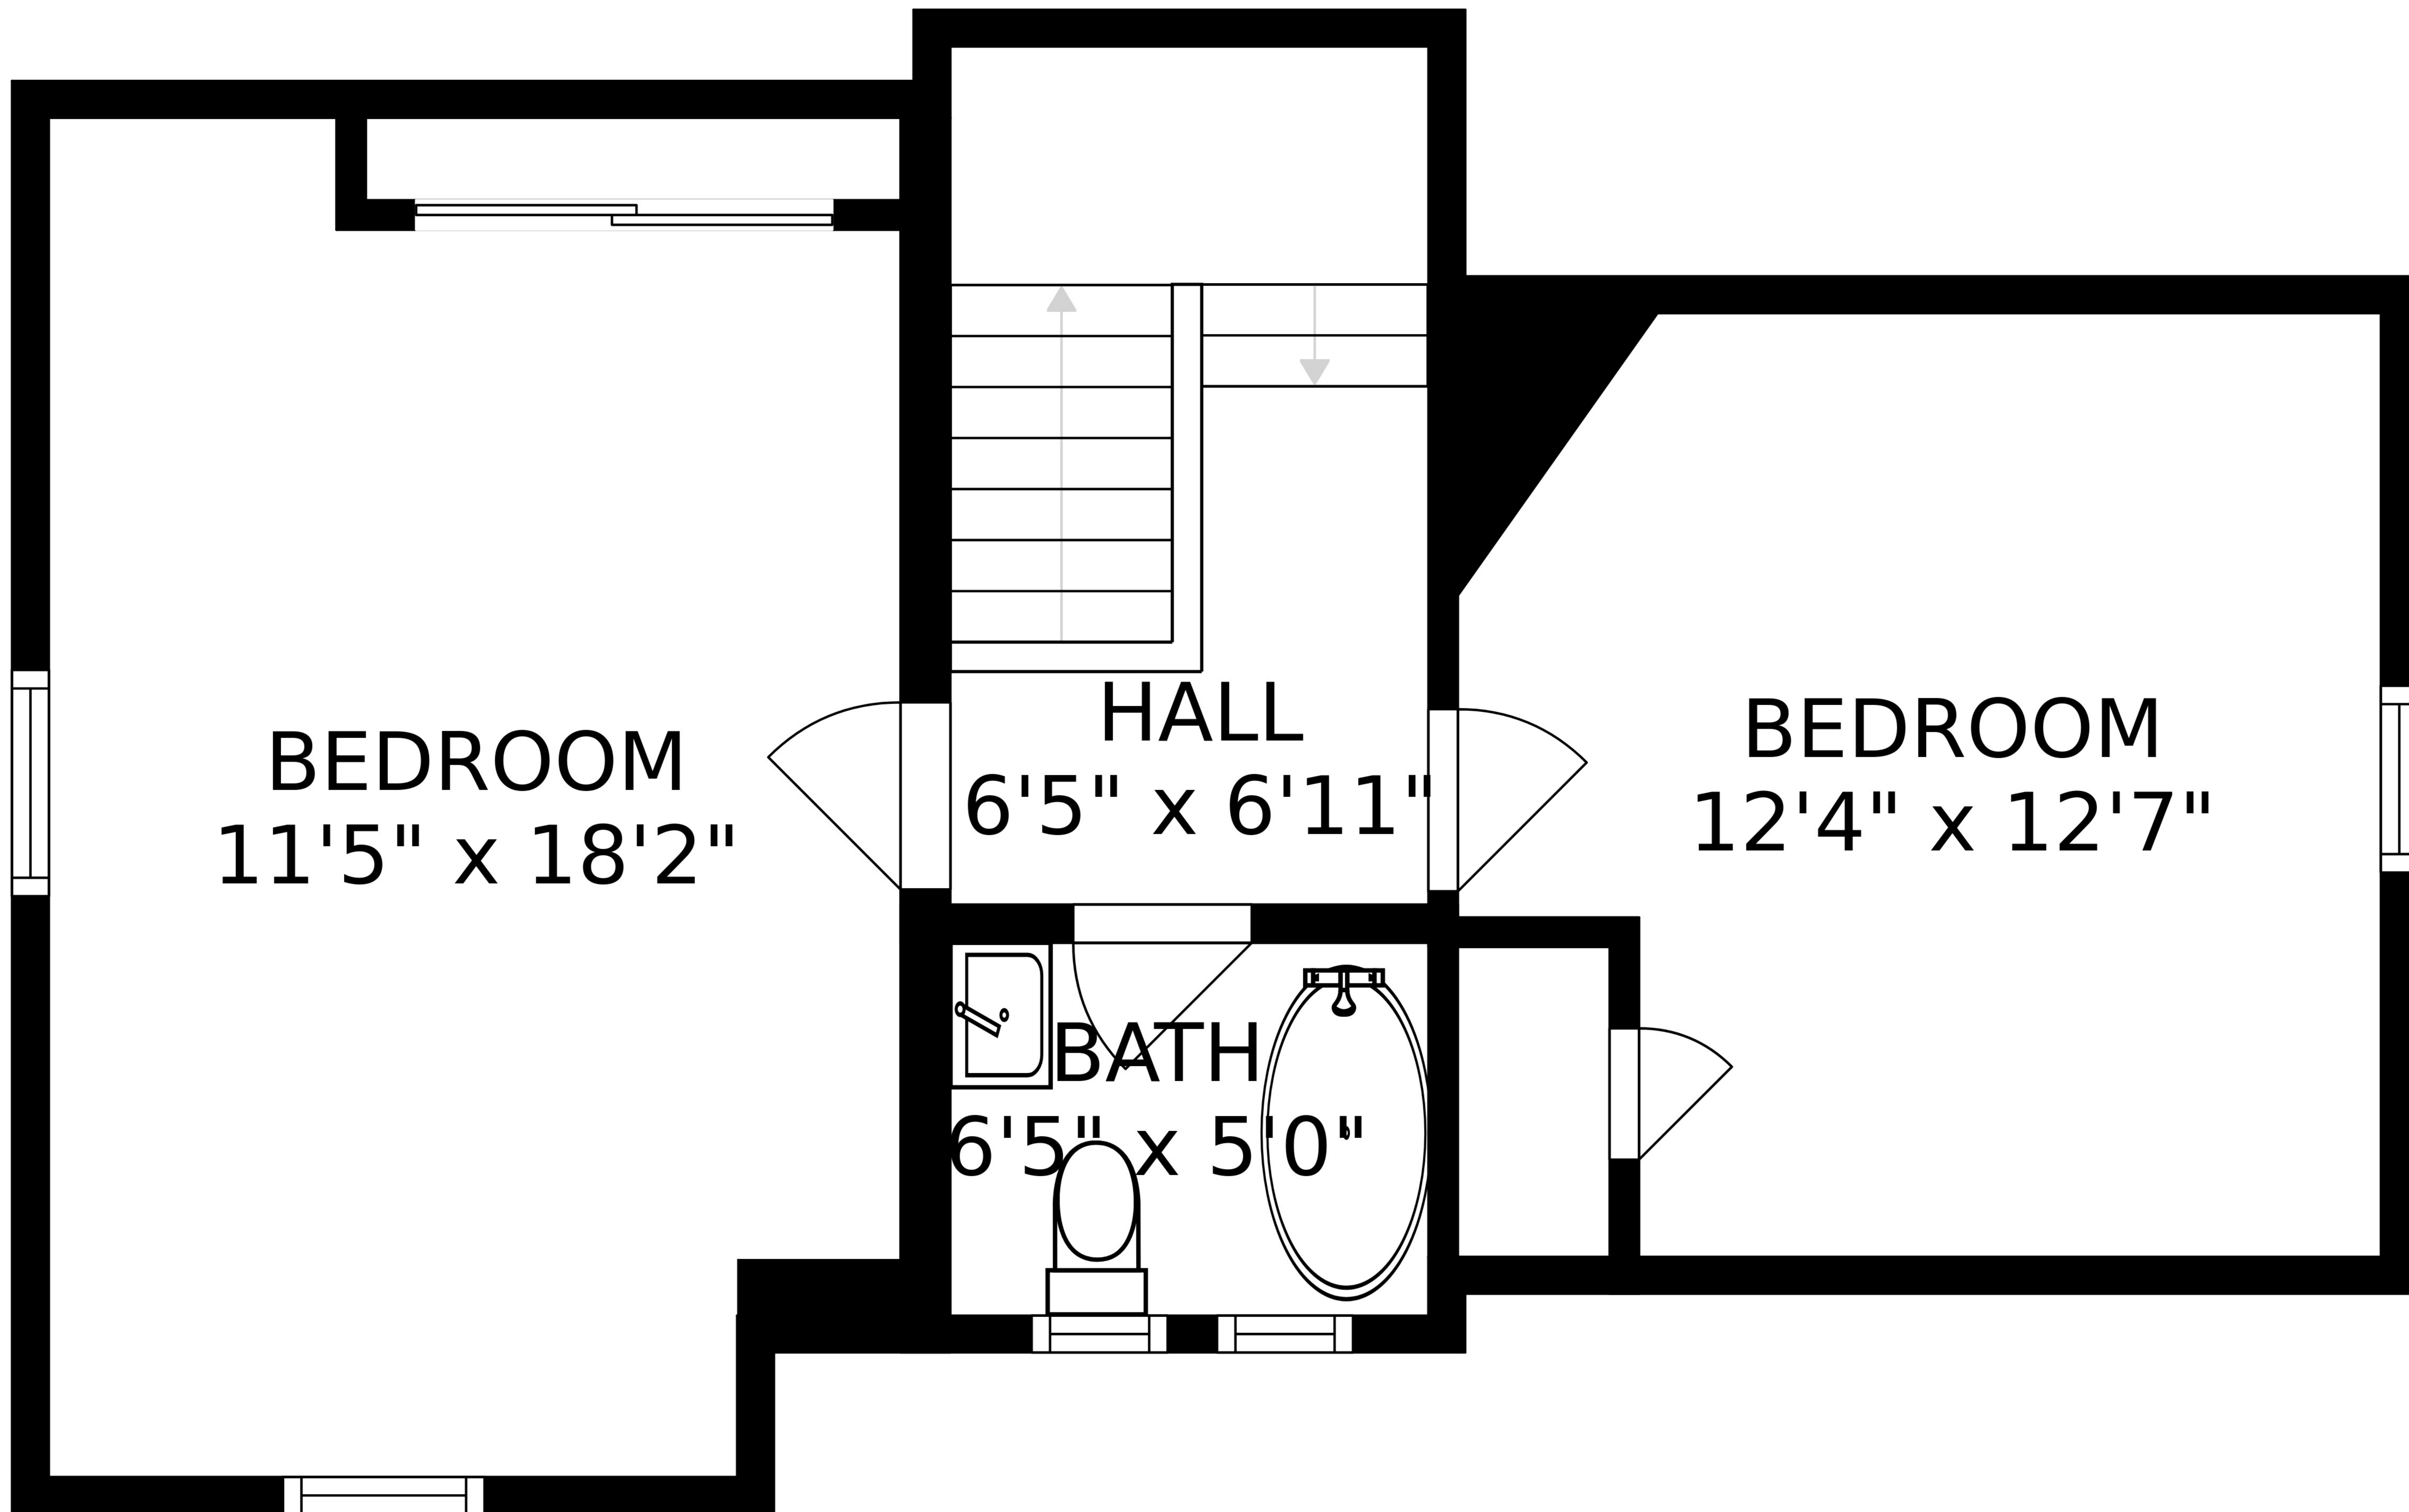

SIZES AND DIMENSIONS ARE APPROXIMATE, ACTUAL MAY VARY.

BEDROOM
11'5" x 18'2"

HALL
6'5" x 6'11"

BATH
6'5" x 5'0"

BEDROOM
12'4" x 12'7"

MASTER BEDROOM
11'6" x 18'5"

HALL
8'9" x 9'3"

BEDROOM
12'4" x 8'3"

BEDROOM
12'4" x 10'3"

BATH
7'0" x 4'11"

SIZES AND DIMENSIONS ARE APPROXIMATE, ACTUAL MAY VARY.

MECH ROOM
13'8" x 18'10"

ROOM
16'4" x 8'7"

GARAGE
19'5" x 9'7"