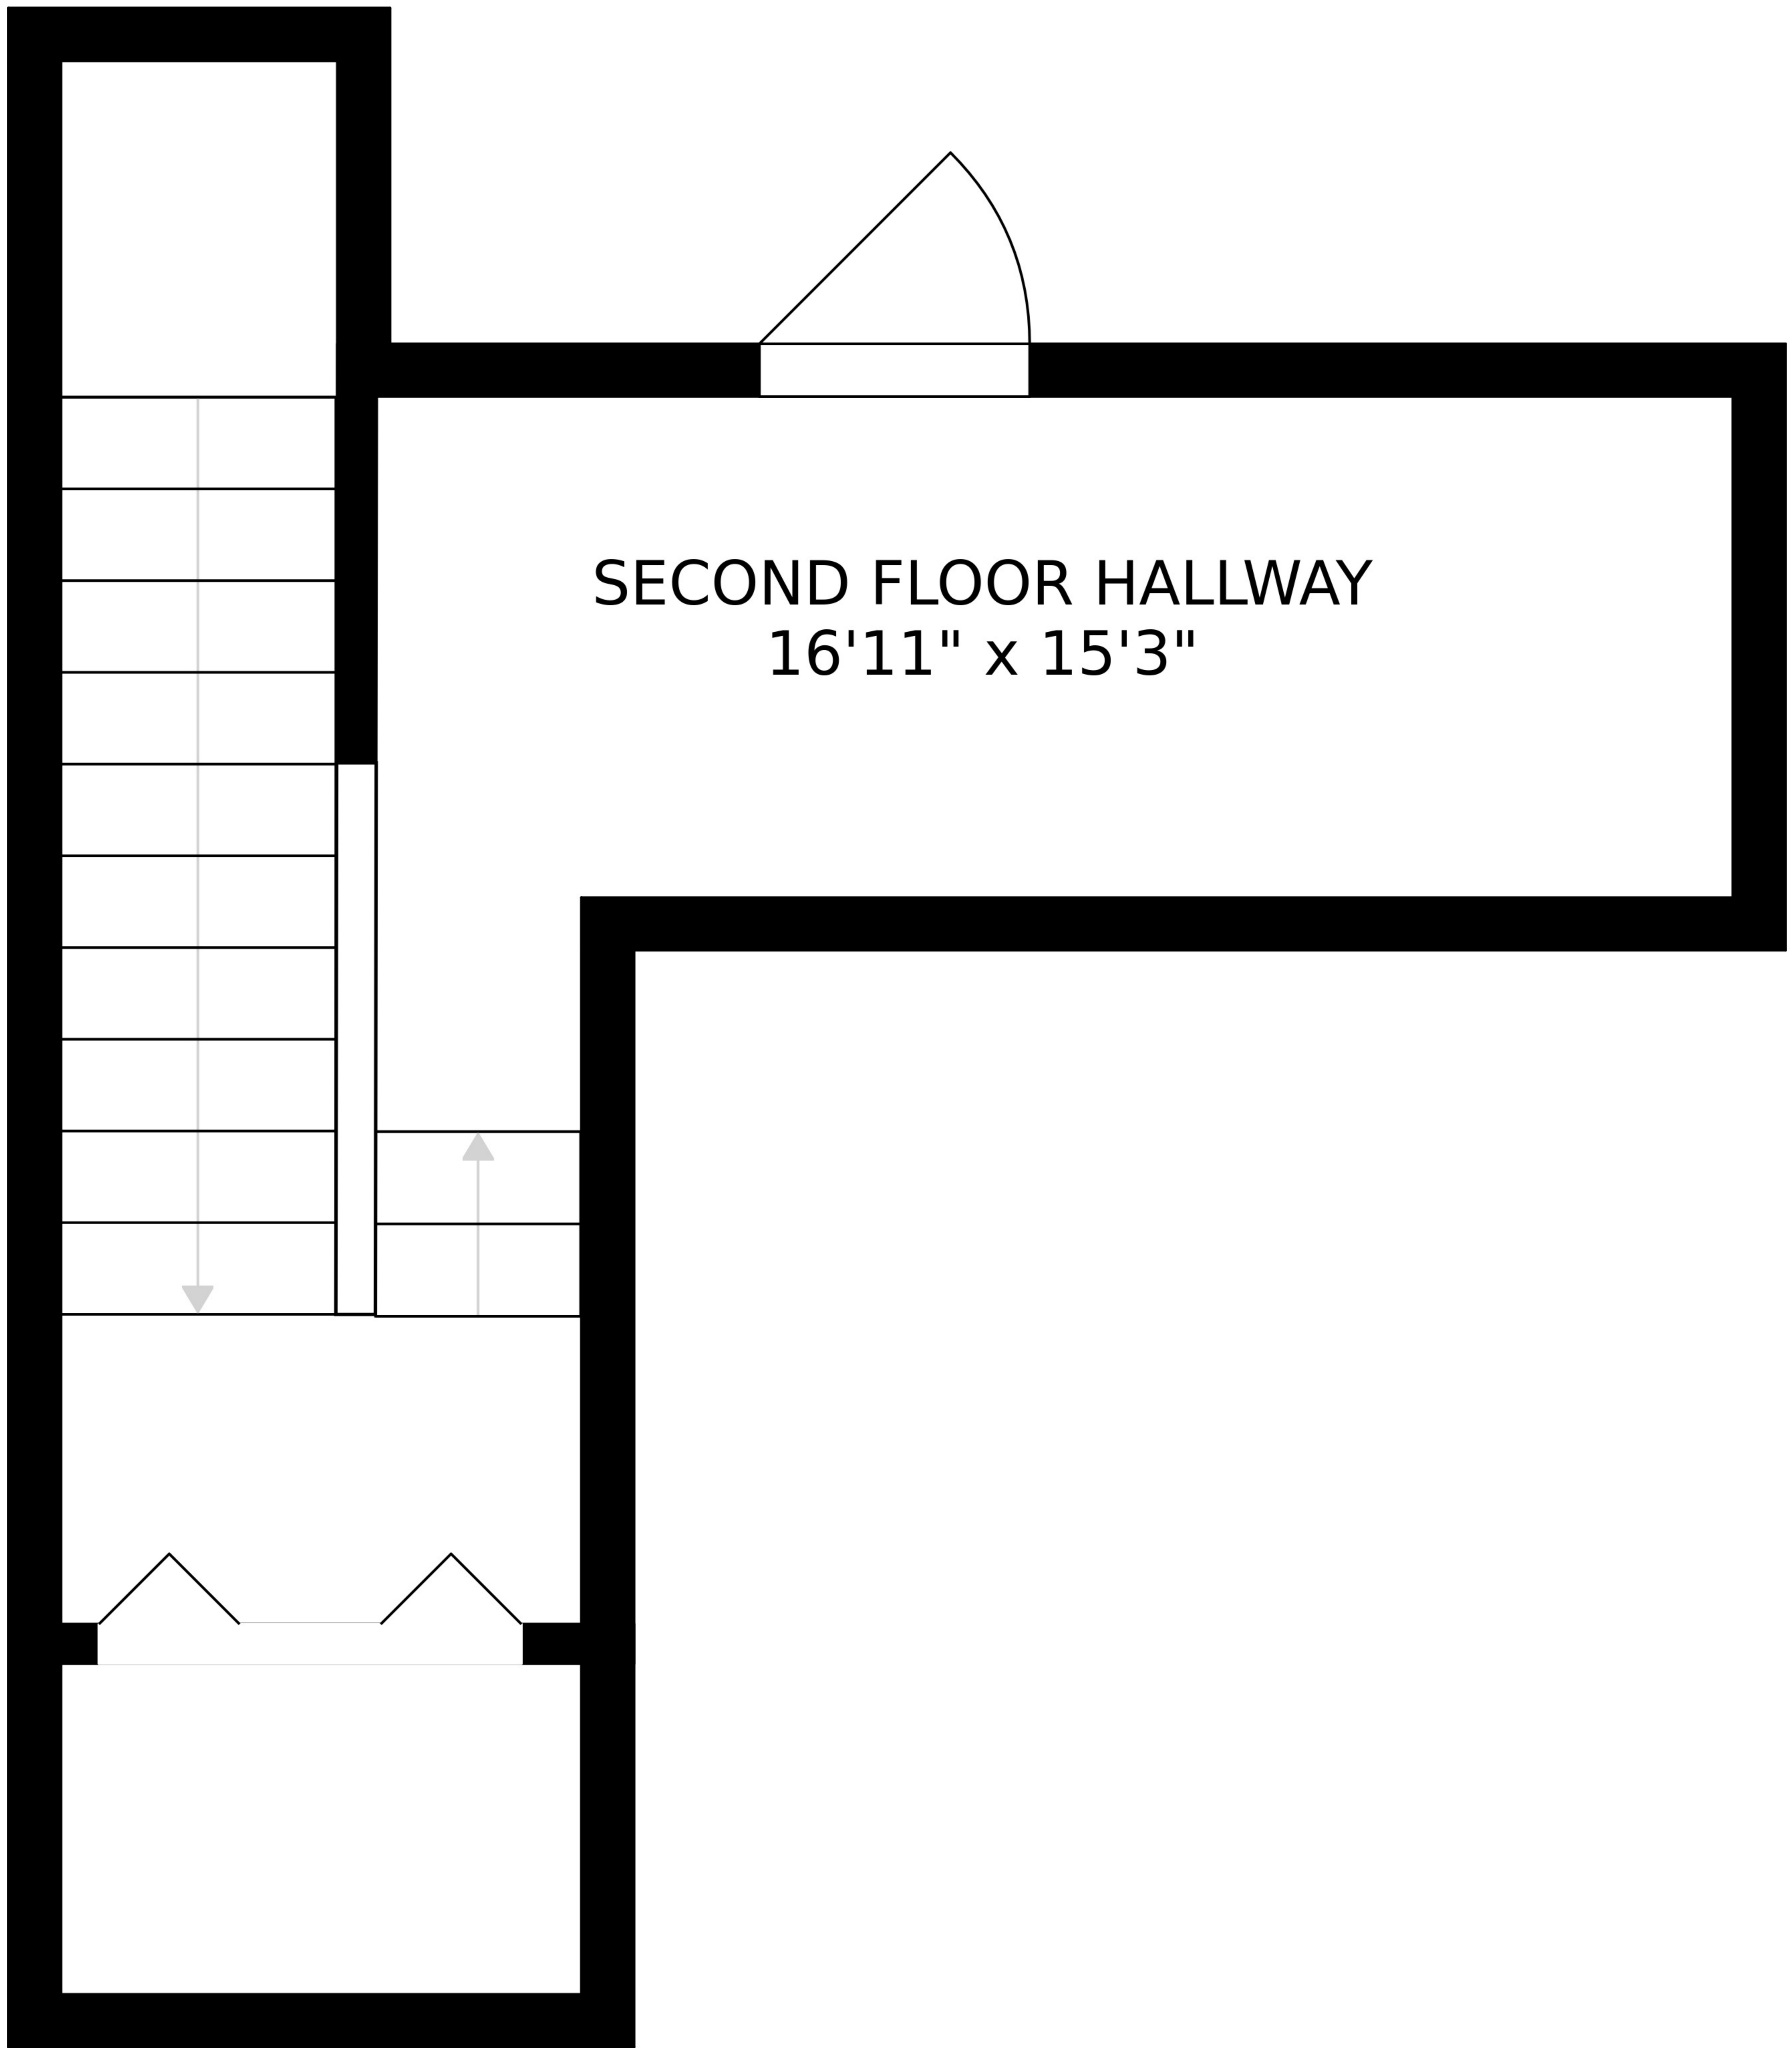

OPEN TO BELOW

LADIES RETREAT
25'9" x 18'8"

STORAGE
16'2" x 4'5"

OPEN TO BELOW

SECOND FLOOR HALLWAY
16'11" x 15'3"