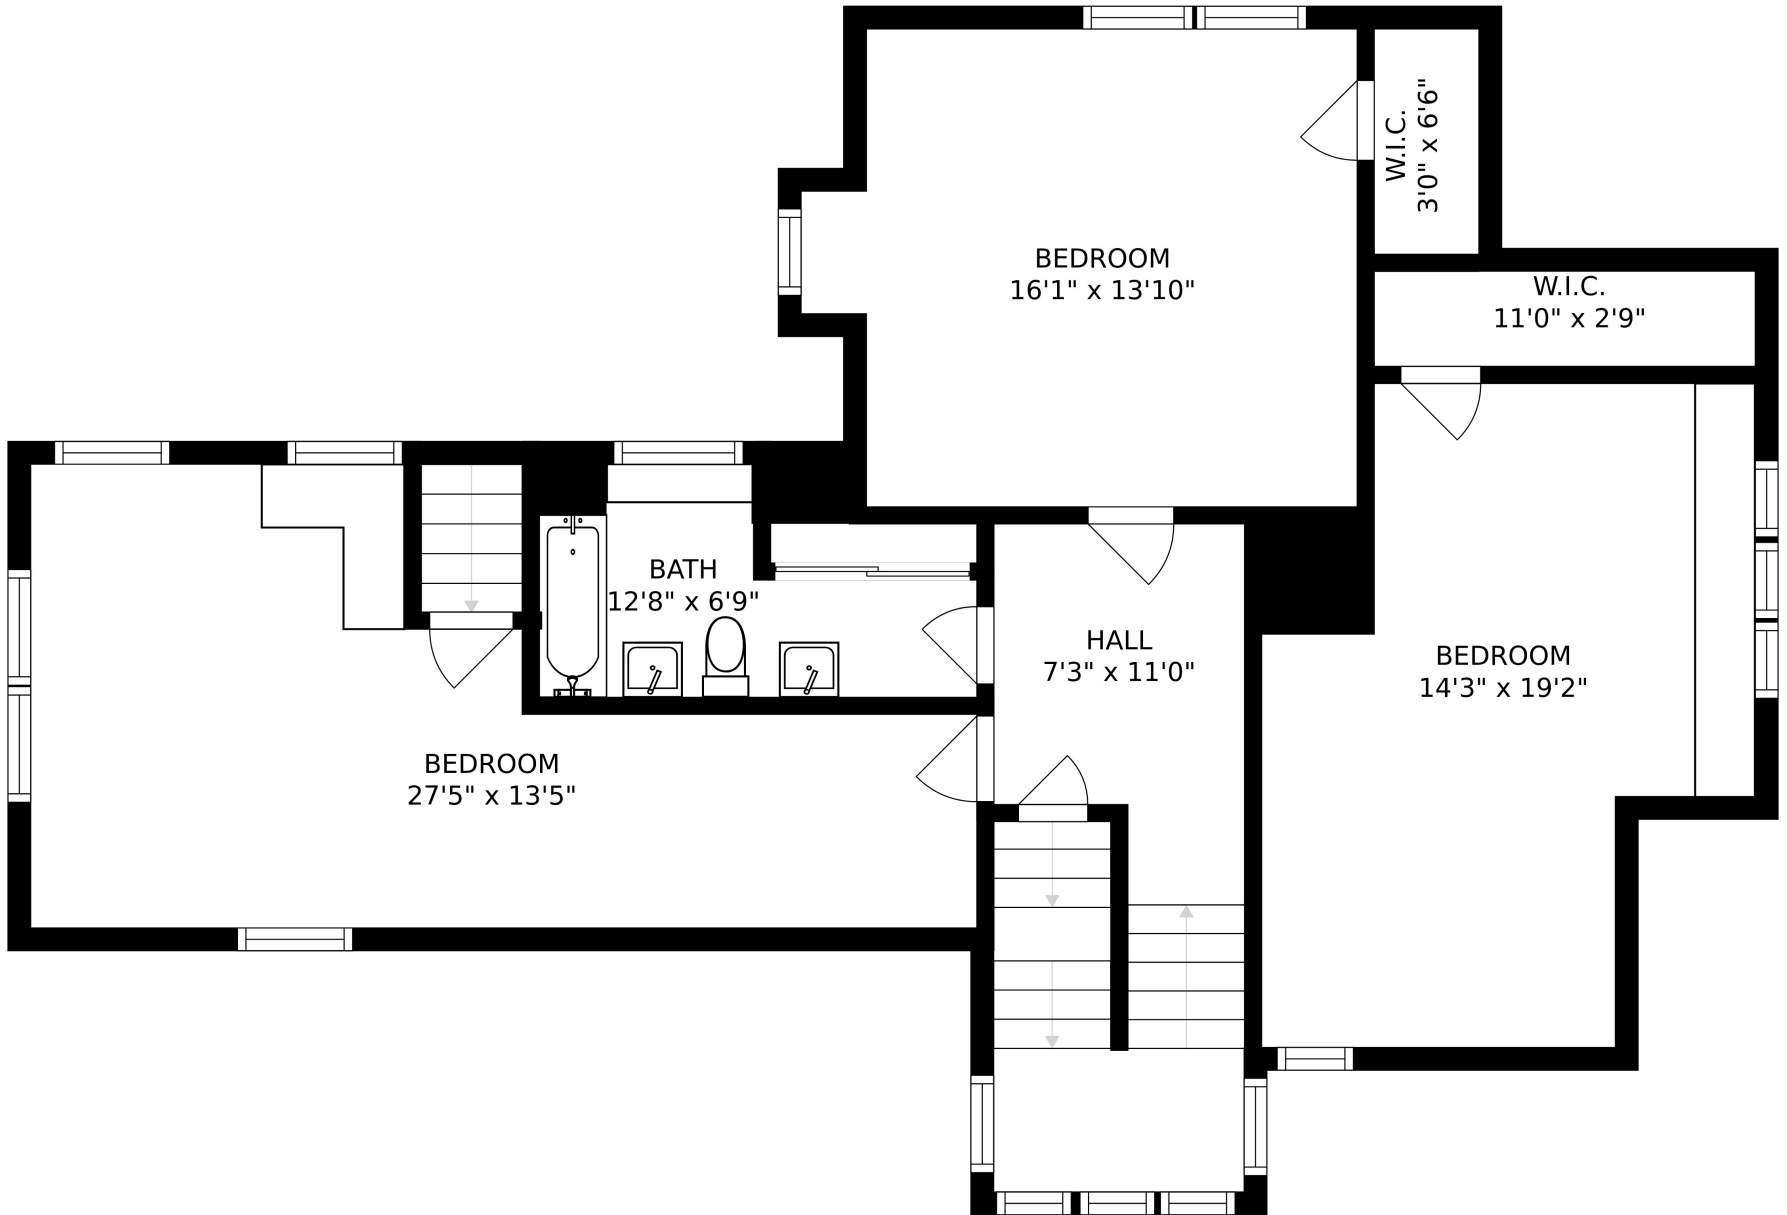

SIZES AND DIMENSIONS ARE APPROXIMATE, ACTUAL MAY VARY.

ATTIC  
27'11" x 7'11"

SIZES AND DIMENSIONS ARE APPROXIMATE, ACTUAL MAY VARY.

SIZES AND DIMENSIONS ARE APPROXIMATE, ACTUAL MAY VARY.

SIZES AND DIMENSIONS ARE APPROXIMATE, ACTUAL MAY VARY.

SIZES AND DIMENSIONS ARE APPROXIMATE, ACTUAL MAY VARY.

SIZES AND DIMENSIONS ARE APPROXIMATE, ACTUAL MAY VARY.