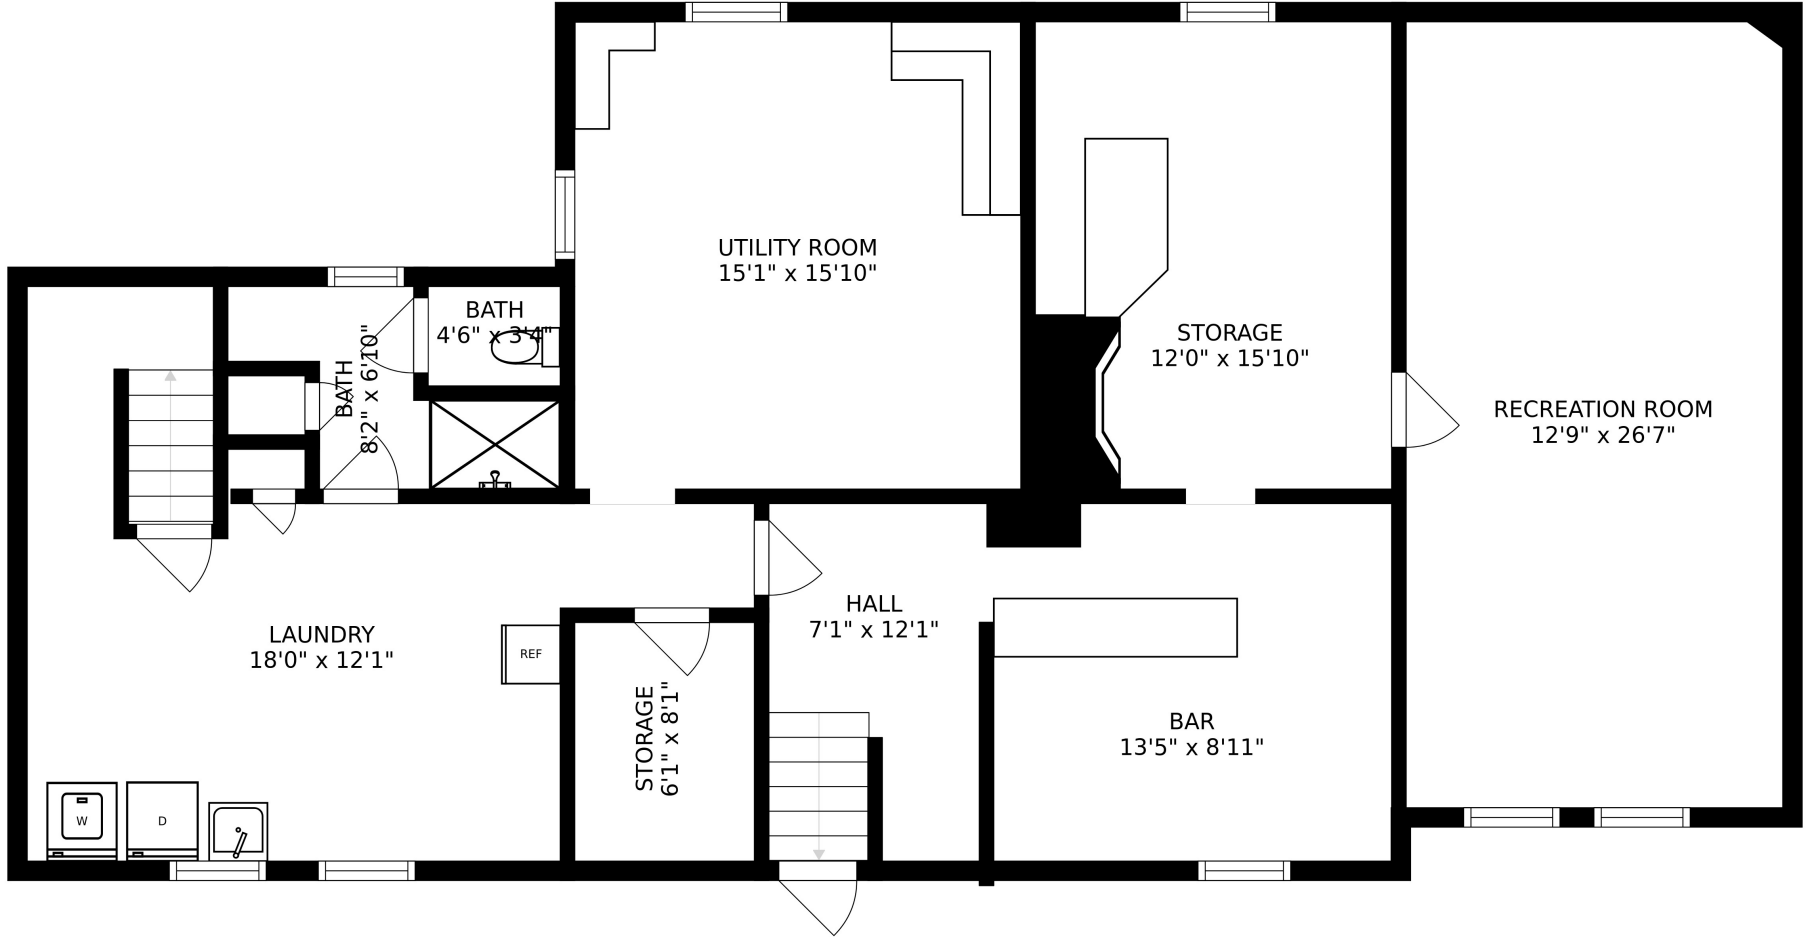

SIZES AND DIMENSIONS ARE APPROXIMATE, ACTUAL MAY VARY.

ATTIC  
27'11" x 7'11"

SIZES AND DIMENSIONS ARE APPROXIMATE, ACTUAL MAY VARY.

SIZES AND DIMENSIONS ARE APPROXIMATE, ACTUAL MAY VARY.

SIZES AND DIMENSIONS ARE APPROXIMATE, ACTUAL MAY VARY.

SIZES AND DIMENSIONS ARE APPROXIMATE, ACTUAL MAY VARY.

SIZES AND DIMENSIONS ARE APPROXIMATE, ACTUAL MAY VARY.