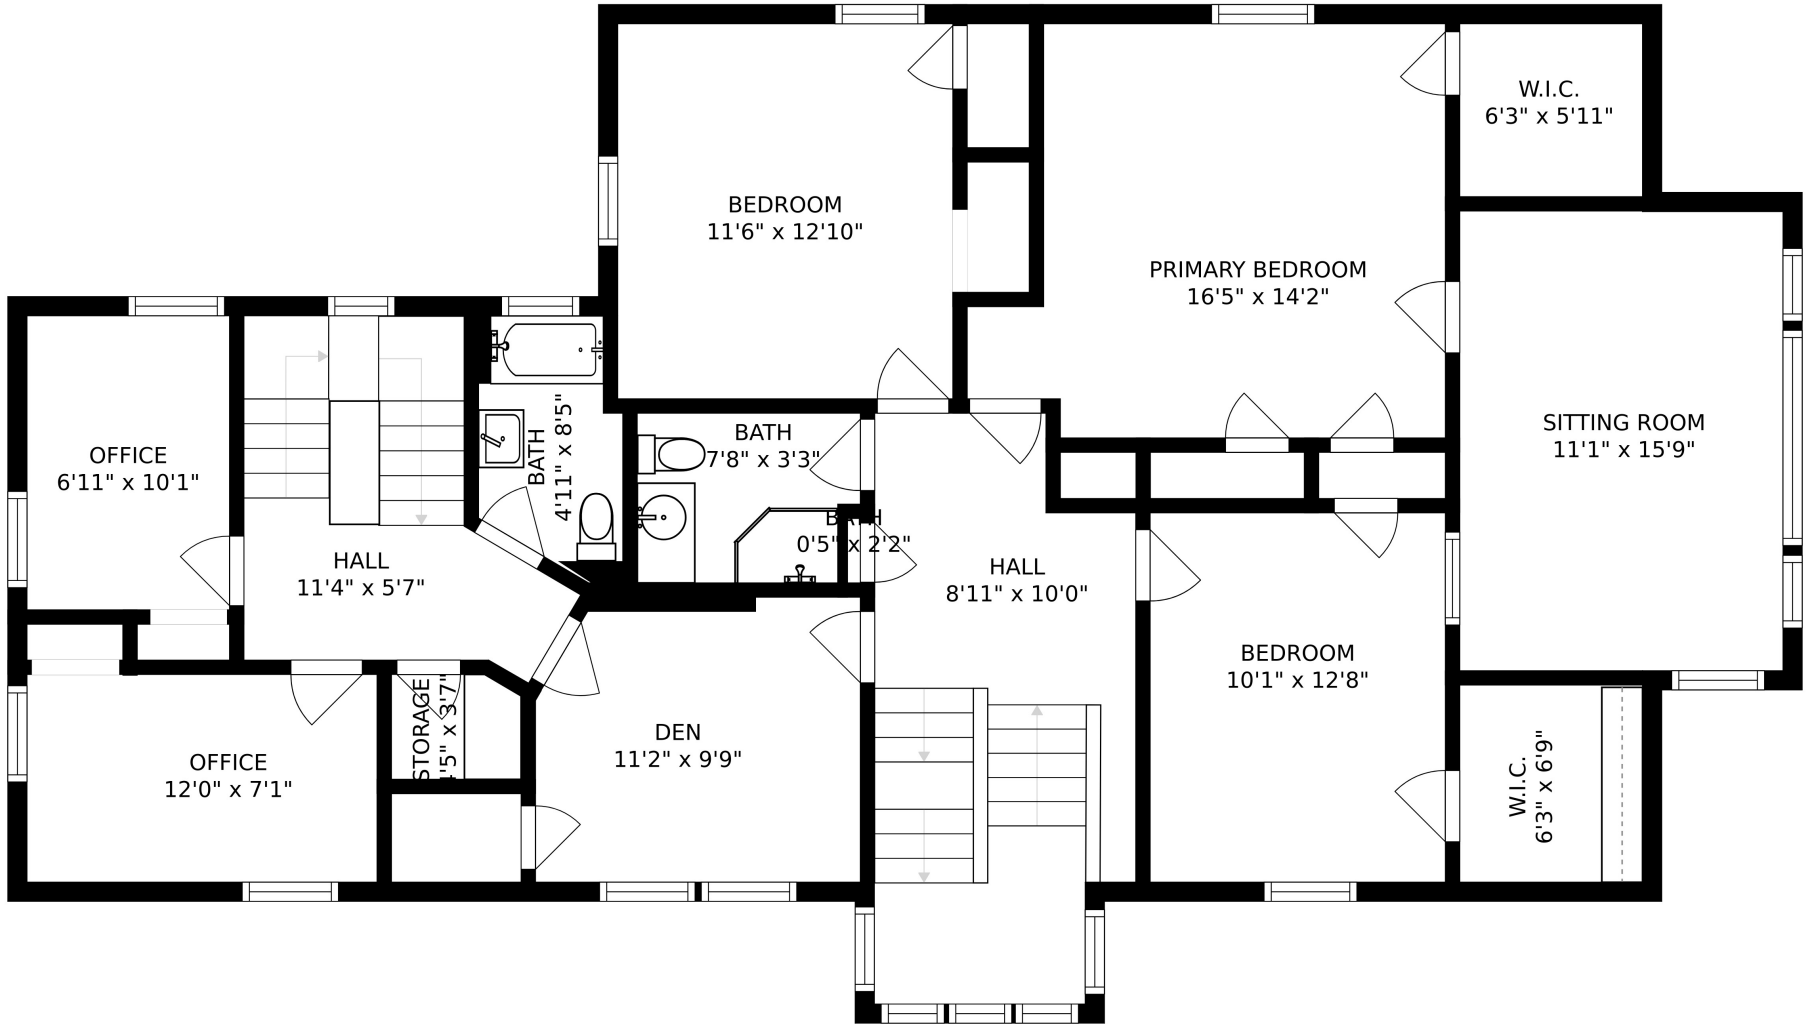

SIZES AND DIMENSIONS ARE APPROXIMATE, ACTUAL MAY VARY.

ATTIC  
27'11" x 7'11"

SIZES AND DIMENSIONS ARE APPROXIMATE, ACTUAL MAY VARY.

SIZES AND DIMENSIONS ARE APPROXIMATE, ACTUAL MAY VARY.

SIZES AND DIMENSIONS ARE APPROXIMATE, ACTUAL MAY VARY.

SIZES AND DIMENSIONS ARE APPROXIMATE, ACTUAL MAY VARY.

SIZES AND DIMENSIONS ARE APPROXIMATE, ACTUAL MAY VARY.