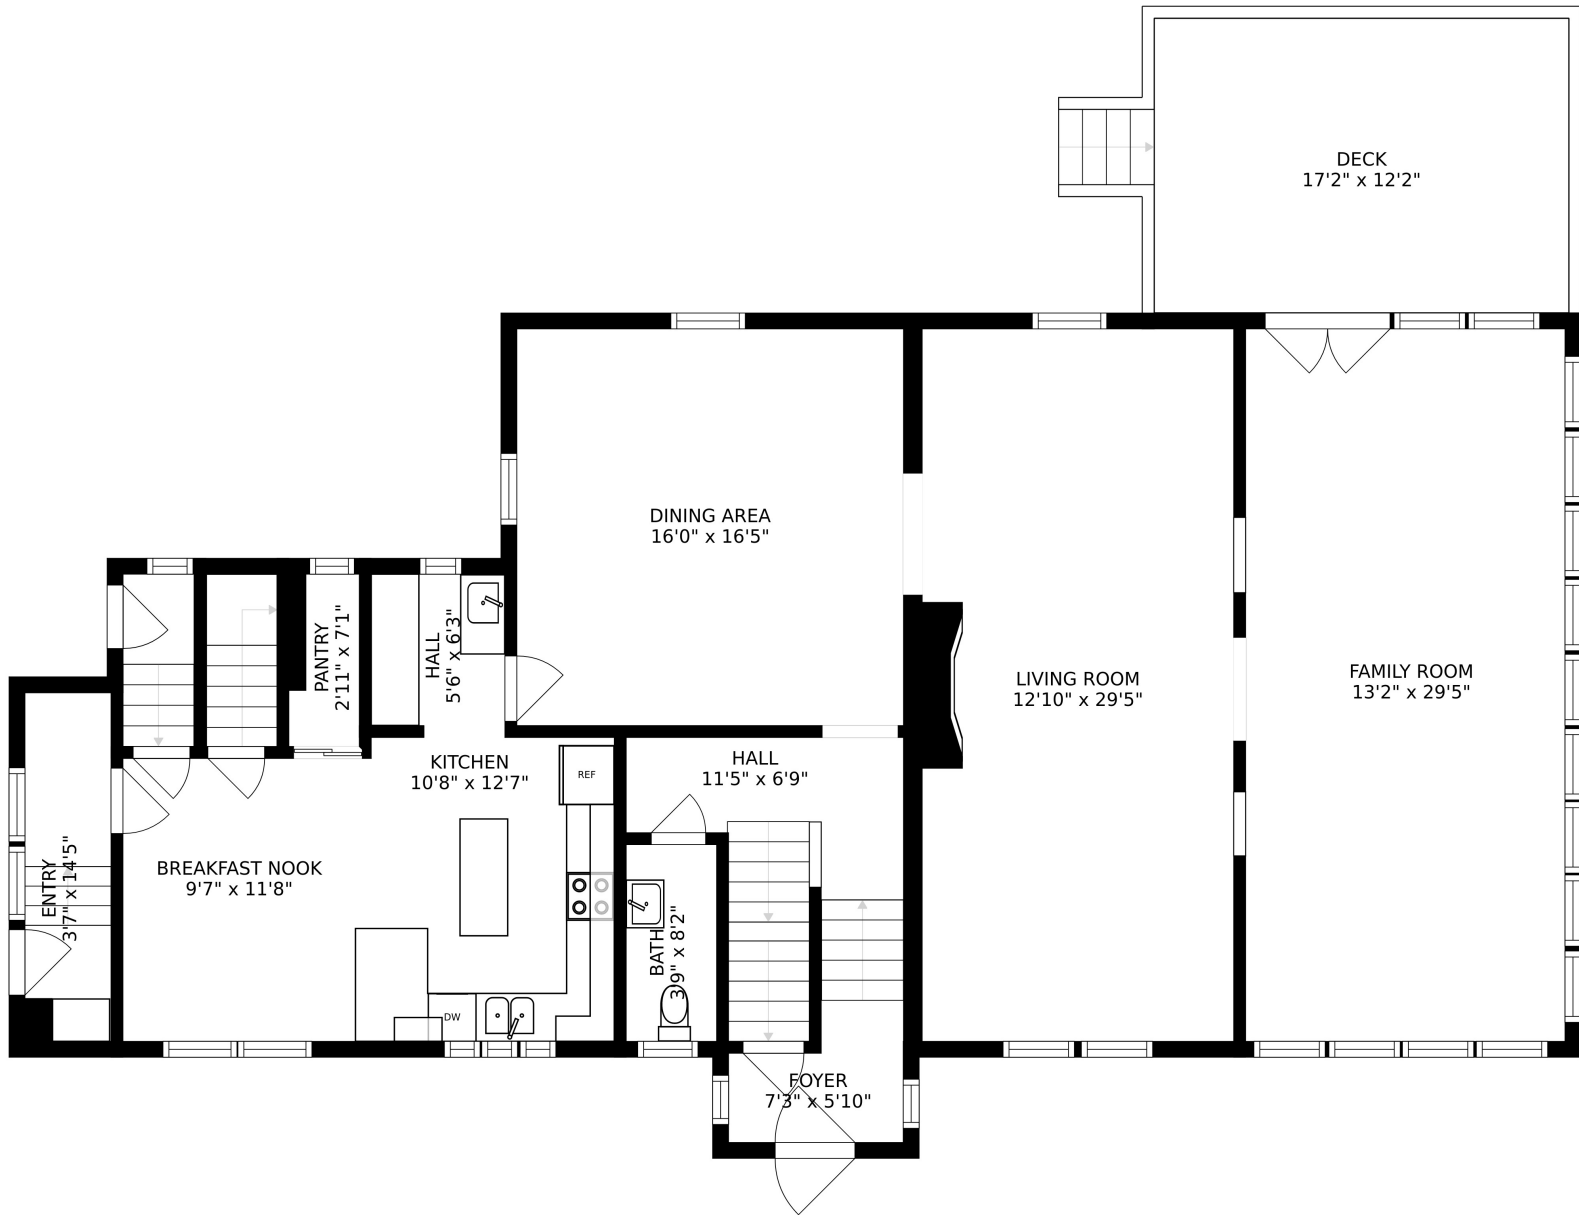

SIZES AND DIMENSIONS ARE APPROXIMATE, ACTUAL MAY VARY.

ATTIC  
27'11" x 7'11"

SIZES AND DIMENSIONS ARE APPROXIMATE, ACTUAL MAY VARY.

SIZES AND DIMENSIONS ARE APPROXIMATE, ACTUAL MAY VARY.

SIZES AND DIMENSIONS ARE APPROXIMATE, ACTUAL MAY VARY.

SIZES AND DIMENSIONS ARE APPROXIMATE, ACTUAL MAY VARY.

SIZES AND DIMENSIONS ARE APPROXIMATE, ACTUAL MAY VARY.