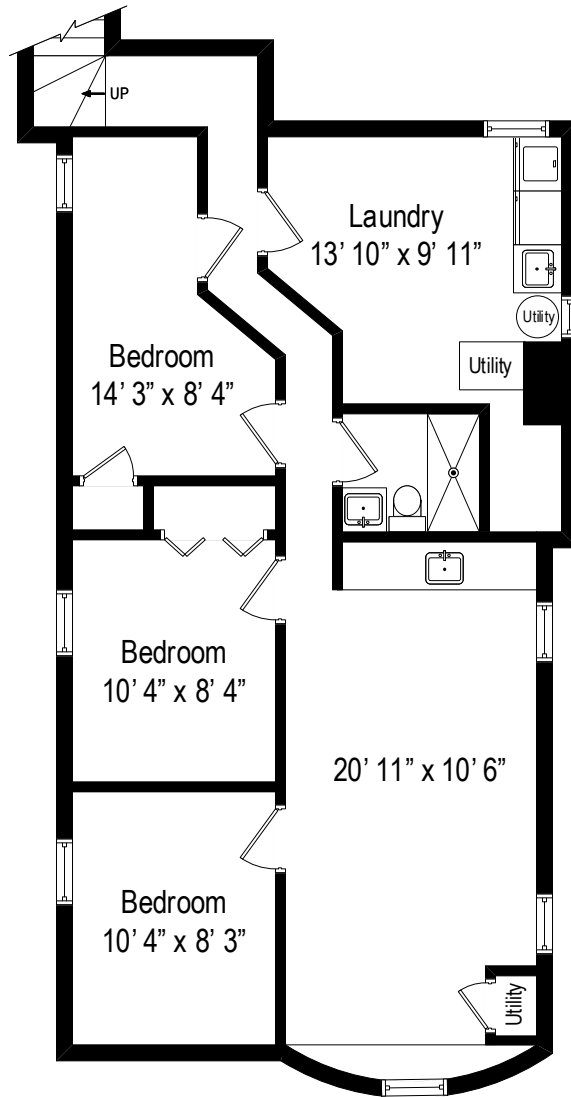

138 Bidwell Avenue – Jersey City, NJ 07305

First Level

All dimensions are approximate. This plan is for marketing purposes only.

138 Bidwell Avenue – Jersey City, NJ 07305

Second Level

All dimensions are approximate. This plan is for marketing purposes only.

138 Bidwell Avenue – Jersey City, NJ 07305

Lower Level

All dimensions are approximate. This plan is for marketing purposes only.

First Level

Second Level

Lower Level

138 Bidwell Avenue – Jersey City, NJ 07305