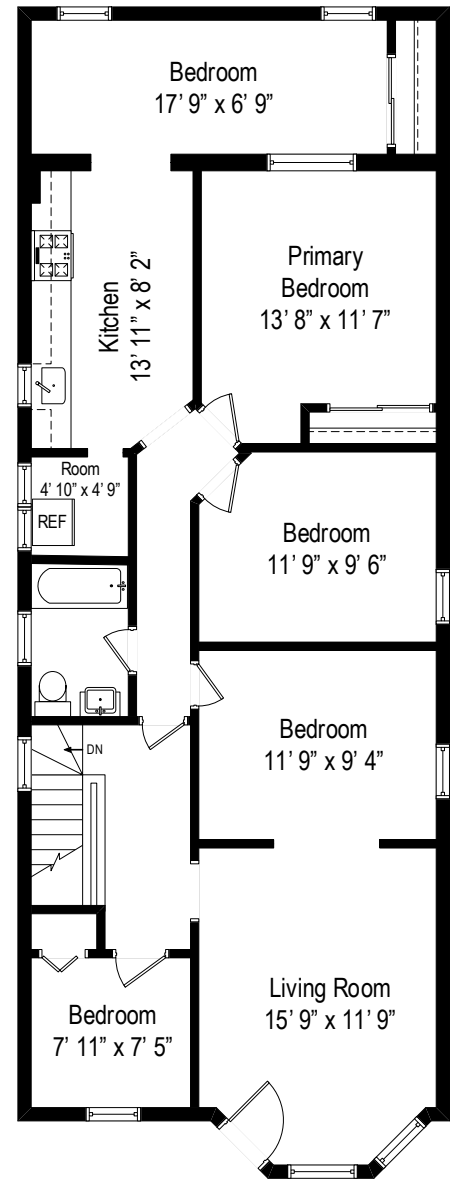

9 Adelaide Pl - Edgewater, NJ 07020

First Level

9 Adelaide Pl - Edgewater, NJ 07020

Second Level

Foyer
4' 6" x 4' 2"

9 Adelaide Pl - Edgewater, NJ 07020

First Level

Second Level

9 Adelaide Pl - Edgewater, NJ 07020

Second Level

All dimensions are approximate. This plan is for marketing purposes only.

First Level

Second Level

Second Level

First Level

9 Adelaide Pl - Edgewater, NJ 07020