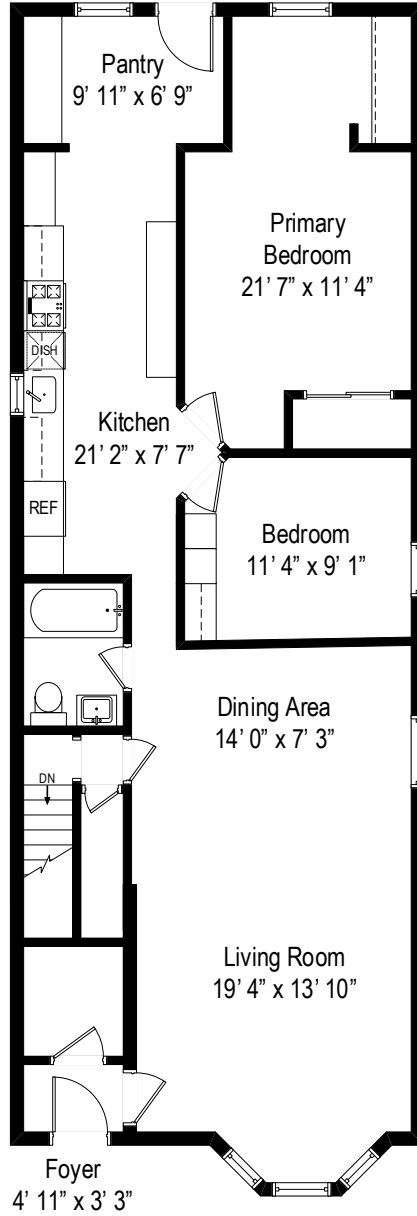

9 Adelaide Pl - Edgewater, NJ 07020

First Level

9 Adelaide Pl - Edgewater, NJ 07020

Second Level

Foyer
4' 6" x 4' 2"

9 Adelaide Pl - Edgewater, NJ 07020

First Level

Second Level

9 Adelaide Pl - Edgewater, NJ 07020

Second Level

All dimensions are approximate. This plan is for marketing purposes only.

First Level

Second Level

Second Level

First Level

9 Adelaide Pl - Edgewater, NJ 07020