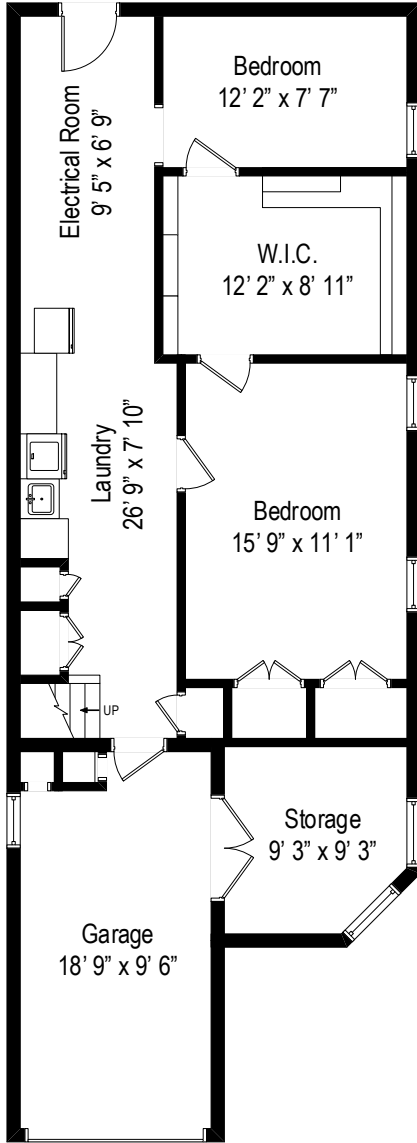

9 Adelaide Pl - Edgewater, NJ 07020

First Level

9 Adelaide Pl - Edgewater, NJ 07020

Second Level

Foyer
4' 6" x 4' 2"

9 Adelaide Pl - Edgewater, NJ 07020

First Level

Second Level

9 Adelaide Pl - Edgewater, NJ 07020

Second Level

All dimensions are approximate. This plan is for marketing purposes only.

First Level

Second Level

Second Level

First Level

9 Adelaide Pl - Edgewater, NJ 07020