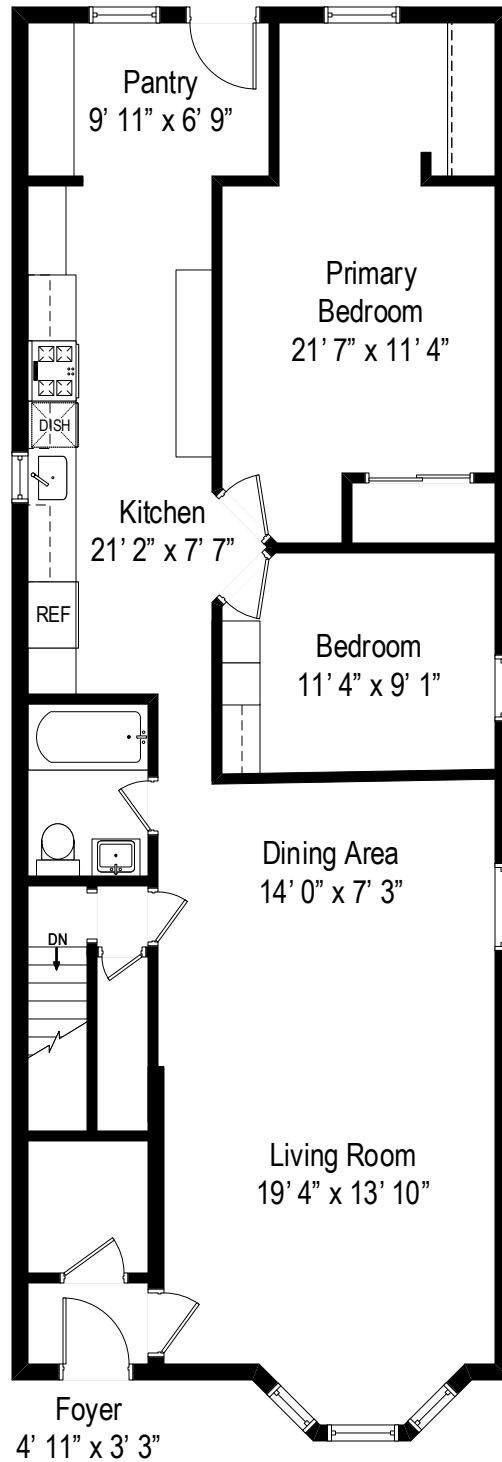

9 Adelaide Pl - Edgewater, NJ 07020

First Level

9 Adelaide Pl - Edgewater, NJ 07020

Second Level

Foyer
4' 6" x 4' 2"

9 Adelaide Pl - Edgewater, NJ 07020

First Level

Second Level

9 Adelaide Pl - Edgewater, NJ 07020

Second Level

All dimensions are approximate. This plan is for marketing purposes only.

First Level

Second Level

Second Level

First Level

9 Adelaide Pl - Edgewater, NJ 07020