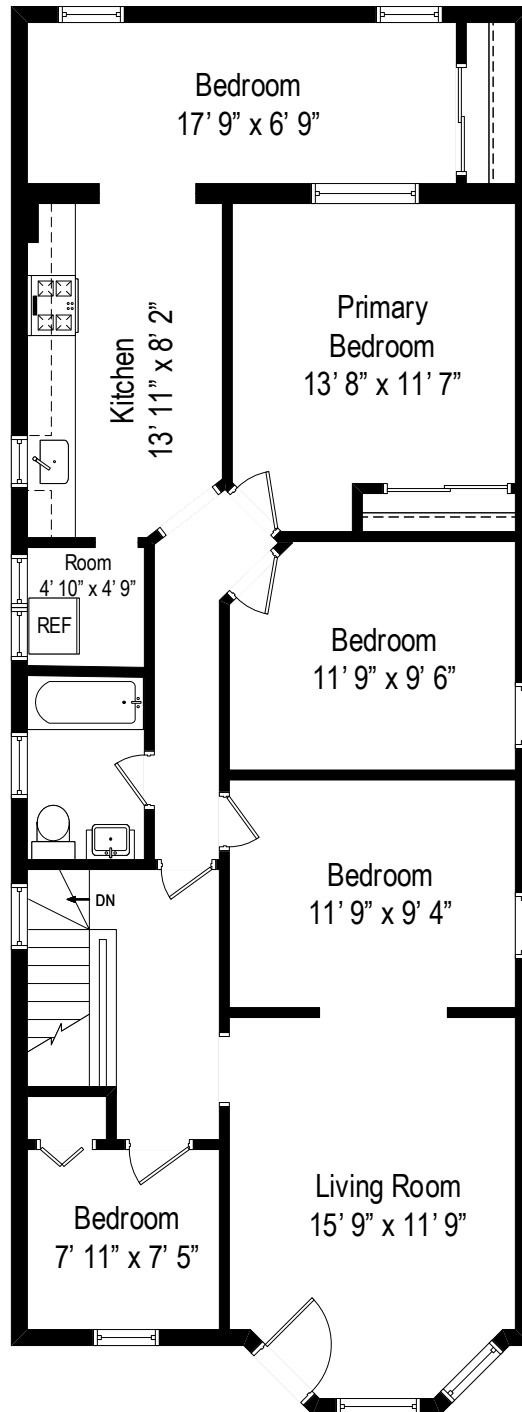

9 Adelaide Pl - Edgewater, NJ 07020

First Level

9 Adelaide Pl - Edgewater, NJ 07020

Second Level

Foyer
4' 6" x 4' 2"

9 Adelaide Pl - Edgewater, NJ 07020

First Level

Second Level

9 Adelaide Pl - Edgewater, NJ 07020

Second Level

All dimensions are approximate. This plan is for marketing purposes only.

First Level

Second Level

Second Level

First Level

9 Adelaide Pl - Edgewater, NJ 07020