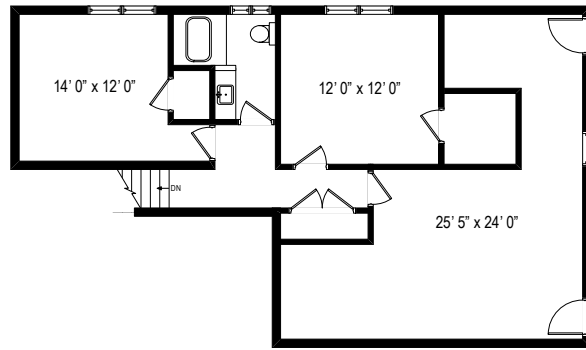

20 Greystone Cir - Bronxville, NY 10708

First Level

All dimensions are approximate. This plan is for marketing purposes only.

20 Greystone Cir - Bronxville, NY 10708

Second Level

All dimensions are approximate. This plan is for marketing purposes only.

20 Greystone Cir - Bronxville, NY 10708

Third Level

All dimensions are approximate. This plan is for marketing purposes only.

20 Greystone Cir - Bronxville, NY 10708

Lower Level

All dimensions are approximate. This plan is for marketing purposes only.

20 Greystone Cir - Bronxville, NY 10708

Basement

All dimensions are approximate. This plan is for marketing purposes only.

Third Level

First Level

Second Level

Basement

Lower Level