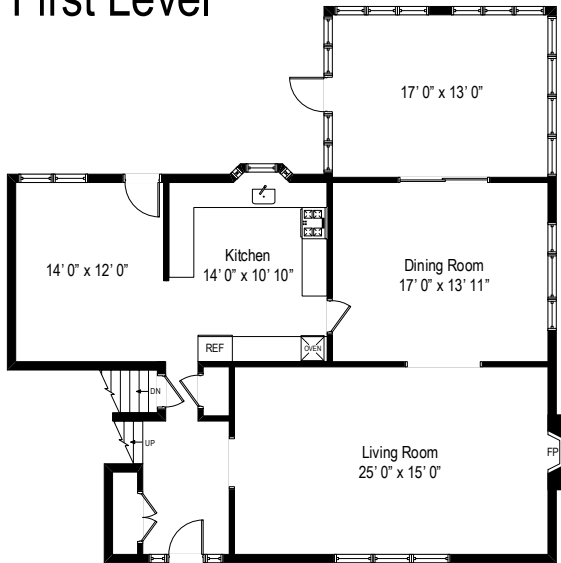

20 Greystone Cir - Bronxville, NY 10708

Third Level

All dimensions are approximate. This plan is for marketing purposes only.

20 Greystone Cir - Bronxville, NY 10708

Lower Level

All dimensions are approximate. This plan is for marketing purposes only.

20 Greystone Cir - Bronxville, NY 10708

Basement

All dimensions are approximate. This plan is for marketing purposes only.

Third Level

First Level

Second Level

Basement

Lower Level