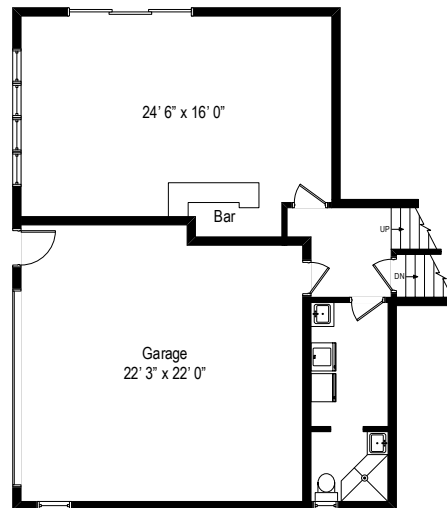

20 Greystone Cir - Bronxville, NY 10708

First Level

All dimensions are approximate. This plan is for marketing purposes only.

20 Greystone Cir - Bronxville, NY 10708

Second Level

All dimensions are approximate. This plan is for marketing purposes only.

20 Greystone Cir - Bronxville, NY 10708

Third Level

All dimensions are approximate. This plan is for marketing purposes only.

20 Greystone Cir - Bronxville, NY 10708

Lower Level

All dimensions are approximate. This plan is for marketing purposes only.

20 Greystone Cir - Bronxville, NY 10708

Basement

All dimensions are approximate. This plan is for marketing purposes only.

Third Level

First Level

Second Level

Basement

Lower Level