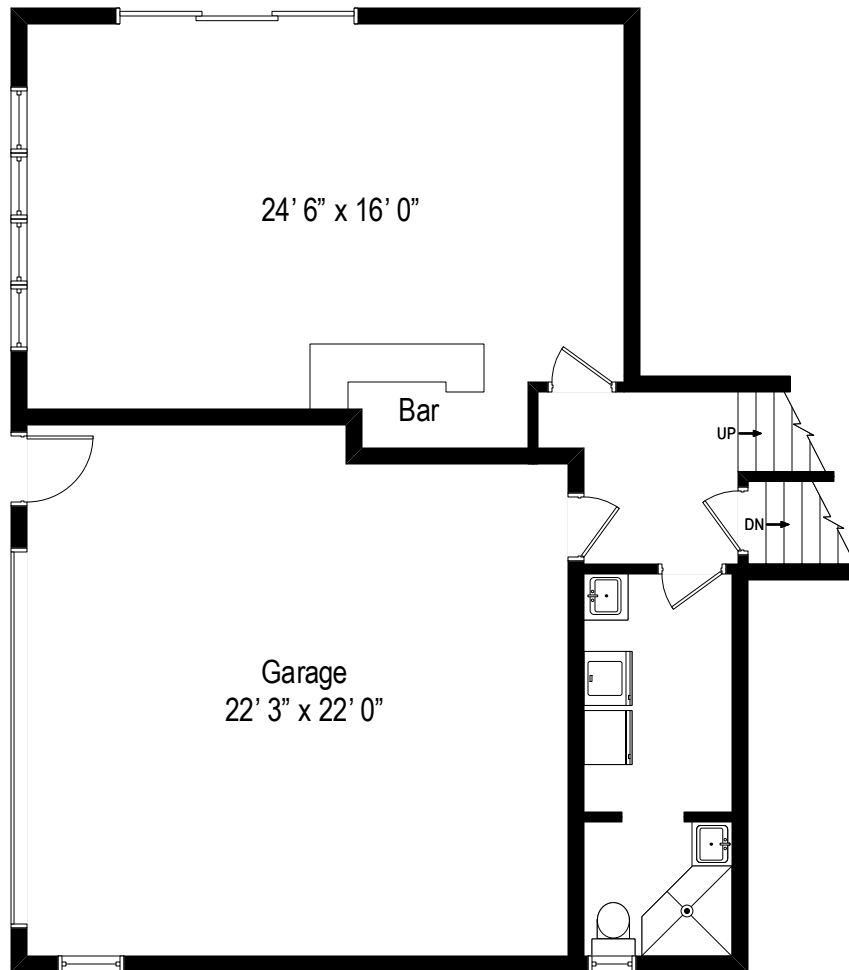

20 Greystone Cir - Bronxville, NY 10708

First Level

All dimensions are approximate. This plan is for marketing purposes only.

20 Greystone Cir - Bronxville, NY 10708

Second Level

All dimensions are approximate. This plan is for marketing purposes only.

20 Greystone Cir - Bronxville, NY 10708

Third Level

All dimensions are approximate. This plan is for marketing purposes only.

20 Greystone Cir - Bronxville, NY 10708

Lower Level

All dimensions are approximate. This plan is for marketing purposes only.

20 Greystone Cir - Bronxville, NY 10708

Basement

All dimensions are approximate. This plan is for marketing purposes only.

Third Level

First Level

Second Level

Basement

Lower Level