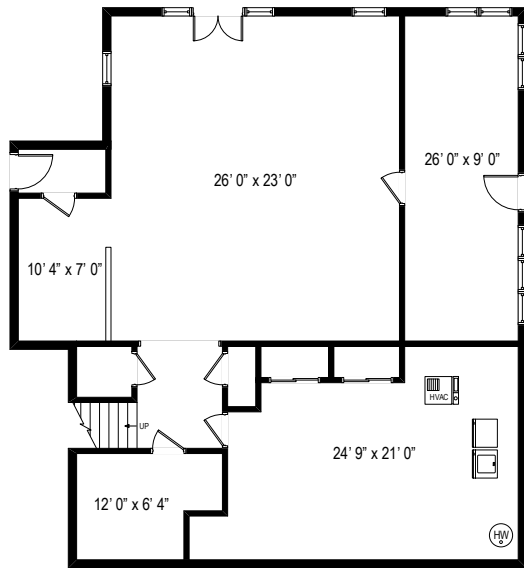

20 Greystone Cir - Bronxville, NY 10708

First Level

All dimensions are approximate. This plan is for marketing purposes only.

20 Greystone Cir - Bronxville, NY 10708

Second Level

All dimensions are approximate. This plan is for marketing purposes only.

20 Greystone Cir - Bronxville, NY 10708

Third Level

All dimensions are approximate. This plan is for marketing purposes only.

20 Greystone Cir - Bronxville, NY 10708

Lower Level

All dimensions are approximate. This plan is for marketing purposes only.

20 Greystone Cir - Bronxville, NY 10708

Basement

All dimensions are approximate. This plan is for marketing purposes only.

Third Level

First Level

Second Level

Basement

Lower Level