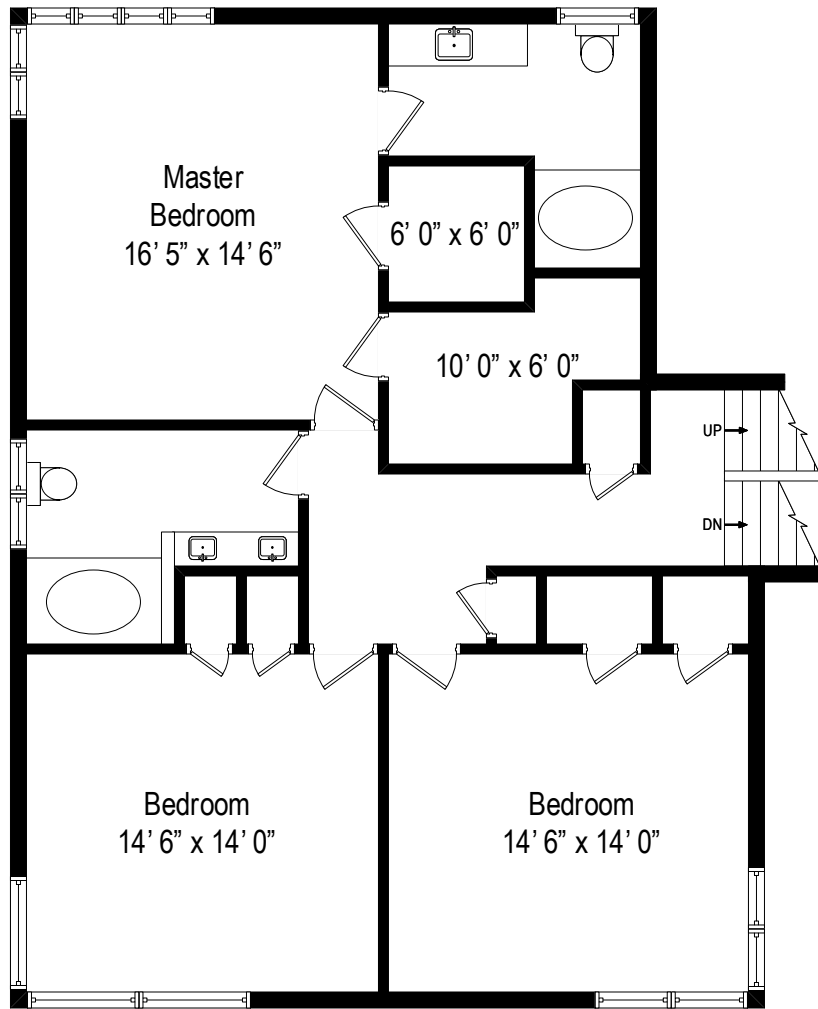

20 Greystone Cir - Bronxville, NY 10708

First Level

All dimensions are approximate. This plan is for marketing purposes only.

20 Greystone Cir - Bronxville, NY 10708

Second Level

All dimensions are approximate. This plan is for marketing purposes only.

20 Greystone Cir - Bronxville, NY 10708

Third Level

All dimensions are approximate. This plan is for marketing purposes only.

20 Greystone Cir - Bronxville, NY 10708

Lower Level

All dimensions are approximate. This plan is for marketing purposes only.

20 Greystone Cir - Bronxville, NY 10708

Basement

All dimensions are approximate. This plan is for marketing purposes only.

Third Level

First Level

Second Level

Basement

Lower Level