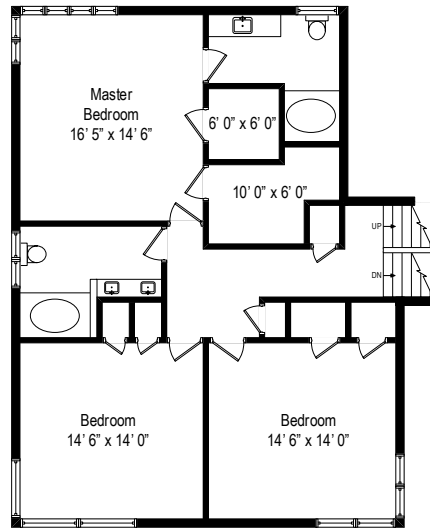

20 Greystone Cir - Bronxville, NY 10708

Third Level

All dimensions are approximate. This plan is for marketing purposes only.

20 Greystone Cir - Bronxville, NY 10708

Lower Level

All dimensions are approximate. This plan is for marketing purposes only.

20 Greystone Cir - Bronxville, NY 10708

Basement

All dimensions are approximate. This plan is for marketing purposes only.

Third Level

First Level

Second Level

Basement

Lower Level