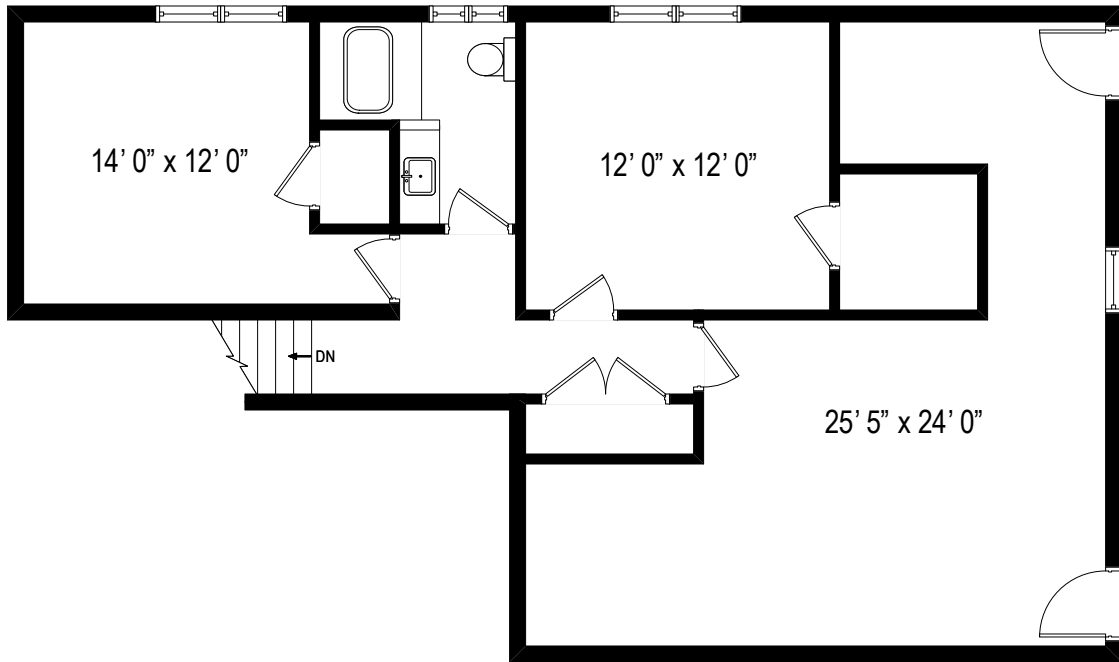

20 Greystone Cir - Bronxville, NY 10708

First Level

All dimensions are approximate. This plan is for marketing purposes only.

20 Greystone Cir - Bronxville, NY 10708

Second Level

All dimensions are approximate. This plan is for marketing purposes only.

20 Greystone Cir - Bronxville, NY 10708

Third Level

All dimensions are approximate. This plan is for marketing purposes only.

20 Greystone Cir - Bronxville, NY 10708

Lower Level

All dimensions are approximate. This plan is for marketing purposes only.

20 Greystone Cir - Bronxville, NY 10708

Basement

All dimensions are approximate. This plan is for marketing purposes only.

Third Level

First Level

Second Level

Basement

Lower Level