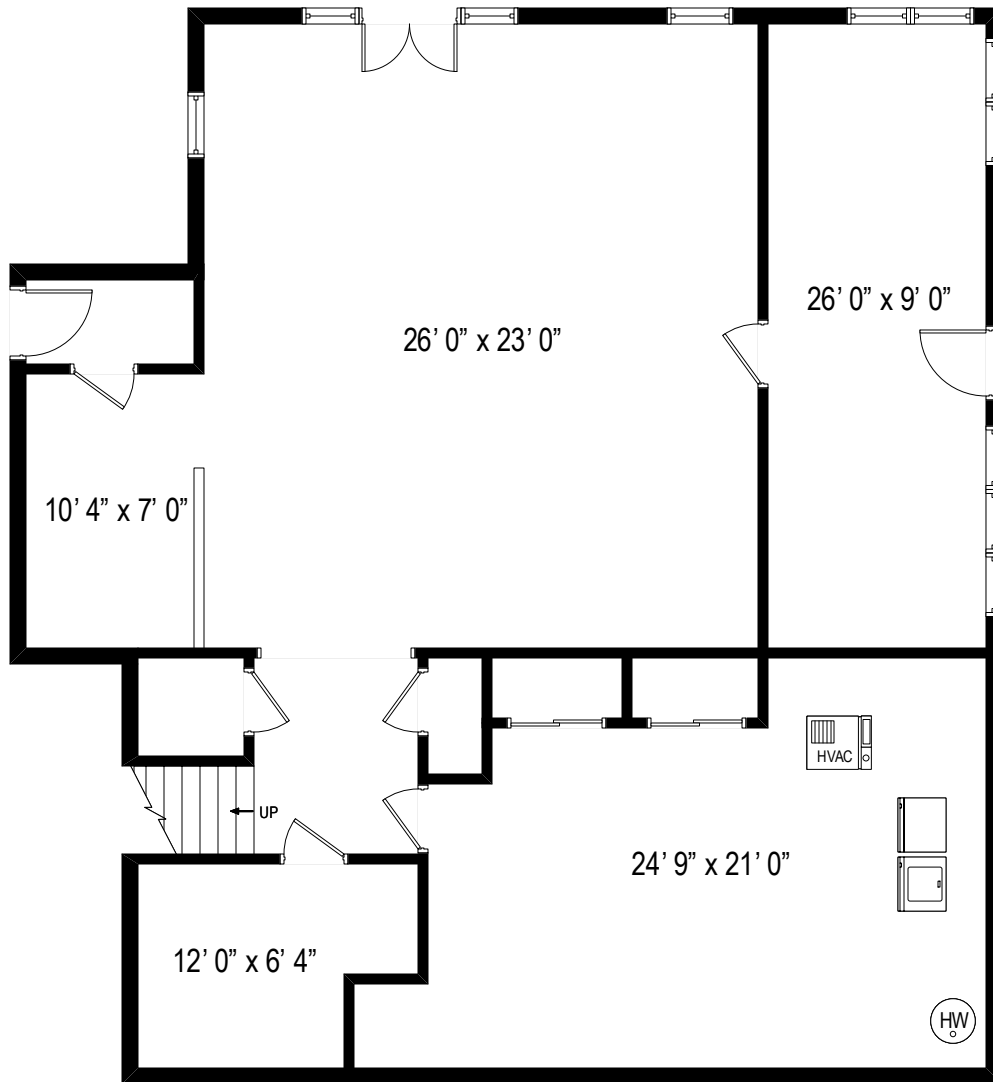

20 Greystone Cir - Bronxville, NY 10708

First Level

All dimensions are approximate. This plan is for marketing purposes only.

20 Greystone Cir - Bronxville, NY 10708

Second Level

All dimensions are approximate. This plan is for marketing purposes only.

20 Greystone Cir - Bronxville, NY 10708

Third Level

All dimensions are approximate. This plan is for marketing purposes only.

20 Greystone Cir - Bronxville, NY 10708

Lower Level

All dimensions are approximate. This plan is for marketing purposes only.

20 Greystone Cir - Bronxville, NY 10708

Basement

All dimensions are approximate. This plan is for marketing purposes only.

Third Level

First Level

Second Level

Basement

Lower Level