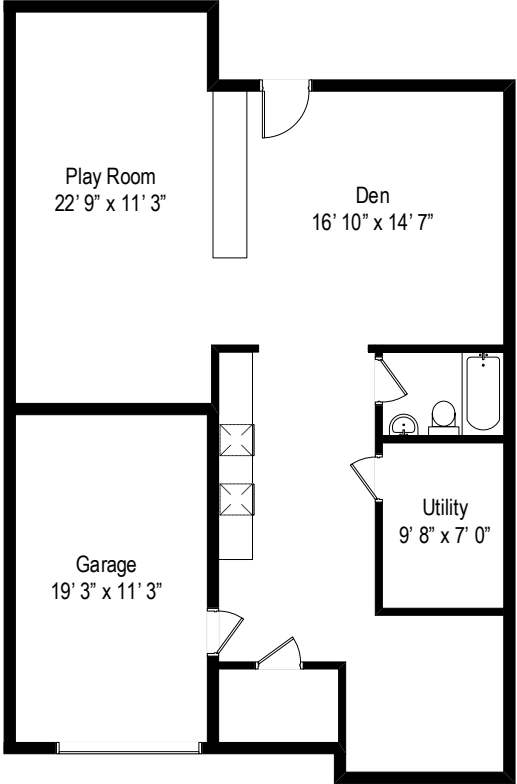

Lower Level

222-02 38 Avenue - Bayside, NY 11361

All dimensions are approximate. This plan is for marketing purposes only.