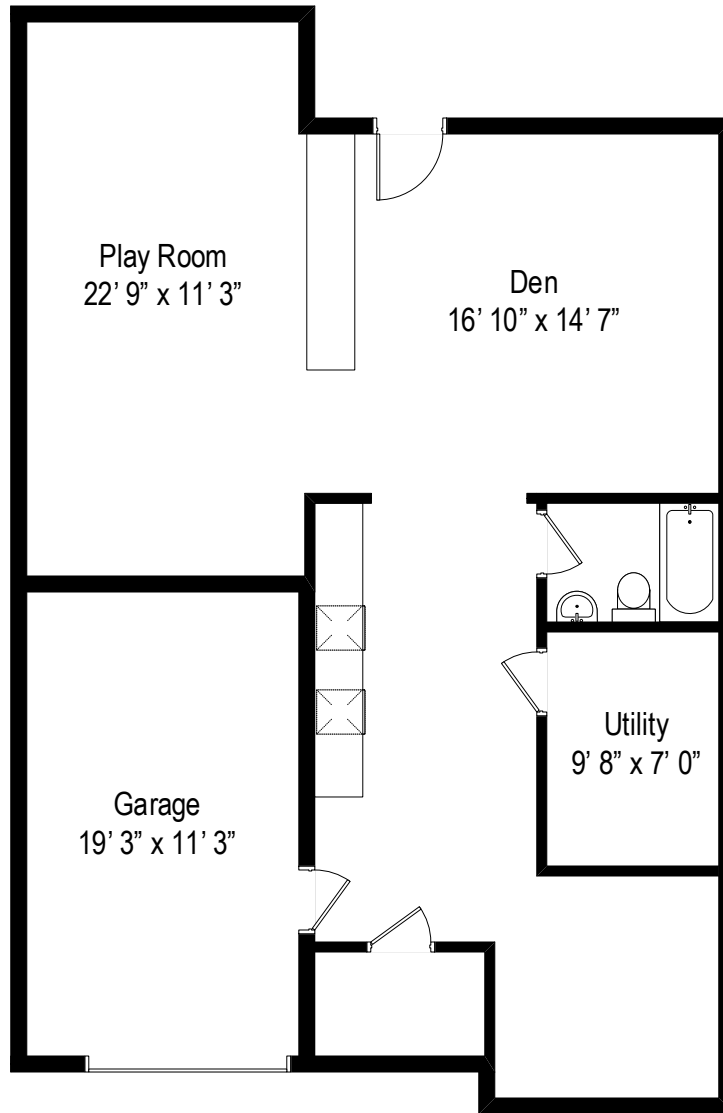

222-02 38 Avenue - Bayside, NY 11361

Ground Level

All dimensions are approximate. This plan is for marketing purposes only.

222-02 38 Avenue - Bayside, NY 11361

Second Level

All dimensions are approximate. This plan is for marketing purposes only.

222-02 38 Avenue - Bayside, NY 11361

Lower Level

All dimensions are approximate. This plan is for marketing purposes only.

# Ground Level

# Lower Level

222-02 38 Avenue - Bayside, NY 11361

All dimensions are approximate. This plan is for marketing purposes only.