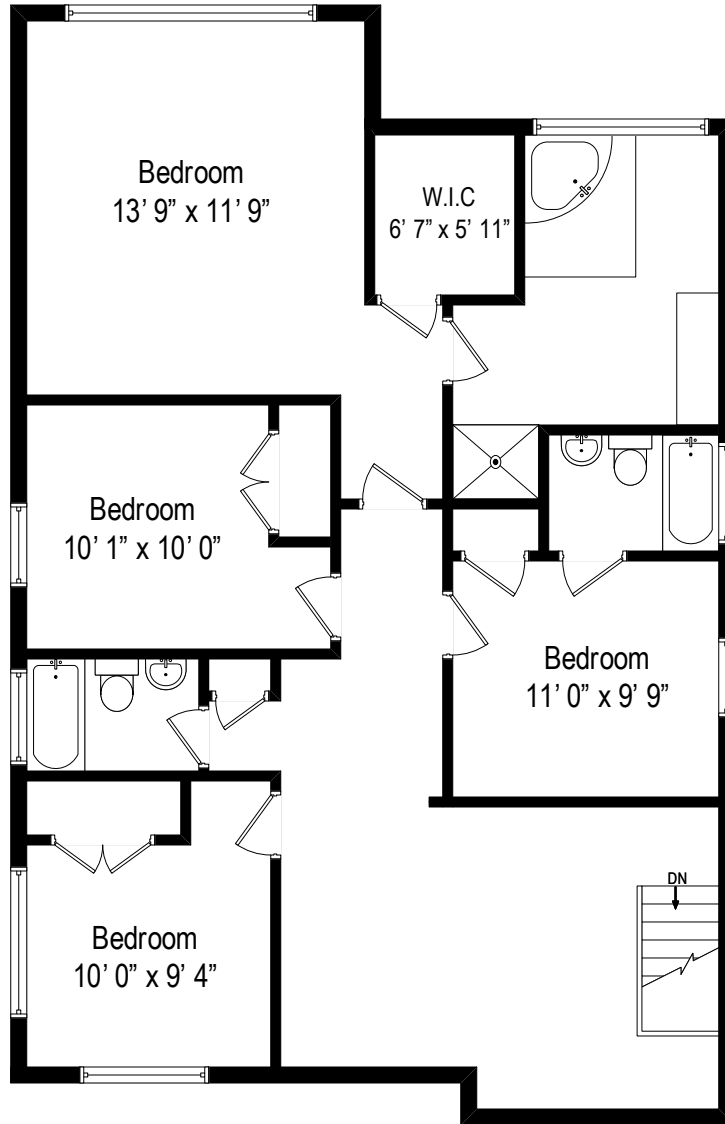

222-02 38 Avenue - Bayside, NY 11361

Ground Level

All dimensions are approximate. This plan is for marketing purposes only.

222-02 38 Avenue - Bayside, NY 11361

Second Level

All dimensions are approximate. This plan is for marketing purposes only.

222-02 38 Avenue - Bayside, NY 11361

Lower Level

All dimensions are approximate. This plan is for marketing purposes only.

# Ground Level

# Lower Level

222-02 38 Avenue - Bayside, NY 11361

All dimensions are approximate. This plan is for marketing purposes only.