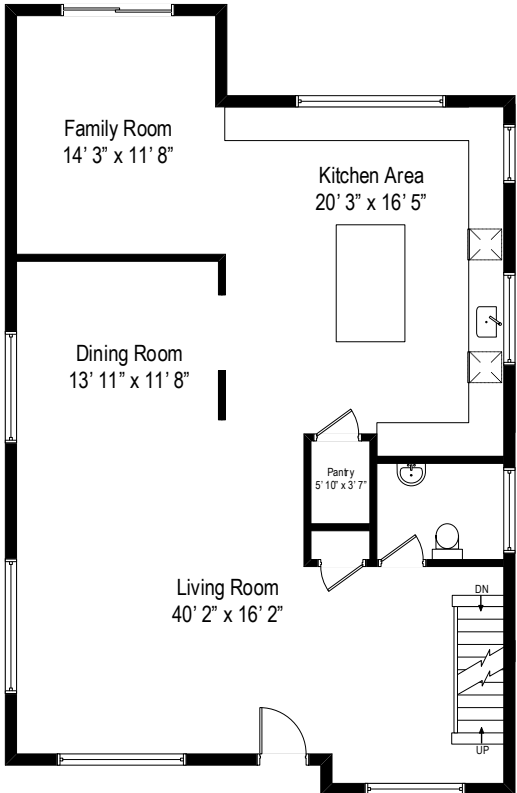

222-02 38 Avenue - Bayside, NY 11361

Ground Level

All dimensions are approximate. This plan is for marketing purposes only.

222-02 38 Avenue - Bayside, NY 11361

Second Level

All dimensions are approximate. This plan is for marketing purposes only.

222-02 38 Avenue - Bayside, NY 11361

Lower Level

All dimensions are approximate. This plan is for marketing purposes only.

# Ground Level

# Lower Level

222-02 38 Avenue - Bayside, NY 11361

All dimensions are approximate. This plan is for marketing purposes only.