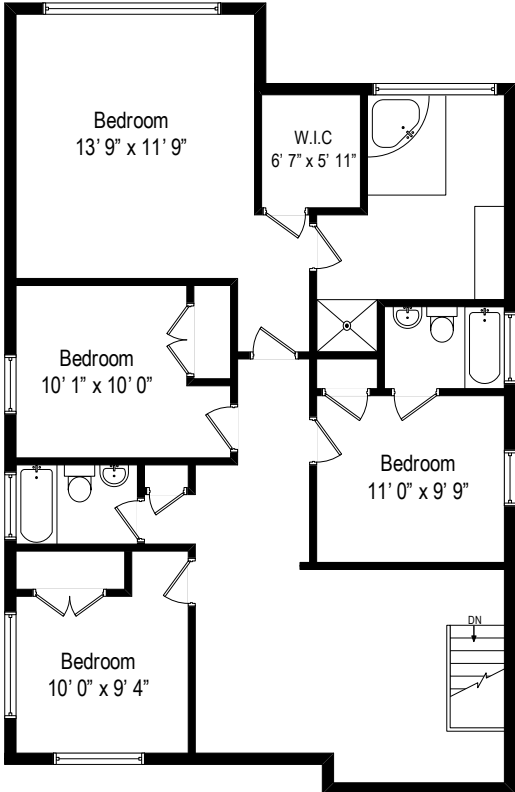

222-02 38 Avenue - Bayside, NY 11361

Ground Level

All dimensions are approximate. This plan is for marketing purposes only.

222-02 38 Avenue - Bayside, NY 11361

Second Level

All dimensions are approximate. This plan is for marketing purposes only.

222-02 38 Avenue - Bayside, NY 11361

Lower Level

All dimensions are approximate. This plan is for marketing purposes only.

# Ground Level

# Lower Level

222-02 38 Avenue - Bayside, NY 11361

All dimensions are approximate. This plan is for marketing purposes only.