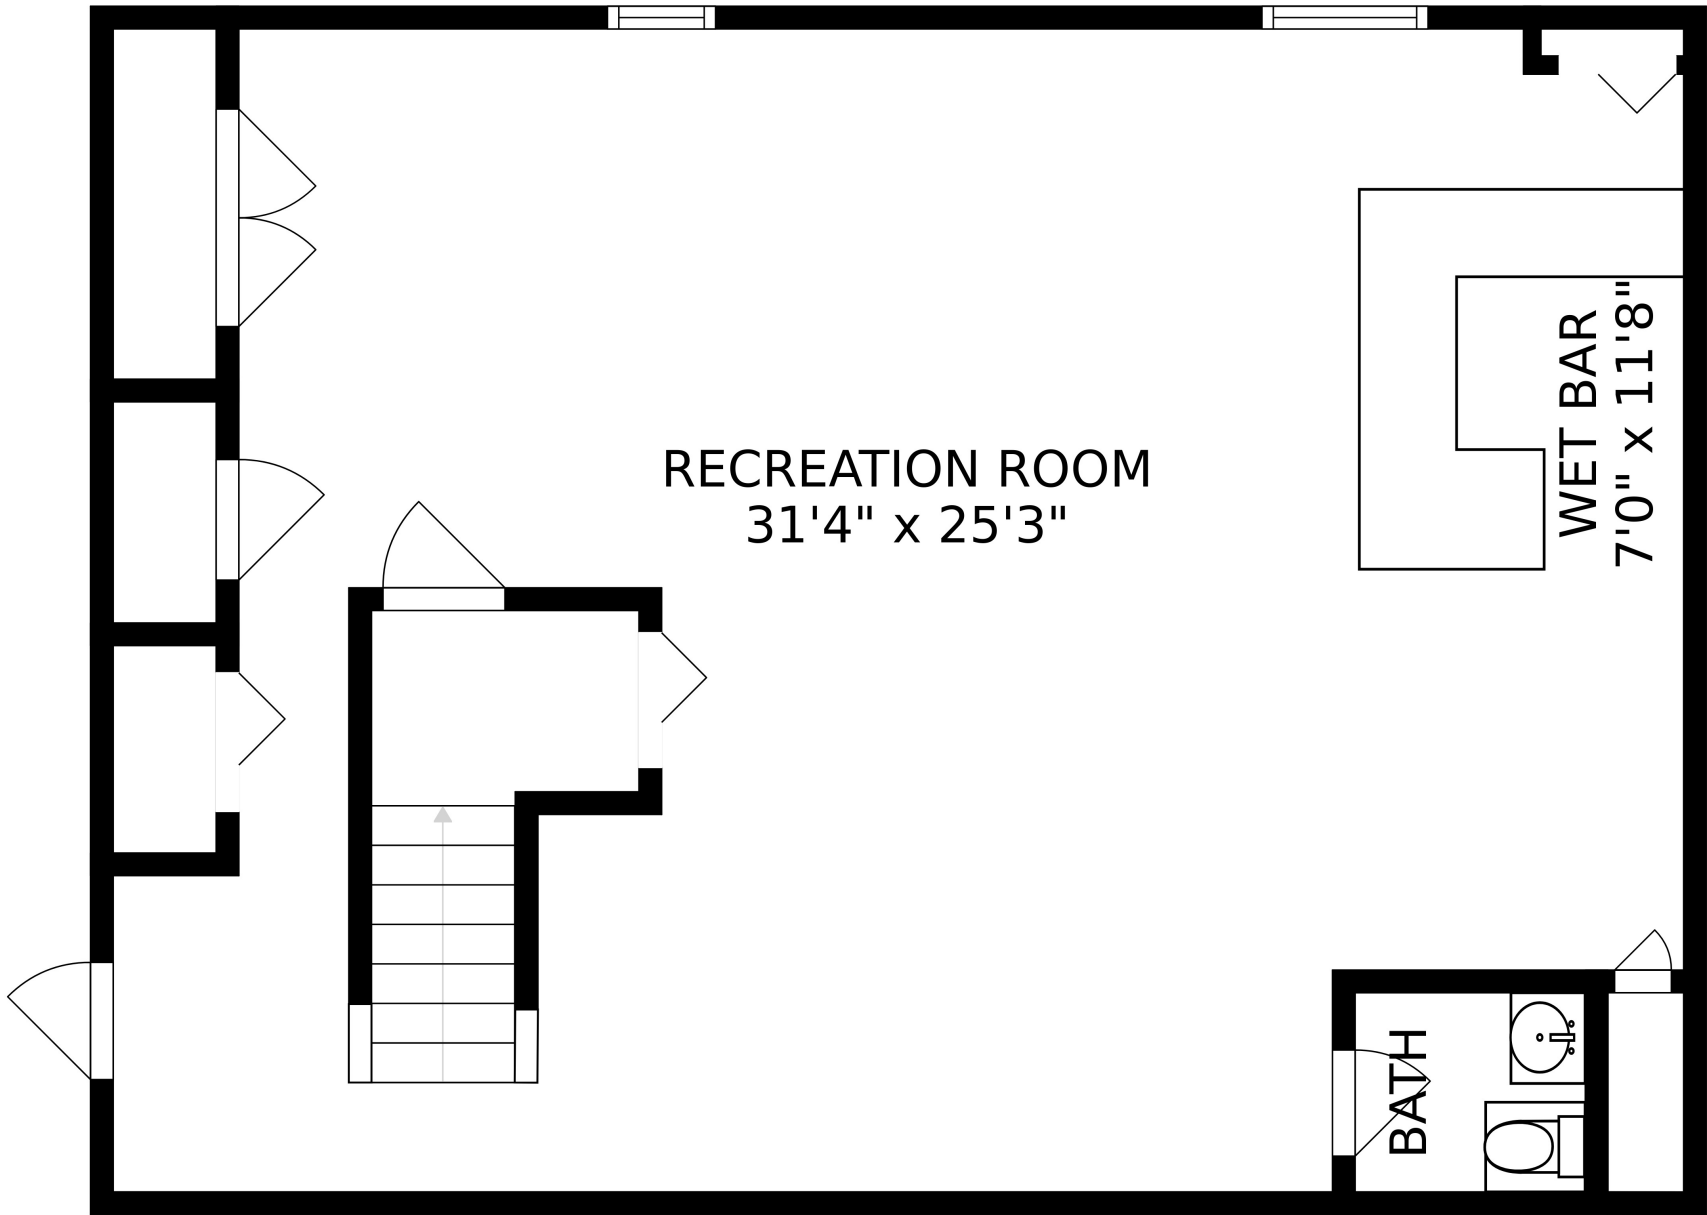

SIZES AND DIMENSIONS ARE APPROXIMATE, ACTUAL MAY VARY.

SIZES AND DIMENSIONS ARE APPROXIMATE, ACTUAL MAY VARY.

SIZES AND DIMENSIONS ARE APPROXIMATE, ACTUAL MAY VARY.

RECREATION ROOM
31'4" x 25'3"

WET BAR
7'0" x 11'8"

BATH

SIZES AND DIMENSIONS ARE APPROXIMATE, ACTUAL MAY VARY.