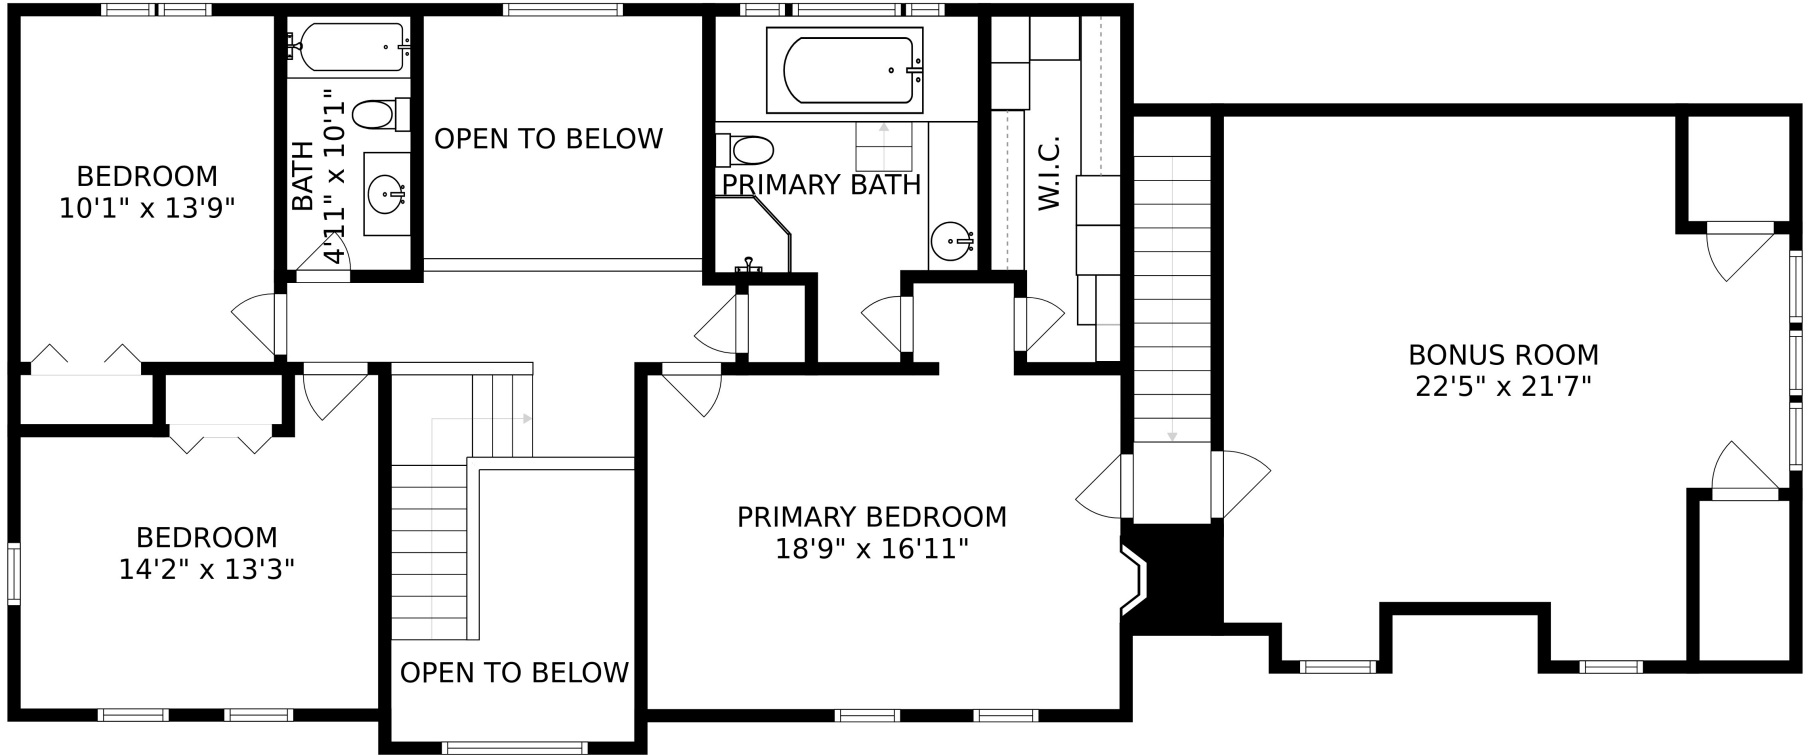

SIZES AND DIMENSIONS ARE APPROXIMATE, ACTUAL MAY VARY.

SIZES AND DIMENSIONS ARE APPROXIMATE, ACTUAL MAY VARY.

SIZES AND DIMENSIONS ARE APPROXIMATE, ACTUAL MAY VARY.

RECREATION ROOM
31'4" x 25'3"

WET BAR
7'0" x 11'8"

BATH

SIZES AND DIMENSIONS ARE APPROXIMATE, ACTUAL MAY VARY.