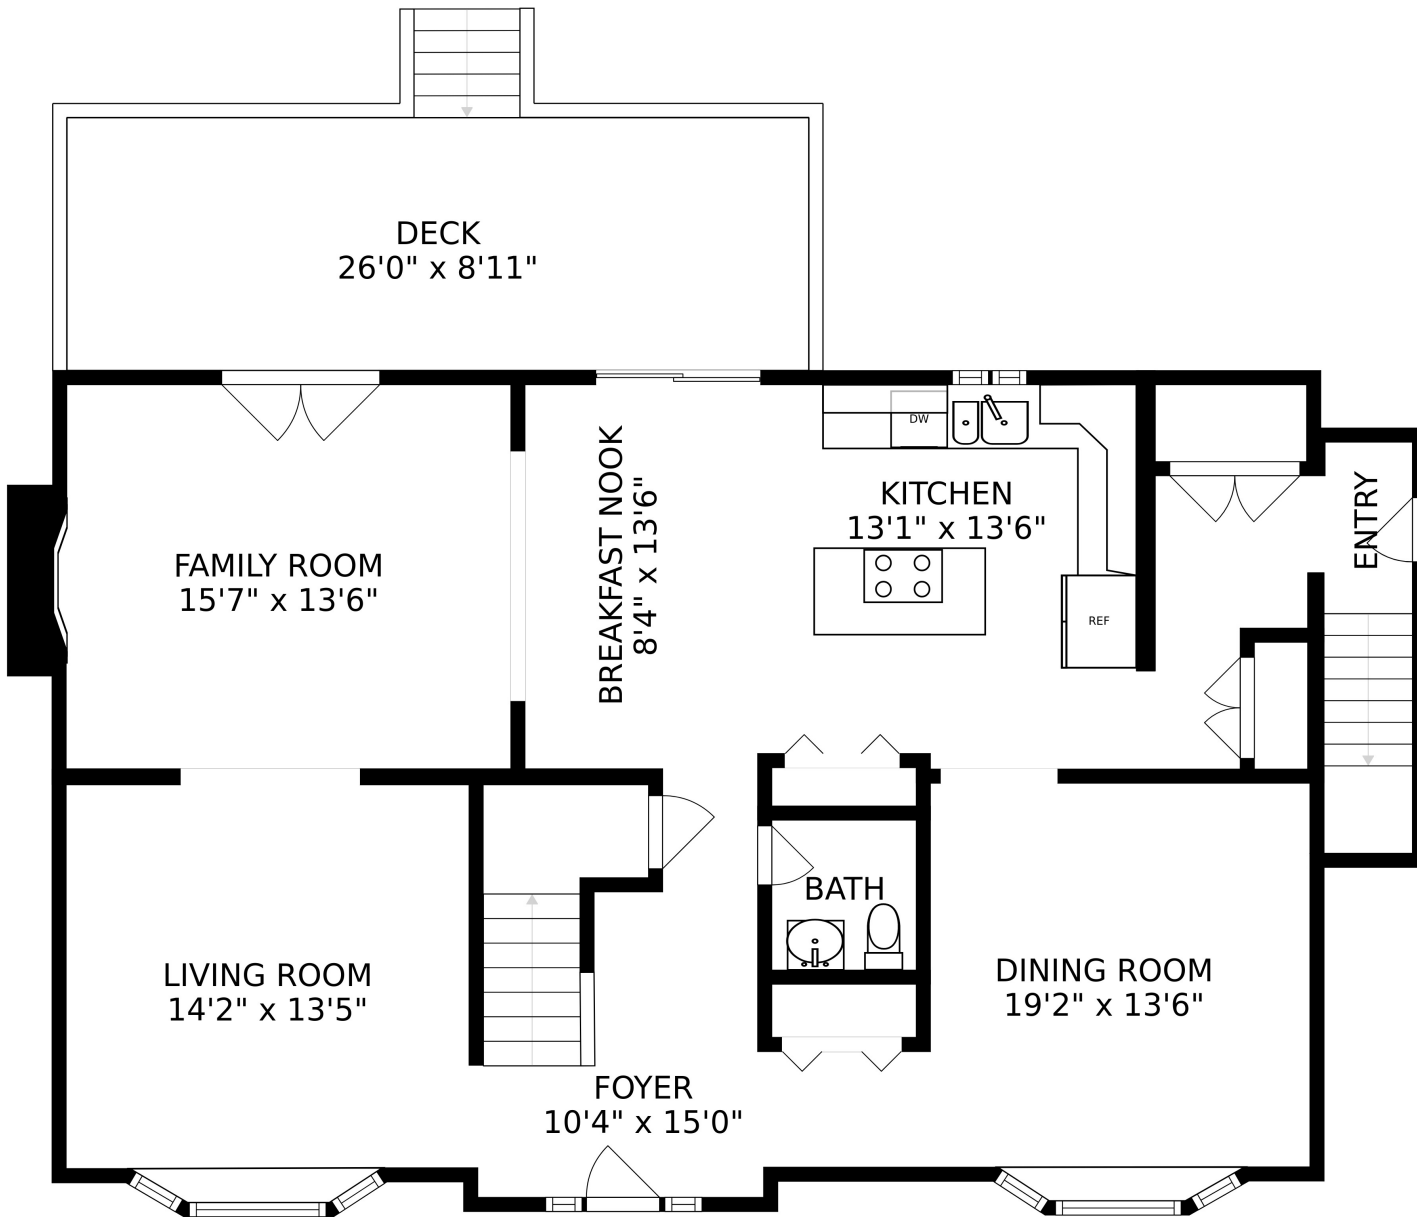

SIZES AND DIMENSIONS ARE APPROXIMATE, ACTUAL MAY VARY.

SIZES AND DIMENSIONS ARE APPROXIMATE, ACTUAL MAY VARY.

SIZES AND DIMENSIONS ARE APPROXIMATE, ACTUAL MAY VARY.

RECREATION ROOM
31'4" x 25'3"

WET BAR
7'0" x 11'8"

BATH

SIZES AND DIMENSIONS ARE APPROXIMATE, ACTUAL MAY VARY.