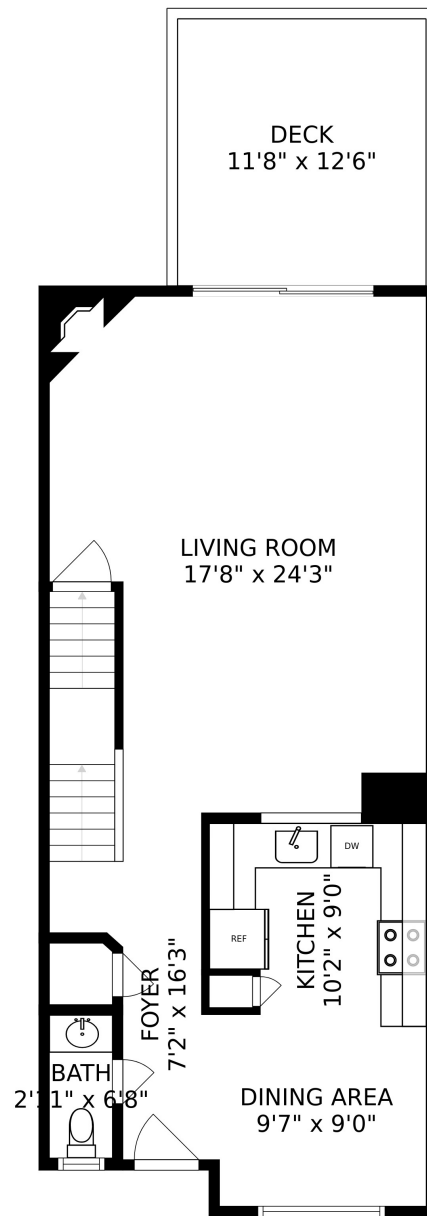

SIZES AND DIMENSIONS ARE APPROXIMATE, ACTUAL MAY VARY.

ATTIC/LOFT  
17'8" x 19'9"

SIZES AND DIMENSIONS ARE APPROXIMATE, ACTUAL MAY VARY.

SIZES AND DIMENSIONS ARE APPROXIMATE, ACTUAL MAY VARY.

SIZES AND DIMENSIONS ARE APPROXIMATE, ACTUAL MAY VARY.

SIZES AND DIMENSIONS ARE APPROXIMATE, ACTUAL MAY VARY.