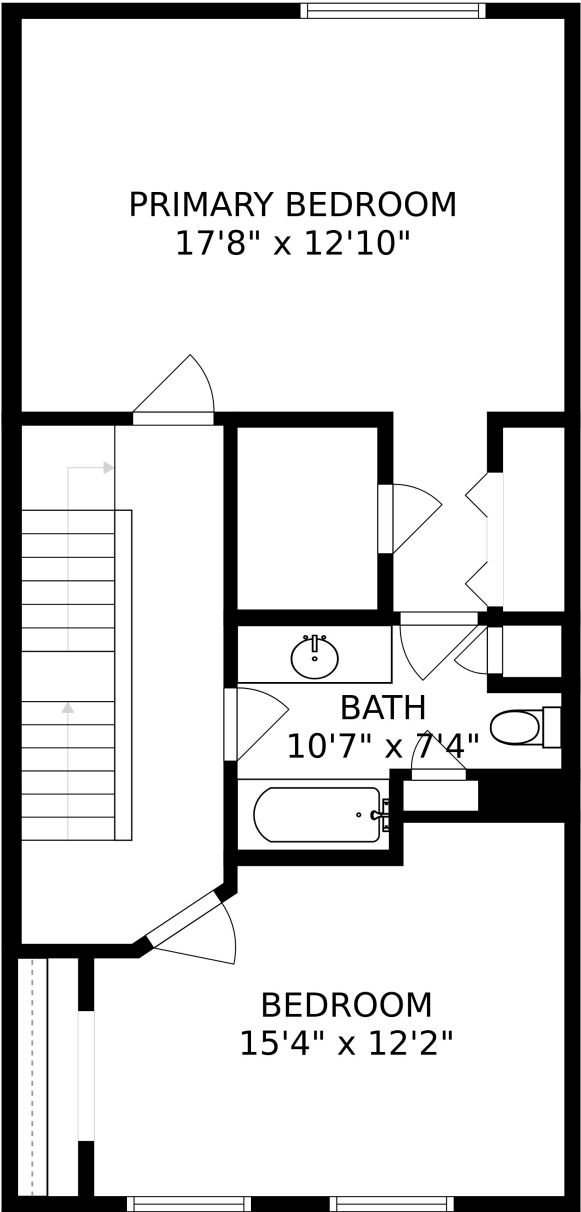

SIZES AND DIMENSIONS ARE APPROXIMATE, ACTUAL MAY VARY.

ATTIC/LOFT  
17'8" x 19'9"

SIZES AND DIMENSIONS ARE APPROXIMATE, ACTUAL MAY VARY.

SIZES AND DIMENSIONS ARE APPROXIMATE, ACTUAL MAY VARY.

SIZES AND DIMENSIONS ARE APPROXIMATE, ACTUAL MAY VARY.

SIZES AND DIMENSIONS ARE APPROXIMATE, ACTUAL MAY VARY.