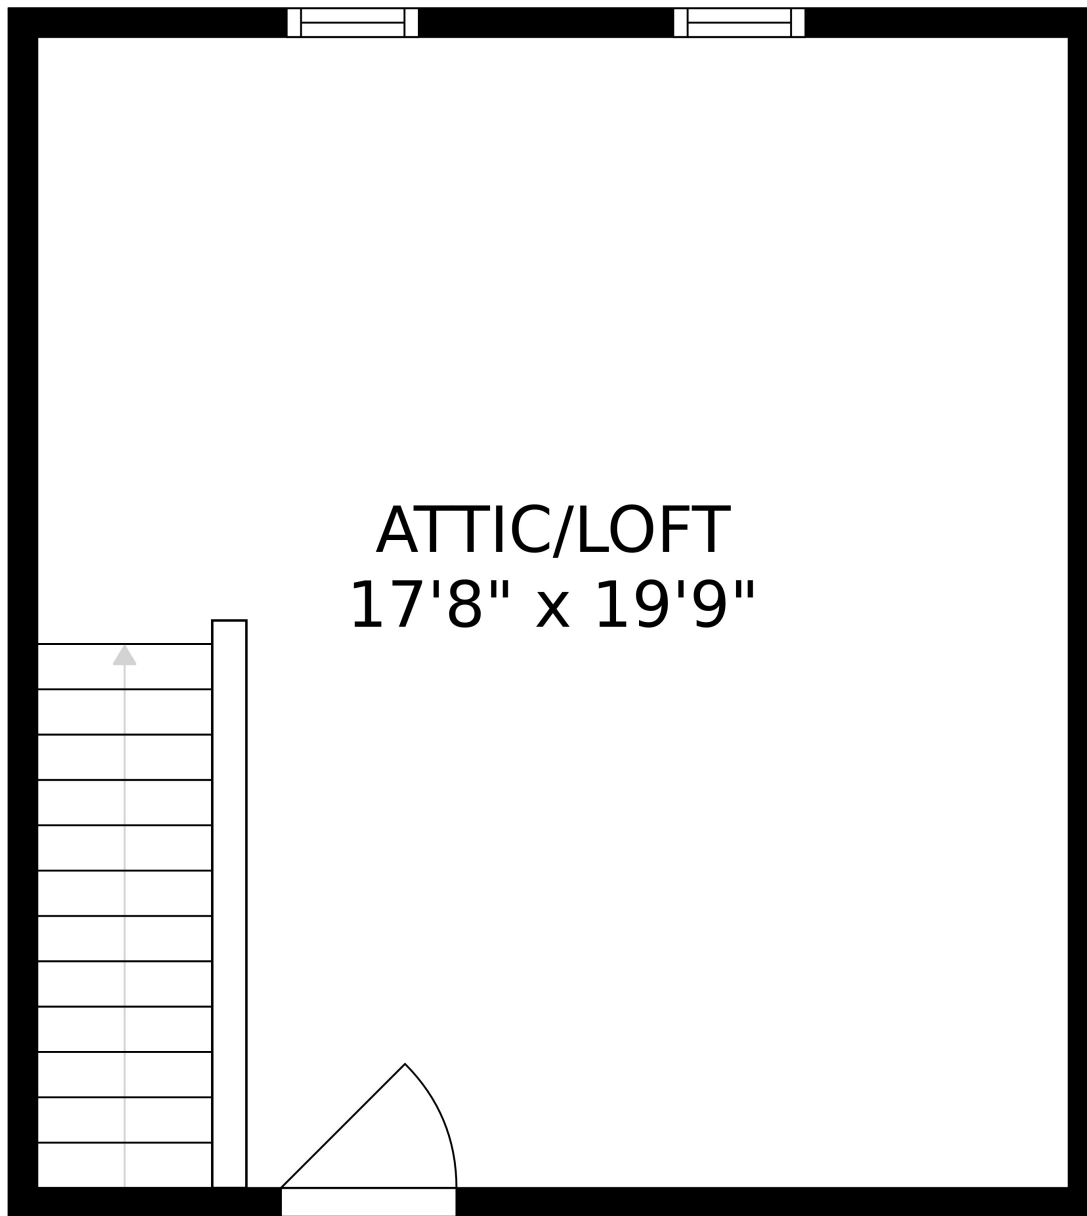

SIZES AND DIMENSIONS ARE APPROXIMATE, ACTUAL MAY VARY.

ATTIC/LOFT  
17'8" x 19'9"

SIZES AND DIMENSIONS ARE APPROXIMATE, ACTUAL MAY VARY.

SIZES AND DIMENSIONS ARE APPROXIMATE, ACTUAL MAY VARY.

SIZES AND DIMENSIONS ARE APPROXIMATE, ACTUAL MAY VARY.

SIZES AND DIMENSIONS ARE APPROXIMATE, ACTUAL MAY VARY.