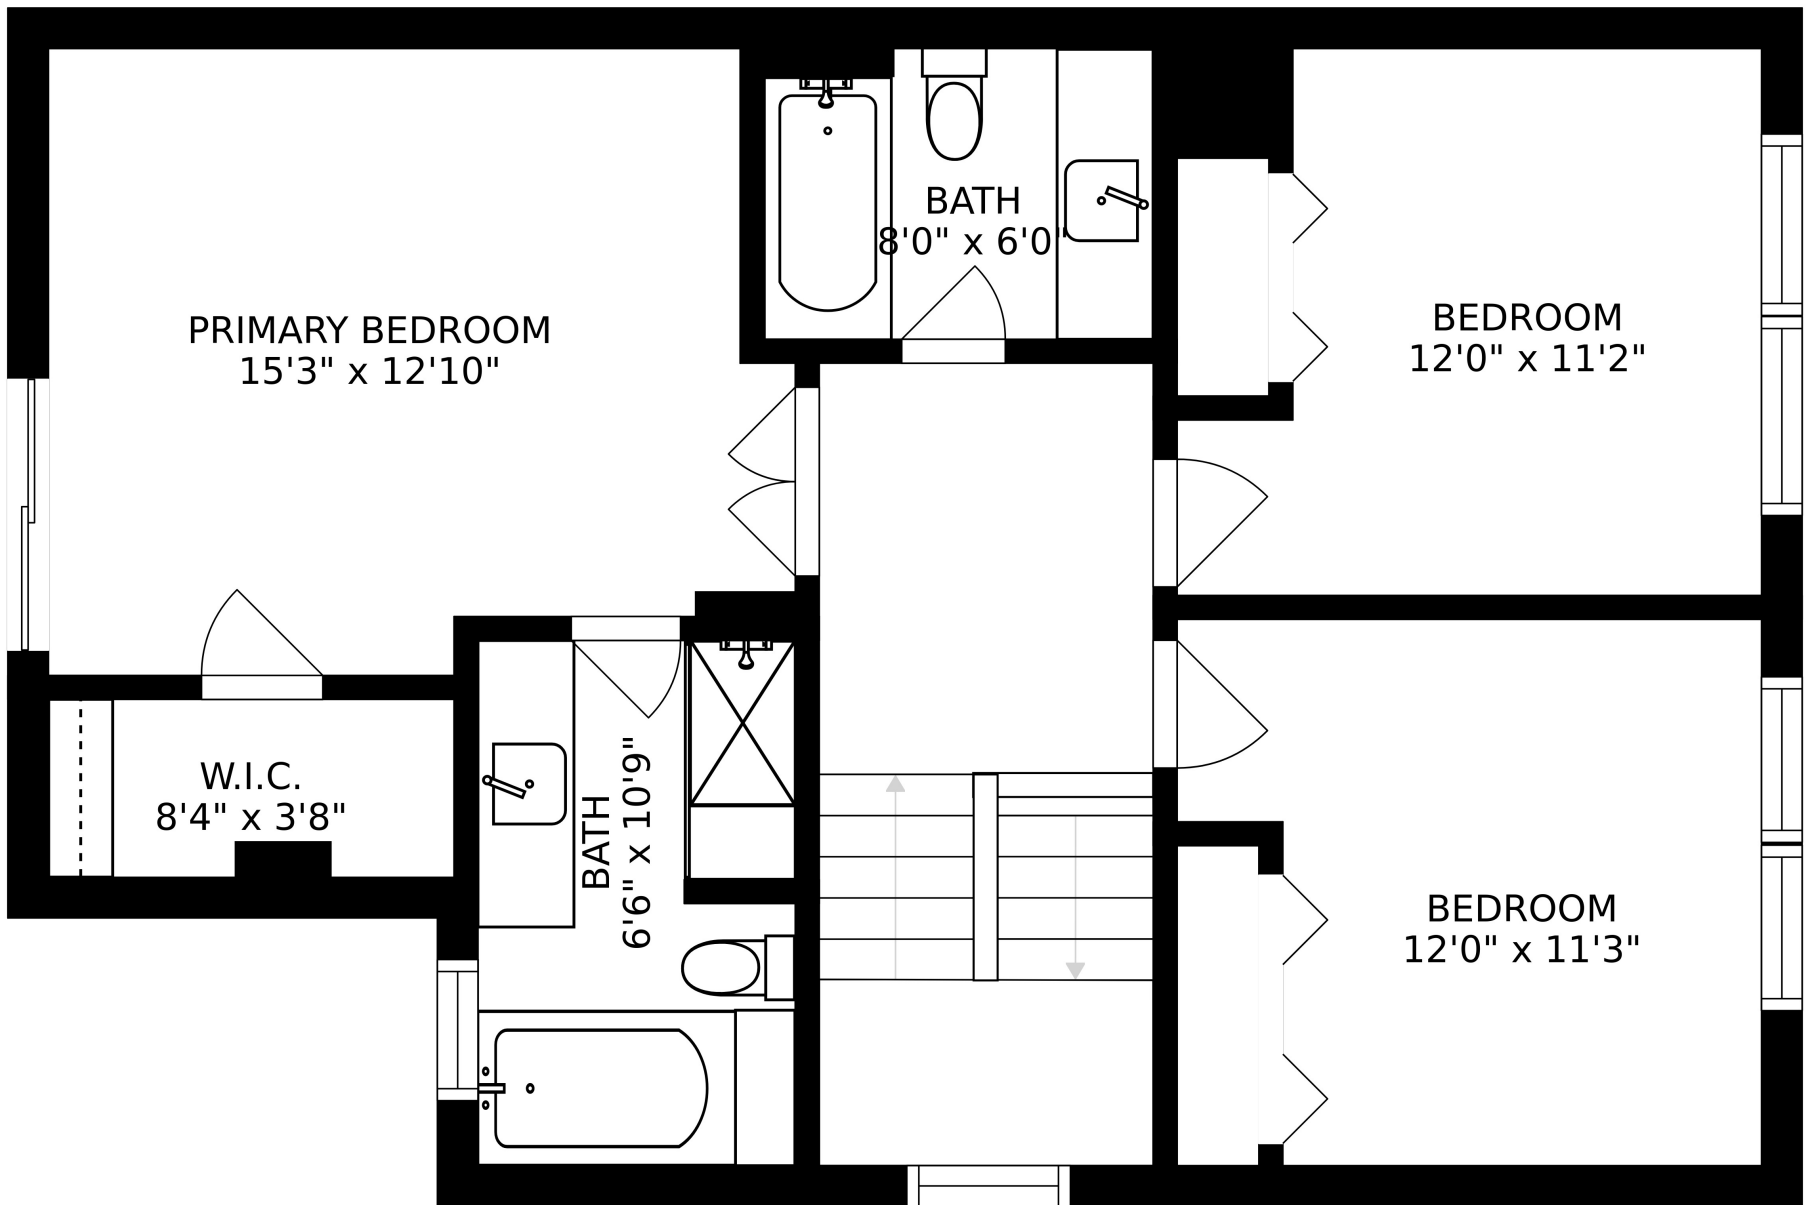

SIZES AND DIMENSIONS ARE APPROXIMATE, ACTUAL MAY VARY.

PRIMARY BEDROOM
15'3" x 12'10"

BATH
8'0" x 6'0"

BEDROOM
12'0" x 11'2"

W.I.C.
8'4" x 3'8"

BATH
6'6" x 10'9"

BEDROOM
12'0" x 11'3"

SIZES AND DIMENSIONS ARE APPROXIMATE, ACTUAL MAY VARY.

SIZES AND DIMENSIONS ARE APPROXIMATE, ACTUAL MAY VARY.

SIZES AND DIMENSIONS ARE APPROXIMATE, ACTUAL MAY VARY.

SIZES AND DIMENSIONS ARE APPROXIMATE, ACTUAL MAY VARY.