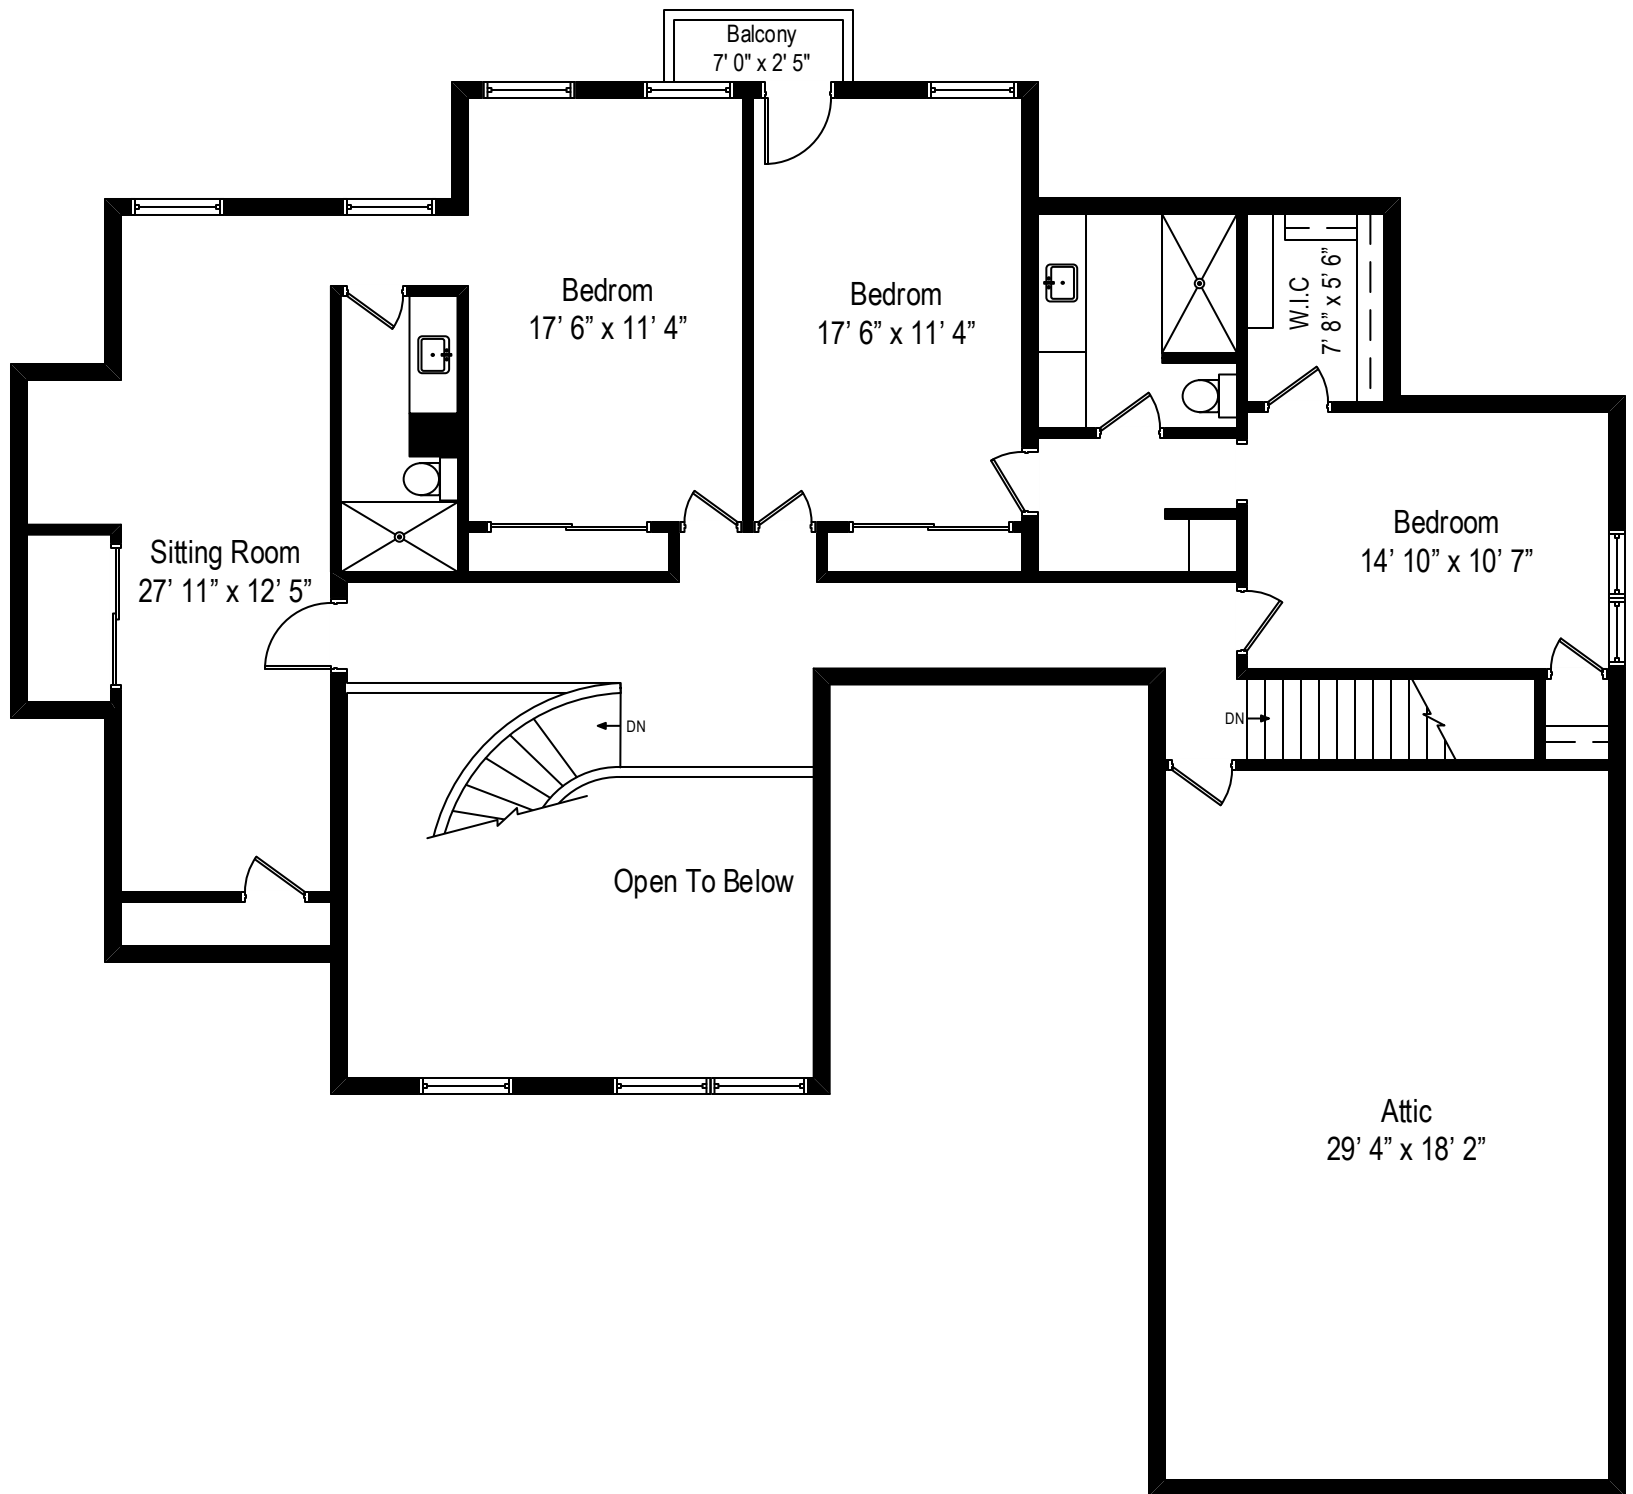

7 Roberts Road - New City, NY 10956

First Level

All dimensions are approximate. This plan is for marketing purposes only.

7 Roberts Road - New City, NY 10956

Second Level

All dimensions are approximate. This plan is for marketing purposes only.

7 Roberts Road - New City, NY 10956

Lower Level

All dimensions are approximate. This plan is for marketing purposes only.