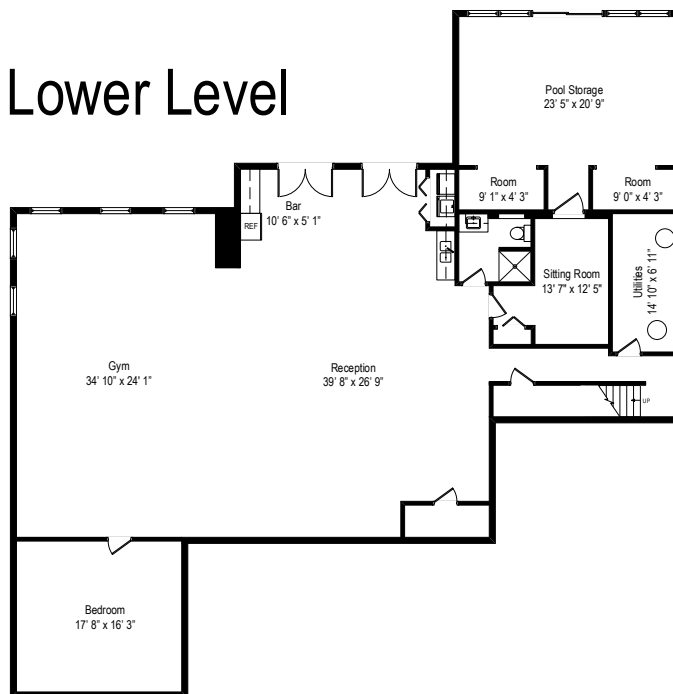

Lower Level

7 Roberts Road - New City, NY 10956