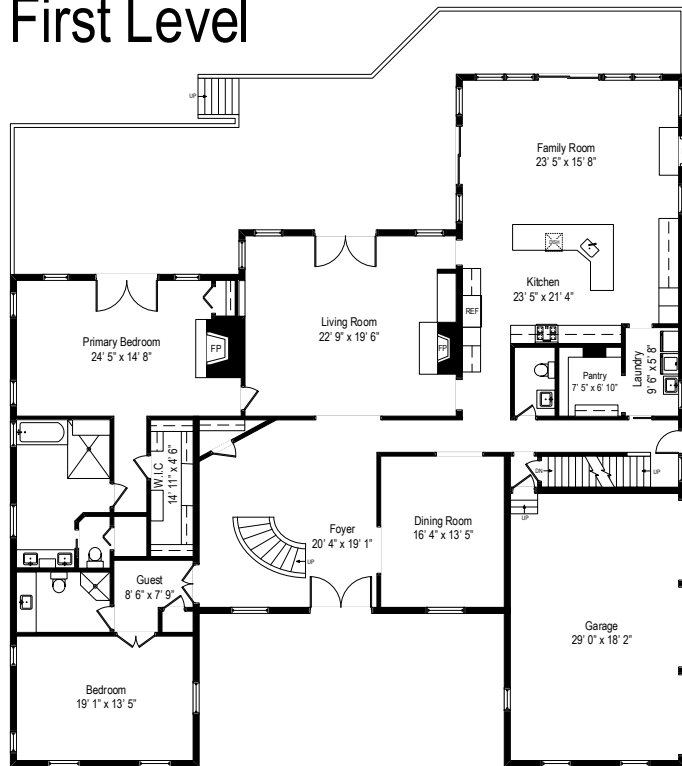

7 Roberts Road - New City, NY 10956

First Level

All dimensions are approximate. This plan is for marketing purposes only.

7 Roberts Road - New City, NY 10956

Second Level

All dimensions are approximate. This plan is for marketing purposes only.

7 Roberts Road - New City, NY 10956

Lower Level

All dimensions are approximate. This plan is for marketing purposes only.

# Second Level

# First Level