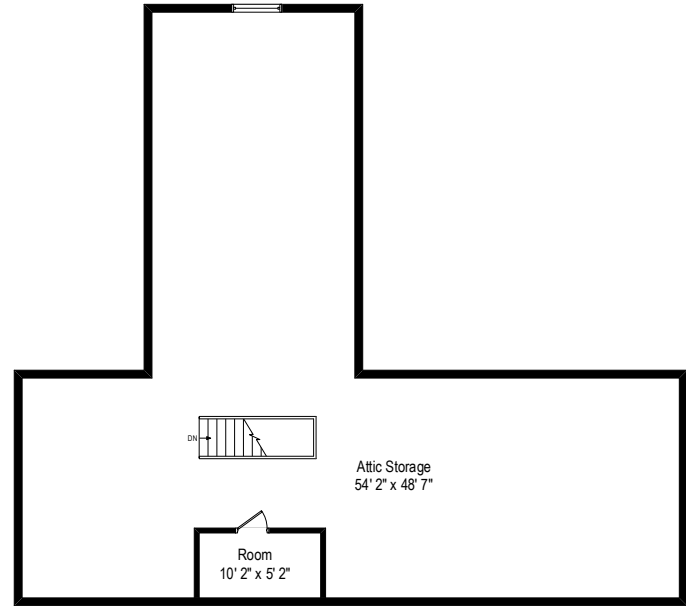

Attic Level