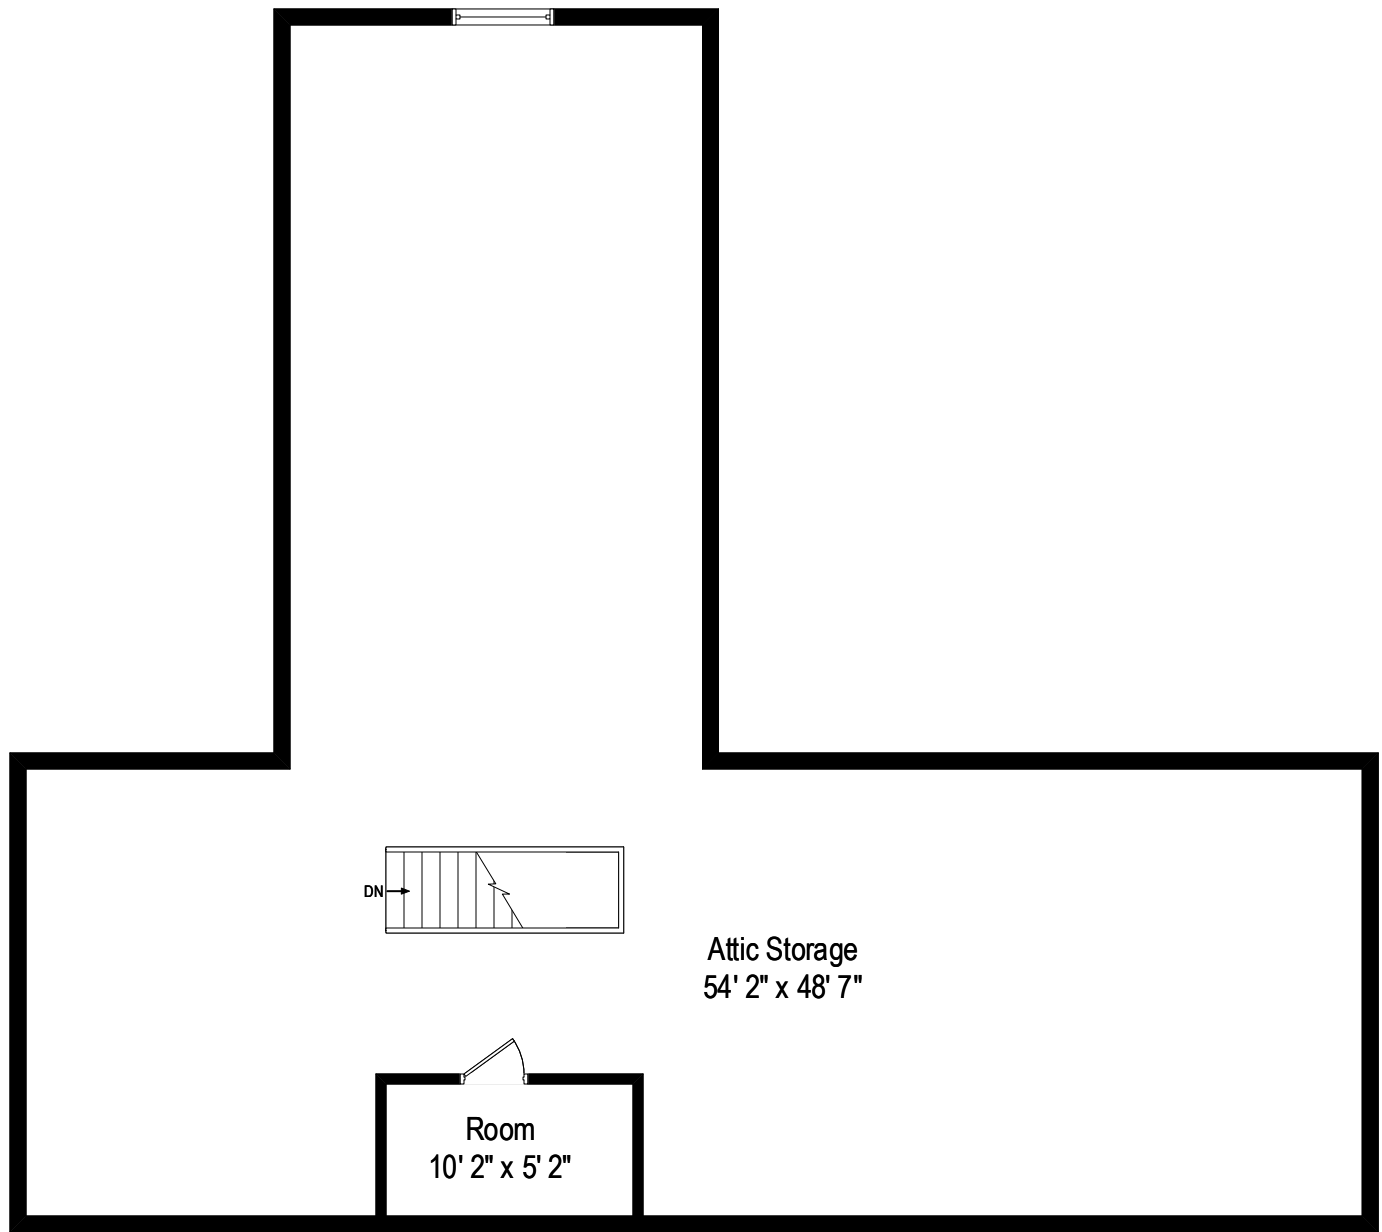

290 Overlook Road - New Rochelle, NY 10804

First Level

All dimensions are approximate. This plan is for marketing purposes only.

290 Overlook Road - New Rochelle, NY 10804

Second Level

All dimensions are approximate. This plan is for marketing purposes only.

290 Overlook Road - New Rochelle, NY 10804

Attic Level

All dimensions are approximate. This plan is for marketing purposes only.

290 Overlook Road - New Rochelle, NY 10804

Lower Level

All dimensions are approximate. This plan is for marketing purposes only.

## Lower Level

290 Overlook Road - New Rochelle, NY 10804

All dimensions are approximate. This plan is for marketing purposes only.