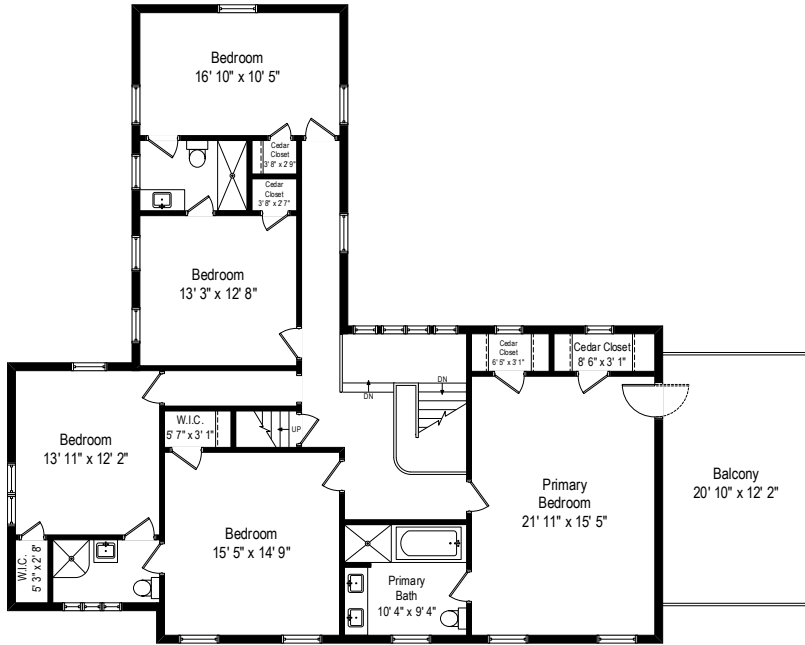

290 Overlook Road - New Rochelle, NY 10804

First Level

All dimensions are approximate. This plan is for marketing purposes only.

290 Overlook Road - New Rochelle, NY 10804

Second Level

All dimensions are approximate. This plan is for marketing purposes only.

290 Overlook Road - New Rochelle, NY 10804

Attic Level

All dimensions are approximate. This plan is for marketing purposes only.

290 Overlook Road - New Rochelle, NY 10804

Lower Level

All dimensions are approximate. This plan is for marketing purposes only.

## Second Level

## First Level