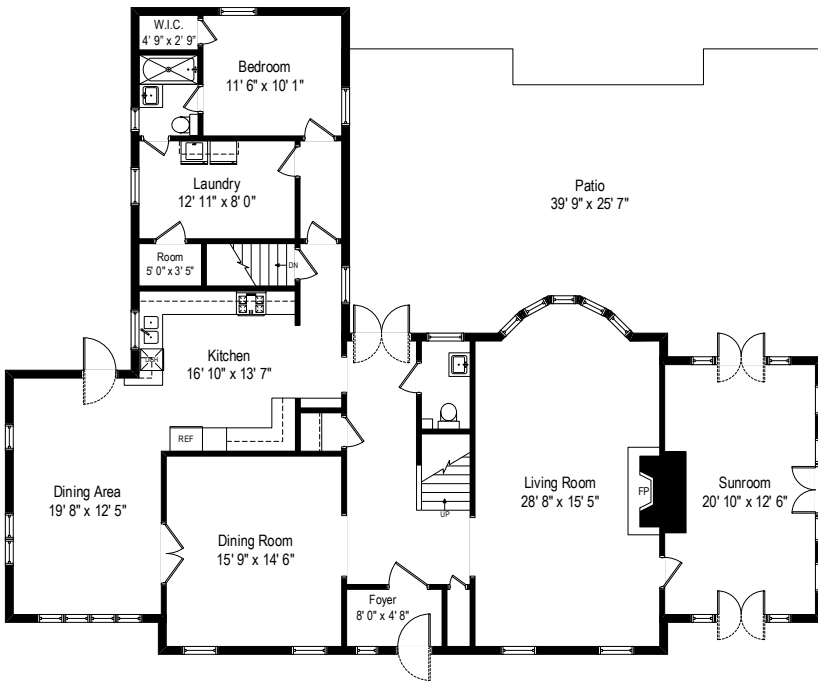

First Level