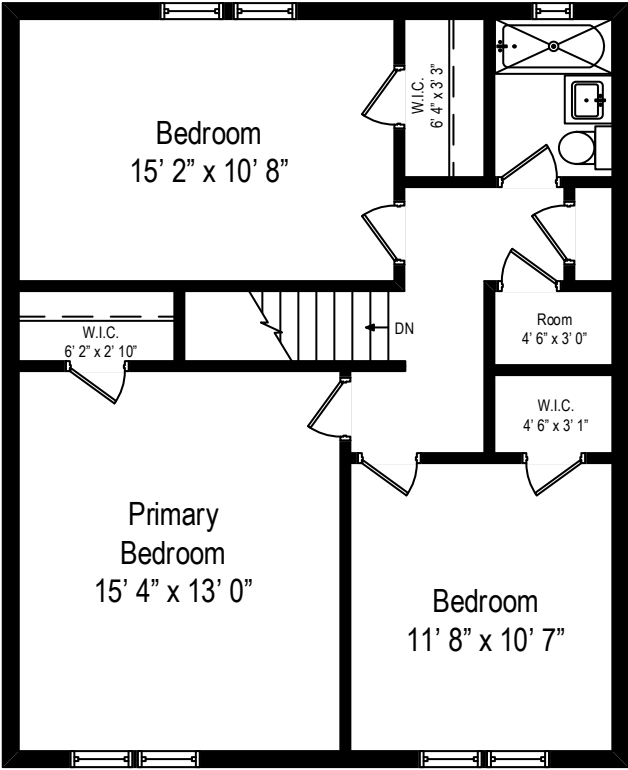

38 Suburbia Drive - Jersey City, NJ 07305

First Level

All dimensions are approximate. This plan is for marketing purposes only.

38 Suburbia Drive - Jersey City, NJ 07305

Second Level

All dimensions are approximate. This plan is for marketing purposes only.

38 Suburbia Drive - Jersey City, NJ 07305

Lower Level

All dimensions are approximate. This plan is for marketing purposes only.

# Second Level