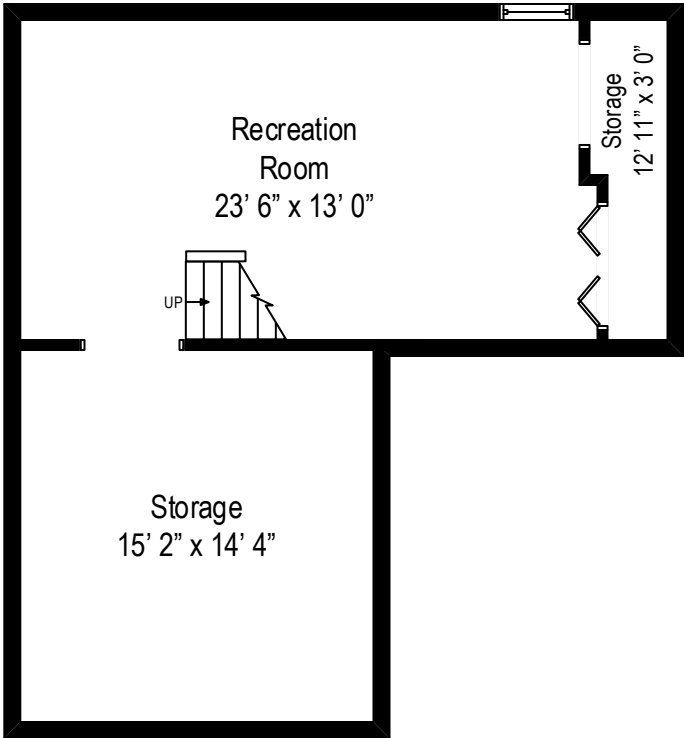

38 Suburbia Drive - Jersey City, NJ 07305

First Level

All dimensions are approximate. This plan is for marketing purposes only.

38 Suburbia Drive - Jersey City, NJ 07305

Second Level

All dimensions are approximate. This plan is for marketing purposes only.

38 Suburbia Drive - Jersey City, NJ 07305

Lower Level

All dimensions are approximate. This plan is for marketing purposes only.