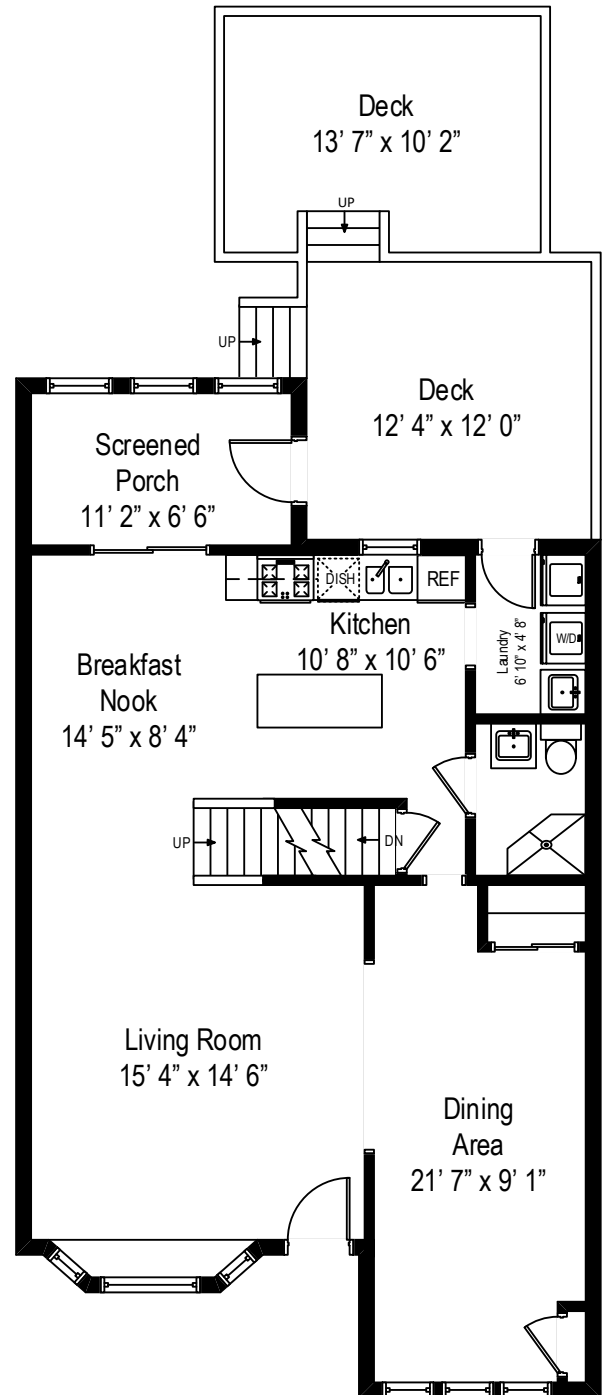

38 Suburbia Drive - Jersey City, NJ 07305

First Level

All dimensions are approximate. This plan is for marketing purposes only.

38 Suburbia Drive - Jersey City, NJ 07305

Second Level

All dimensions are approximate. This plan is for marketing purposes only.

38 Suburbia Drive - Jersey City, NJ 07305

Lower Level

All dimensions are approximate. This plan is for marketing purposes only.

# Second Level

# First Level