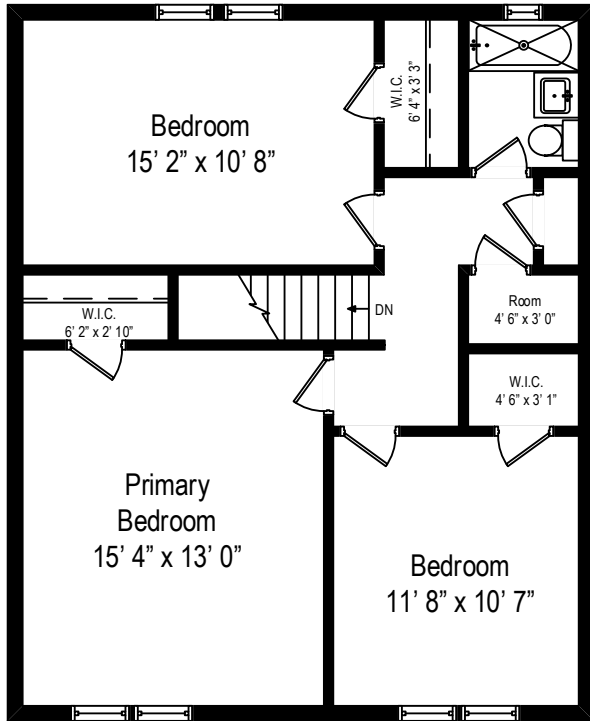

Second Level