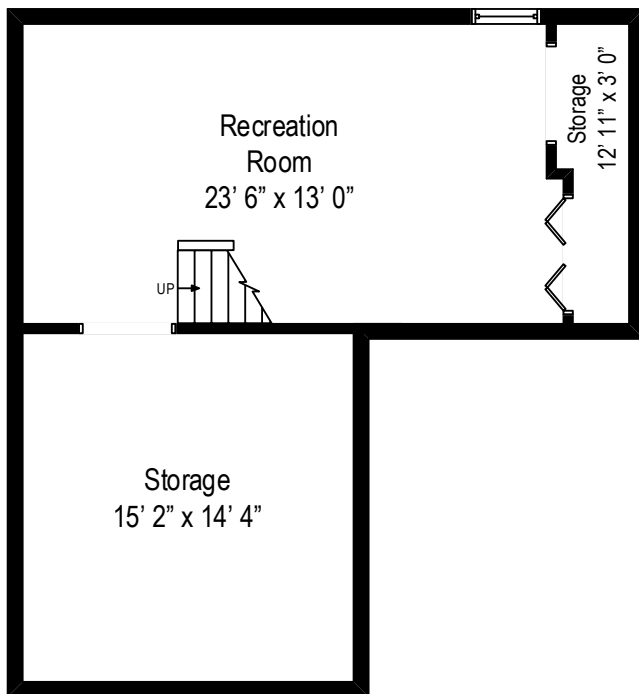

Lower Level

38 Suburbia Drive - Jersey City, NJ 07305