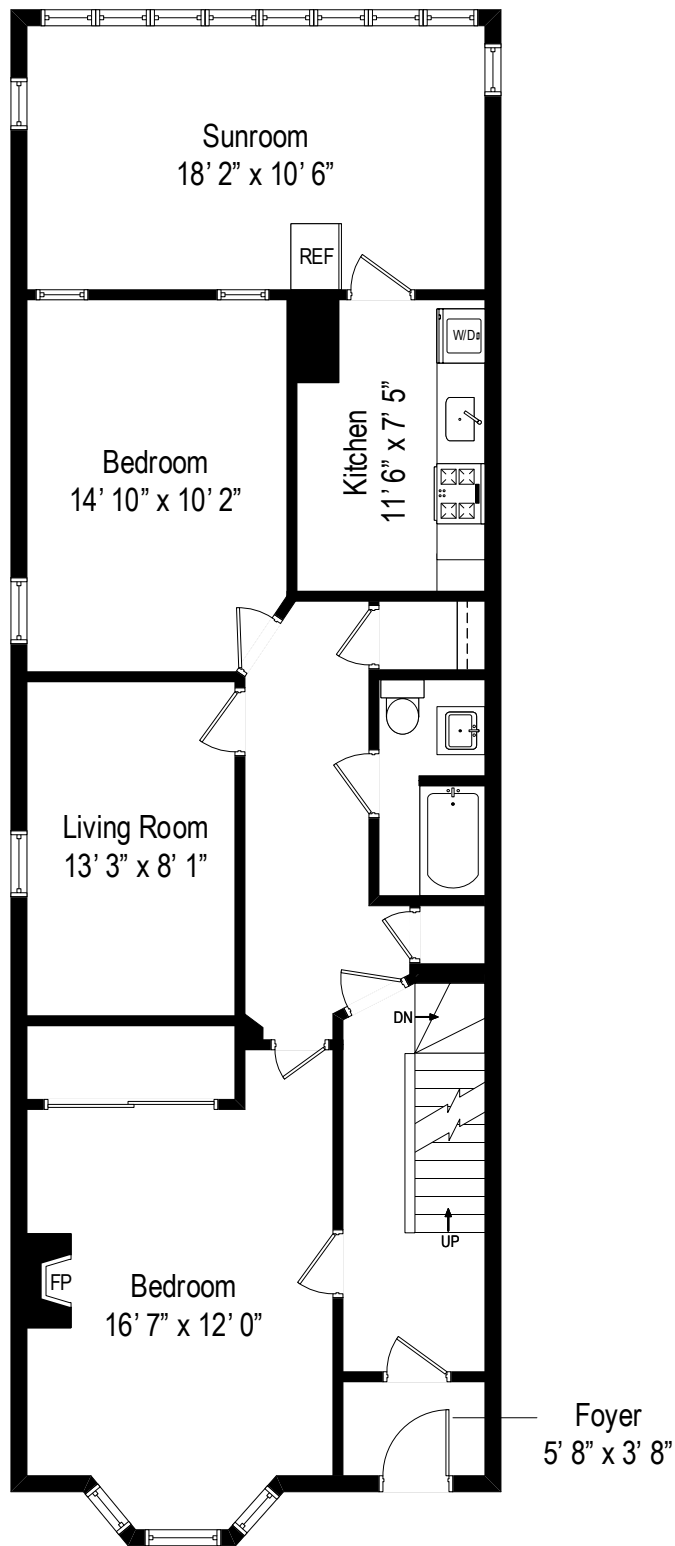

943 East 156th Street - The Bronx, NY 10455

First Level

All dimensions are approximate. This plan is for marketing purposes only.

943 East 156th Street - The Bronx, NY 10455

Second Level

All dimensions are approximate. This plan is for marketing purposes only.

943 East 156th Street - The Bronx, NY 10455

Third Level

All dimensions are approximate. This plan is for marketing purposes only.

943 East 156th Street - The Bronx, NY 10455

Lower Level

All dimensions are approximate. This plan is for marketing purposes only.

Lower Level

First Level

Second Level

Third Level

943 East 156th Street - The Bronx, NY 10455