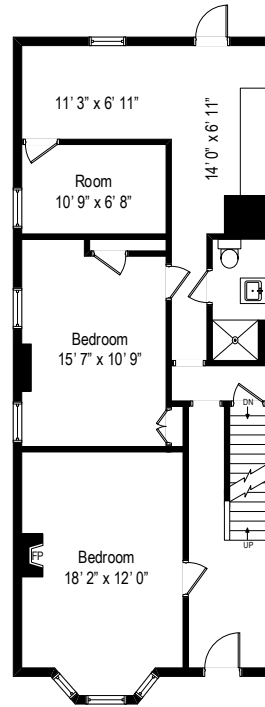

943 East 156th Street - The Bronx, NY 10455

First Level

All dimensions are approximate. This plan is for marketing purposes only.

943 East 156th Street - The Bronx, NY 10455

Second Level

All dimensions are approximate. This plan is for marketing purposes only.

943 East 156th Street - The Bronx, NY 10455

Third Level

All dimensions are approximate. This plan is for marketing purposes only.

943 East 156th Street - The Bronx, NY 10455

Lower Level

All dimensions are approximate. This plan is for marketing purposes only.

Lower Level

First Level

Second Level

Third Level

943 East 156th Street - The Bronx, NY 10455