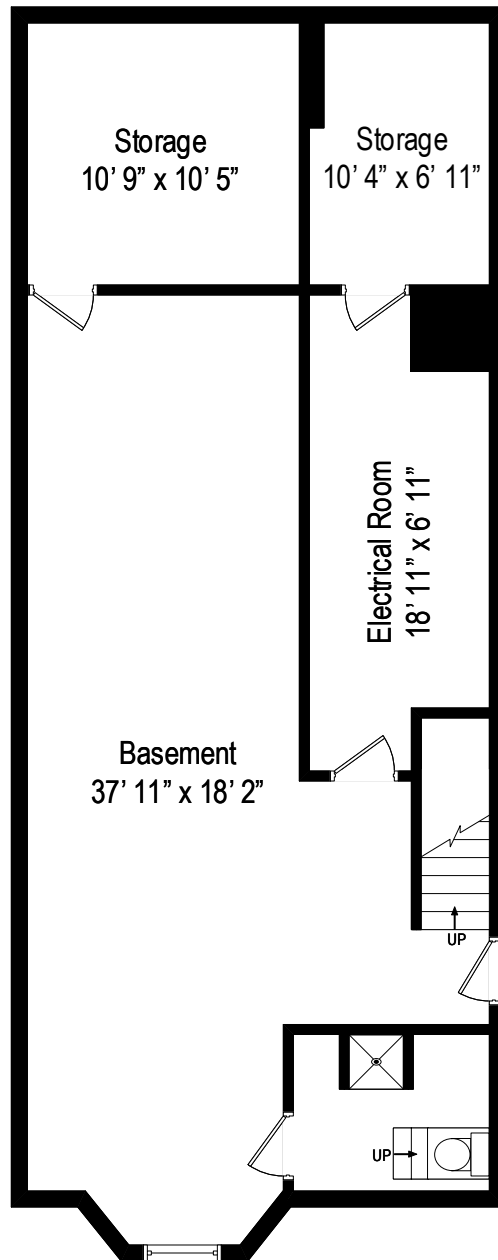

943 East 156th Street - The Bronx, NY 10455

First Level

All dimensions are approximate. This plan is for marketing purposes only.

943 East 156th Street - The Bronx, NY 10455

Second Level

All dimensions are approximate. This plan is for marketing purposes only.

943 East 156th Street - The Bronx, NY 10455

Third Level

All dimensions are approximate. This plan is for marketing purposes only.

943 East 156th Street - The Bronx, NY 10455

Lower Level

All dimensions are approximate. This plan is for marketing purposes only.

Lower Level

First Level

Second Level

Third Level

943 East 156th Street - The Bronx, NY 10455