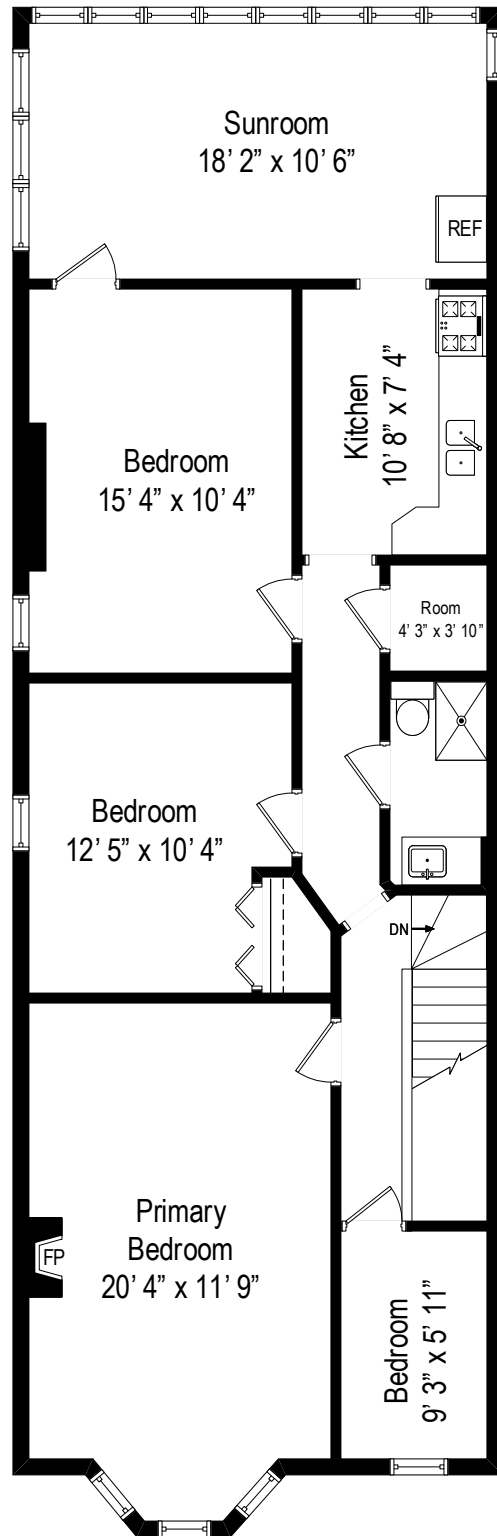

943 East 156th Street - The Bronx, NY 10455

First Level

All dimensions are approximate. This plan is for marketing purposes only.

943 East 156th Street - The Bronx, NY 10455

Second Level

All dimensions are approximate. This plan is for marketing purposes only.

943 East 156th Street - The Bronx, NY 10455

Third Level

All dimensions are approximate. This plan is for marketing purposes only.

943 East 156th Street - The Bronx, NY 10455

Lower Level

All dimensions are approximate. This plan is for marketing purposes only.

Lower Level

First Level

Second Level

Third Level

943 East 156th Street - The Bronx, NY 10455