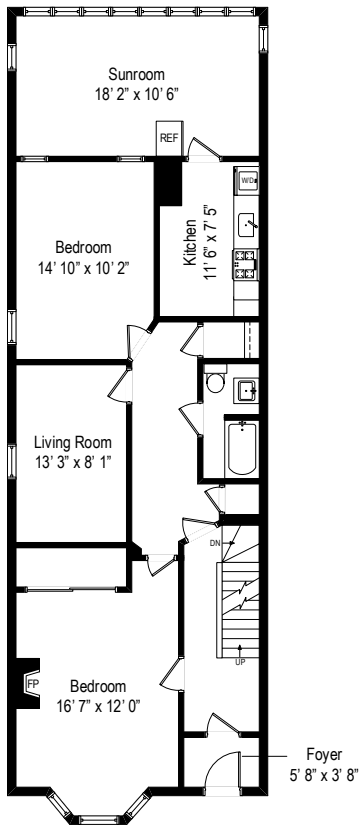

943 East 156th Street - The Bronx, NY 10455

First Level

All dimensions are approximate. This plan is for marketing purposes only.

943 East 156th Street - The Bronx, NY 10455

Second Level

All dimensions are approximate. This plan is for marketing purposes only.

943 East 156th Street - The Bronx, NY 10455

Third Level

All dimensions are approximate. This plan is for marketing purposes only.

943 East 156th Street - The Bronx, NY 10455

Lower Level

All dimensions are approximate. This plan is for marketing purposes only.

Lower Level

First Level

Second Level

Third Level

943 East 156th Street - The Bronx, NY 10455