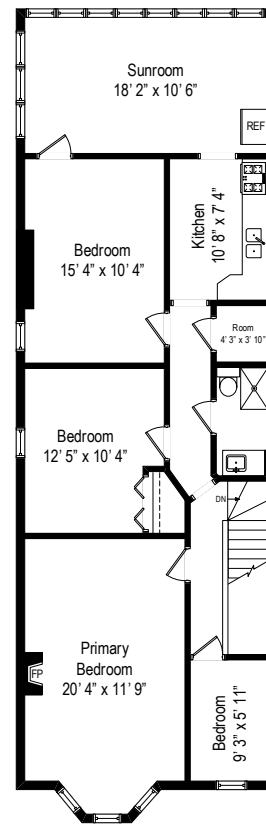

943 East 156th Street - The Bronx, NY 10455

First Level

All dimensions are approximate. This plan is for marketing purposes only.

943 East 156th Street - The Bronx, NY 10455

Second Level

All dimensions are approximate. This plan is for marketing purposes only.

943 East 156th Street - The Bronx, NY 10455

Third Level

All dimensions are approximate. This plan is for marketing purposes only.

943 East 156th Street - The Bronx, NY 10455

Lower Level

All dimensions are approximate. This plan is for marketing purposes only.

Lower Level

First Level

Second Level

Third Level

943 East 156th Street - The Bronx, NY 10455