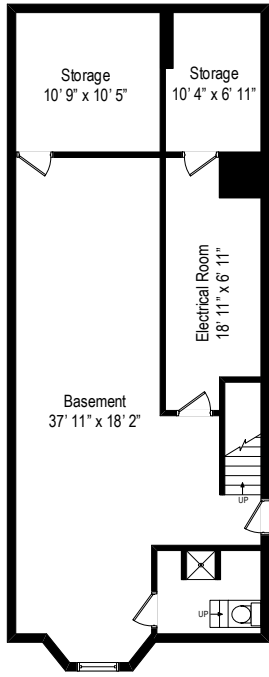

943 East 156th Street - The Bronx, NY 10455

First Level

All dimensions are approximate. This plan is for marketing purposes only.

943 East 156th Street - The Bronx, NY 10455

Second Level

All dimensions are approximate. This plan is for marketing purposes only.

943 East 156th Street - The Bronx, NY 10455

Third Level

All dimensions are approximate. This plan is for marketing purposes only.

943 East 156th Street - The Bronx, NY 10455

Lower Level

All dimensions are approximate. This plan is for marketing purposes only.

Lower Level

First Level

Second Level

Third Level

943 East 156th Street - The Bronx, NY 10455