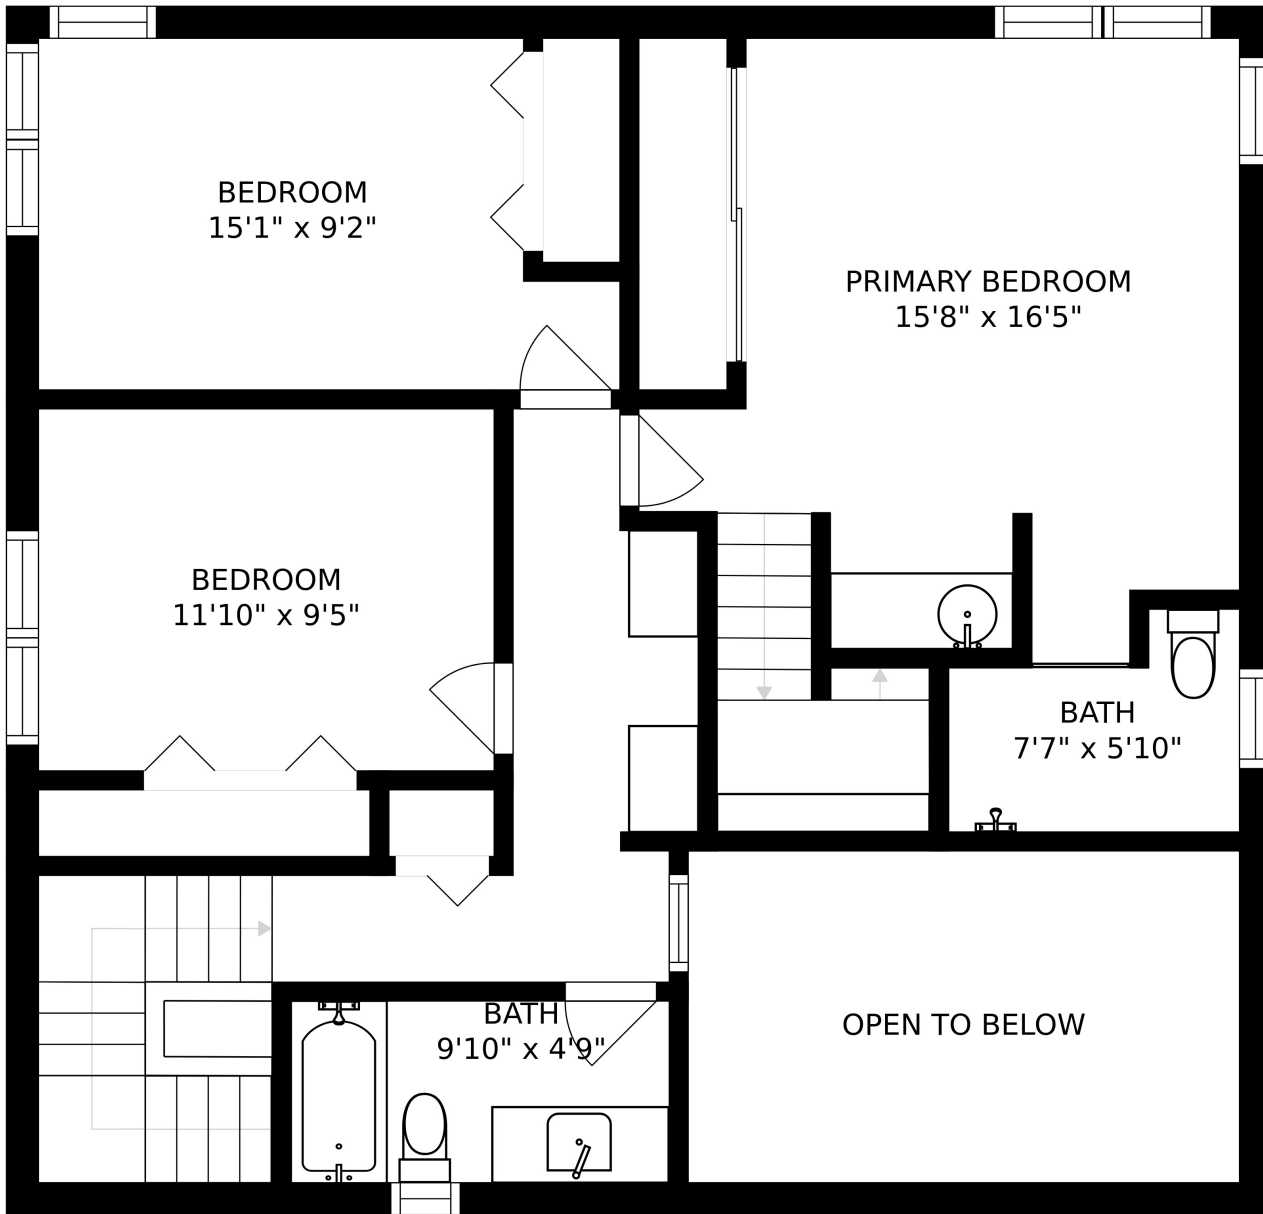

SIZES AND DIMENSIONS ARE APPROXIMATE, ACTUAL MAY VARY.

SITTING ROOM
13'4" x 13'4"

SIZES AND DIMENSIONS ARE APPROXIMATE, ACTUAL MAY VARY.

SIZES AND DIMENSIONS ARE APPROXIMATE, ACTUAL MAY VARY.

SIZES AND DIMENSIONS ARE APPROXIMATE, ACTUAL MAY VARY.