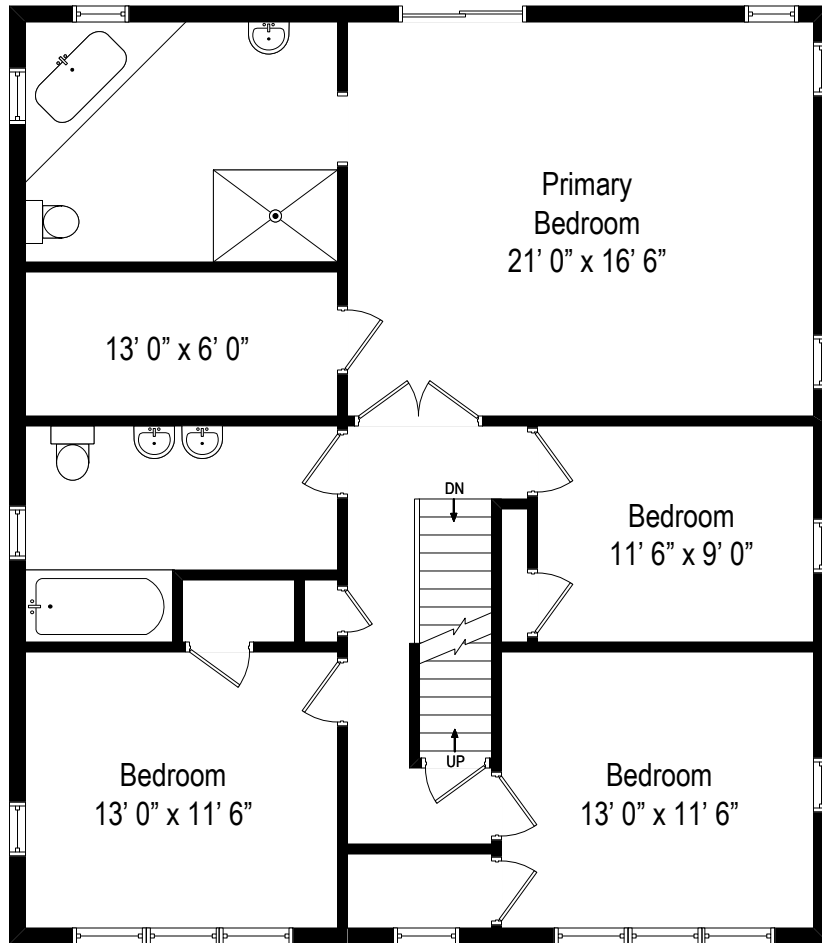

50 Wilson Street – Rutherford, NJ 07070

First Level

All dimensions are approximate. This plan is for marketing purposes only.

50 Wilson Street – Rutherford, NJ 07070

Second Level

50 Wilson Street – Rutherford, NJ 07070

Third Level

50 Wilson Street – Rutherford, NJ 07070

Lower Level

First Level

Third Level

Lower Level

Second Level

50 Wilson Street – Rutherford, NJ 07070