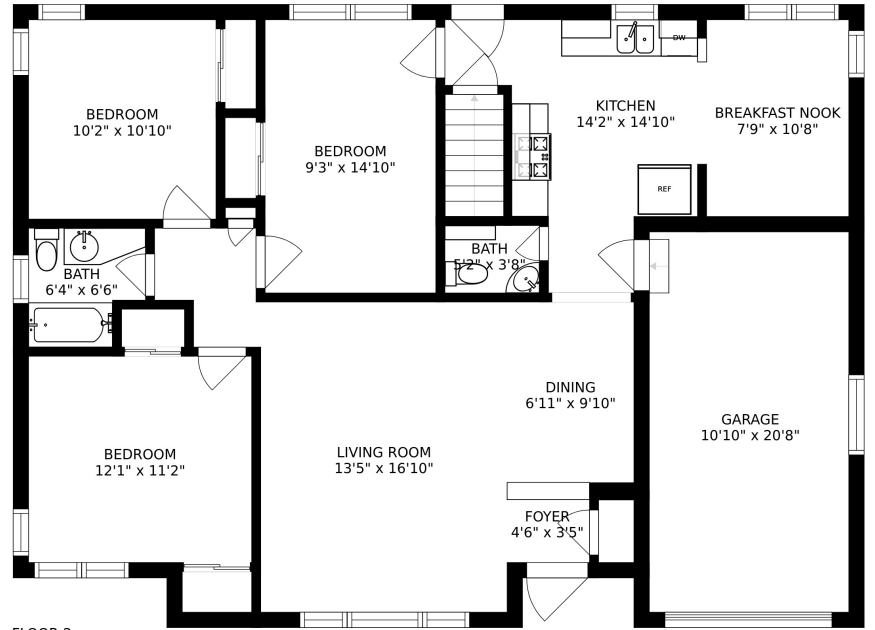

FLOOR 1

FLOOR 2

SIZES AND DIMENSIONS ARE APPROXIMATE, ACTUAL MAY VARY.

SIZES AND DIMENSIONS ARE APPROXIMATE, ACTUAL MAY VARY.

ELECTRICAL ROOM
26'3" x 10'8"

LAUNDRY ROOM
18'4" x 10'8"

FAMILY ROOM
32'10" x 21'0"

SIZES AND DIMENSIONS ARE APPROXIMATE, ACTUAL MAY VARY.