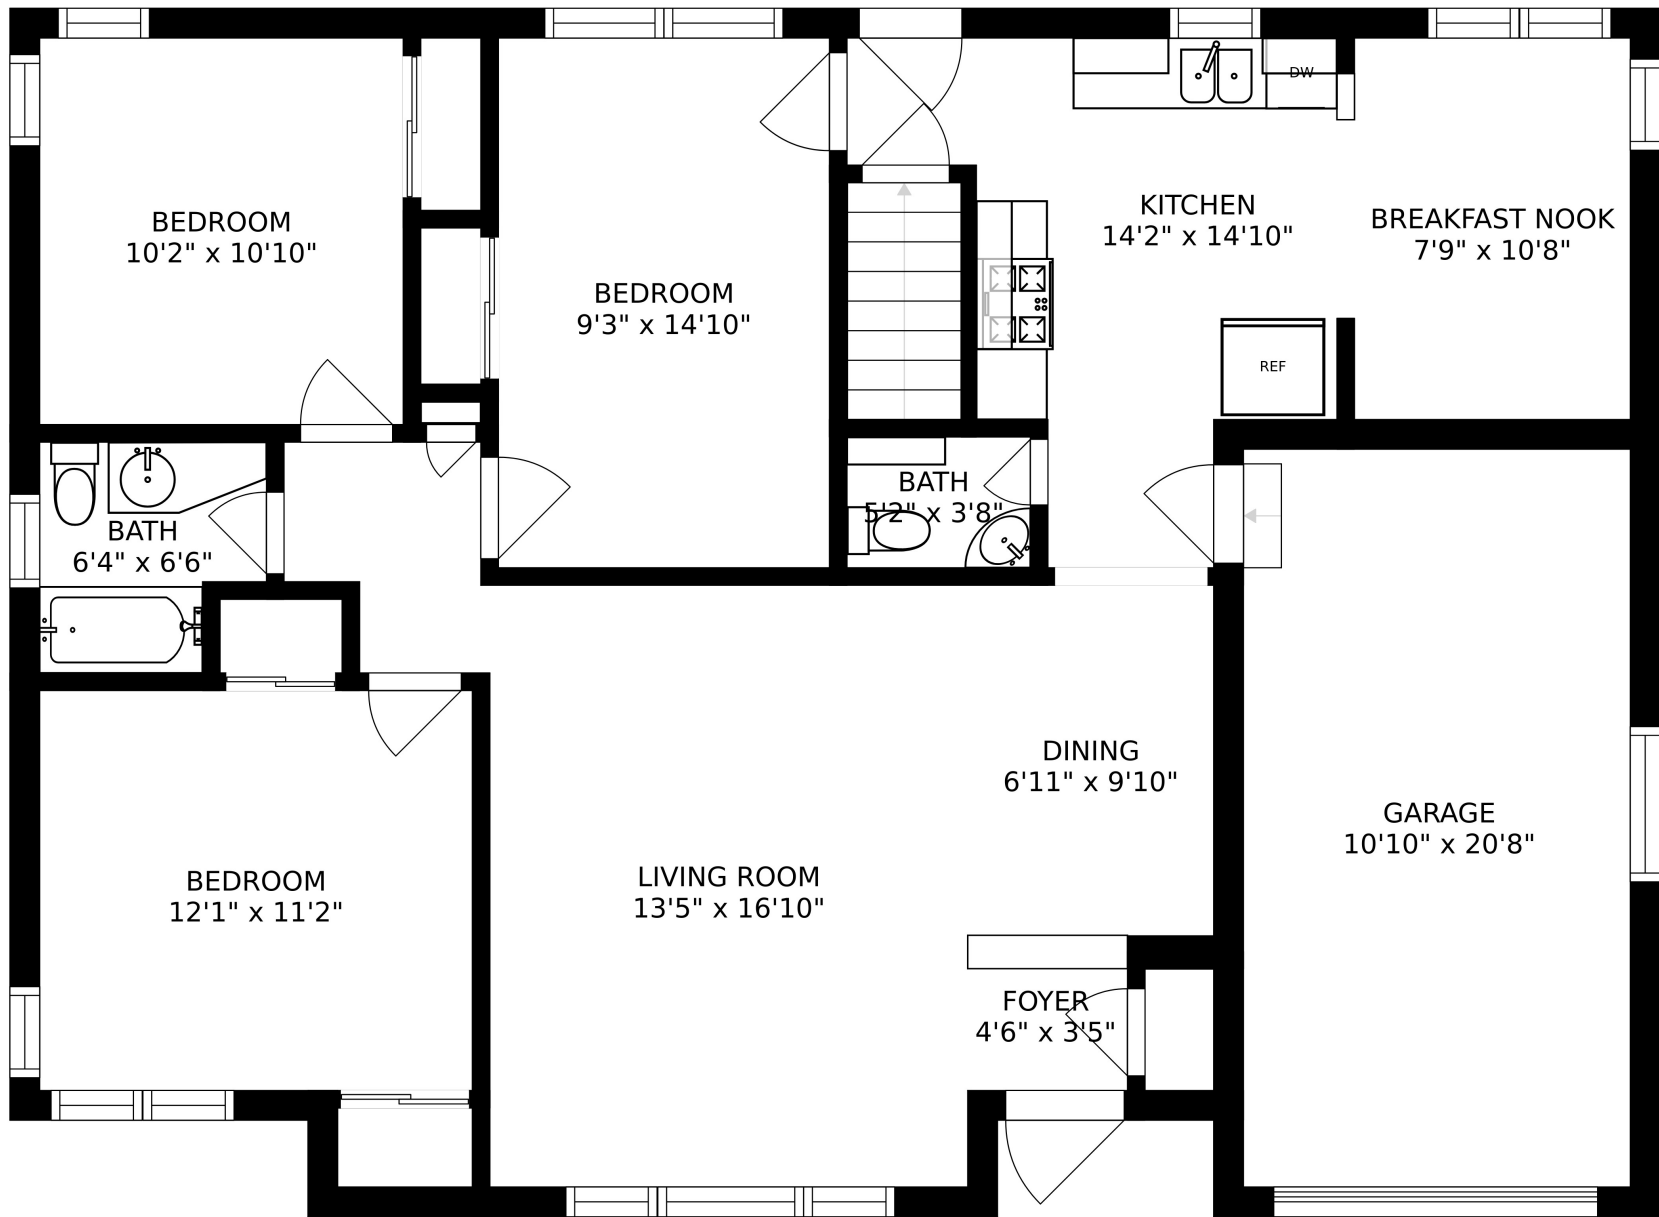

FLOOR 1

FLOOR 2

SIZES AND DIMENSIONS ARE APPROXIMATE, ACTUAL MAY VARY.

SIZES AND DIMENSIONS ARE APPROXIMATE, ACTUAL MAY VARY.

ELECTRICAL ROOM
26'3" x 10'8"

LAUNDRY ROOM
18'4" x 10'8"

FAMILY ROOM
32'10" x 21'0"

SIZES AND DIMENSIONS ARE APPROXIMATE, ACTUAL MAY VARY.