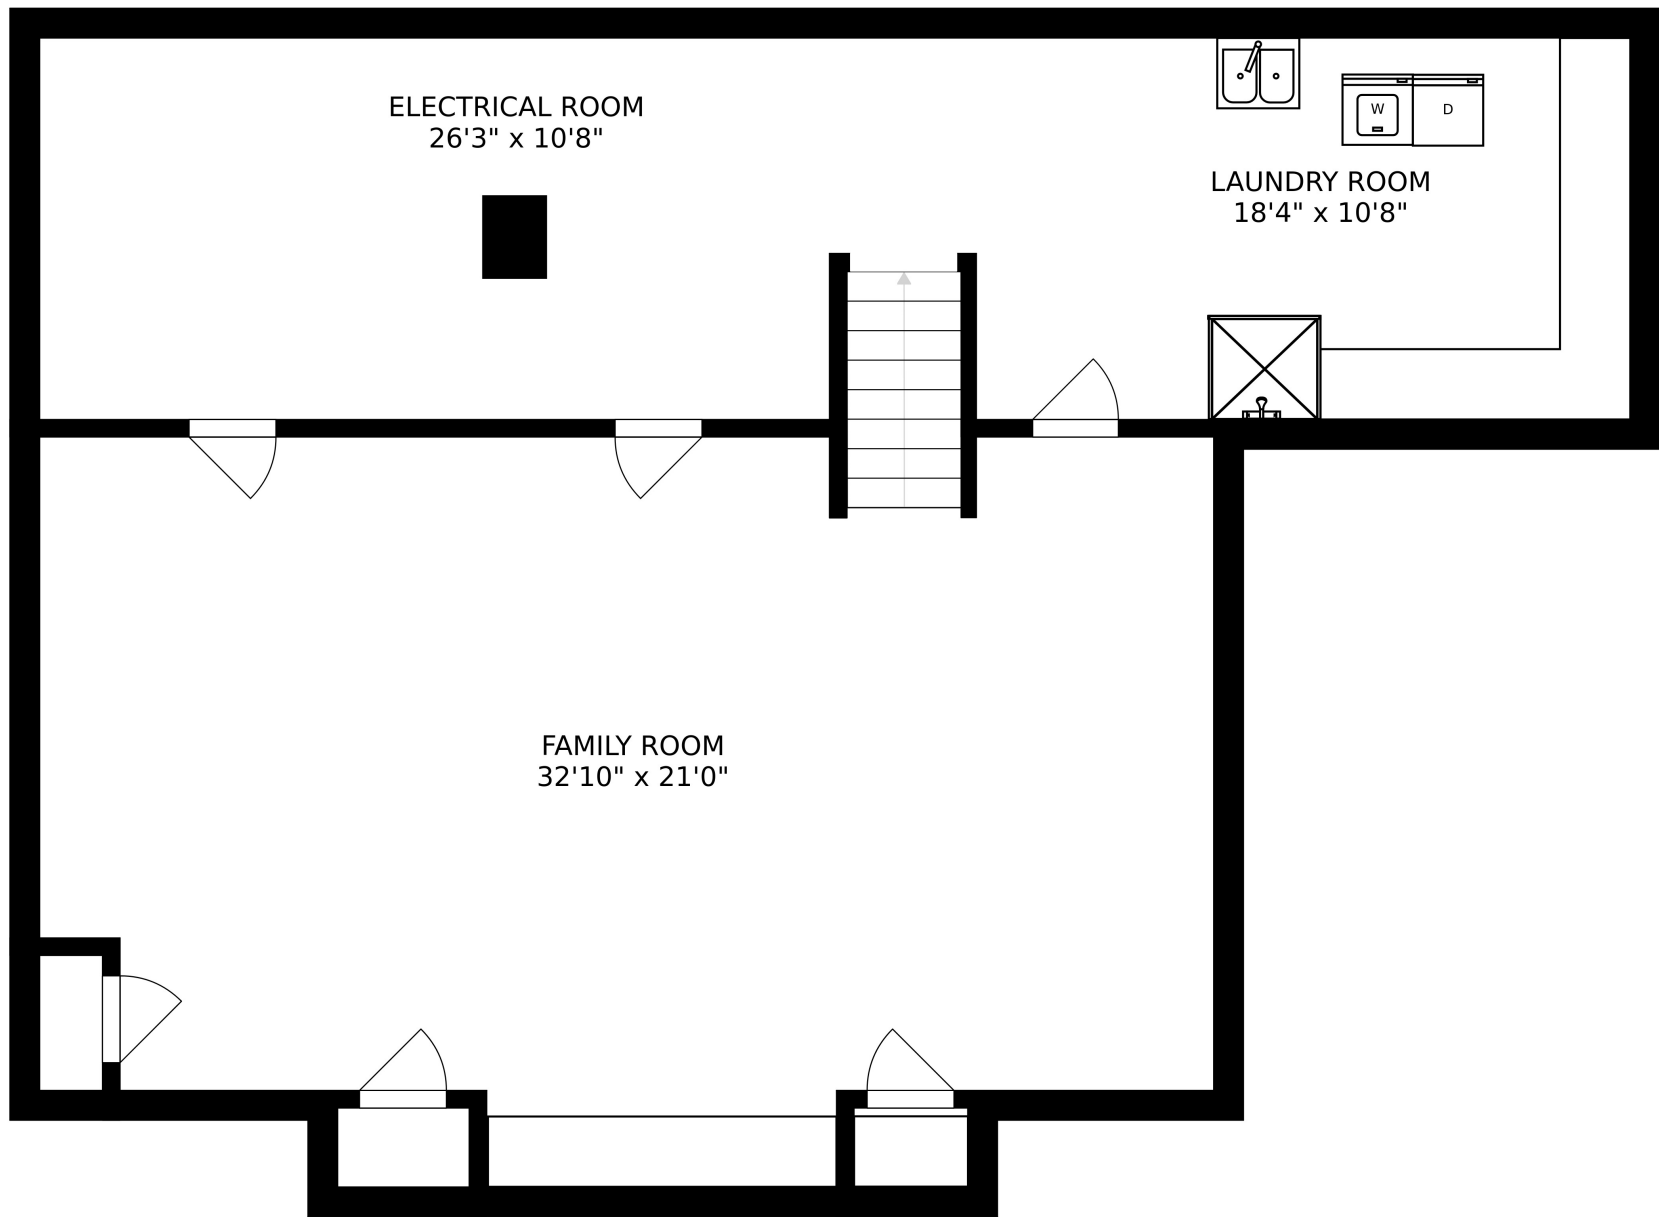

FLOOR 1

FLOOR 2

SIZES AND DIMENSIONS ARE APPROXIMATE, ACTUAL MAY VARY.

SIZES AND DIMENSIONS ARE APPROXIMATE, ACTUAL MAY VARY.

ELECTRICAL ROOM
26'3" x 10'8"

LAUNDRY ROOM
18'4" x 10'8"

FAMILY ROOM
32'10" x 21'0"

SIZES AND DIMENSIONS ARE APPROXIMATE, ACTUAL MAY VARY.