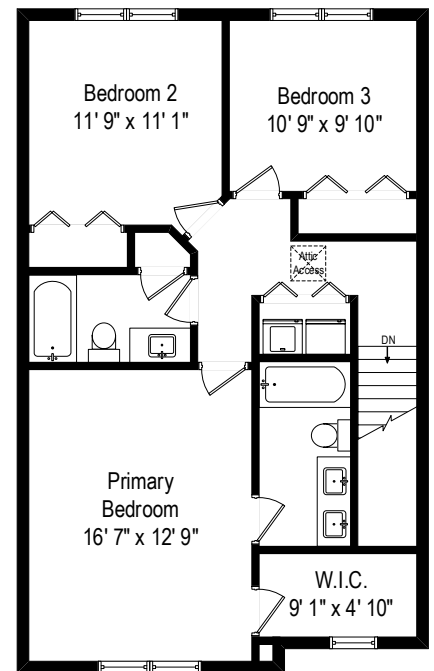

Second Level

466 Cherry Avenue – Iowa City, IA 52240