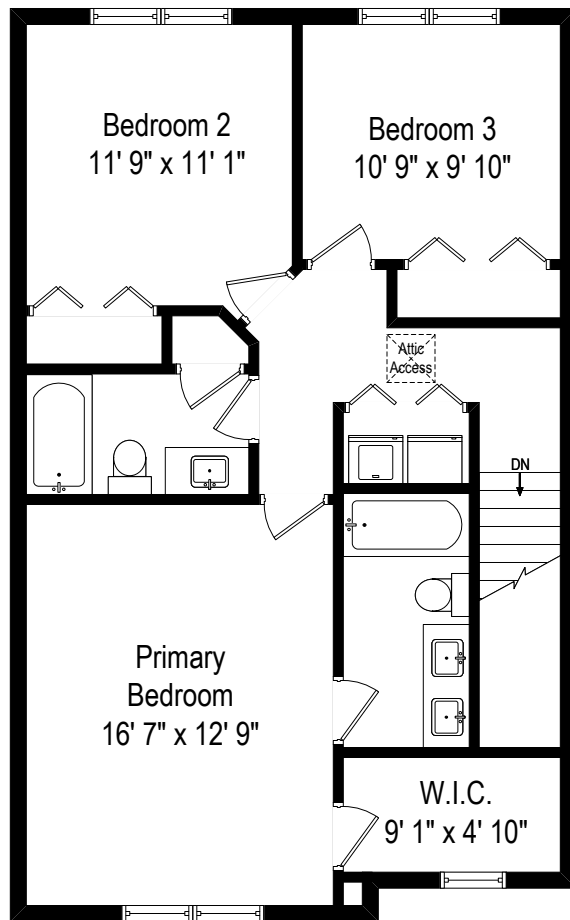

466 Cherry Avenue – Iowa City, IA 52240

First Level

466 Cherry Avenue – Iowa City, IA 52240

Second Level

466 Cherry Avenue – Iowa City, IA 52240

Lower Level

# First Level

## Lower Level