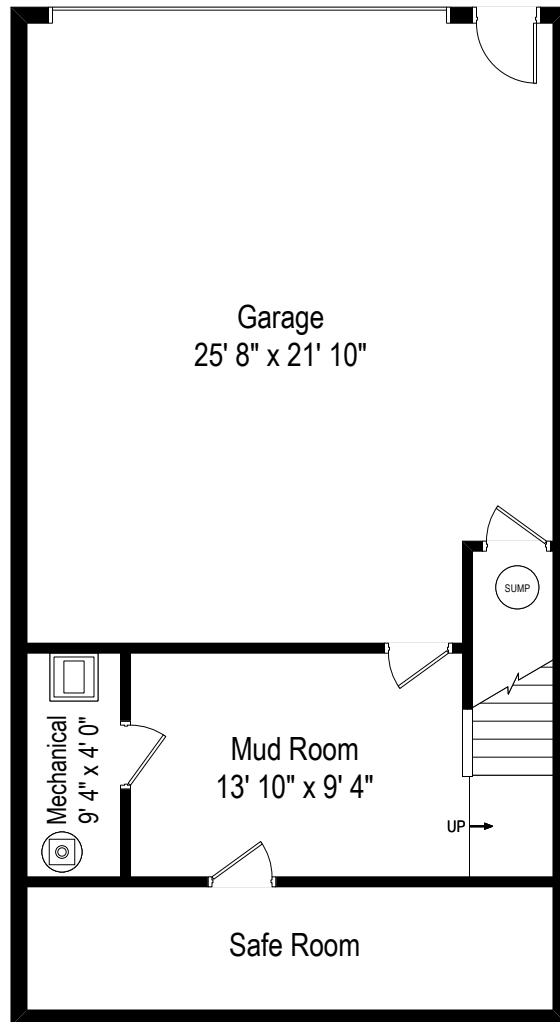

466 Cherry Avenue – Iowa City, IA 52240

First Level

466 Cherry Avenue – Iowa City, IA 52240

Second Level

466 Cherry Avenue – Iowa City, IA 52240

Lower Level

# First Level

## Lower Level