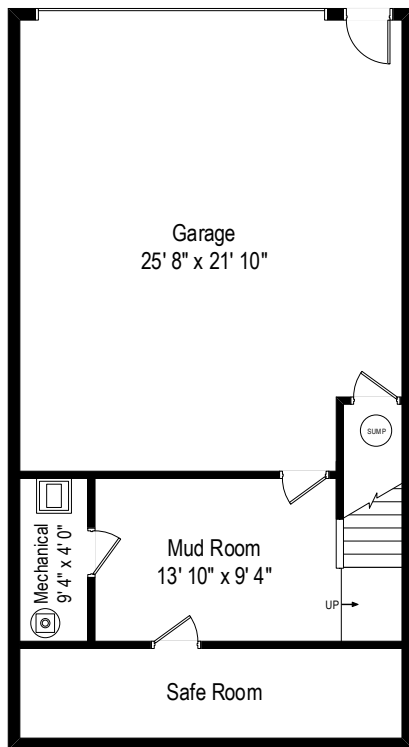

466 Cherry Avenue – Iowa City, IA 52240

First Level

466 Cherry Avenue – Iowa City, IA 52240

Second Level

466 Cherry Avenue – Iowa City, IA 52240

Lower Level

# First Level

## Lower Level