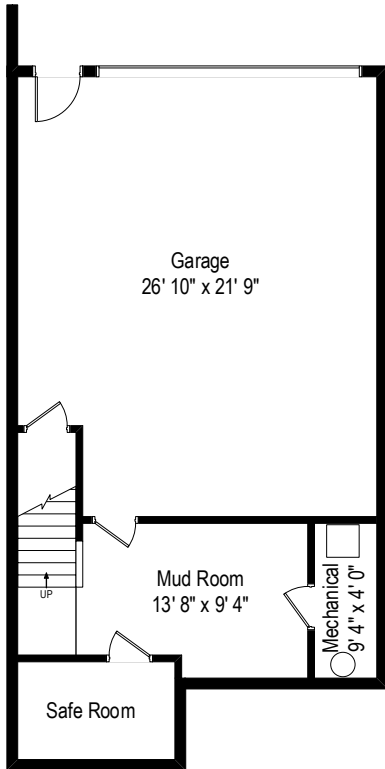

472 and 478 Cherry Avenue – Iowa City, IA 52240

Main Level

472 and 478 Cherry Avenue – Iowa City, IA 52240

Upper Level

472 and 478 Cherry Avenue – Iowa City, IA 52240

Lower Level

First Level

Lower Level