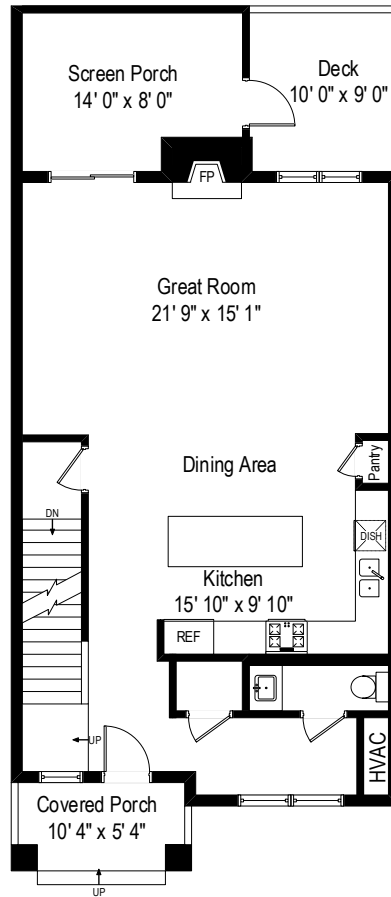

472 and 478 Cherry Avenue – Iowa City, IA 52240

Main Level

472 and 478 Cherry Avenue – Iowa City, IA 52240

Upper Level

472 and 478 Cherry Avenue – Iowa City, IA 52240

Lower Level

First Level

Lower Level