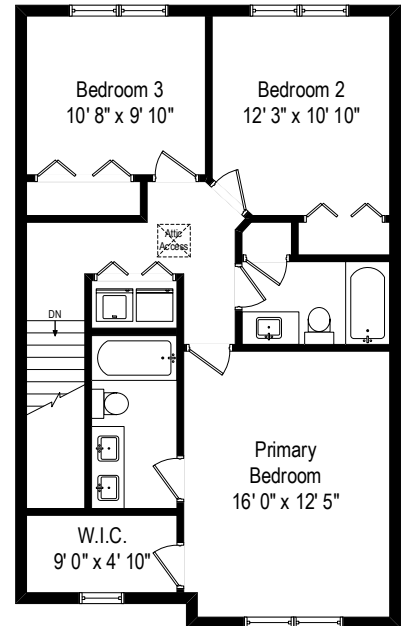

Second Level

472 and 478 Cherry Avenue – Iowa City, IA 52240