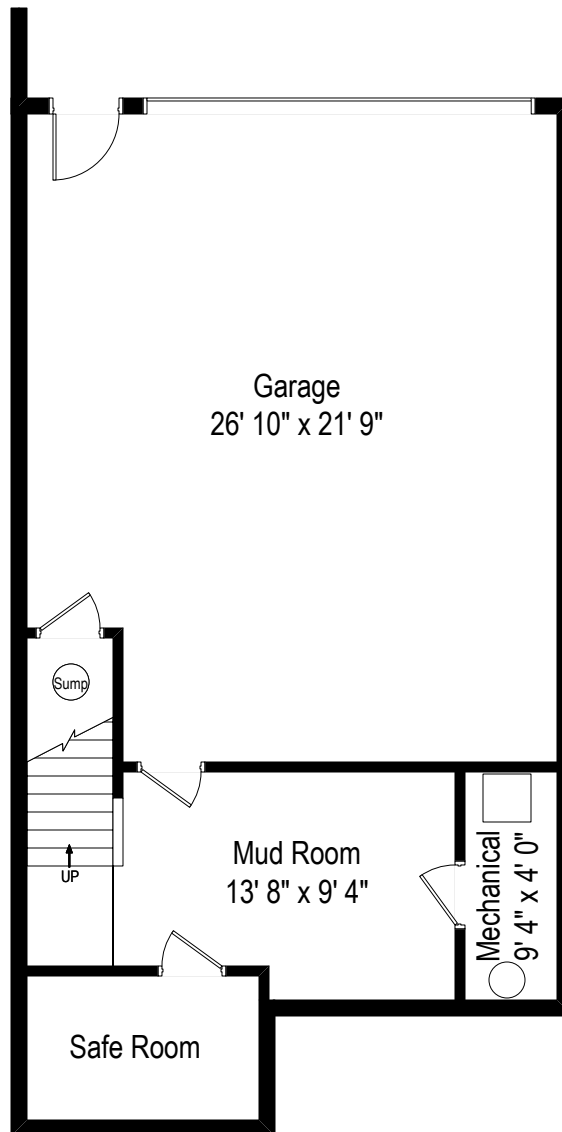

472 and 478 Cherry Avenue – Iowa City, IA 52240

Main Level

472 and 478 Cherry Avenue – Iowa City, IA 52240

Upper Level

472 and 478 Cherry Avenue – Iowa City, IA 52240

Lower Level

First Level

Lower Level