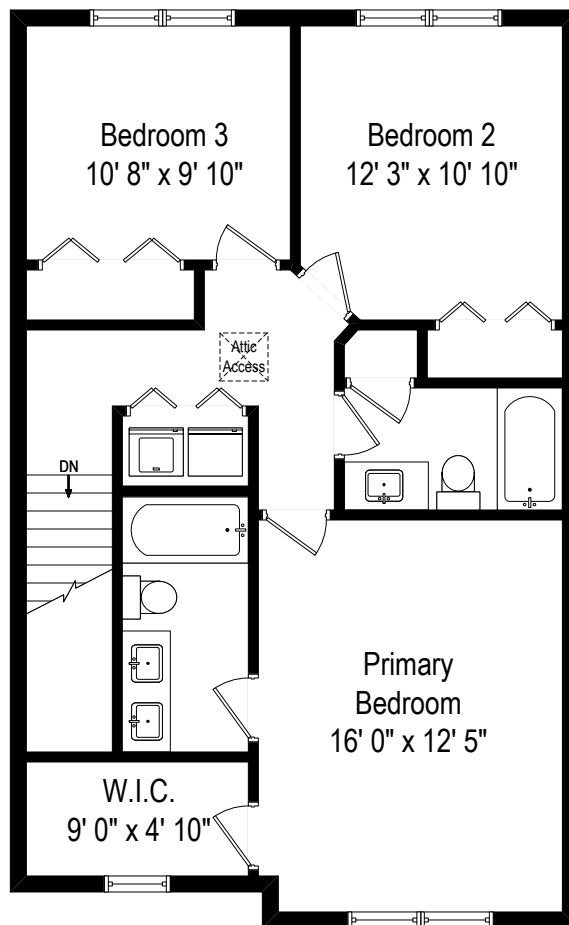

472 and 478 Cherry Avenue – Iowa City, IA 52240

Main Level

472 and 478 Cherry Avenue – Iowa City, IA 52240

Upper Level

472 and 478 Cherry Avenue – Iowa City, IA 52240

Lower Level

First Level

Lower Level