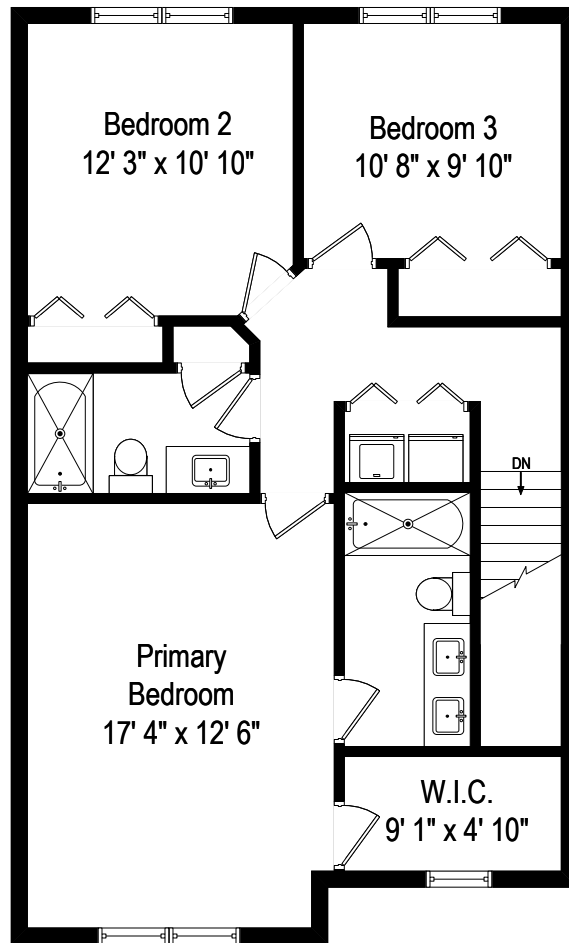

484 Cherry Avenue – Iowa City , IA 52240

First Level

484 Cherry Avenue – Iowa City , IA 52240

Second Level

484 Cherry Avenue – Iowa City , IA 52240

Lower Level

# Second Level

# First Level