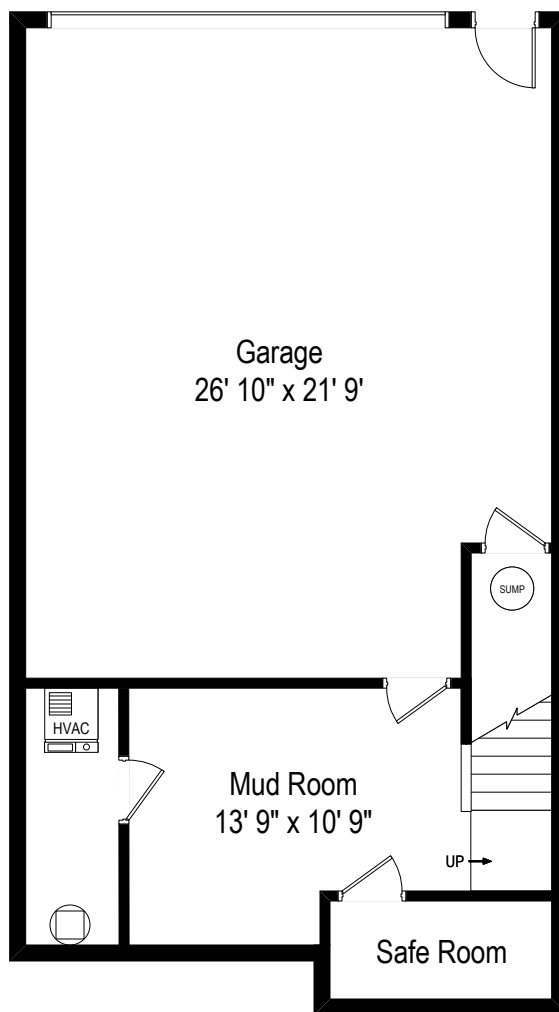

484 Cherry Avenue – Iowa City , IA 52240

First Level

484 Cherry Avenue – Iowa City , IA 52240

Second Level

484 Cherry Avenue – Iowa City , IA 52240

Lower Level

# Second Level

# First Level