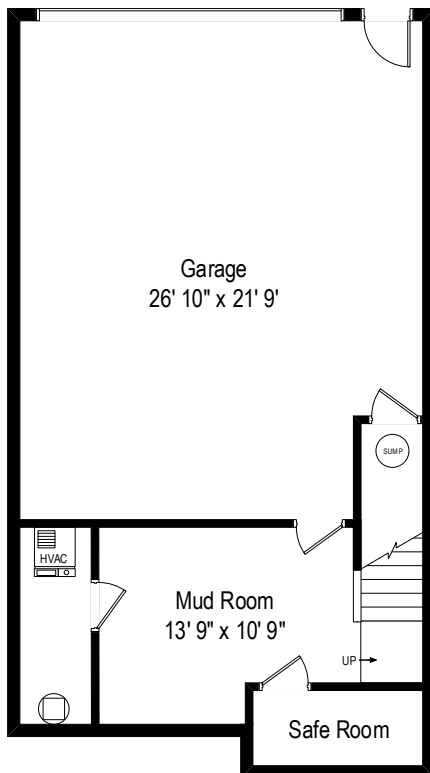

Lower Level

484 Cherry Avenue – Iowa City, IA 52240