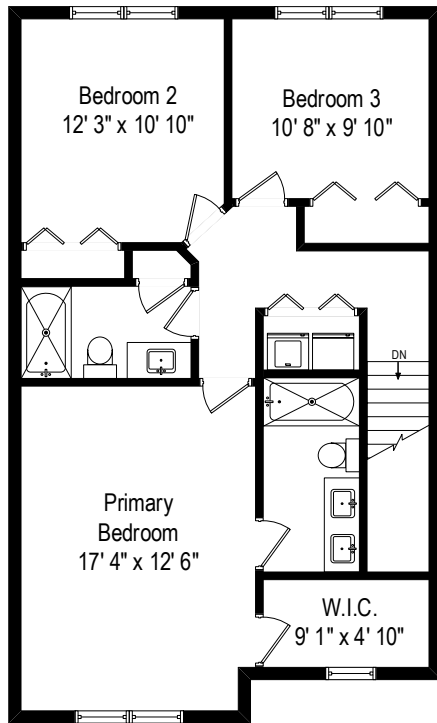

484 Cherry Avenue – Iowa City , IA 52240

First Level

484 Cherry Avenue – Iowa City , IA 52240

Second Level

484 Cherry Avenue – Iowa City , IA 52240

Lower Level

# Second Level

# First Level