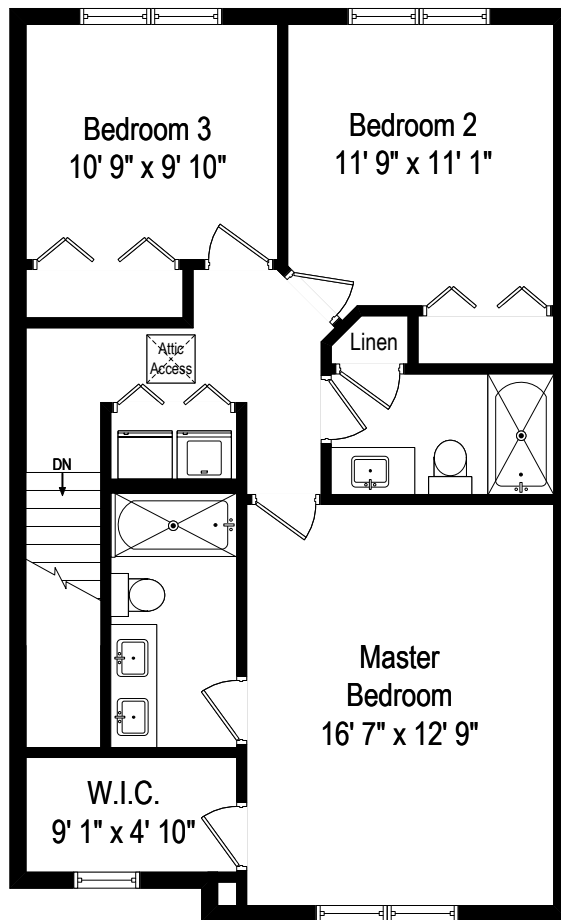

490 Cherry Avenue – Iowa City, IA 52240

First Level

490 Cherry Avenue – Iowa City, IA 52240

Second Level

490 Cherry Avenue – Iowa City, IA 52240

Lower Level

First Level

Lower Level