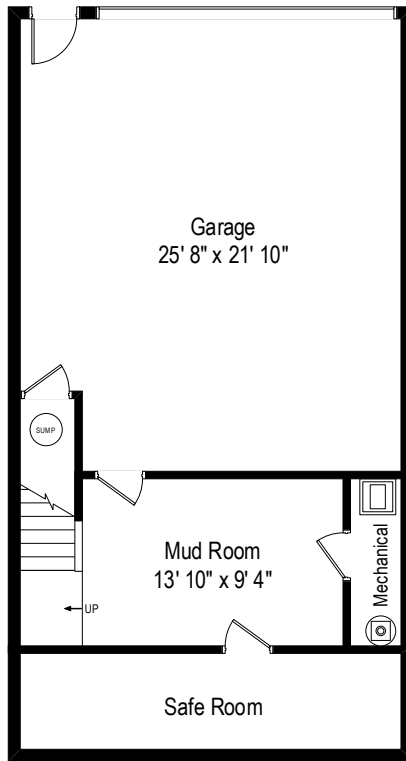

490 Cherry Avenue – Iowa City, IA 52240

First Level

490 Cherry Avenue – Iowa City, IA 52240

Second Level

490 Cherry Avenue – Iowa City, IA 52240

Lower Level

First Level

Lower Level