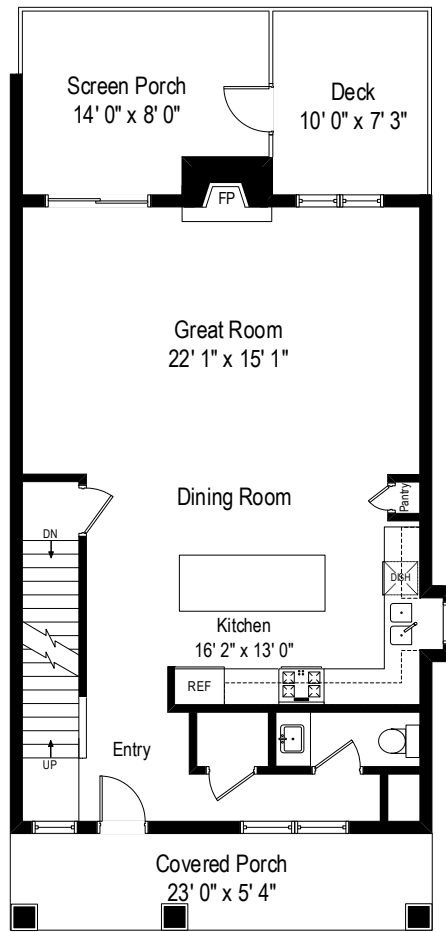

490 Cherry Avenue – Iowa City, IA 52240

First Level

490 Cherry Avenue – Iowa City, IA 52240

Second Level

490 Cherry Avenue – Iowa City, IA 52240

Lower Level

First Level

Lower Level