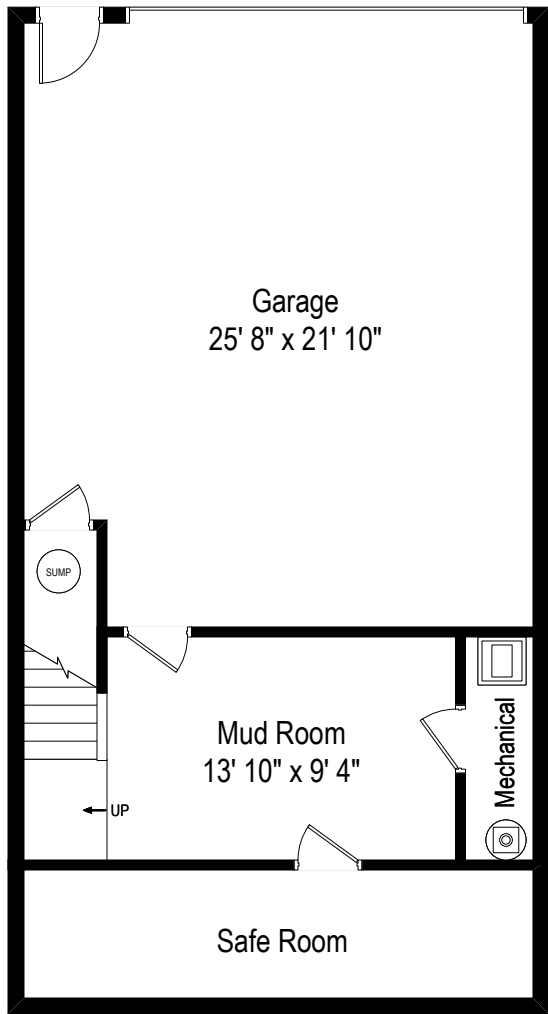

490 Cherry Avenue – Iowa City, IA 52240

First Level

490 Cherry Avenue – Iowa City, IA 52240

Second Level

490 Cherry Avenue – Iowa City, IA 52240

Lower Level

First Level

Lower Level