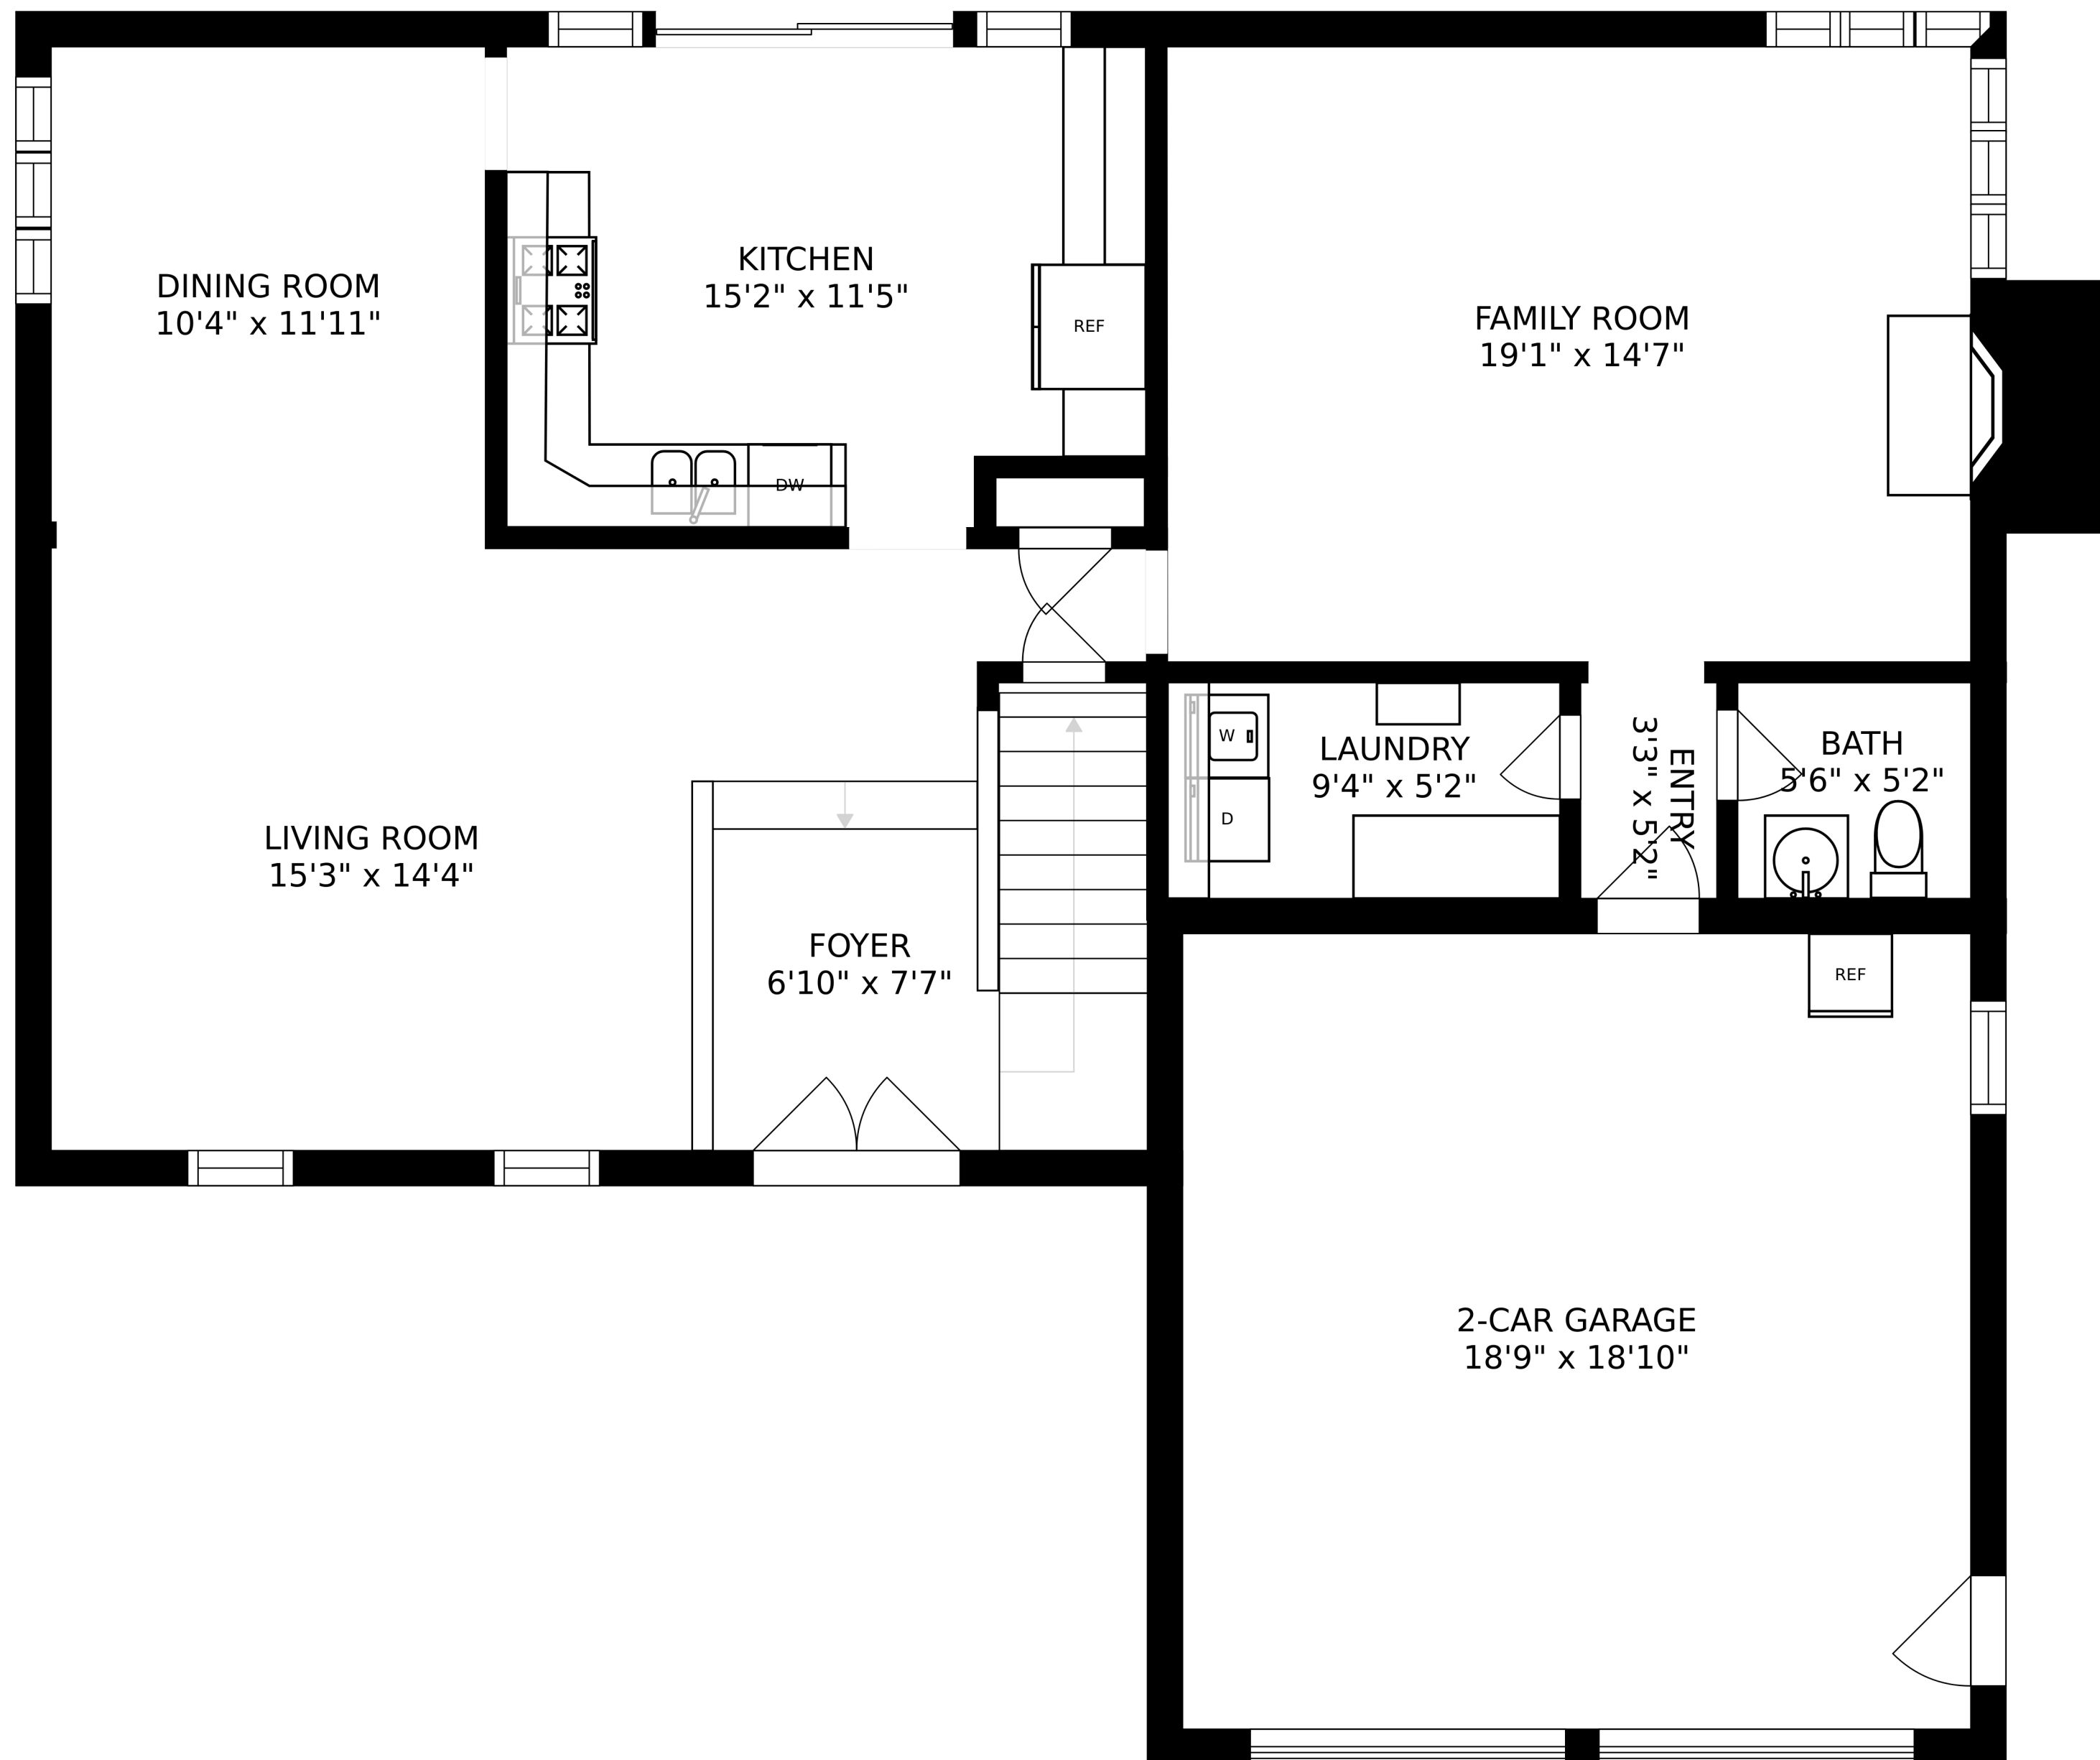

SIZES AND DIMENSIONS ARE APPROXIMATE, ACTUAL MAY VARY.

SIZES AND DIMENSIONS ARE APPROXIMATE, ACTUAL MAY VARY.

SIZES AND DIMENSIONS ARE APPROXIMATE, ACTUAL MAY VARY.

UTILITY
5'8" x 9'1"

RECREATION ROOM
19'11" x 20'1"

ROOM
16'4" x 12'8"