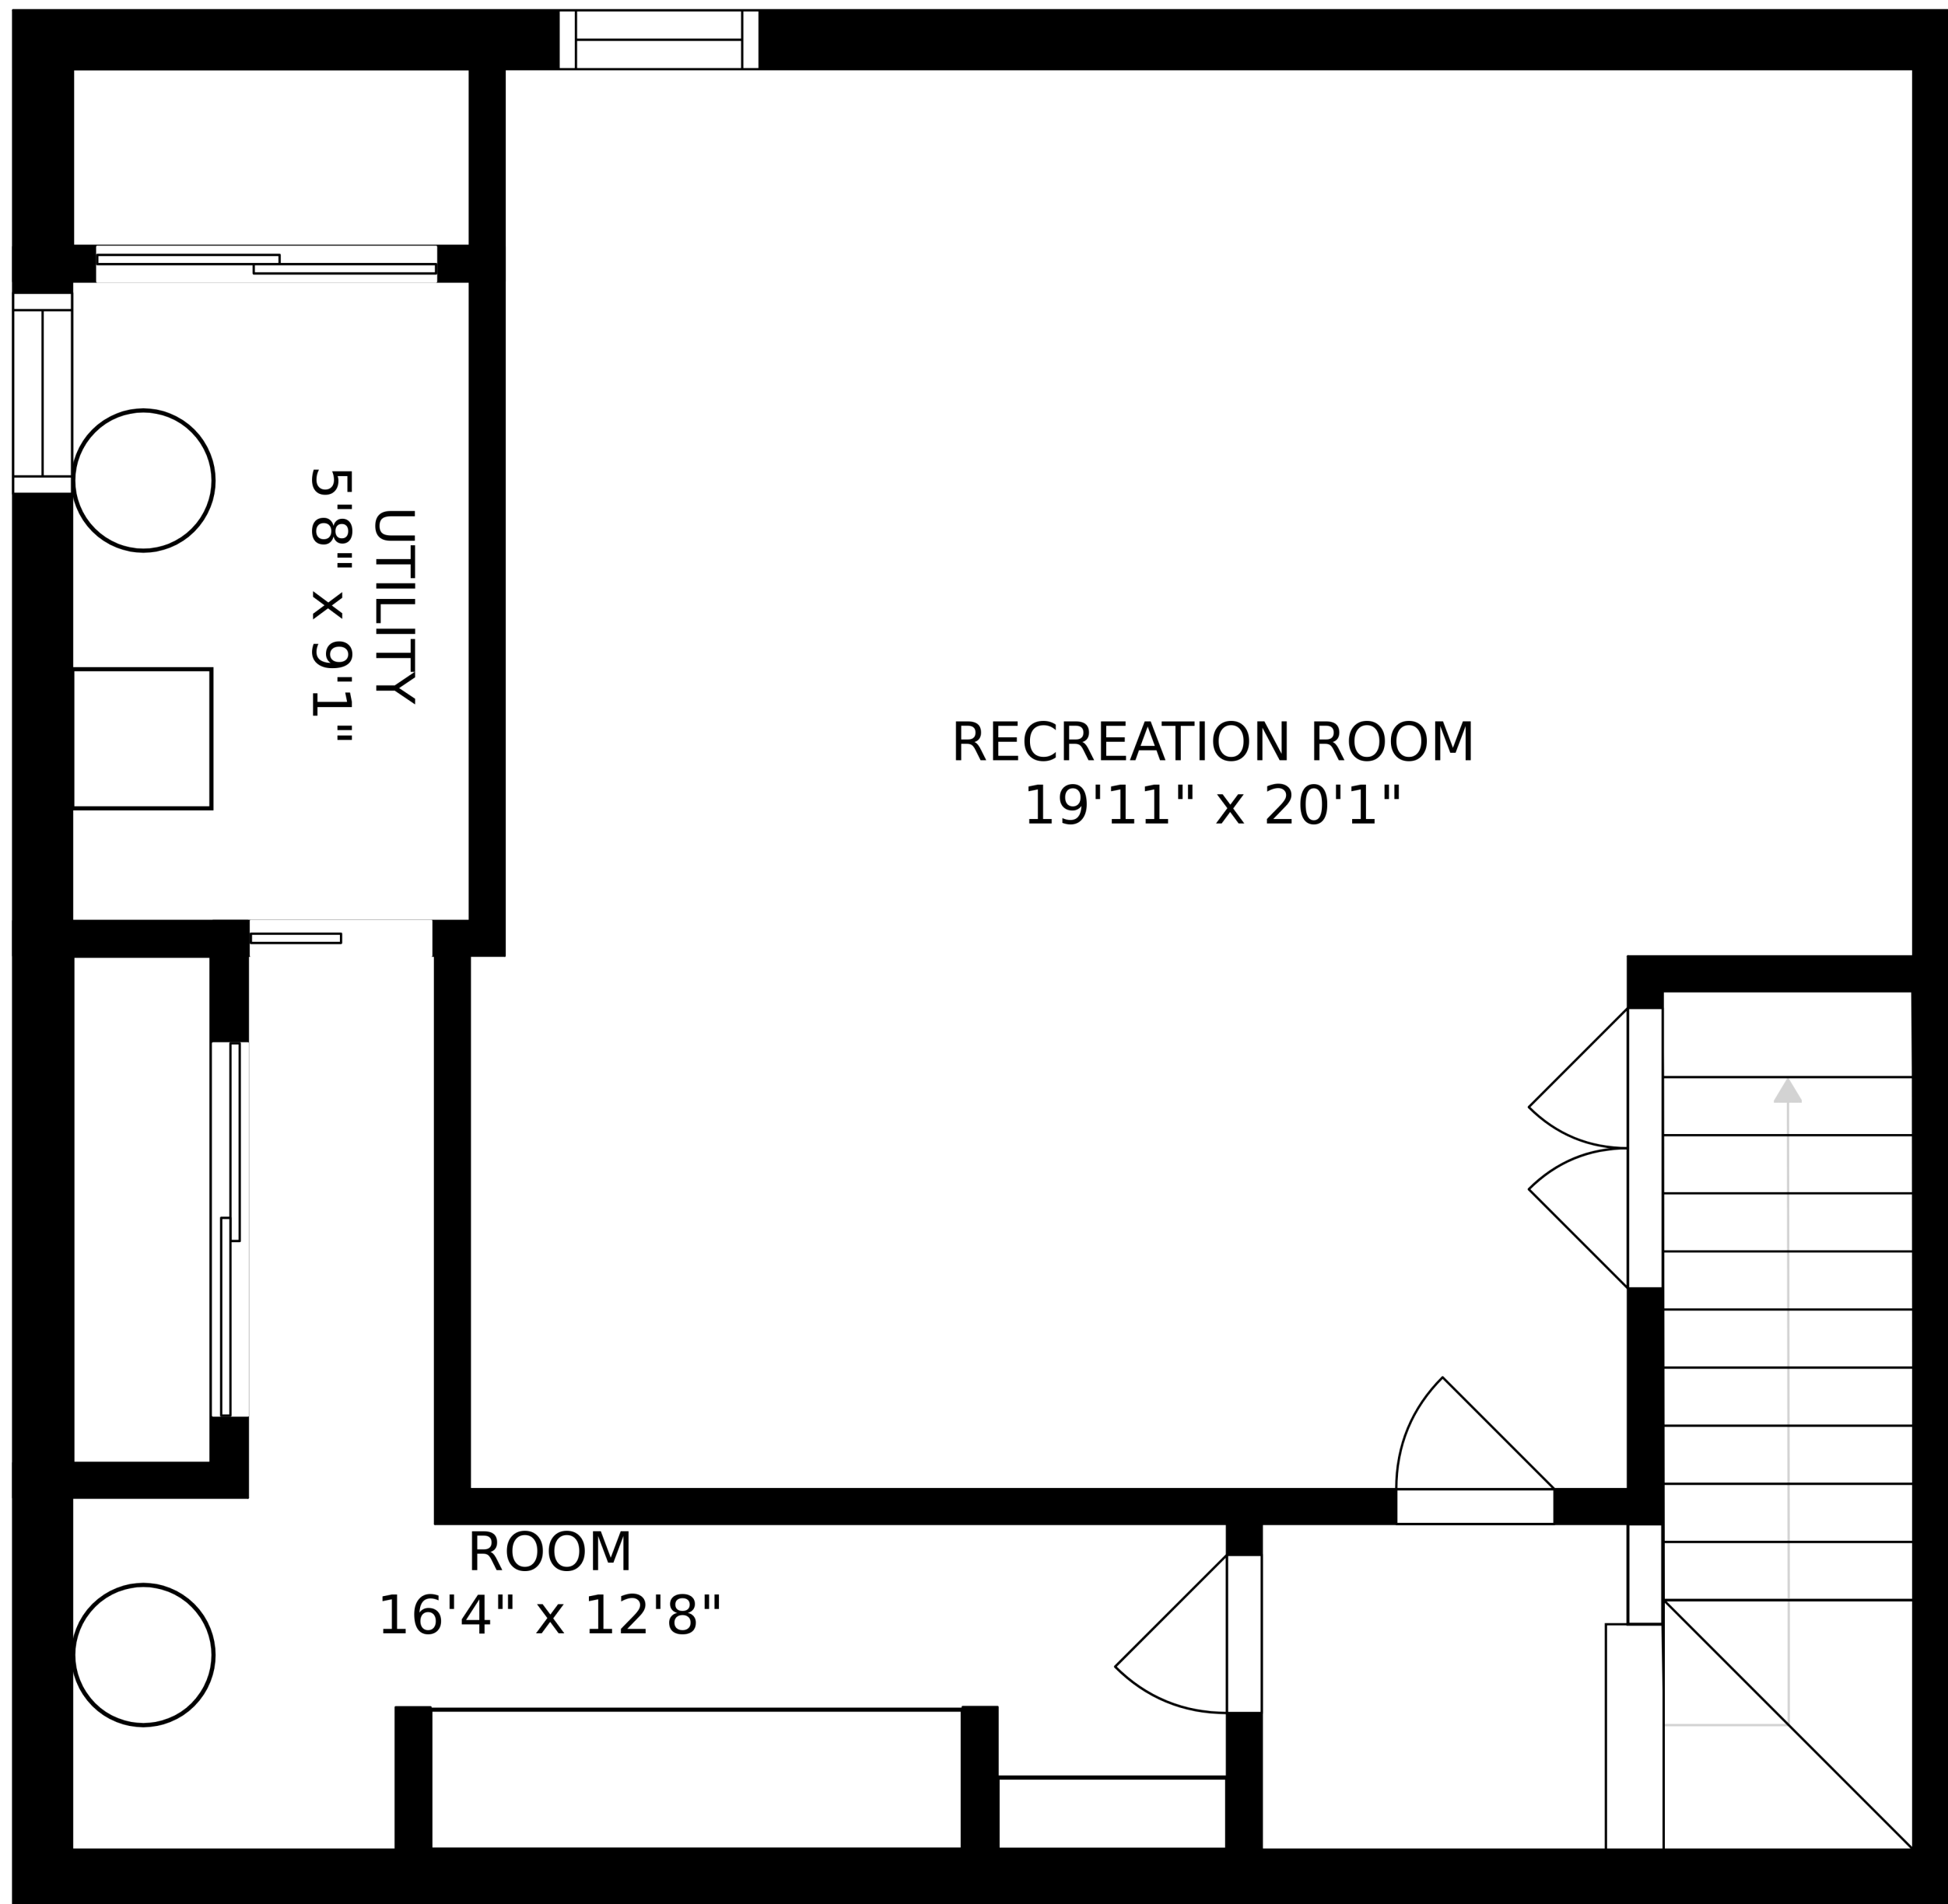

SIZES AND DIMENSIONS ARE APPROXIMATE, ACTUAL MAY VARY.

SIZES AND DIMENSIONS ARE APPROXIMATE, ACTUAL MAY VARY.

SIZES AND DIMENSIONS ARE APPROXIMATE, ACTUAL MAY VARY.

UTILITY
5'8" x 9'1"

RECREATION ROOM
19'11" x 20'1"

ROOM
16'4" x 12'8"