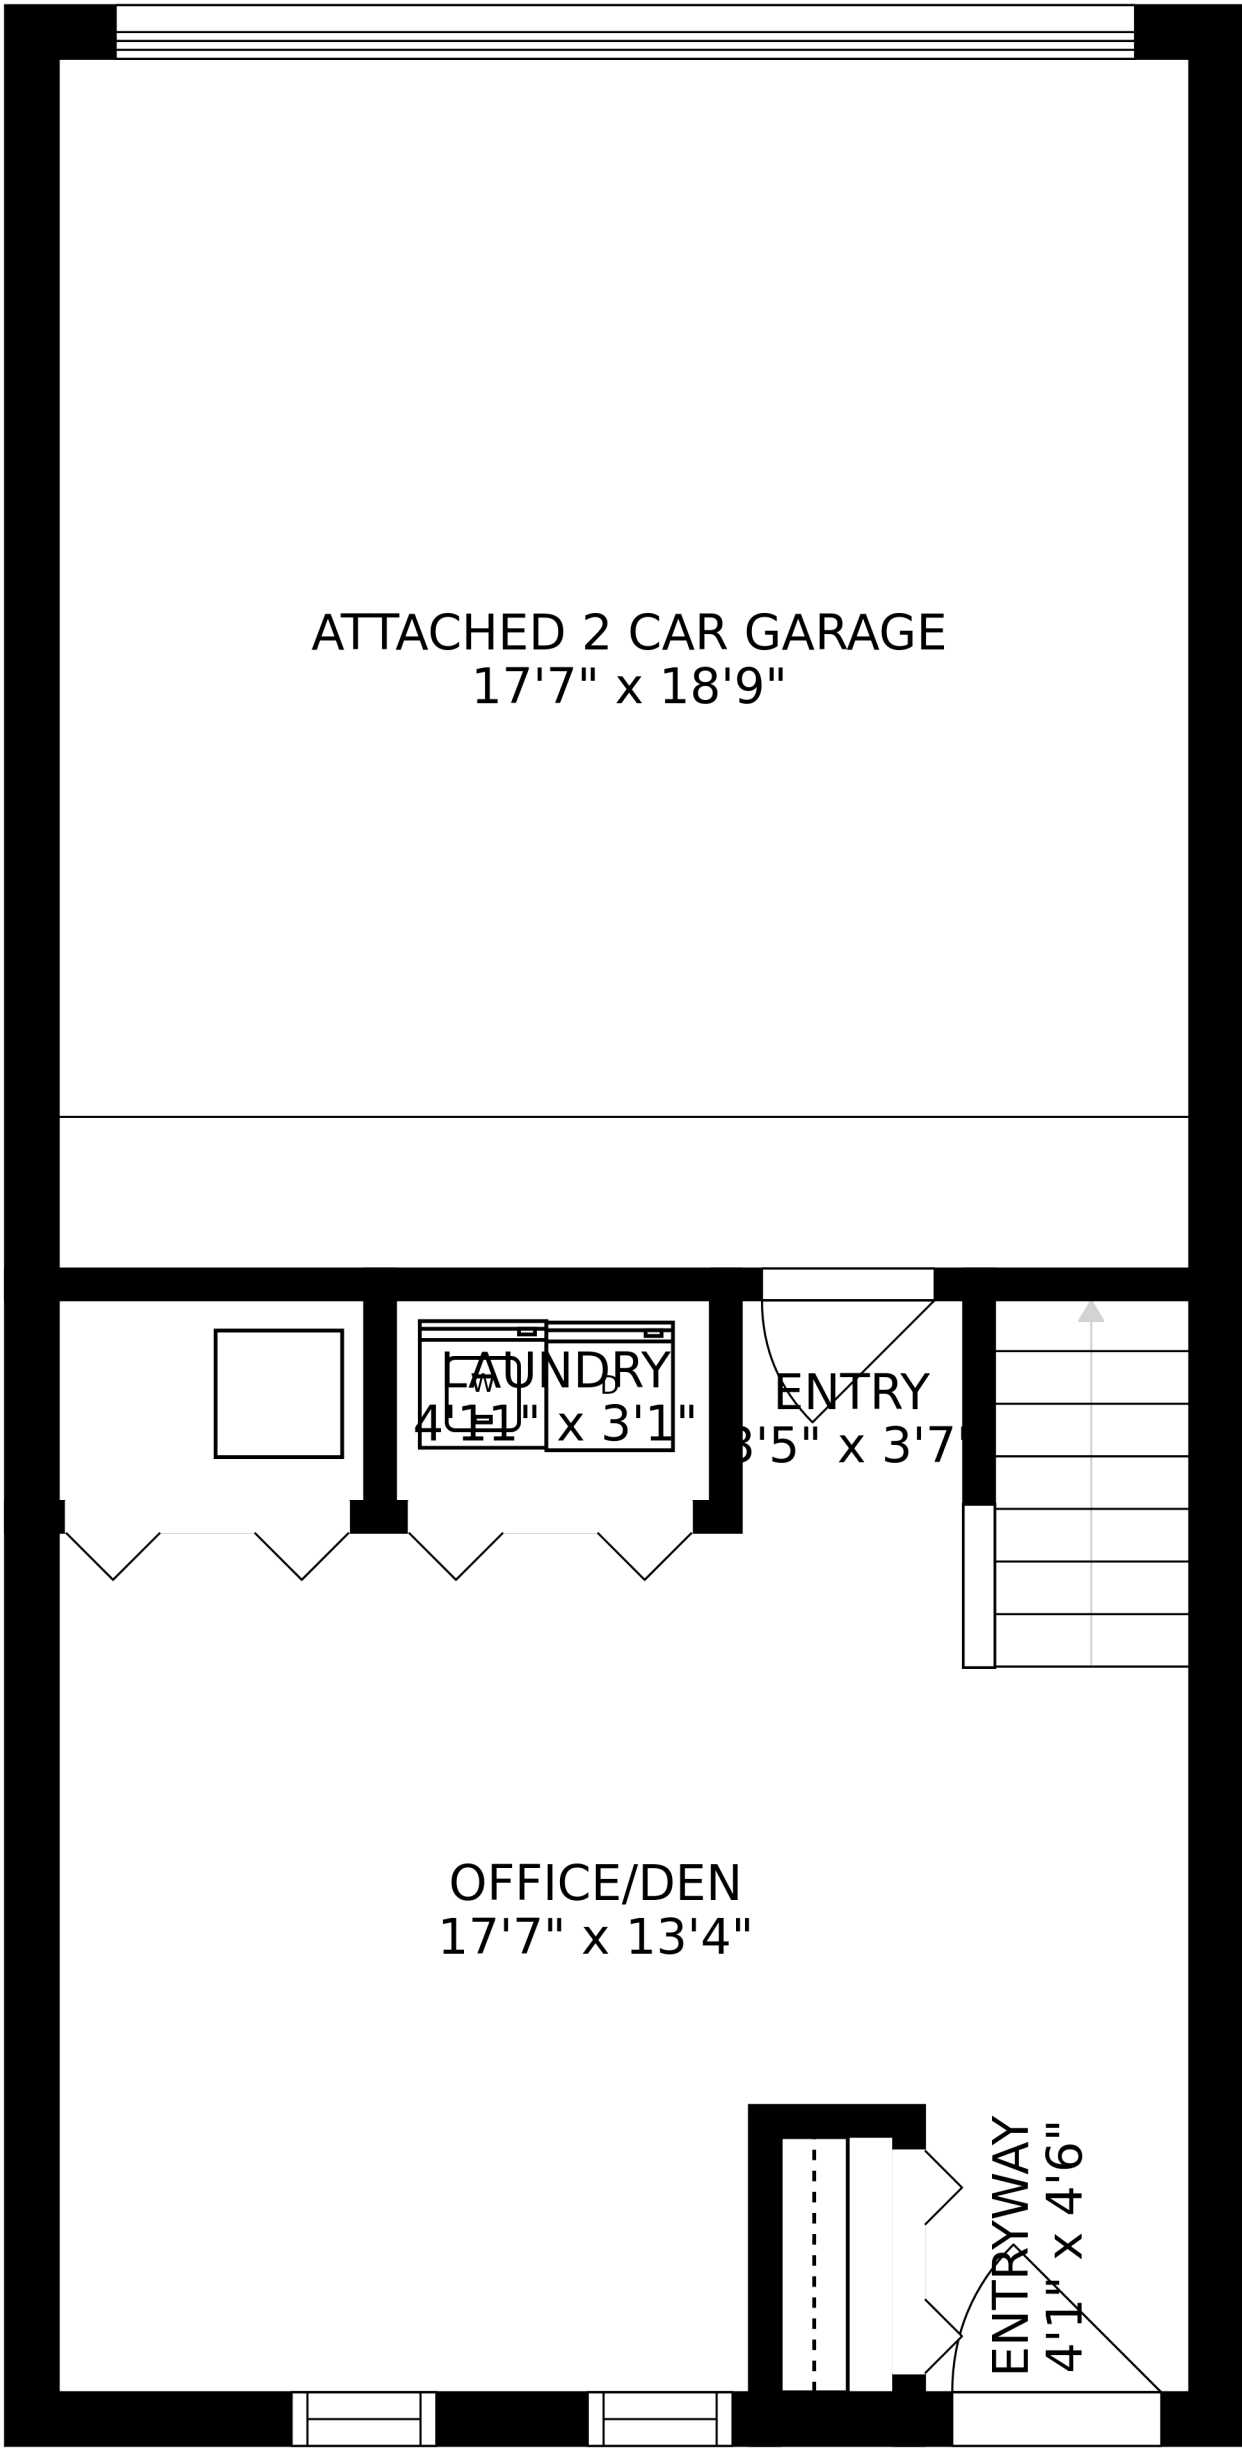

FLOOR 1

FLOOR 2

FLOOR 3

FLOOR 4

ROOF DECK
19'3" x 7'8"

SIZES AND DIMENSIONS ARE APPROXIMATE, ACTUAL MAY VARY.

SIZES AND DIMENSIONS ARE APPROXIMATE, ACTUAL MAY VARY.

SIZES AND DIMENSIONS ARE APPROXIMATE, ACTUAL MAY VARY.

SIZES AND DIMENSIONS ARE APPROXIMATE, ACTUAL MAY VARY.