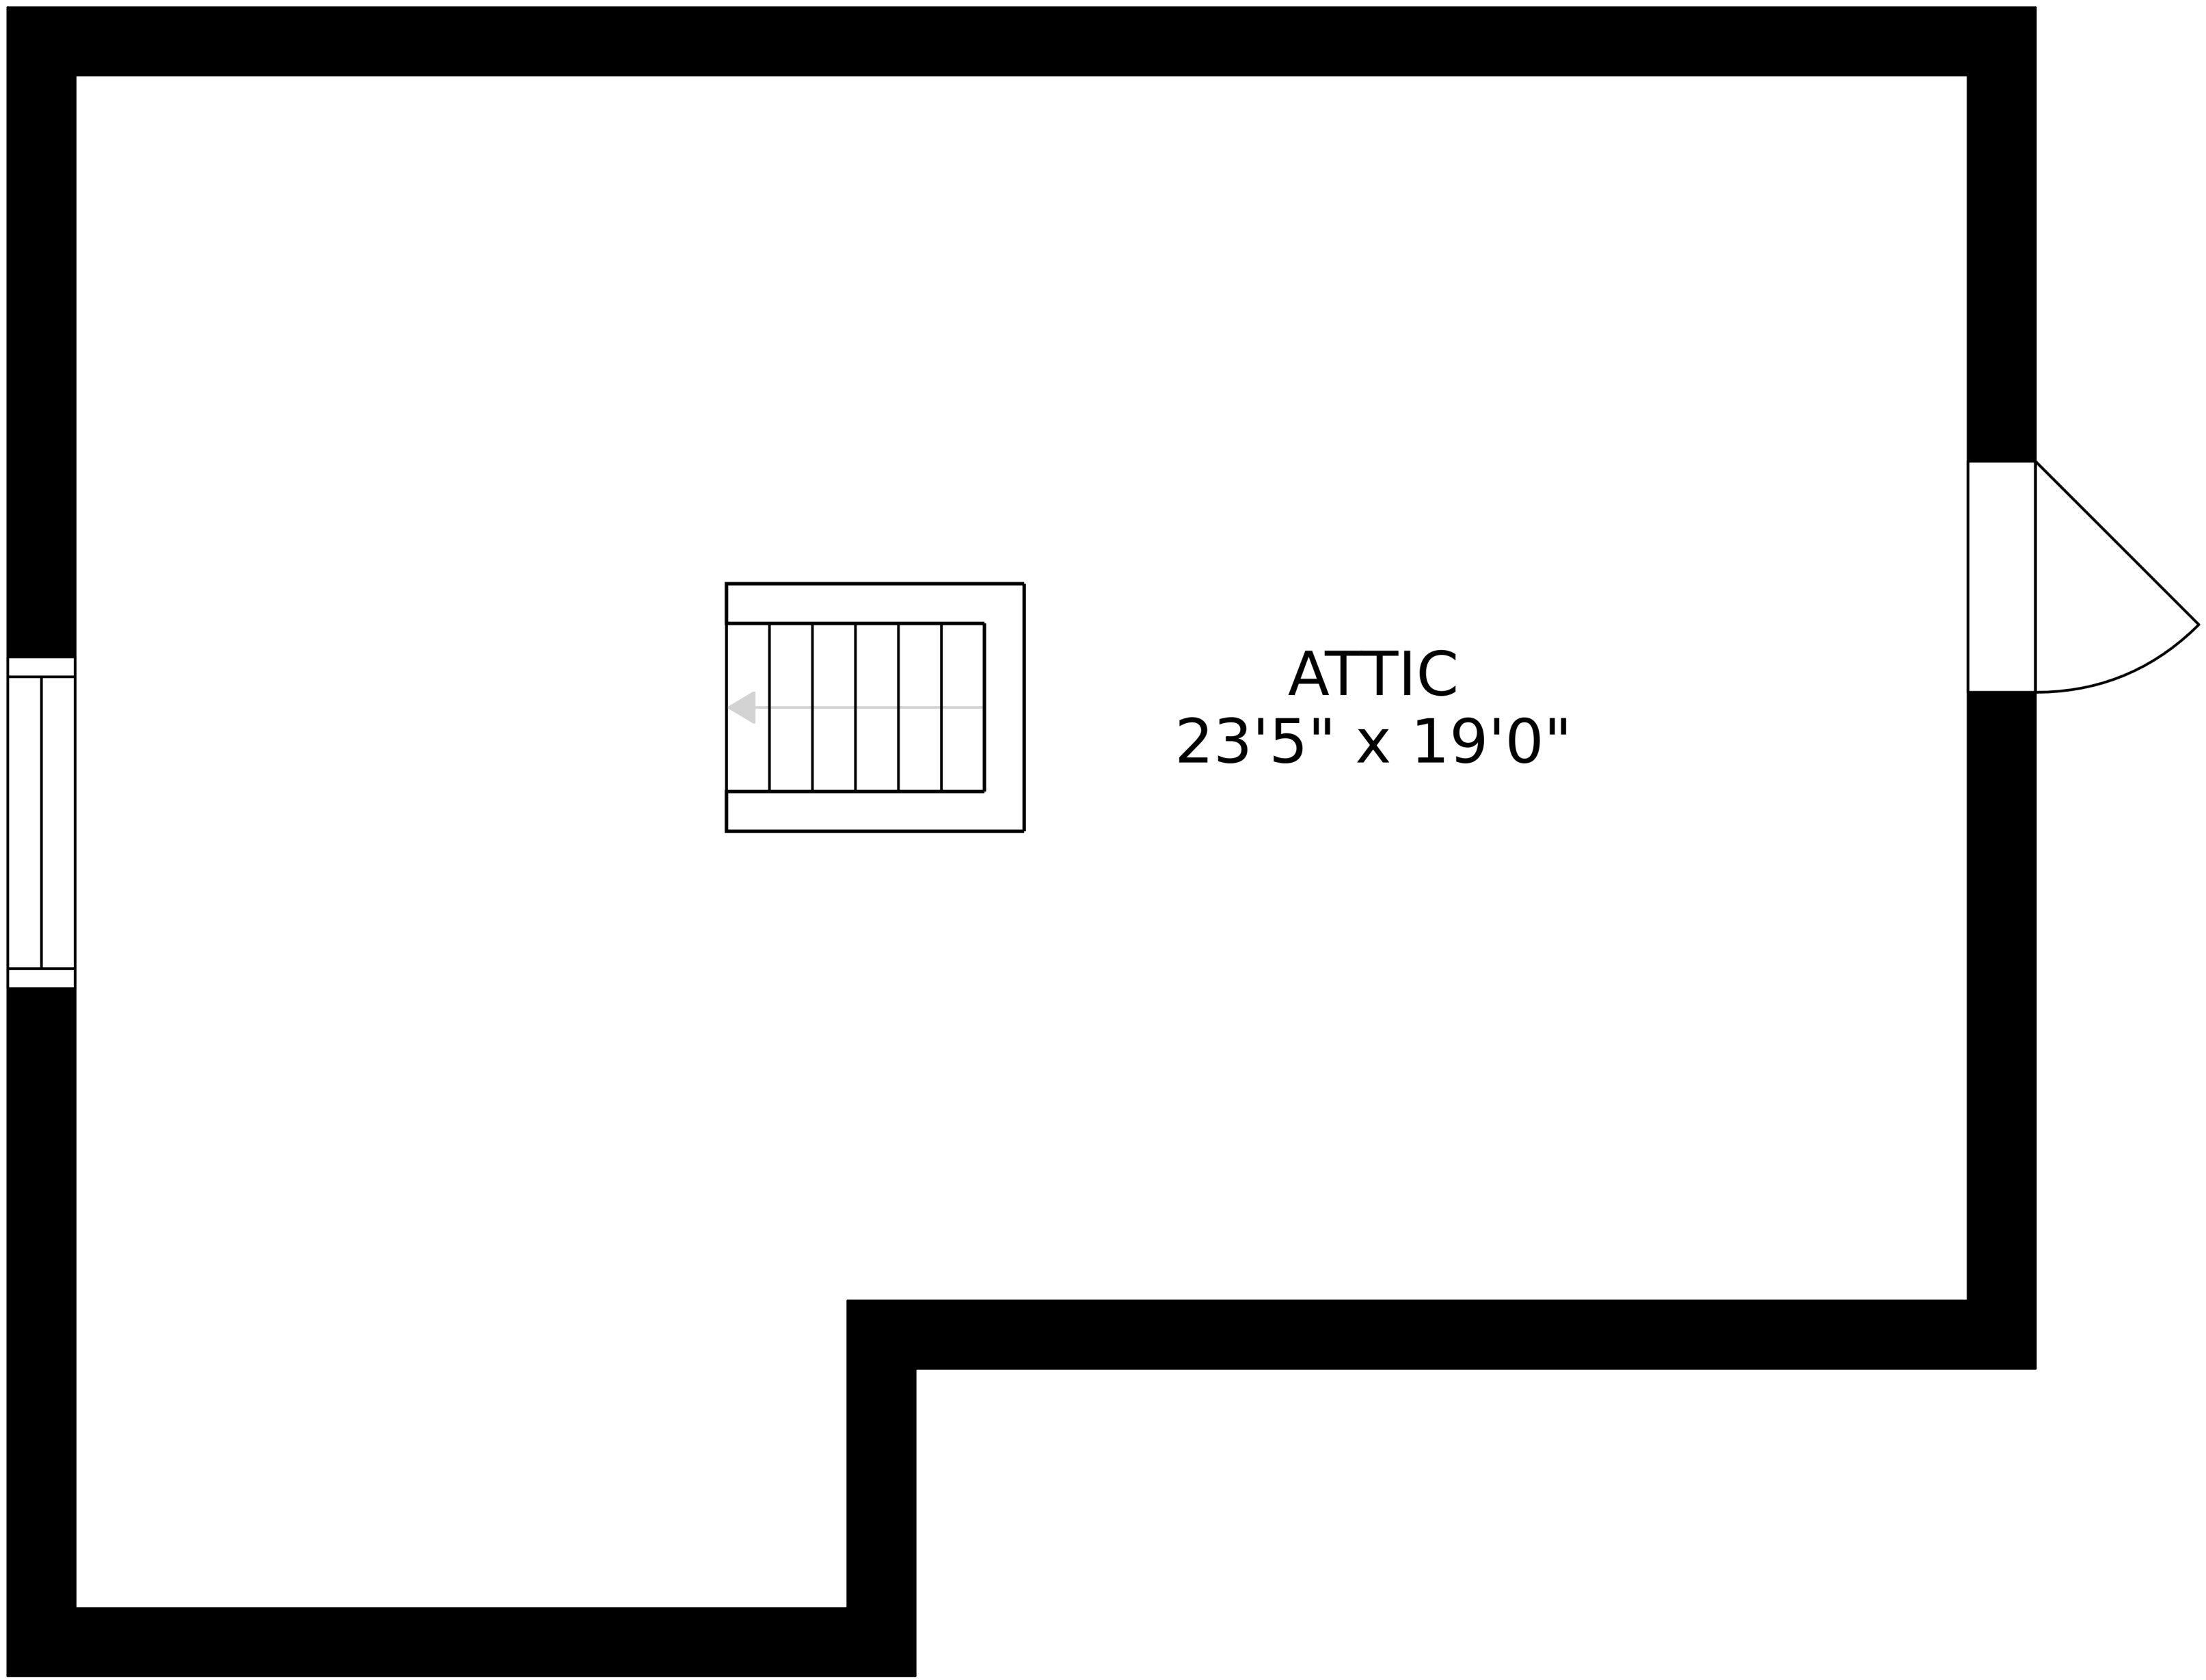

SIZES AND DIMENSIONS ARE APPROXIMATE, ACTUAL MAY VARY.

ATTIC  
23'5" x 19'0"

SIZES AND DIMENSIONS ARE APPROXIMATE, ACTUAL MAY VARY.

SIZES AND DIMENSIONS ARE APPROXIMATE, ACTUAL MAY VARY.

BASEMENT  
34'11" x 25'0"

ENTRY  
8'5" x 1'8"

BATH  
4'11" x 7'9"

REF

W

D