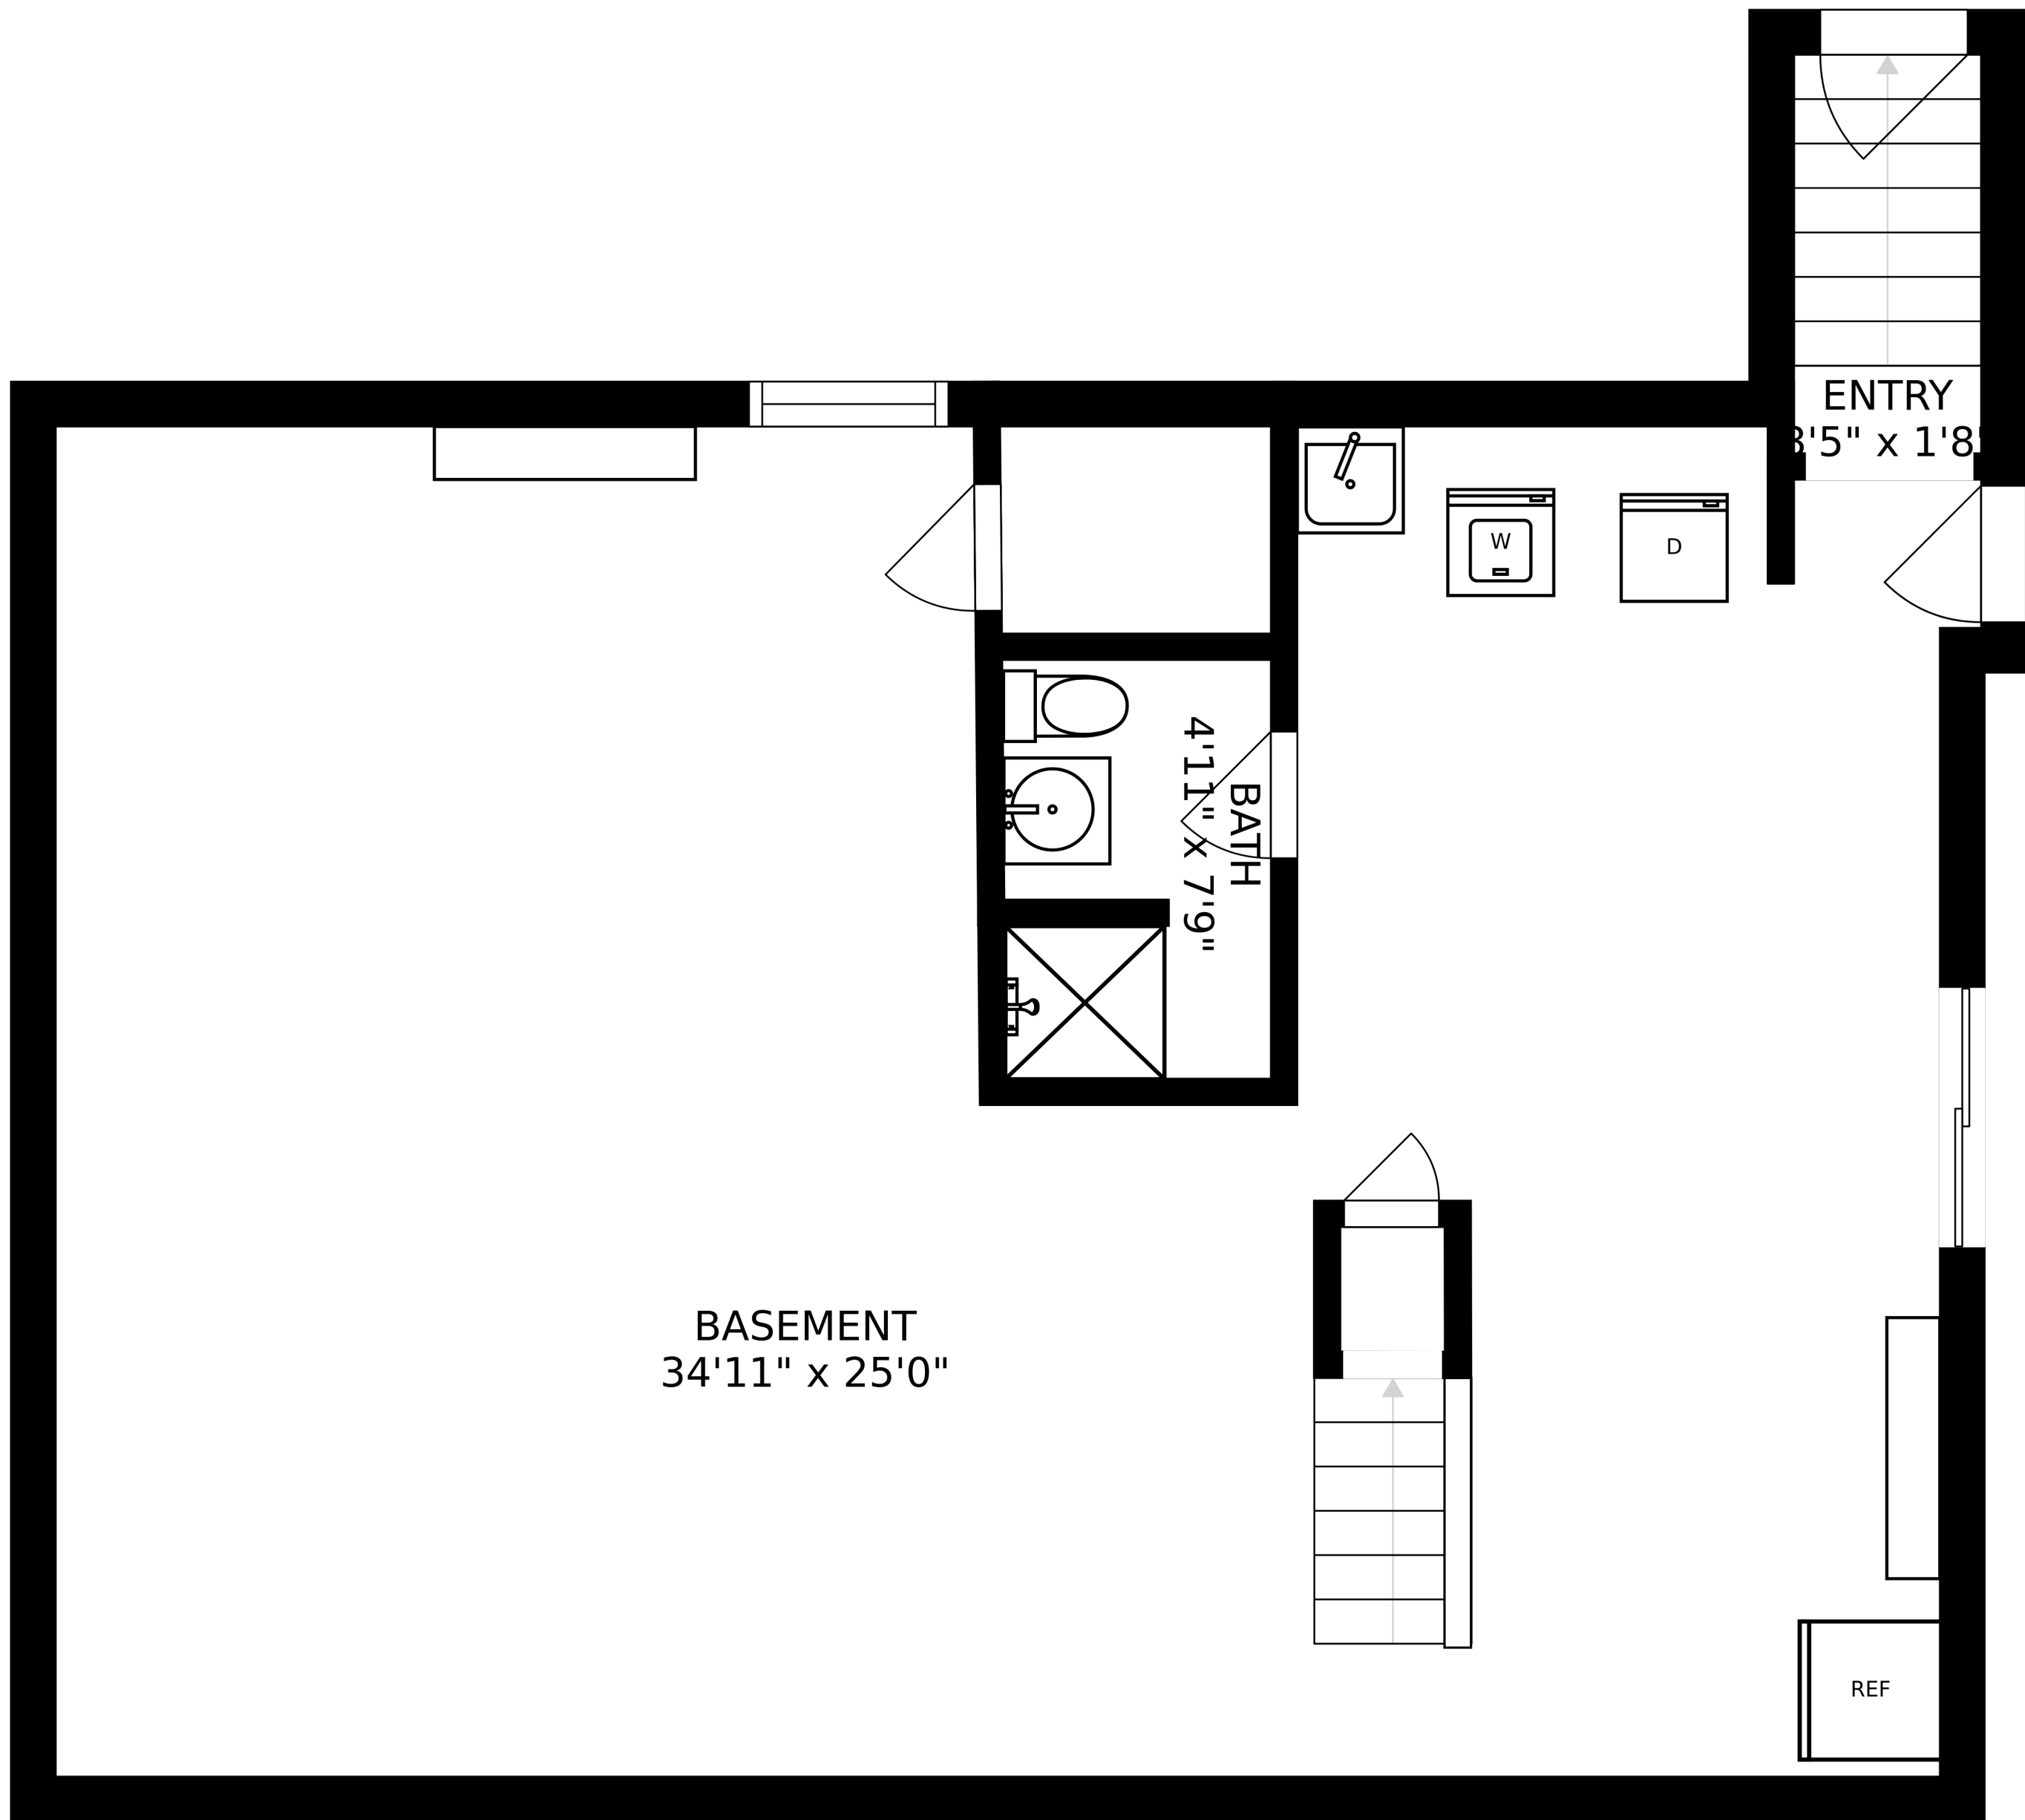

SIZES AND DIMENSIONS ARE APPROXIMATE, ACTUAL MAY VARY.

ATTIC  
23'5" x 19'0"

SIZES AND DIMENSIONS ARE APPROXIMATE, ACTUAL MAY VARY.

SIZES AND DIMENSIONS ARE APPROXIMATE, ACTUAL MAY VARY.

BASEMENT  
34'11" x 25'0"

ENTRY  
8'5" x 1'8"

BATH  
4'11" x 7'9"

REF

W

D