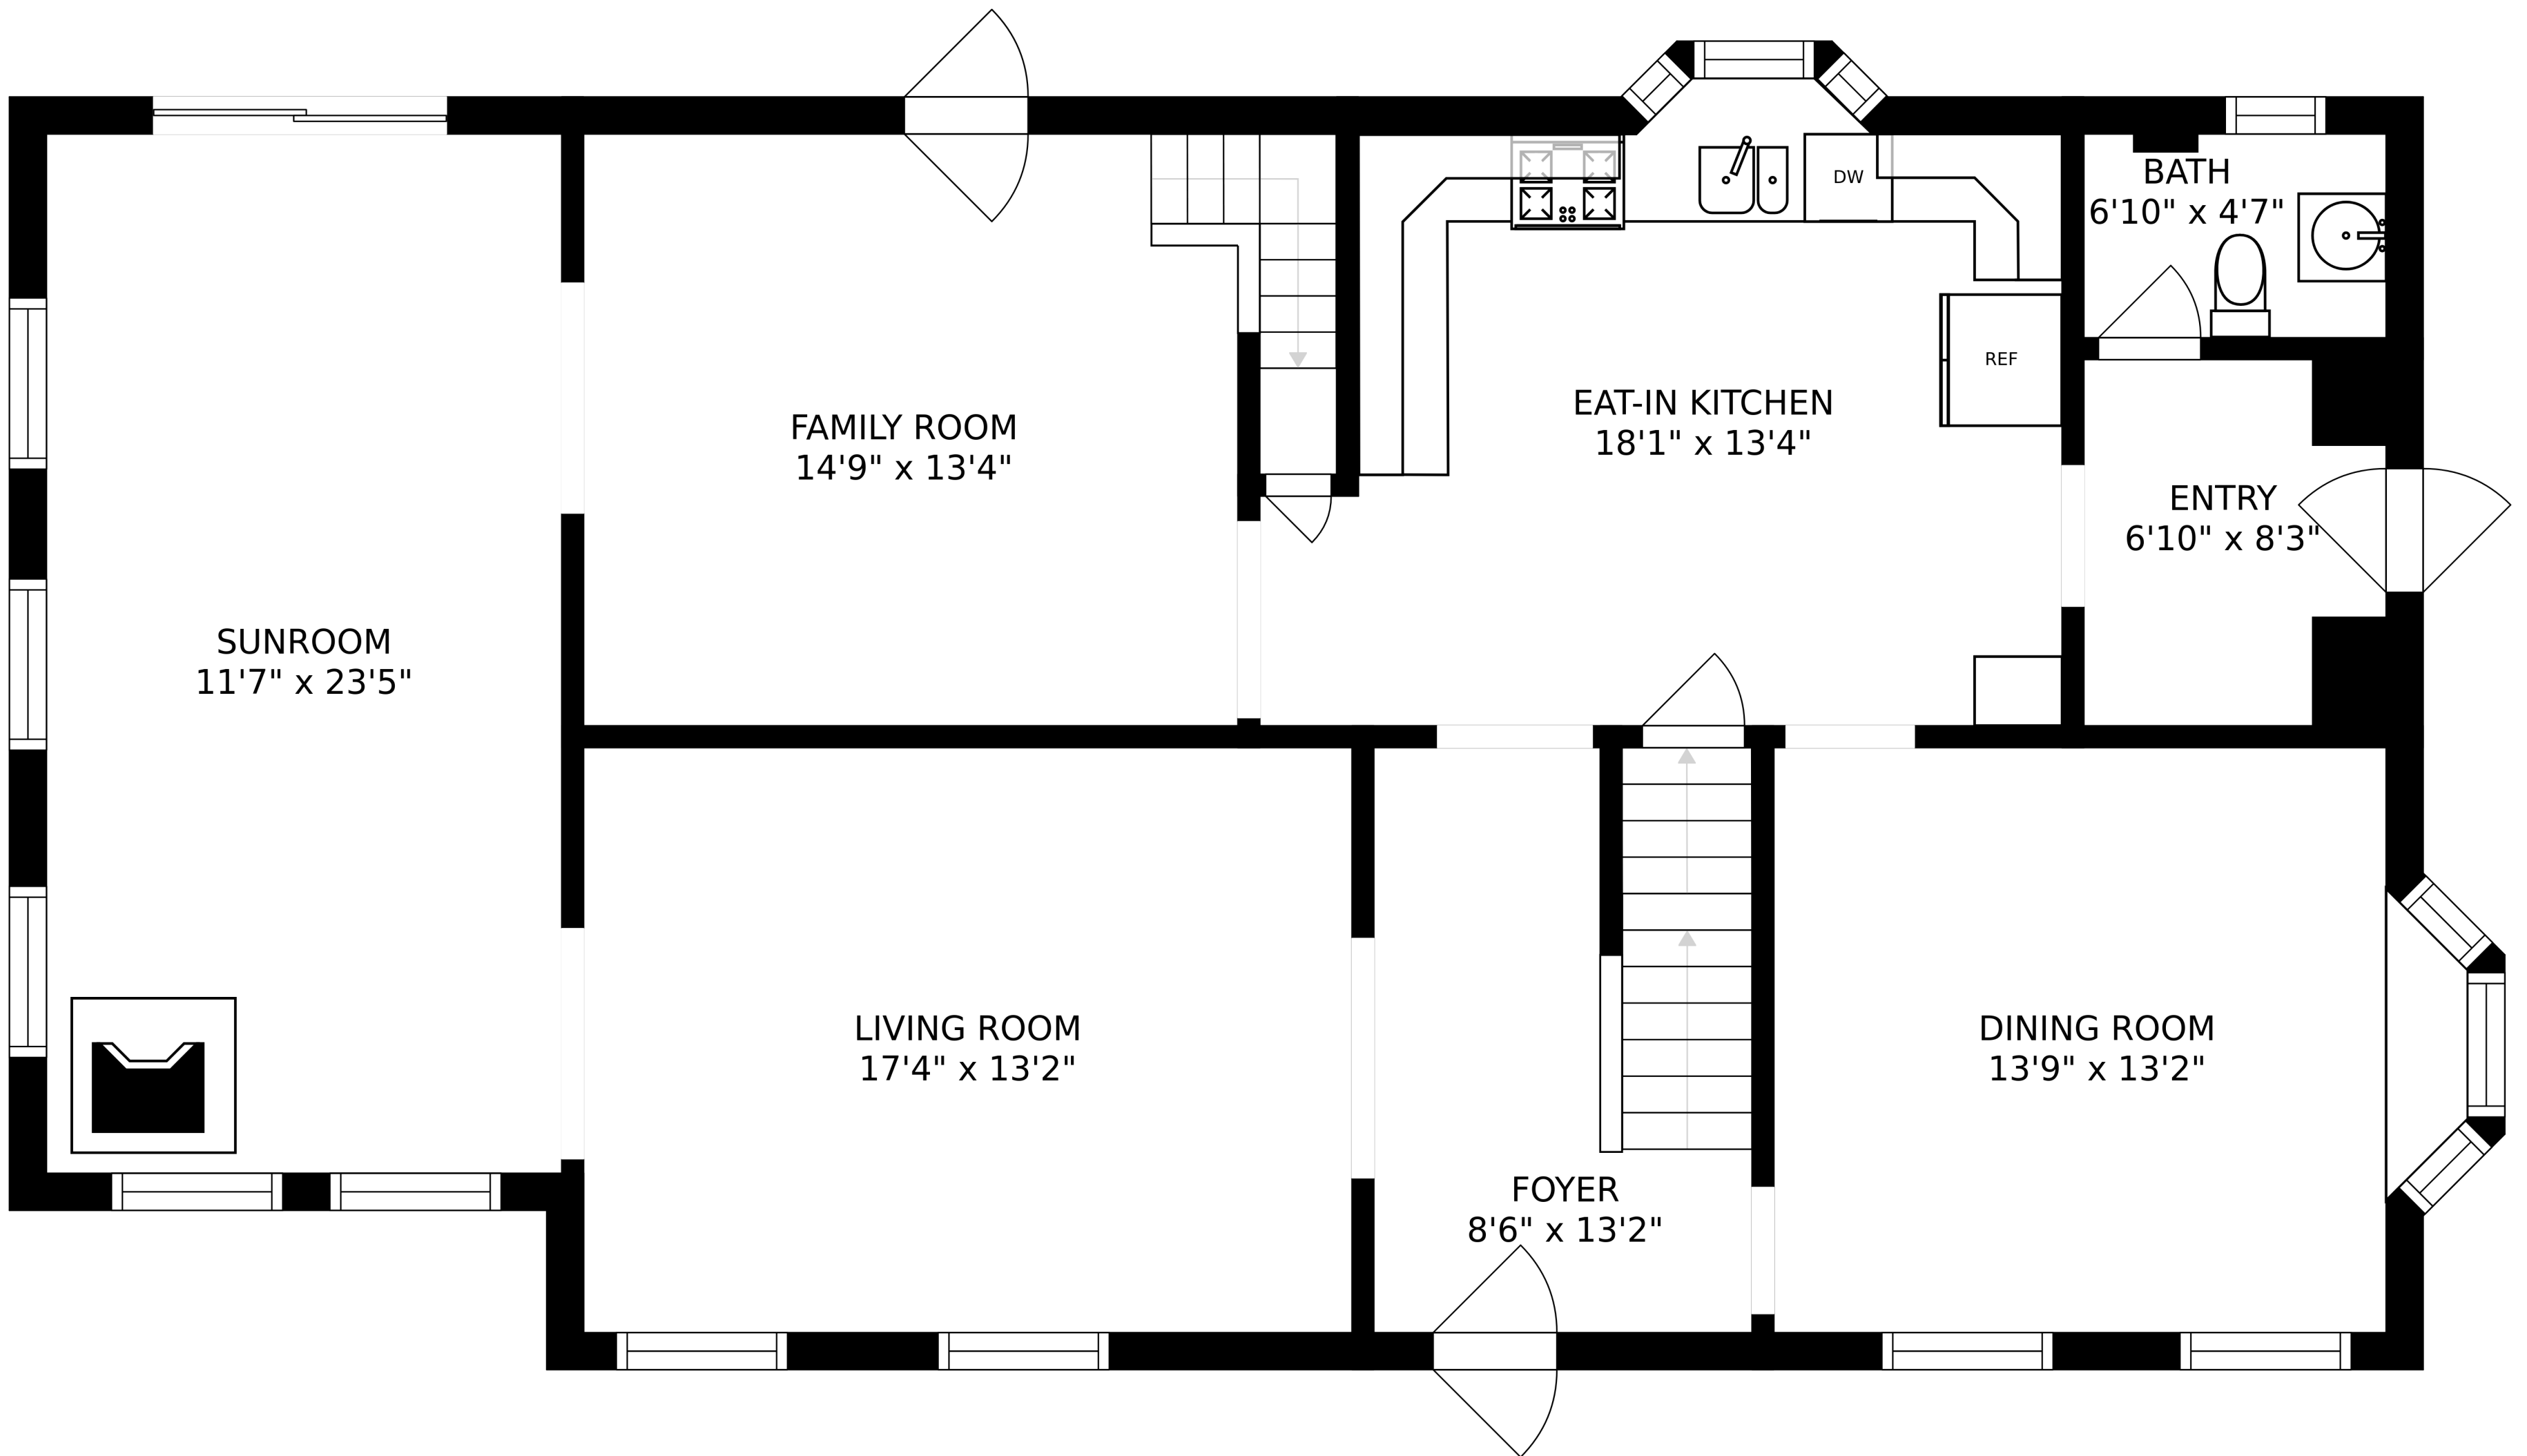

SIZES AND DIMENSIONS ARE APPROXIMATE, ACTUAL MAY VARY.

ATTIC  
23'5" x 19'0"

SIZES AND DIMENSIONS ARE APPROXIMATE, ACTUAL MAY VARY.

SIZES AND DIMENSIONS ARE APPROXIMATE, ACTUAL MAY VARY.

BASEMENT  
34'11" x 25'0"

ENTRY  
8'5" x 1'8"

BATH  
4'11" x 7'9"

REF

W

D