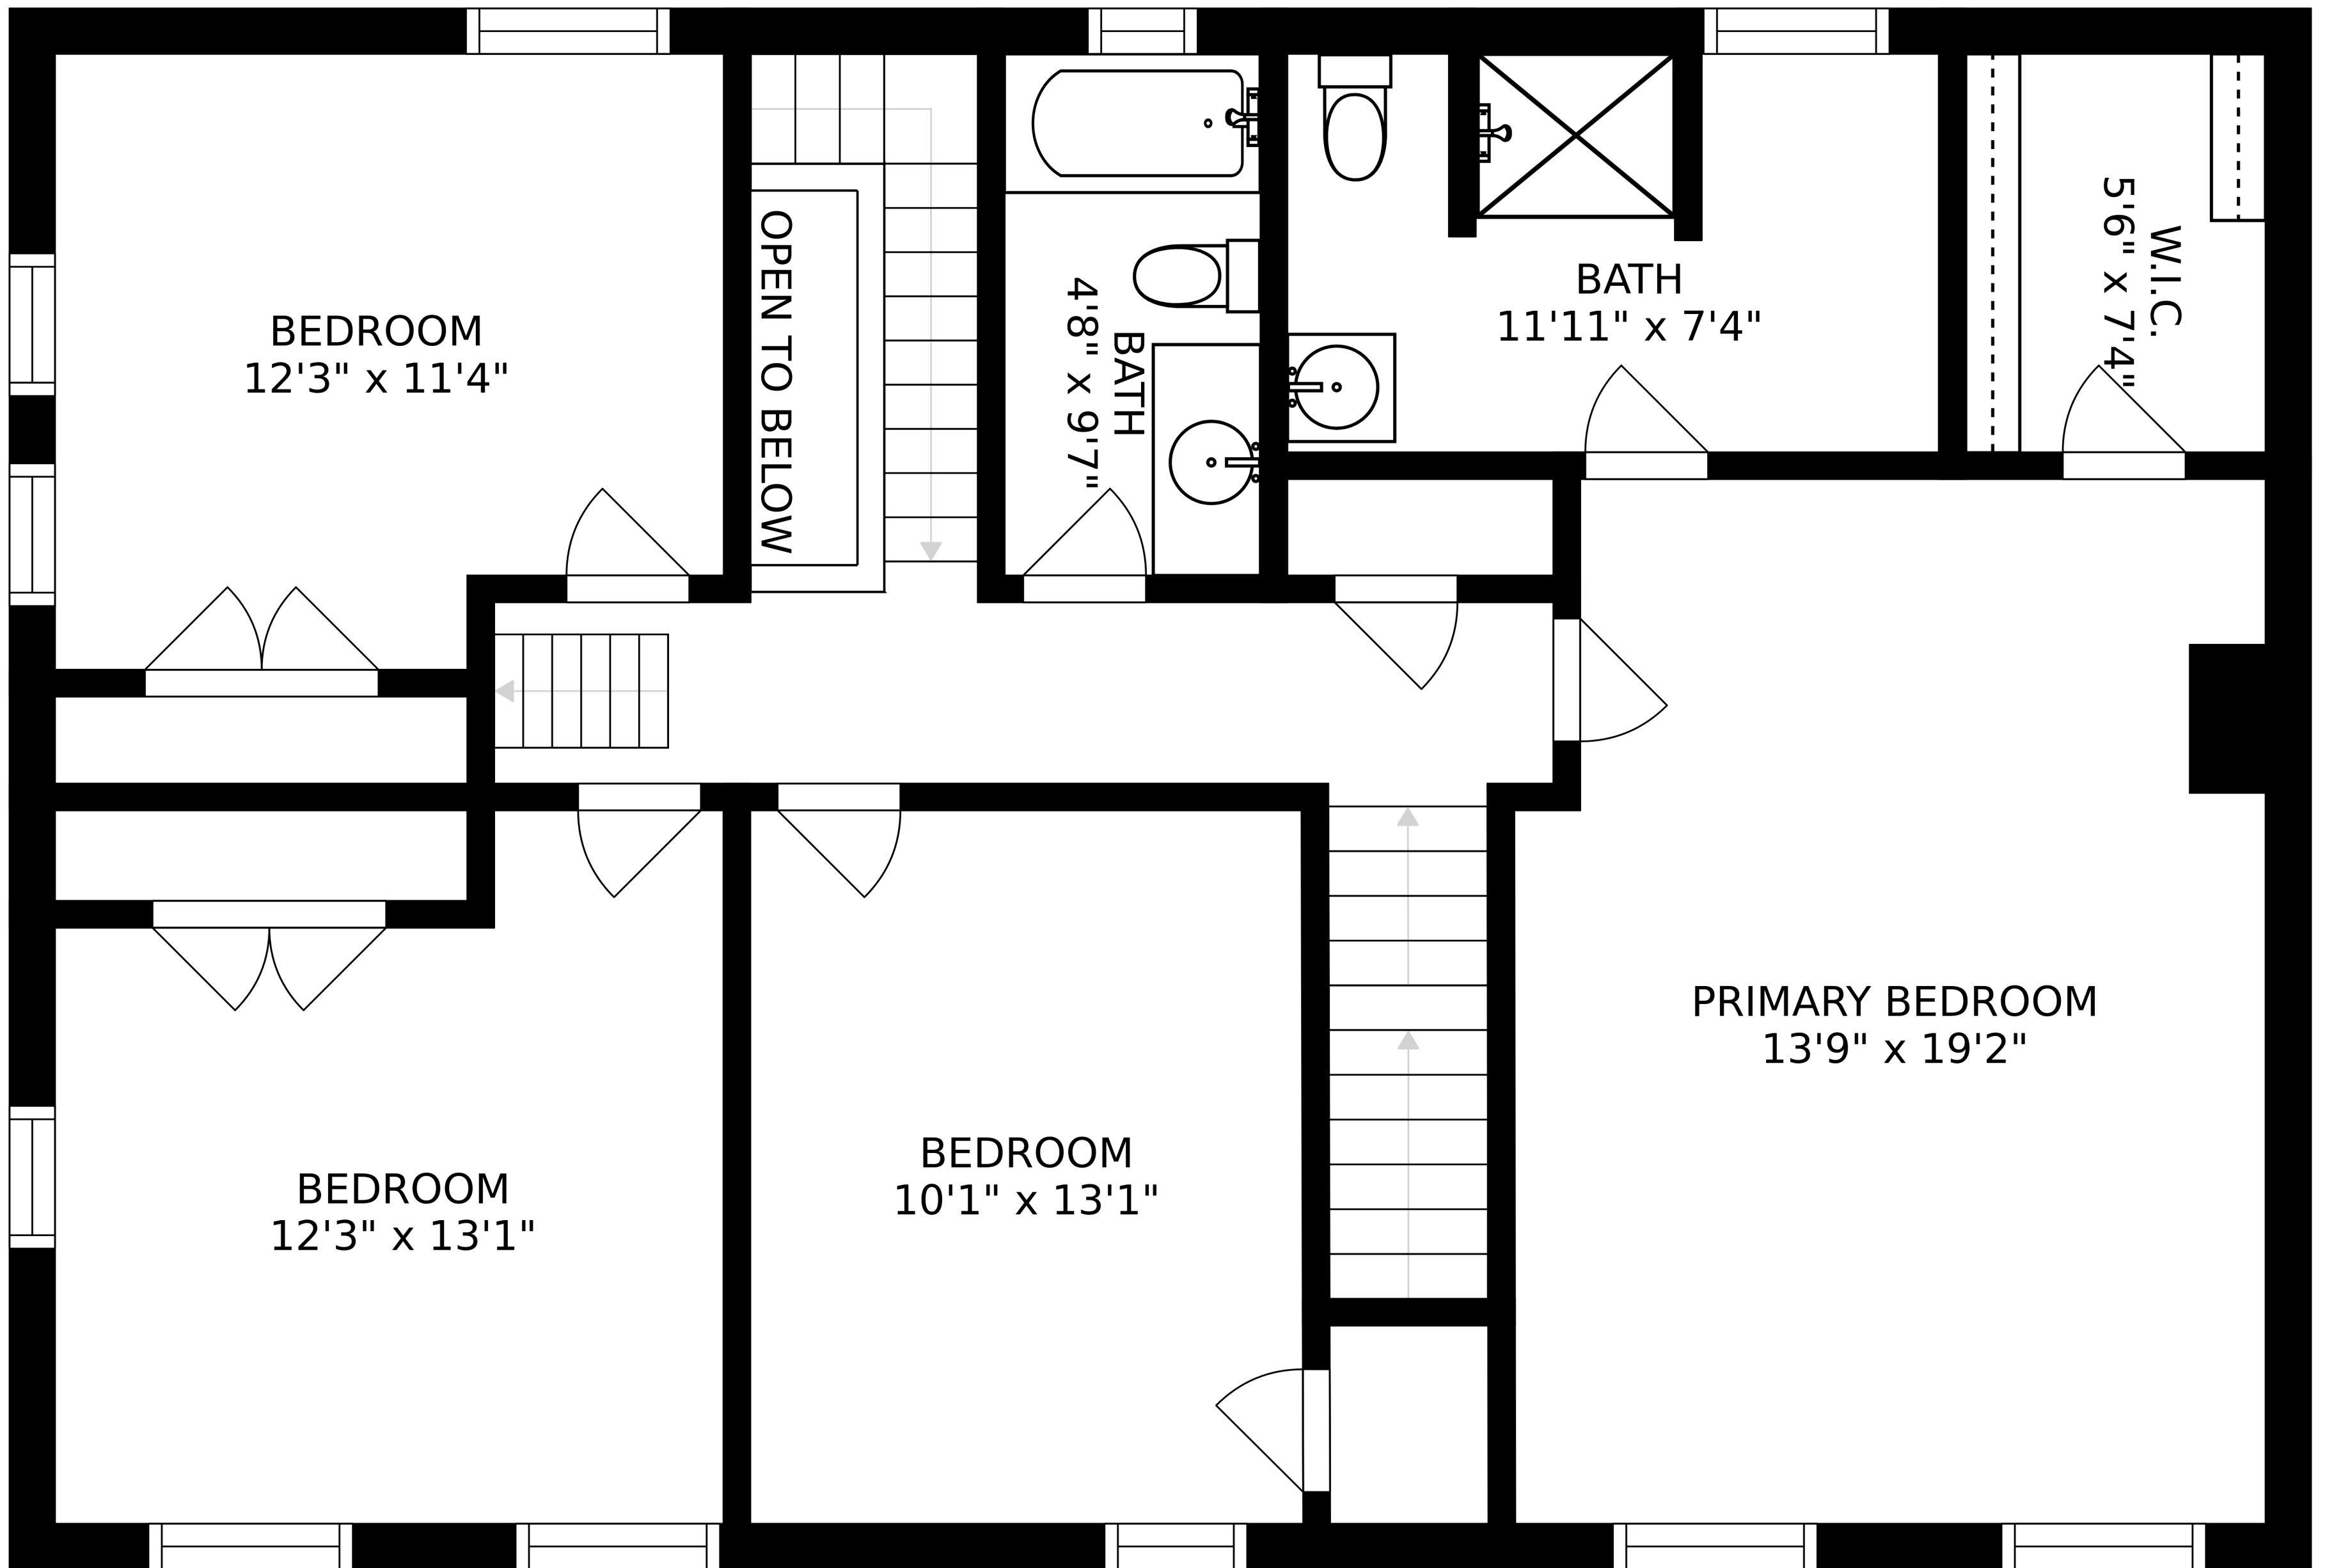

SIZES AND DIMENSIONS ARE APPROXIMATE, ACTUAL MAY VARY.

ATTIC  
23'5" x 19'0"

SIZES AND DIMENSIONS ARE APPROXIMATE, ACTUAL MAY VARY.

SIZES AND DIMENSIONS ARE APPROXIMATE, ACTUAL MAY VARY.

BASEMENT  
34'11" x 25'0"

ENTRY  
8'5" x 1'8"

BATH  
4'11" x 7'9"

REF

W

D