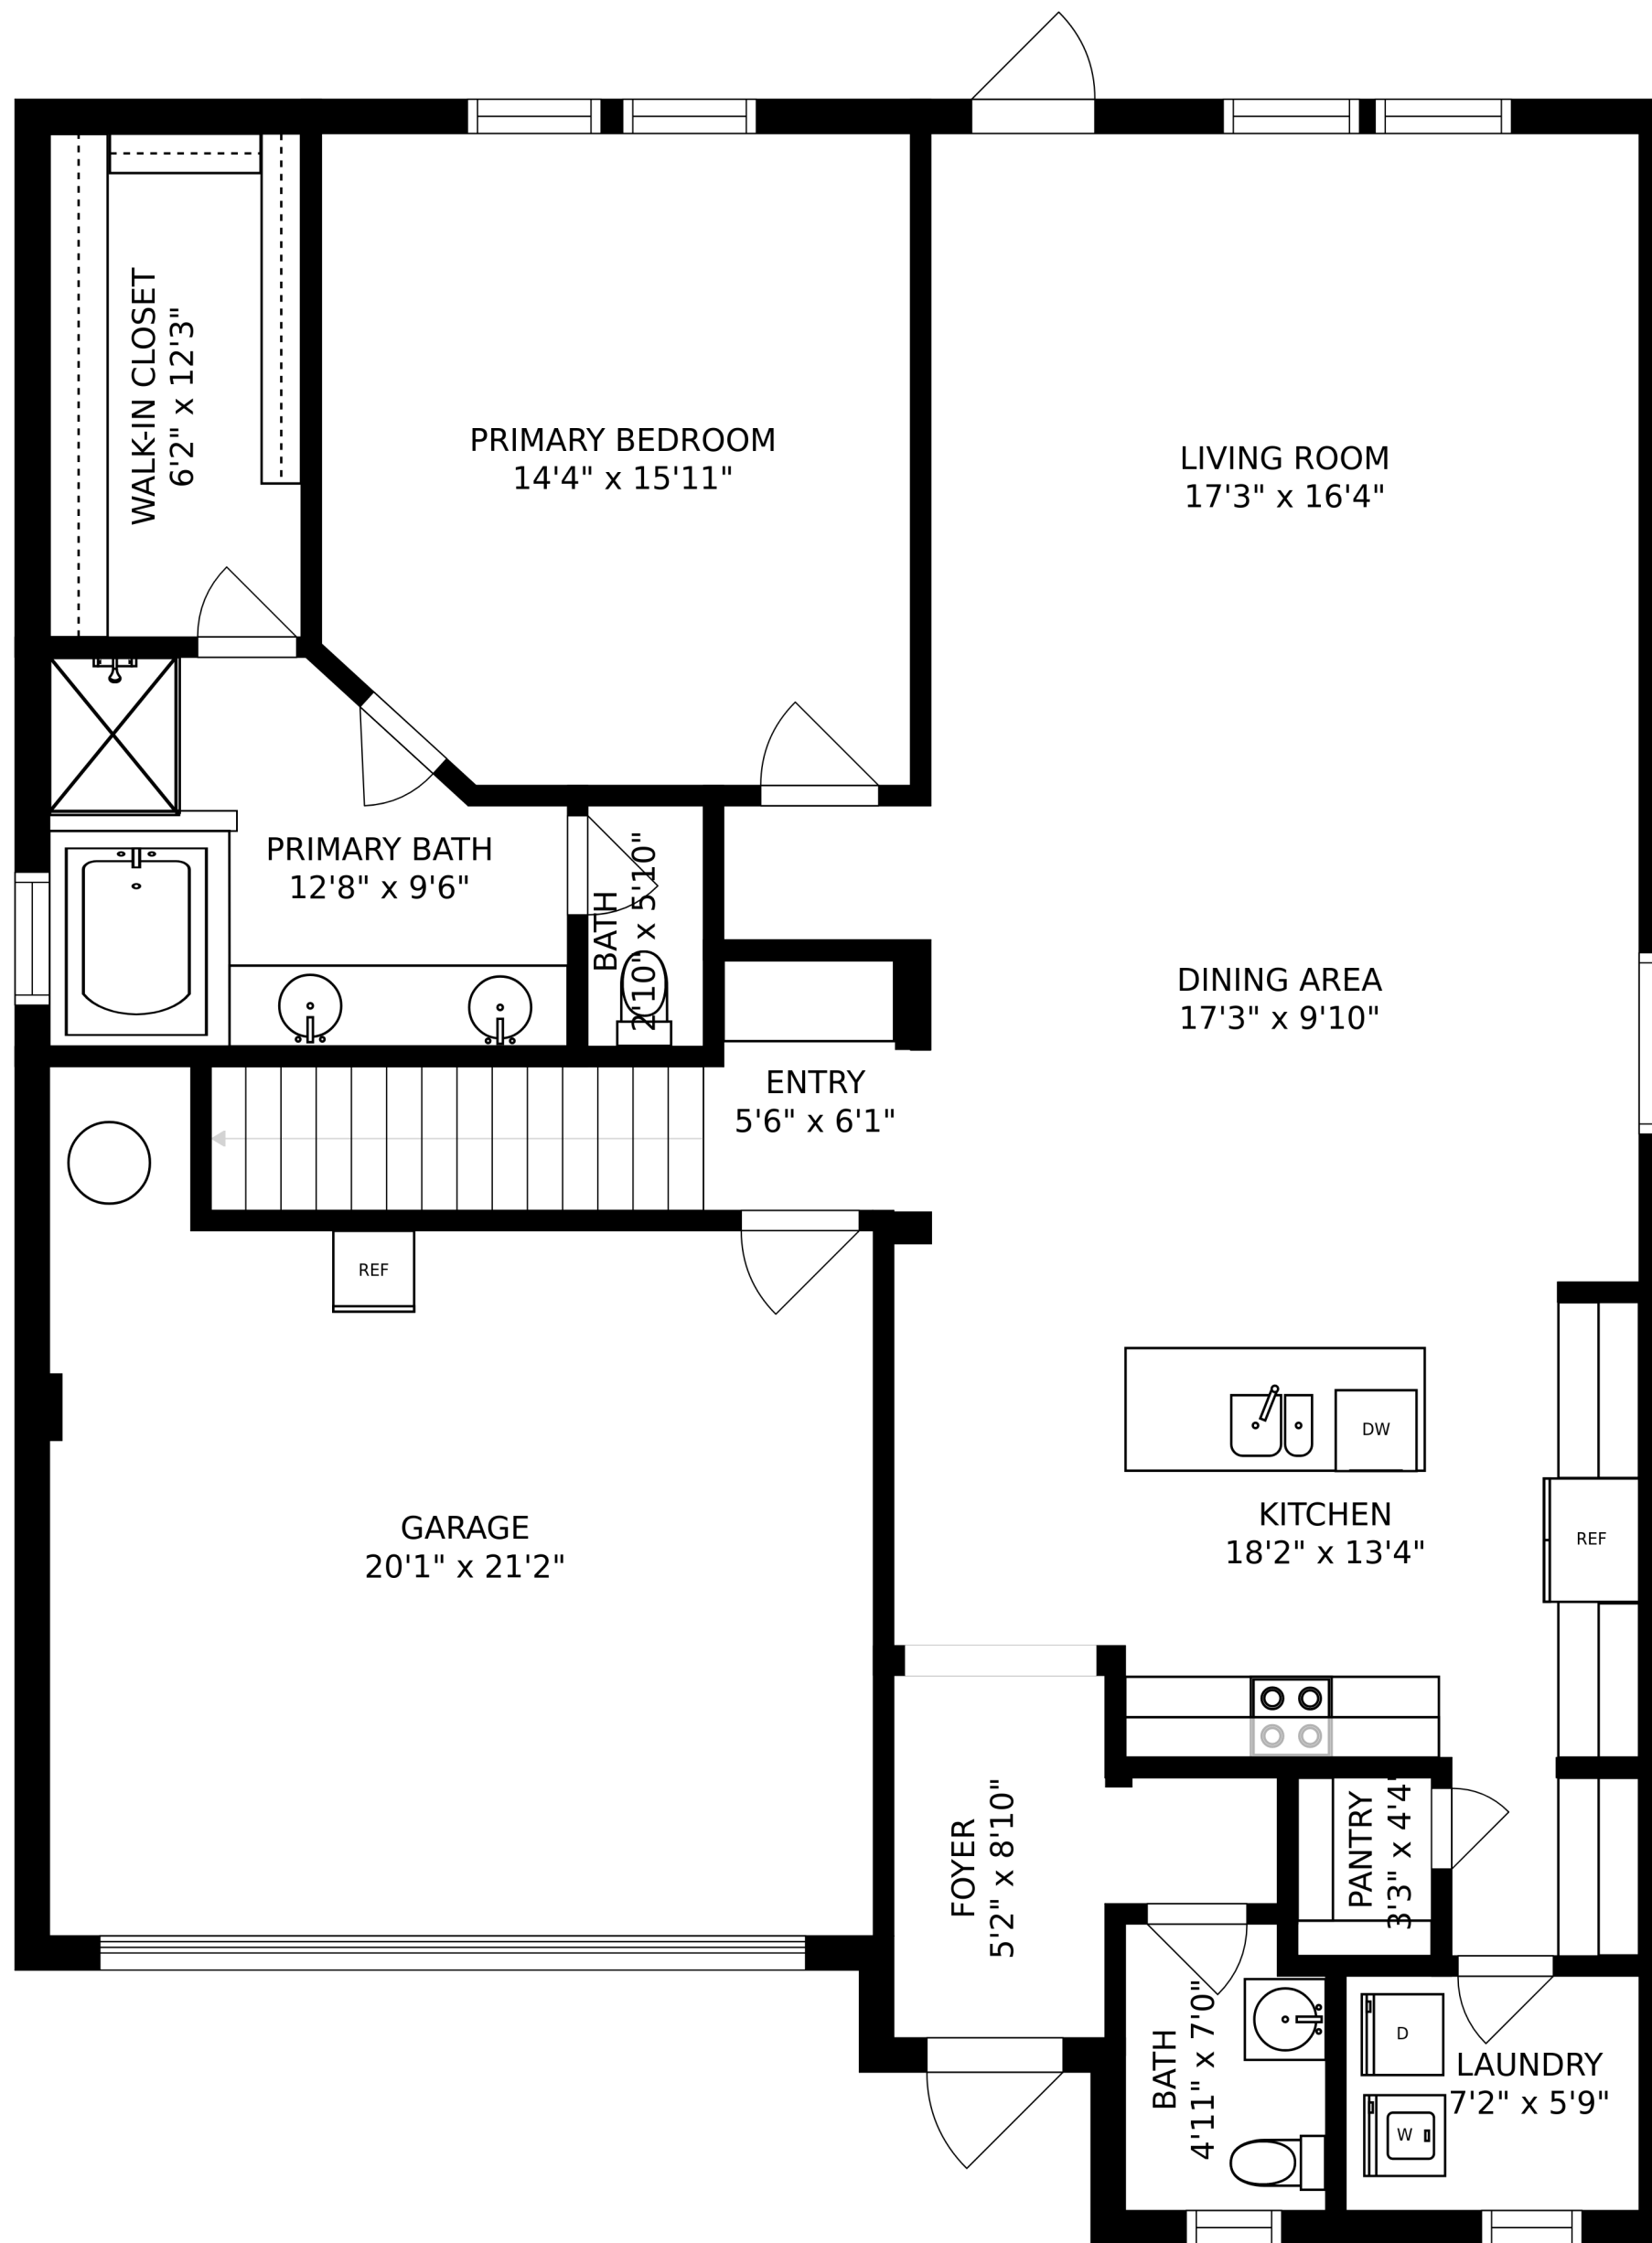

FLOOR 1

FLOOR 2

SIZES AND DIMENSIONS ARE APPROXIMATE, ACTUAL MAY VARY.

LOFT
12'6" x 20'2"

BEDROOM
11'7" x 12'1"

BEDROOM
10'9" x 12'5"

BEDROOM
13'7" x 14'10"

BATH
4'8" x 5'0"

BATH
5'1" x 5'0"

SIZES AND DIMENSIONS ARE APPROXIMATE, ACTUAL MAY VARY.