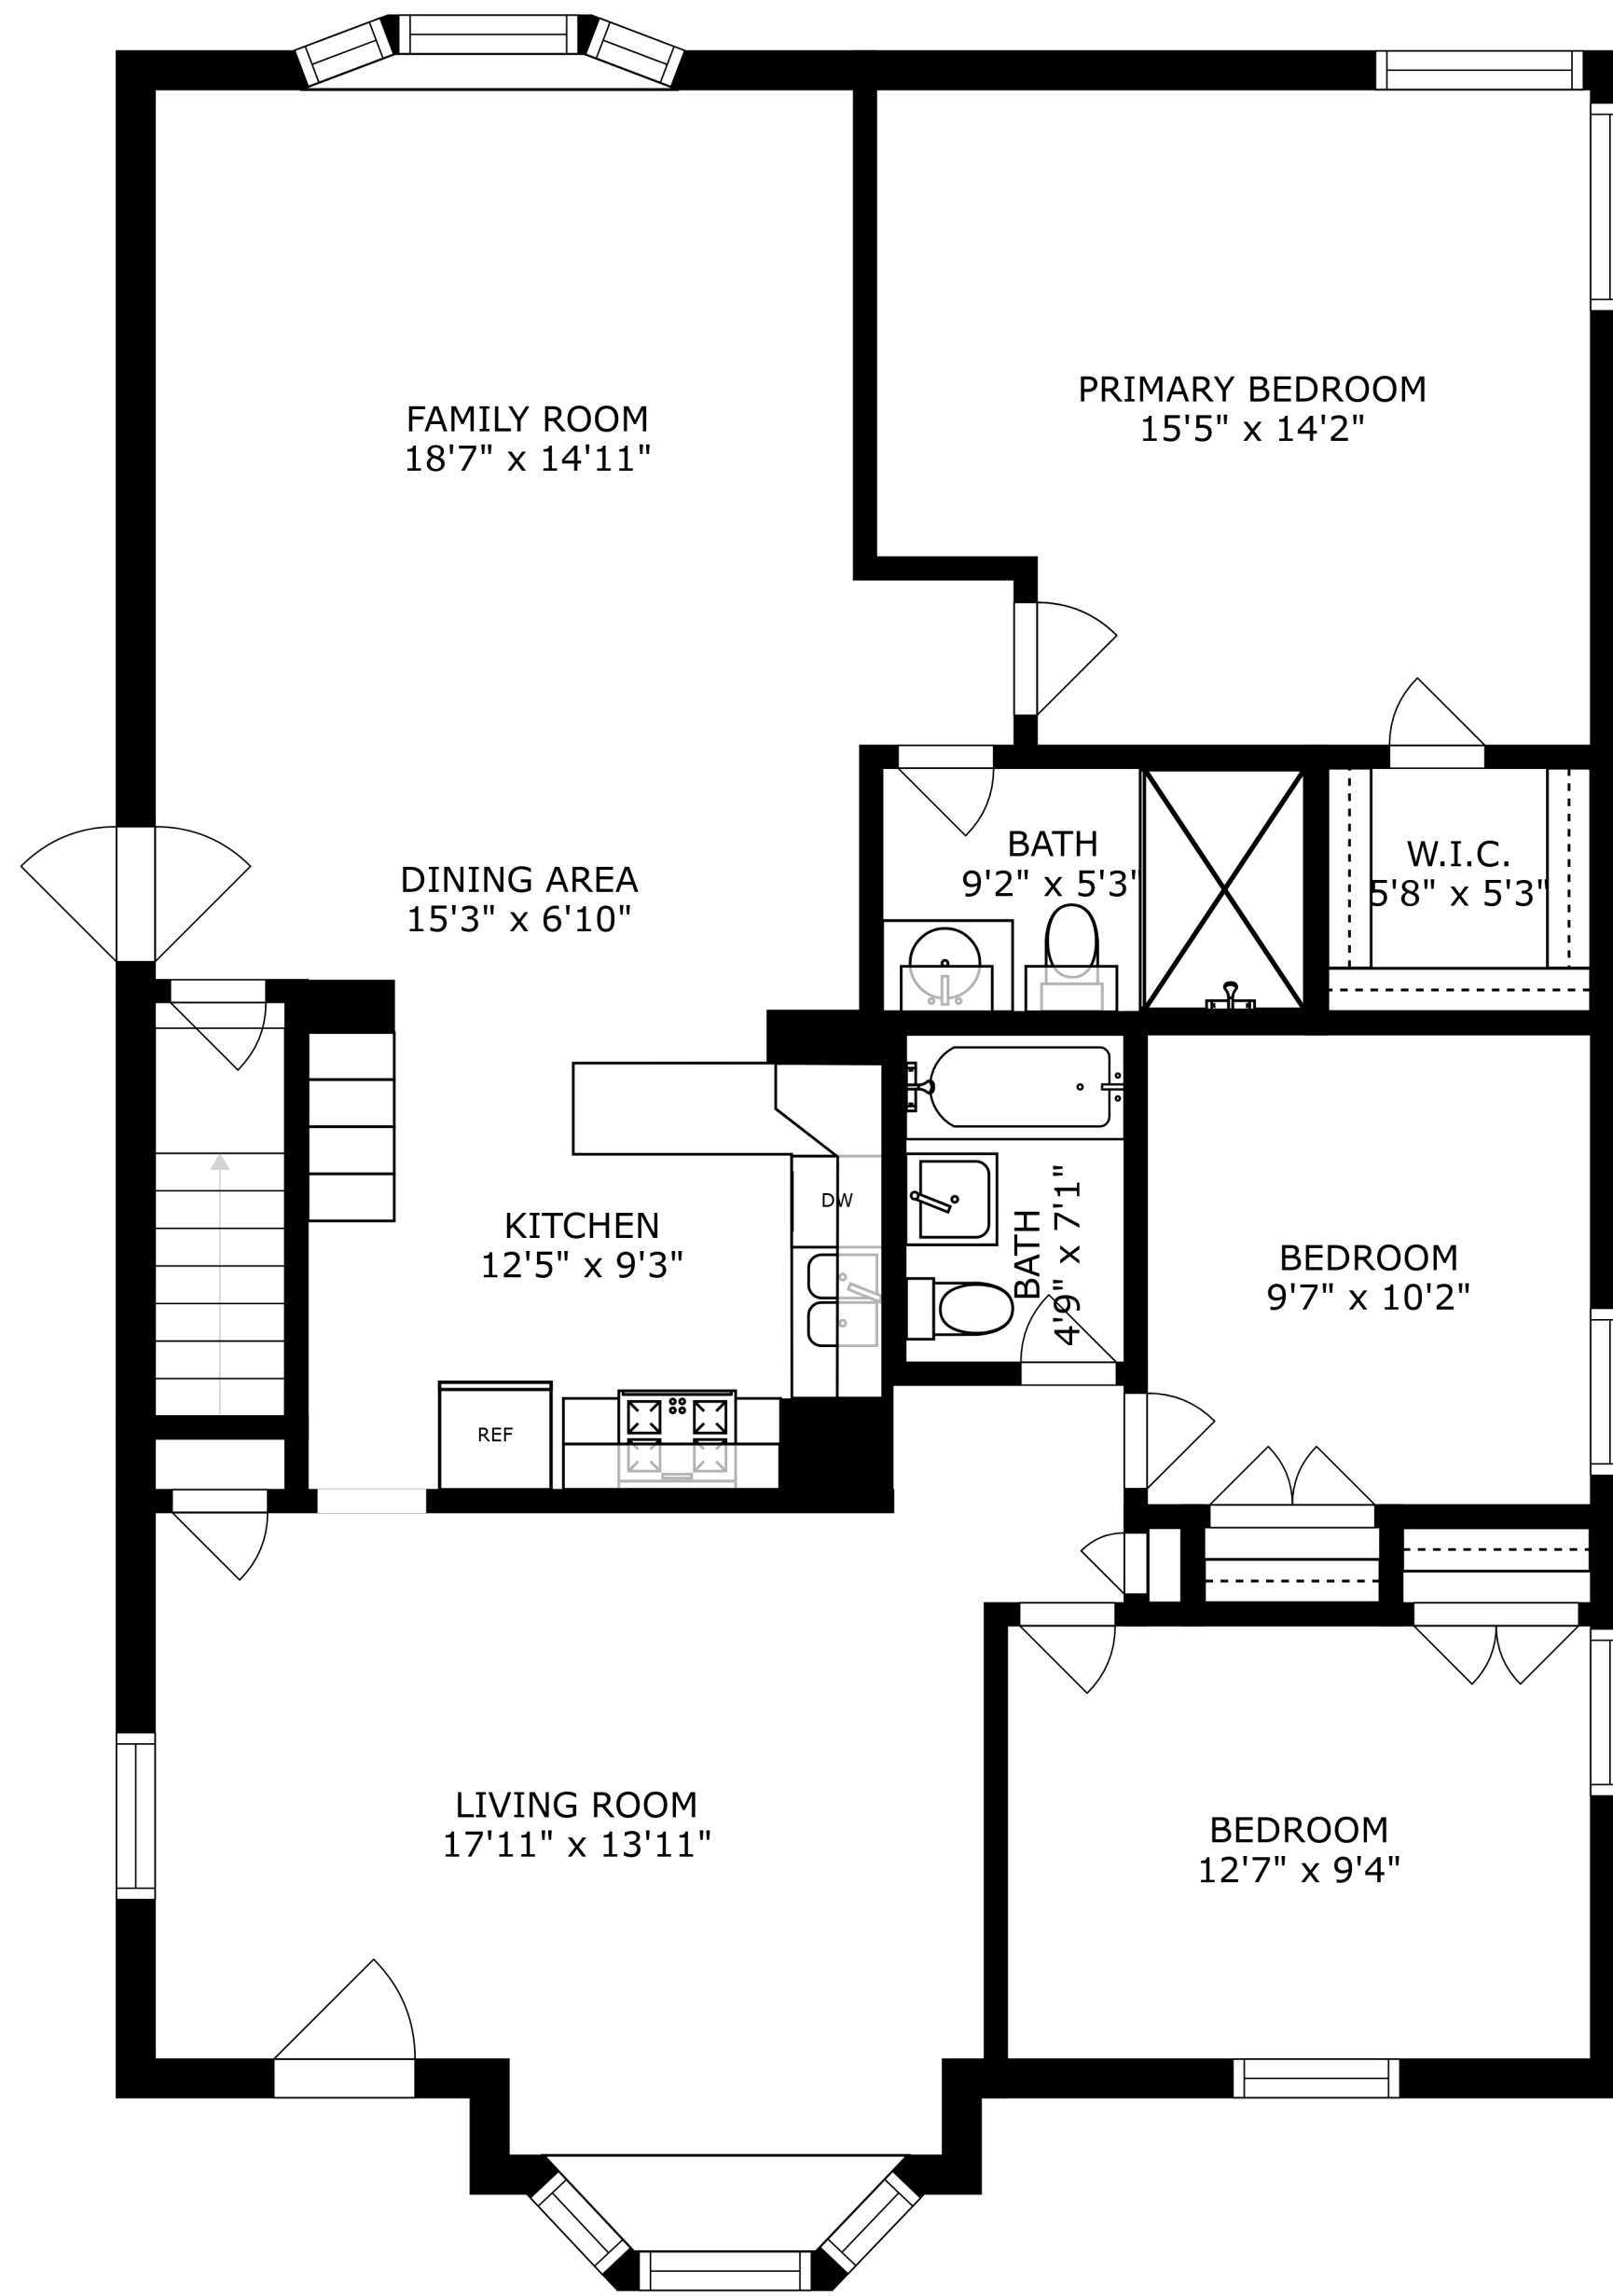

FLOOR 1

FLOOR 2

SIZES AND DIMENSIONS ARE APPROXIMATE, ACTUAL MAY VARY.

LAUNDRY
10'4" x 10'6"

BATH
5'4" x 7'8"

RECREATION ROOM
31'0" x 19'1"