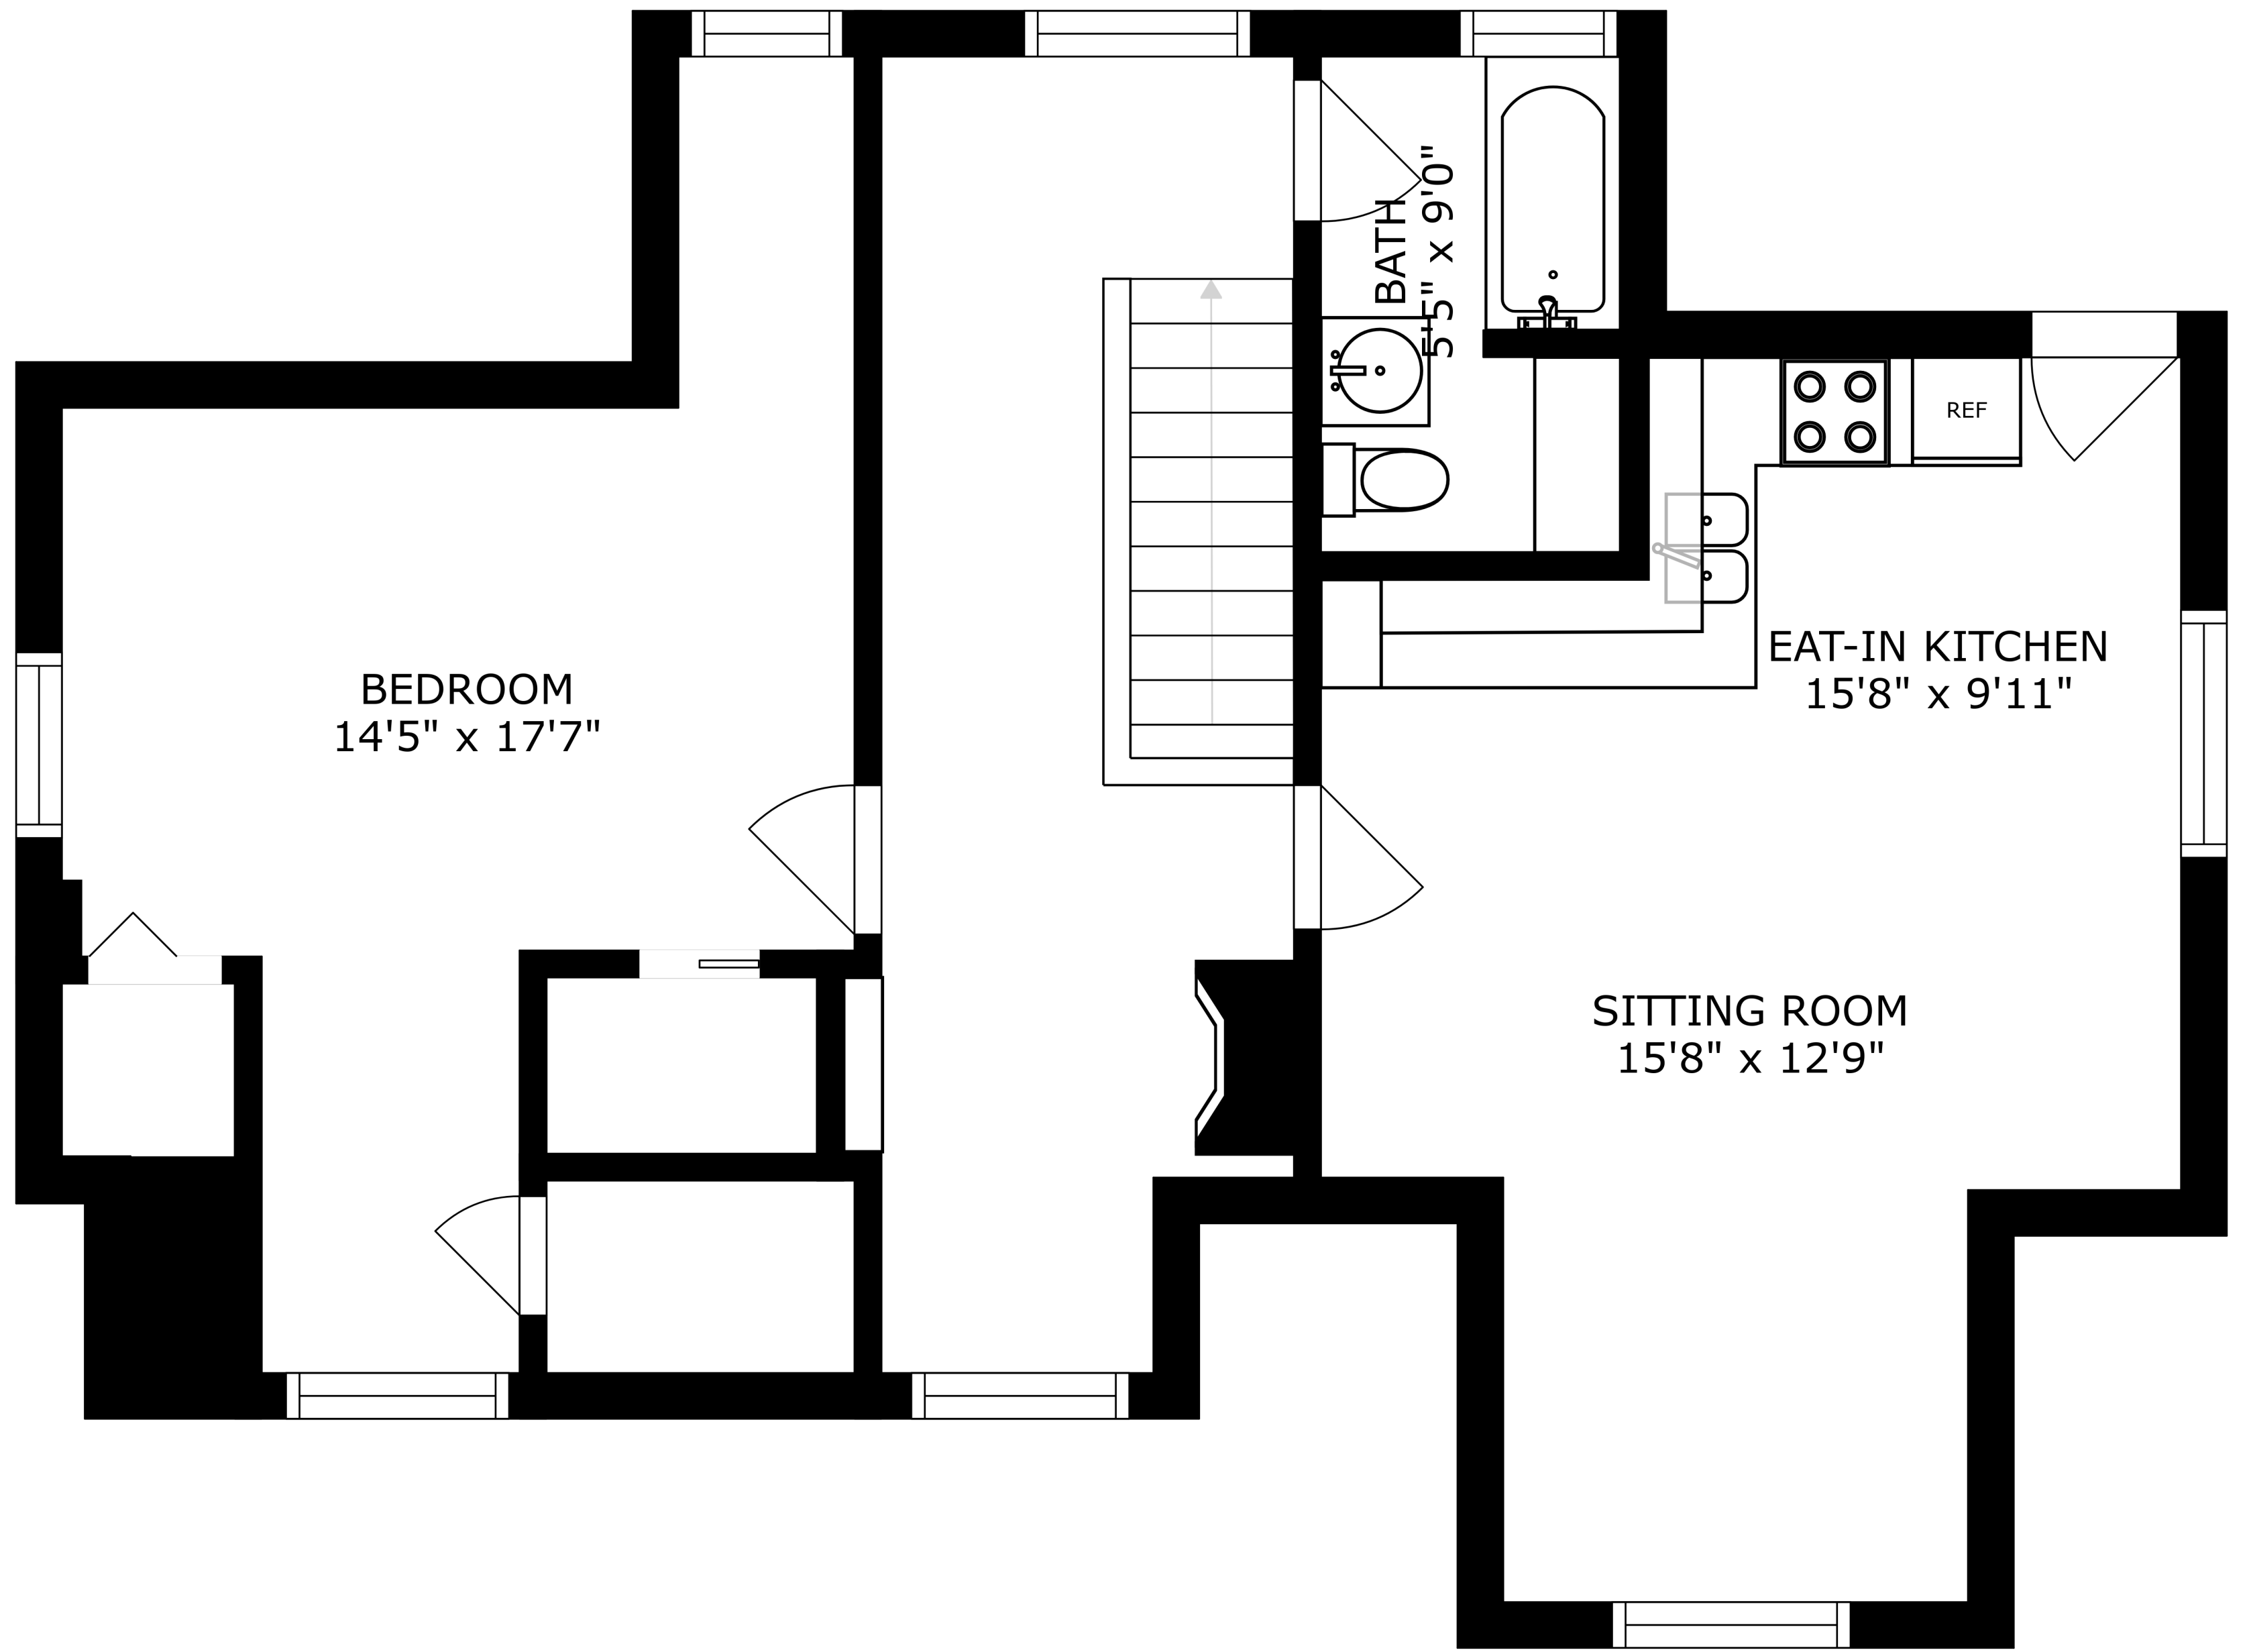

SIZES AND DIMENSIONS ARE APPROXIMATE, ACTUAL MAY VARY.

BEDROOM  
14'5" x 17'7"

BATH  
5'5" x 9'0"

EAT-IN KITCHEN  
15'8" x 9'11"

SITTING ROOM  
15'8" x 12'9"

SIZES AND DIMENSIONS ARE APPROXIMATE, ACTUAL MAY VARY.

UTILITY  
21'2" x 12'9"

RECREATION ROOM  
21'2" x 13'8"

GARAGE  
15'4" x 18'4"