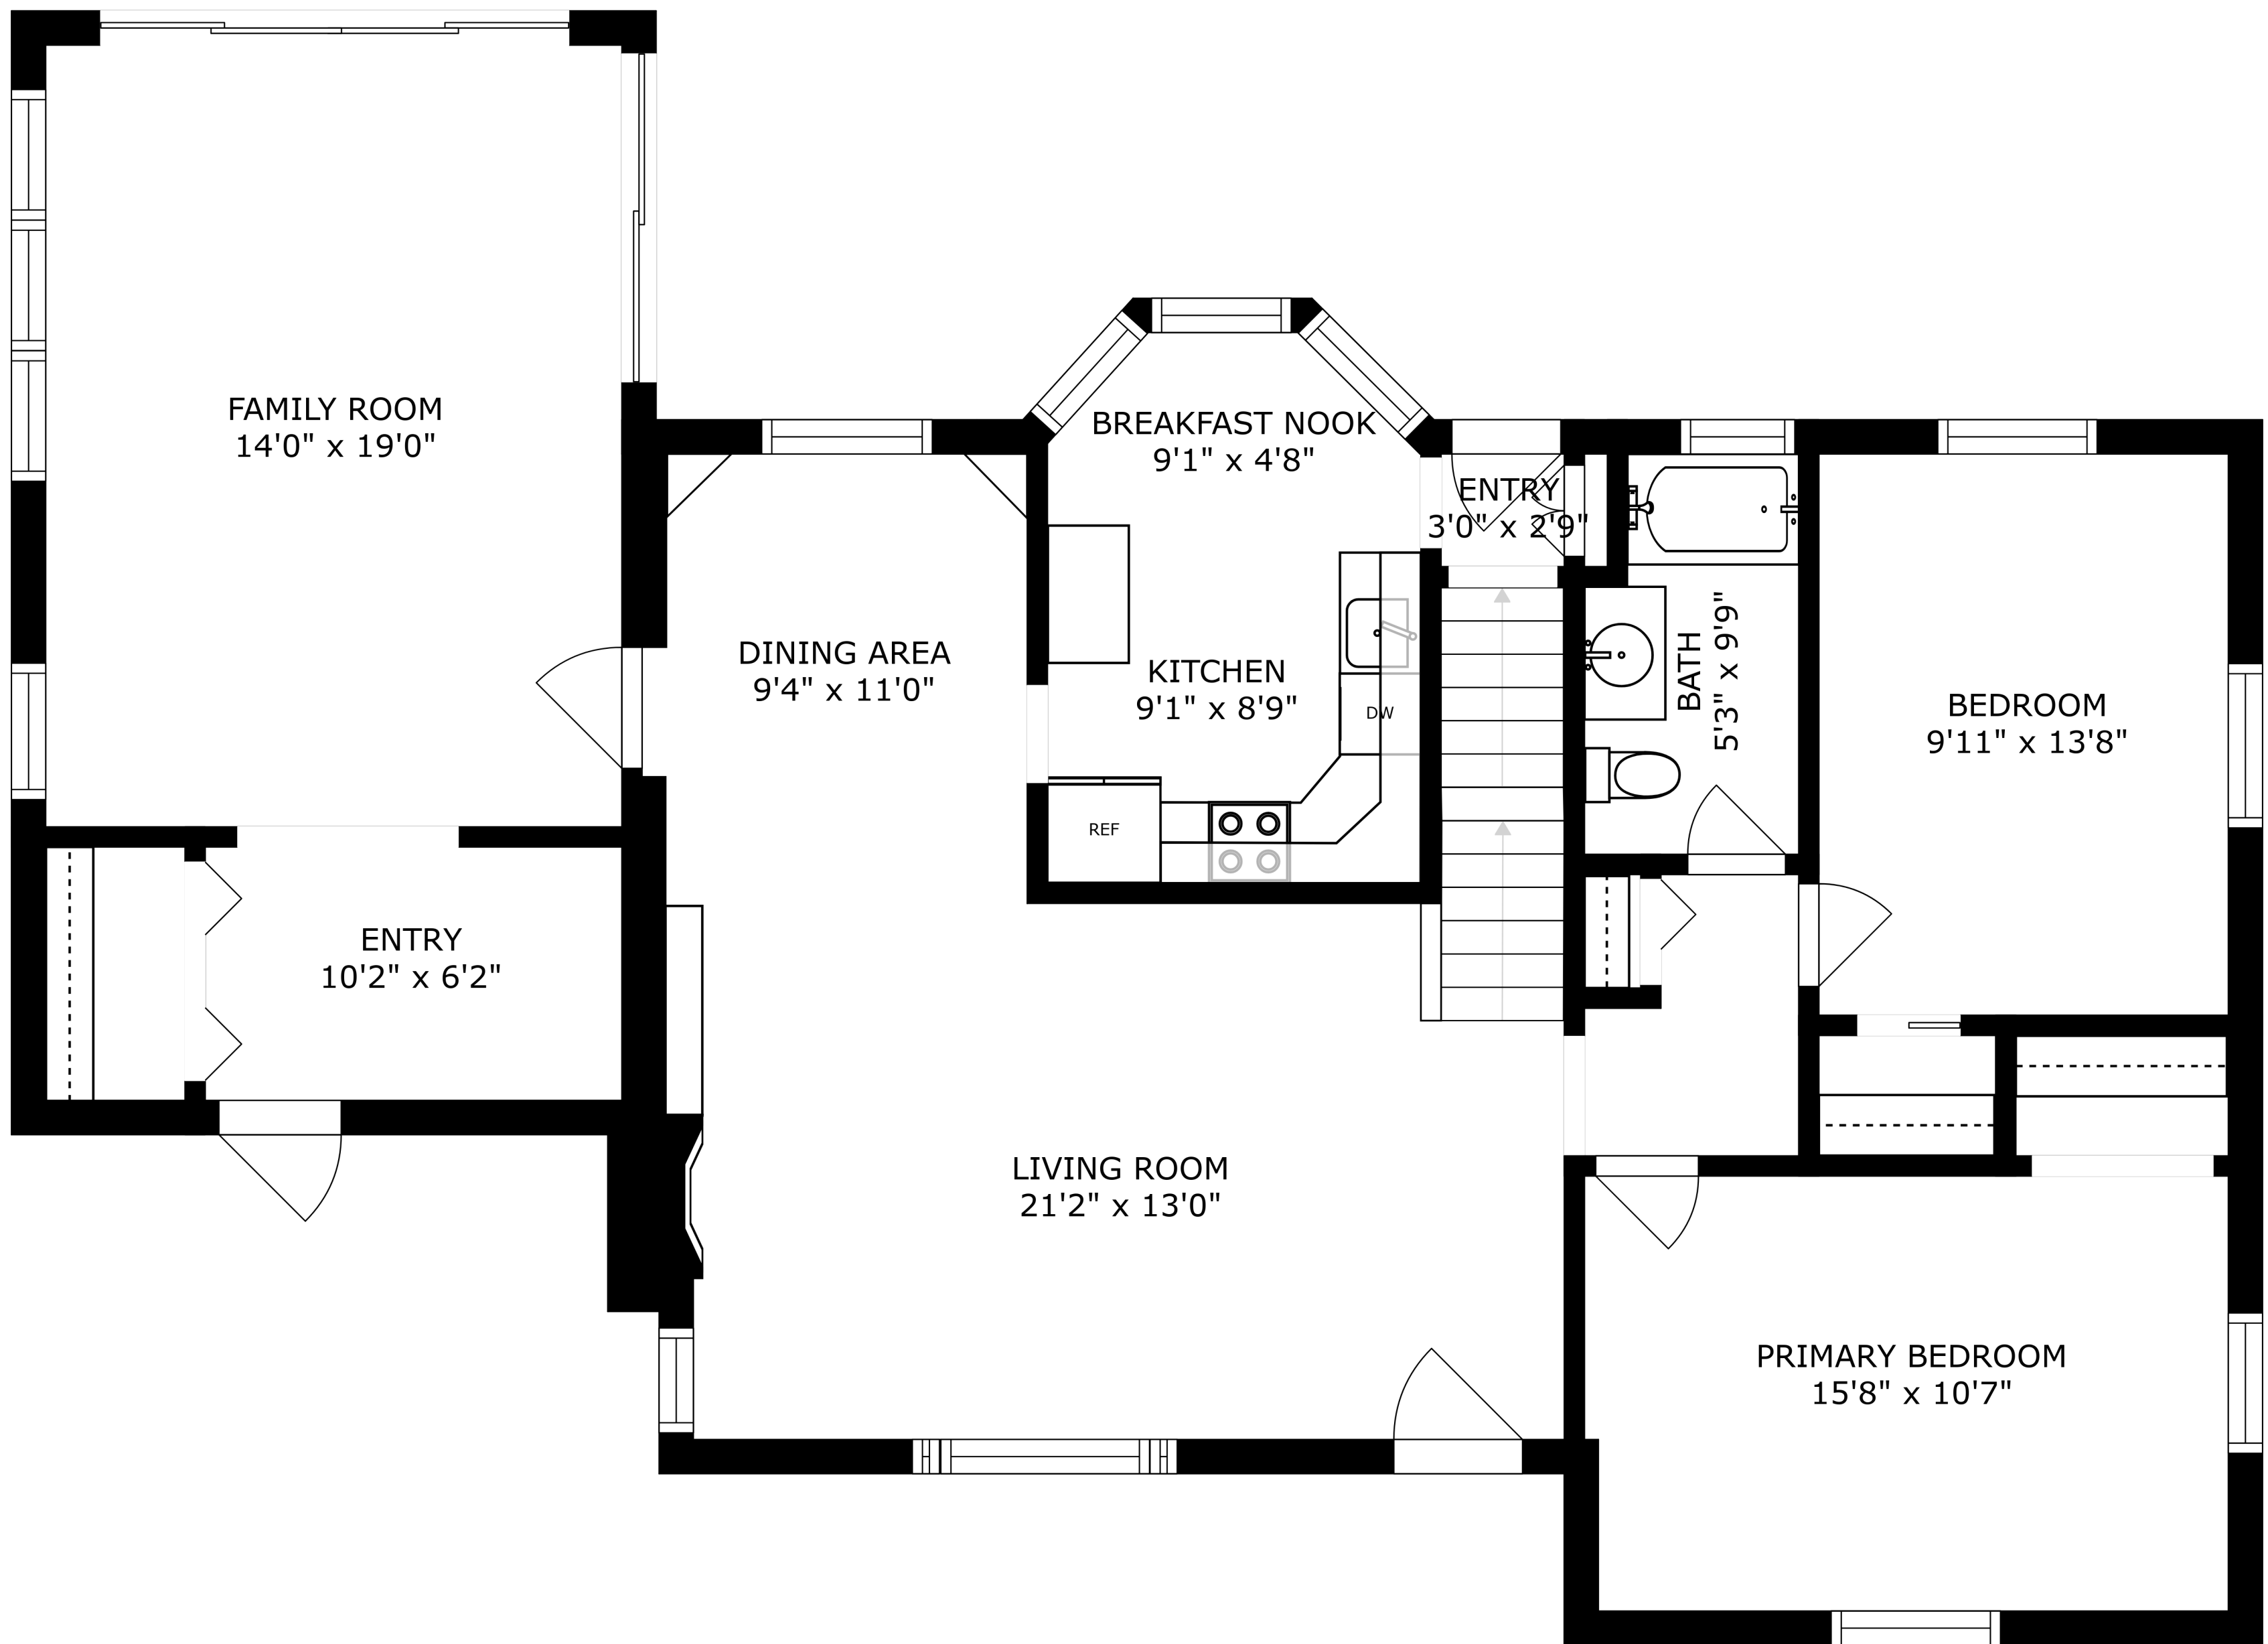

SIZES AND DIMENSIONS ARE APPROXIMATE, ACTUAL MAY VARY.

BEDROOM  
14'5" x 17'7"

BATH  
5'5" x 9'0"

EAT-IN KITCHEN  
15'8" x 9'11"

SITTING ROOM  
15'8" x 12'9"

SIZES AND DIMENSIONS ARE APPROXIMATE, ACTUAL MAY VARY.

UTILITY  
21'2" x 12'9"

RECREATION ROOM  
21'2" x 13'8"

GARAGE  
15'4" x 18'4"