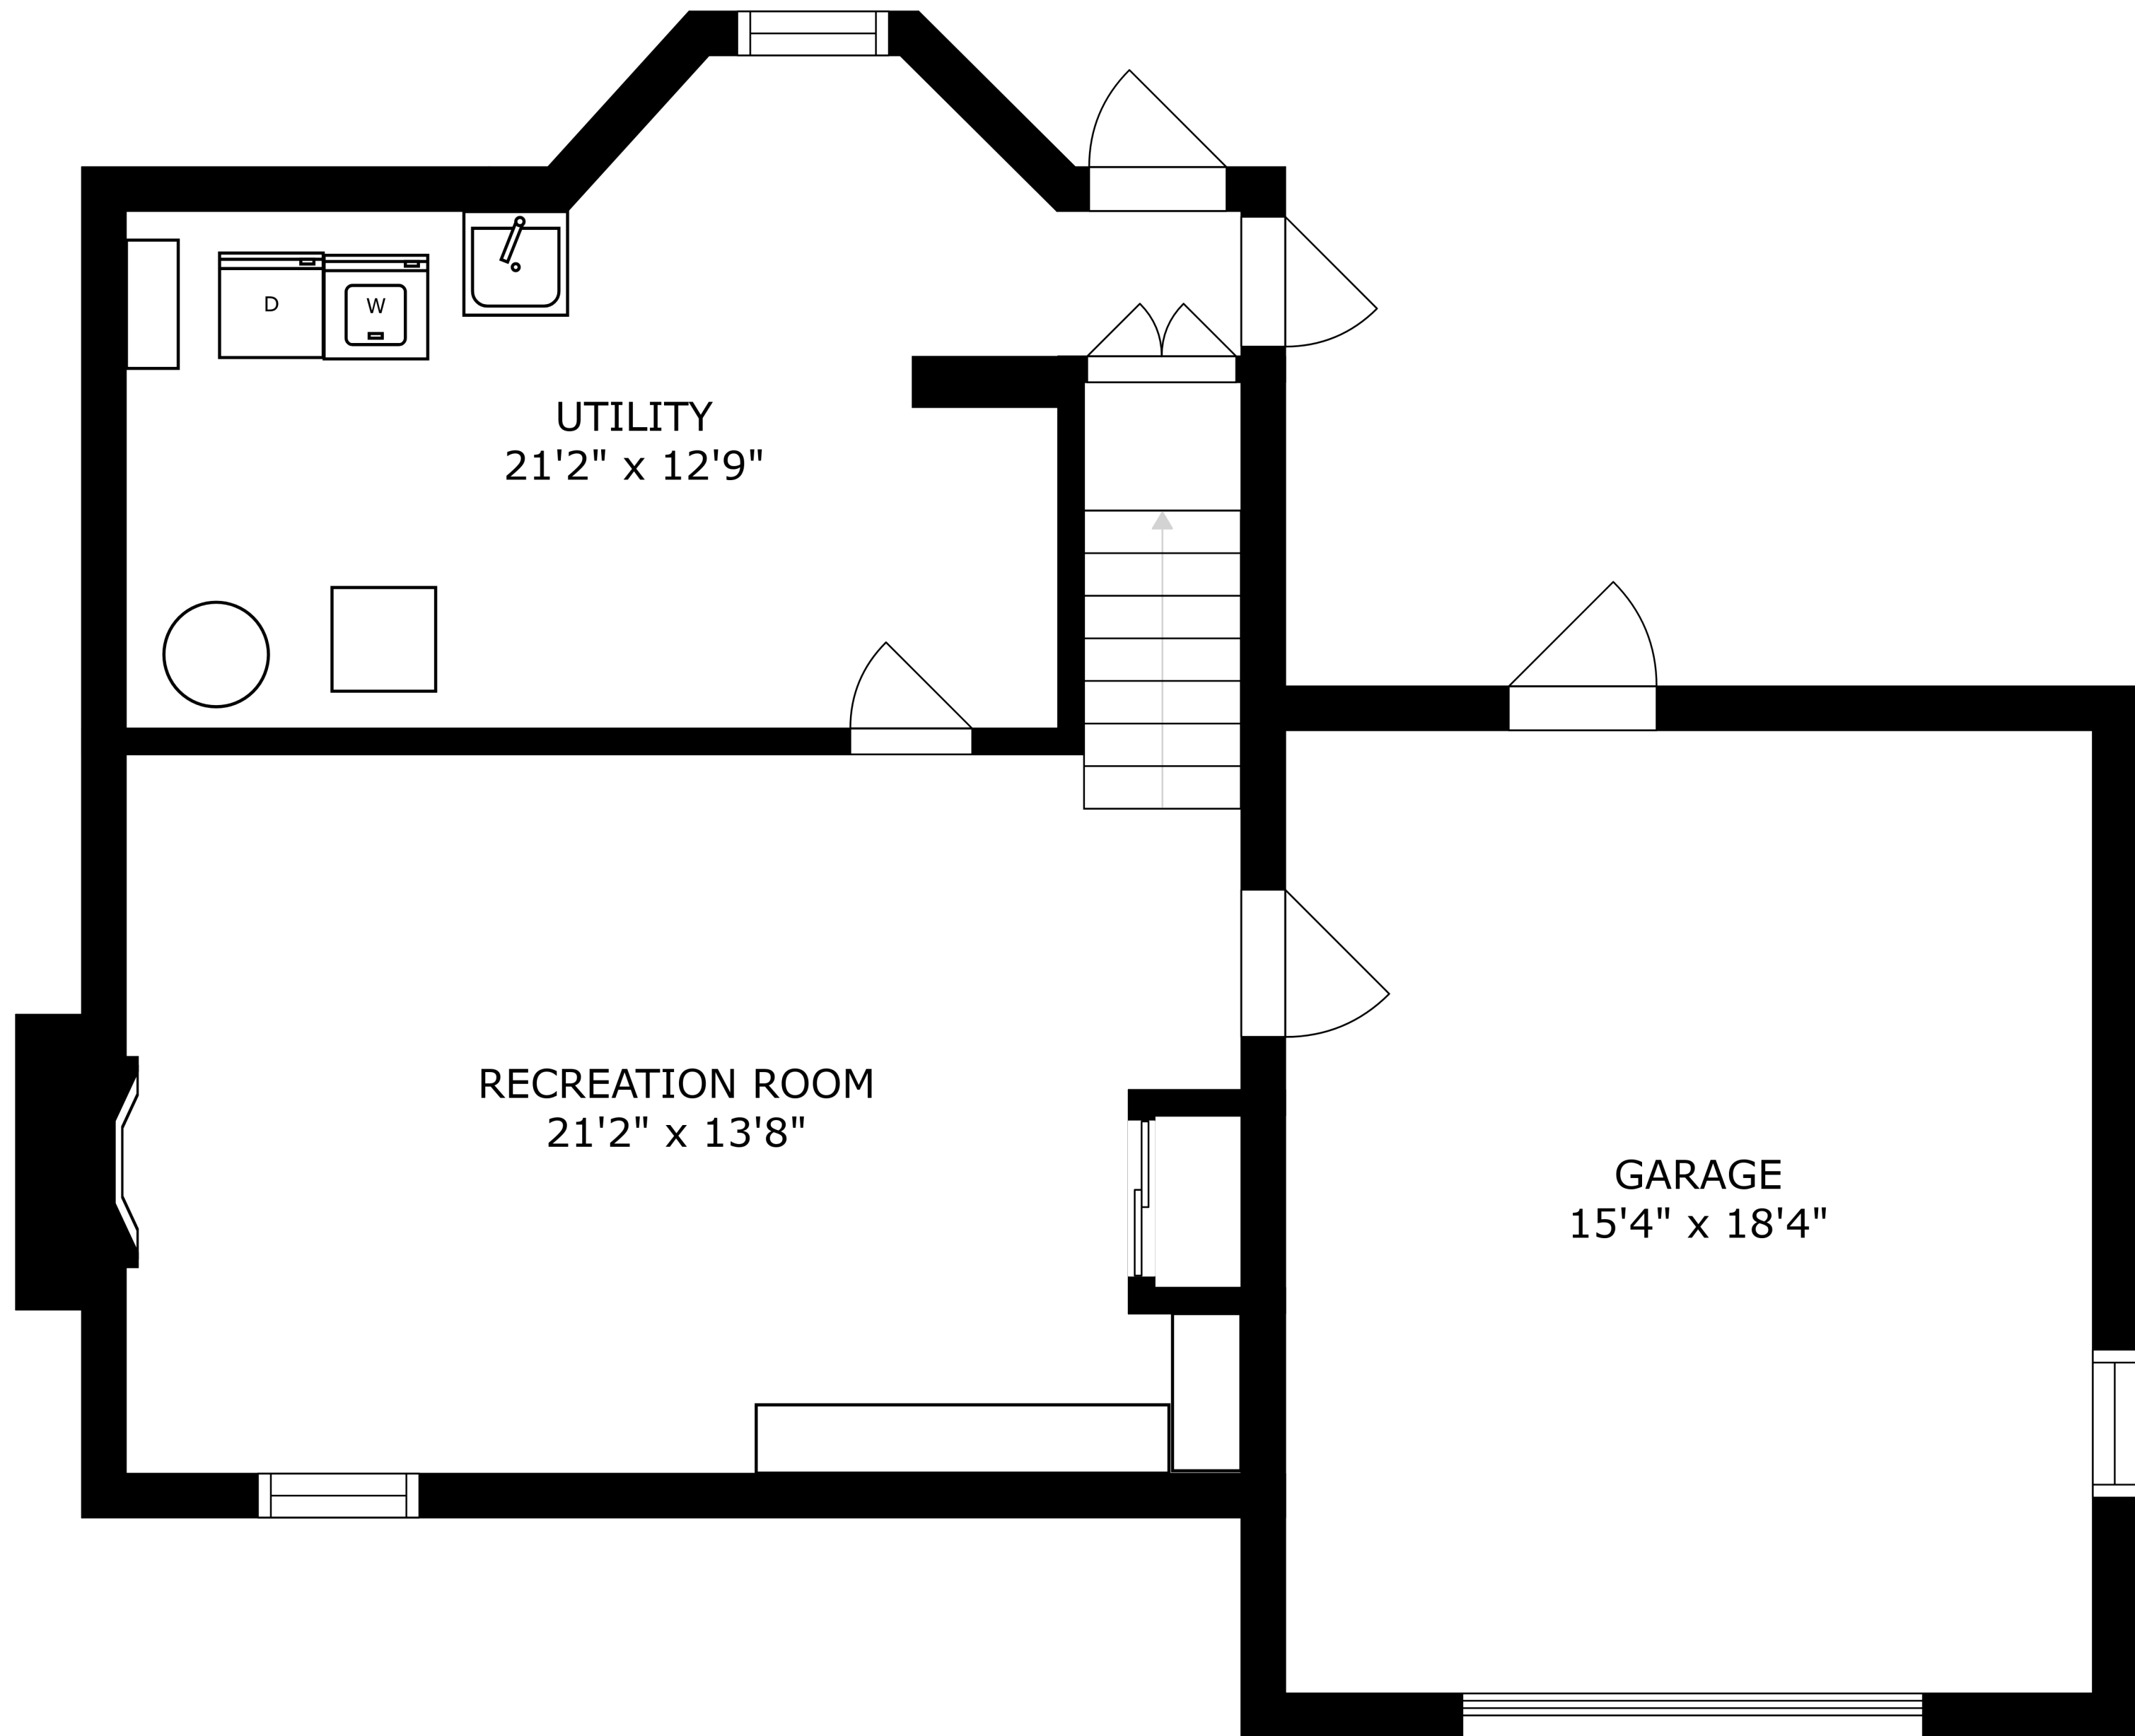

SIZES AND DIMENSIONS ARE APPROXIMATE, ACTUAL MAY VARY.

BEDROOM  
14'5" x 17'7"

BATH  
5'5" x 9'0"

EAT-IN KITCHEN  
15'8" x 9'11"

SITTING ROOM  
15'8" x 12'9"

SIZES AND DIMENSIONS ARE APPROXIMATE, ACTUAL MAY VARY.

UTILITY  
21'2" x 12'9"

RECREATION ROOM  
21'2" x 13'8"

GARAGE  
15'4" x 18'4"