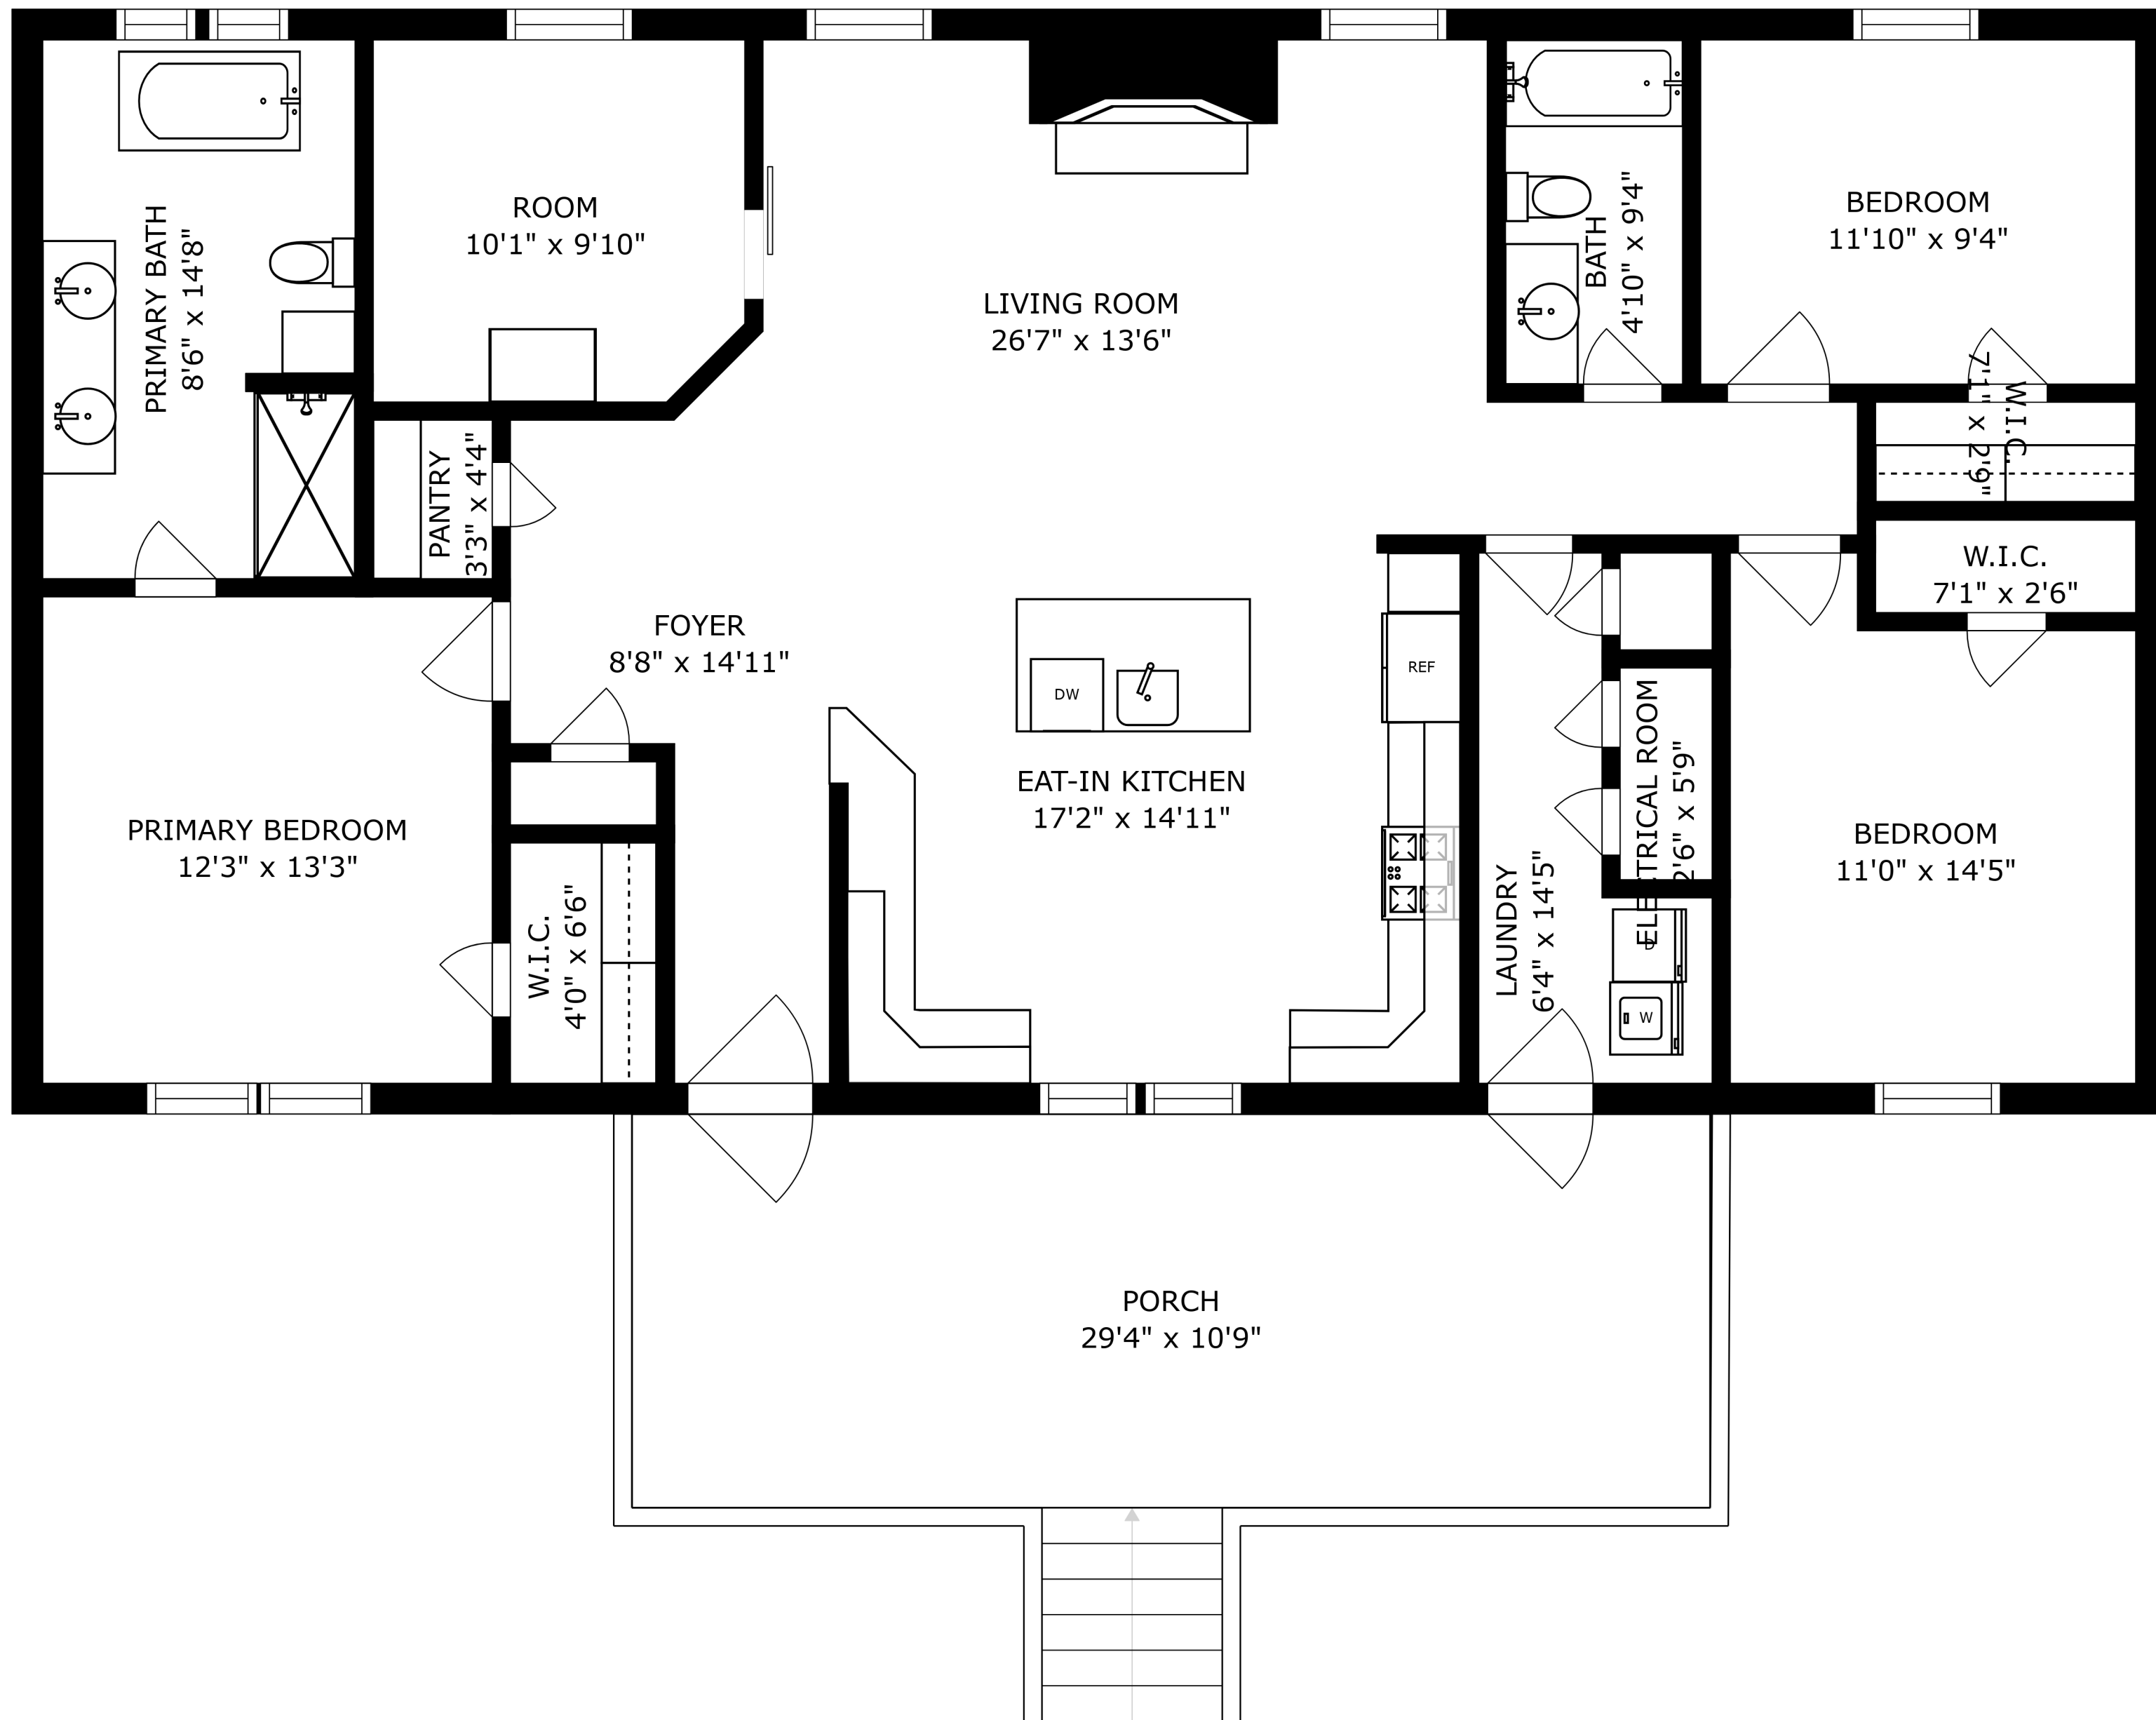

FLOOR 1

SIZES AND DIMENSIONS ARE APPROXIMATE, ACTUAL MAY VARY.

SIZES AND DIMENSIONS ARE APPROXIMATE, ACTUAL MAY VARY.

PATIO  
39'9" x 5'4"

GARAGE  
38'1" x 58'3"

SIZES AND DIMENSIONS ARE APPROXIMATE, ACTUAL MAY VARY.