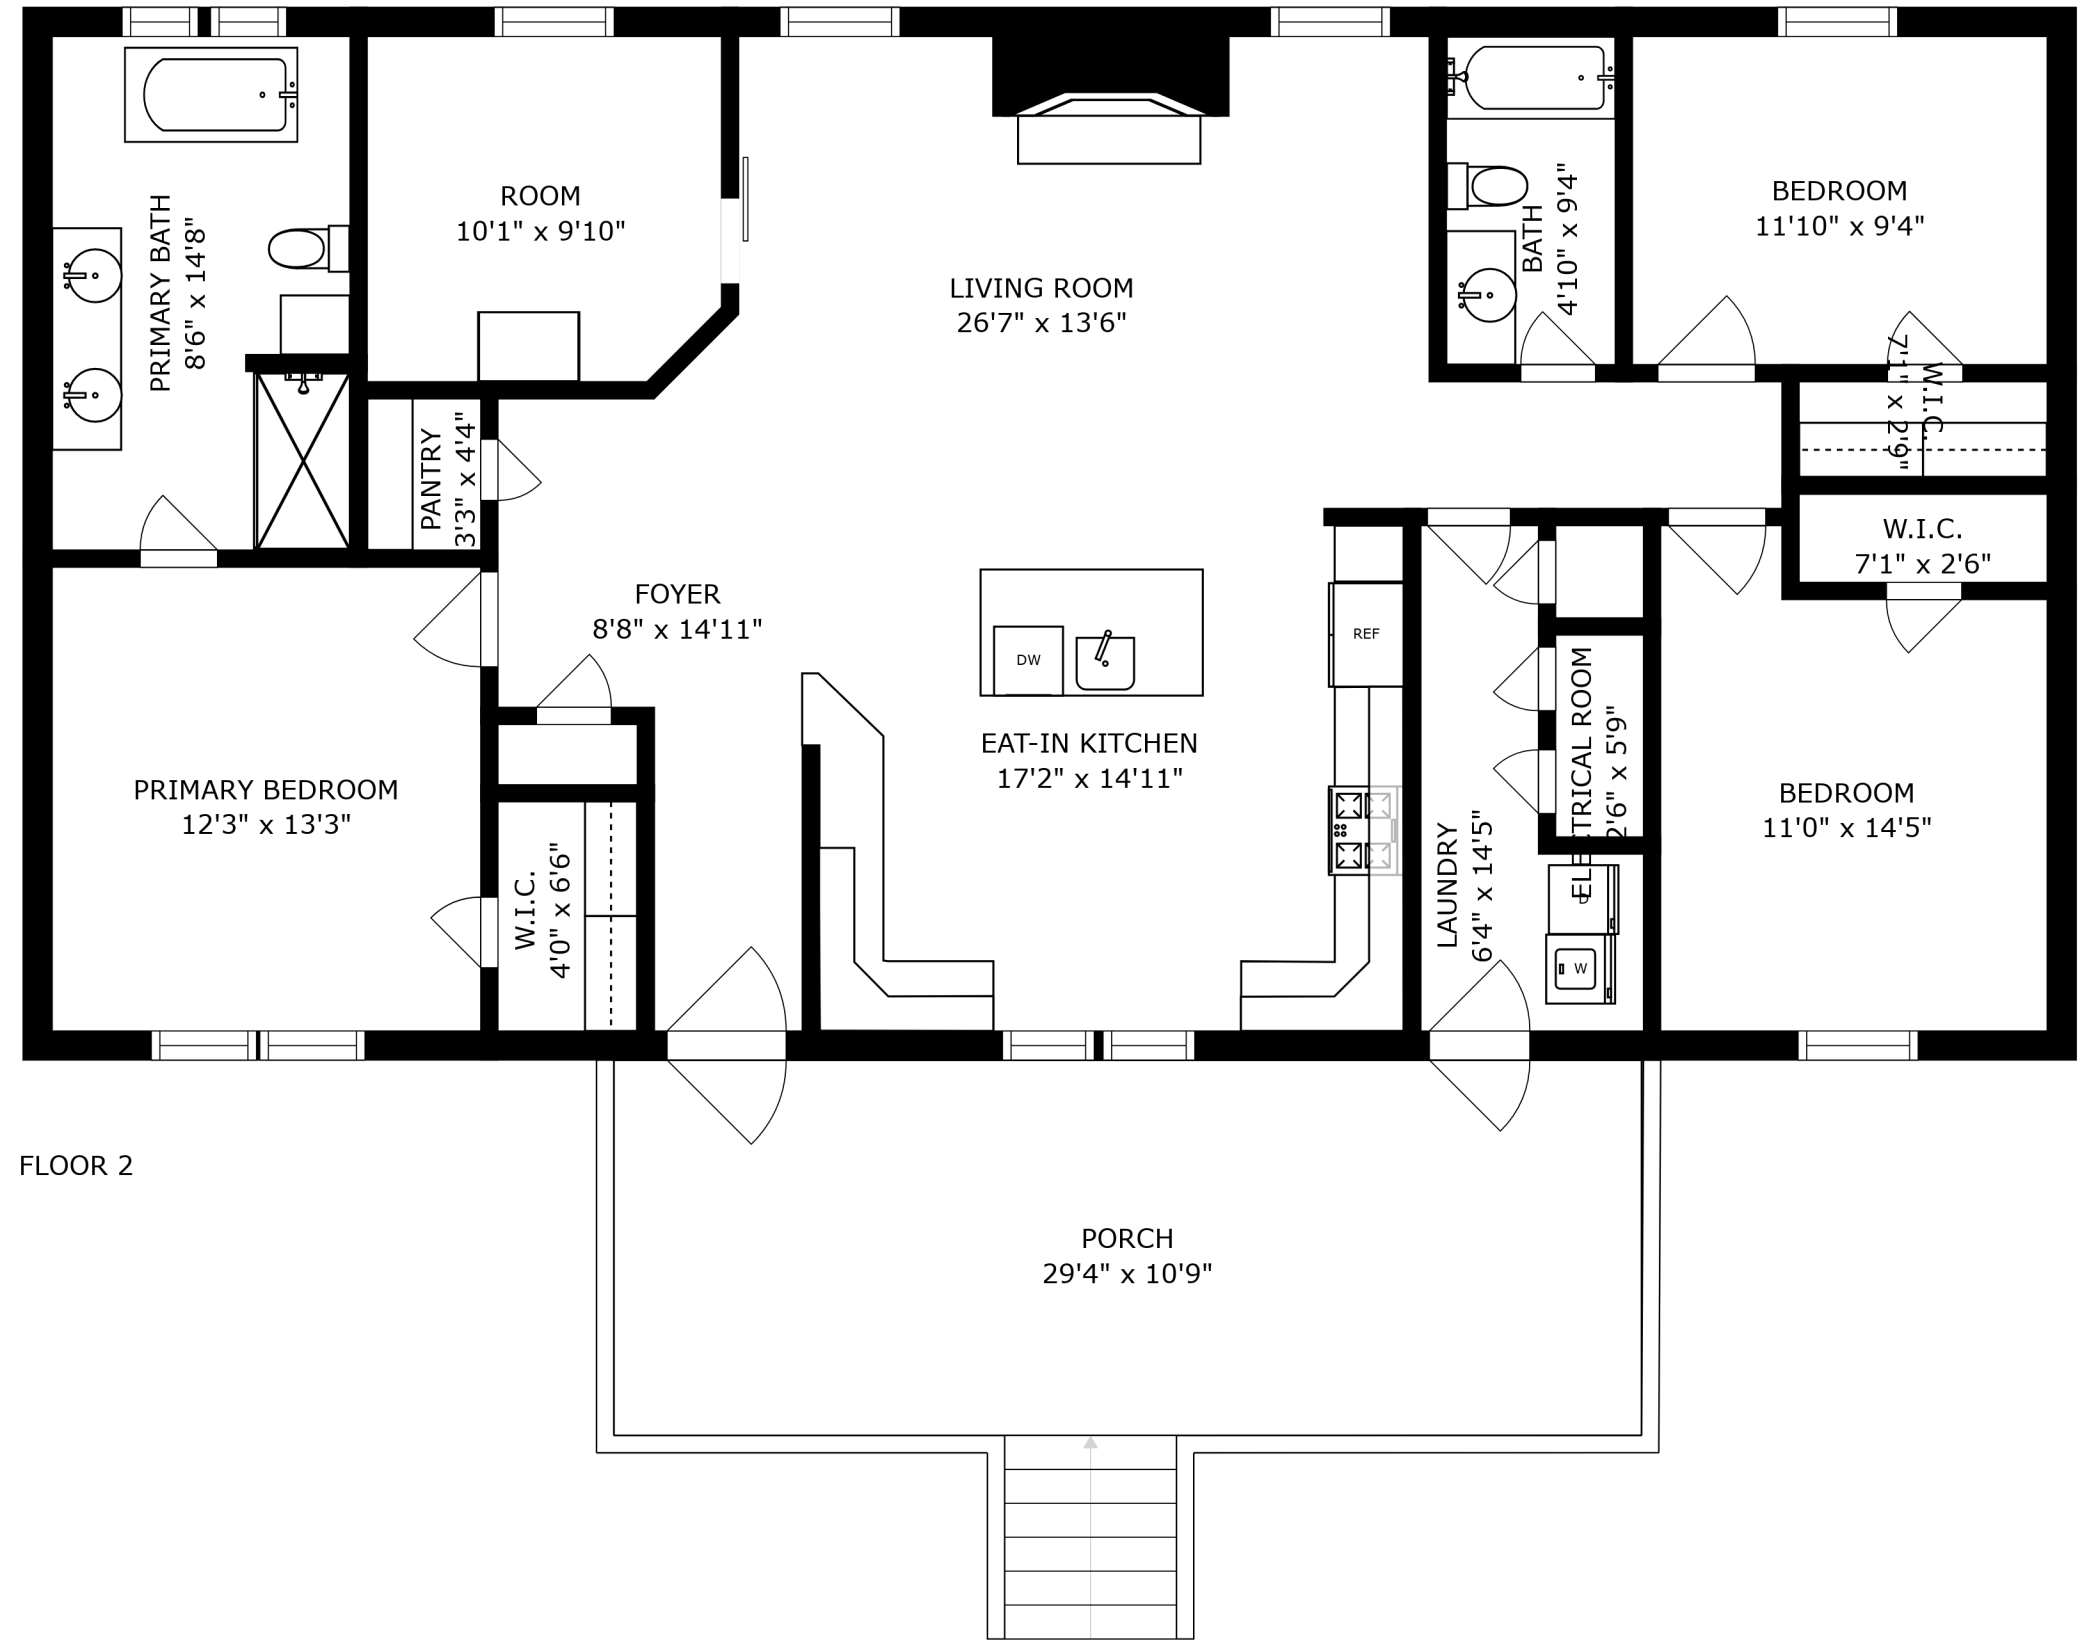

FLOOR 1

SIZES AND DIMENSIONS ARE APPROXIMATE, ACTUAL MAY VARY.

SIZES AND DIMENSIONS ARE APPROXIMATE, ACTUAL MAY VARY.

PATIO  
39'9" x 5'4"

GARAGE  
38'1" x 58'3"

SIZES AND DIMENSIONS ARE APPROXIMATE, ACTUAL MAY VARY.