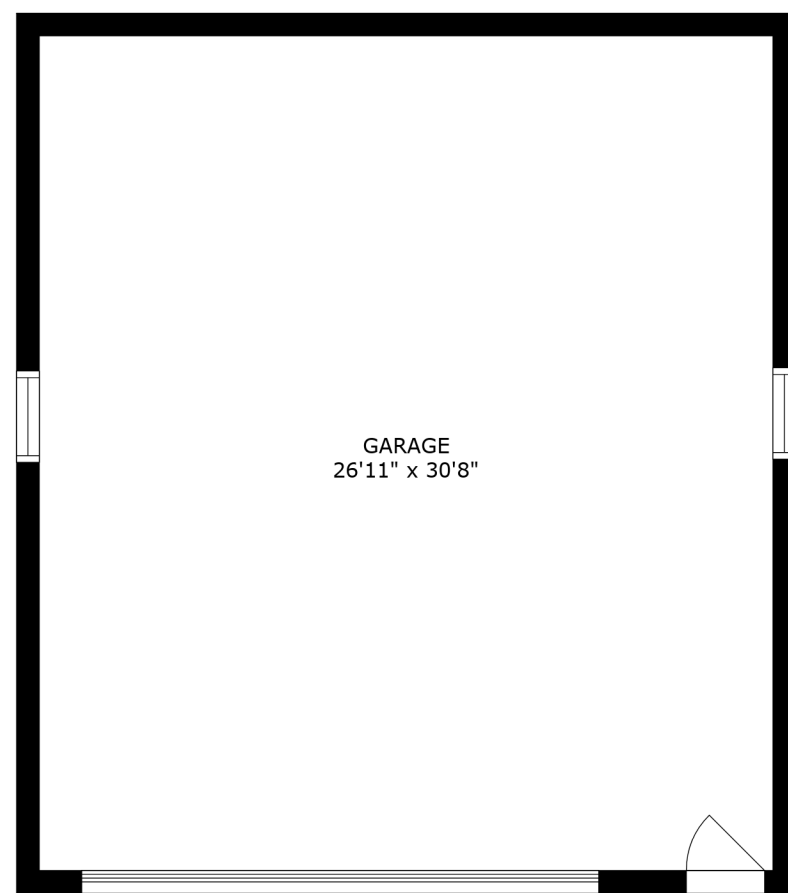

FLOOR 1

FLOOR 2

SIZES AND DIMENSIONS ARE APPROXIMATE, ACTUAL MAY VARY.

SIZES AND DIMENSIONS ARE APPROXIMATE, ACTUAL MAY VARY.

UTILITY  
33'4" x 8'6"

BEDROOM  
13'5" x 11'10"

BEDROOM  
10'2" x 11'10"