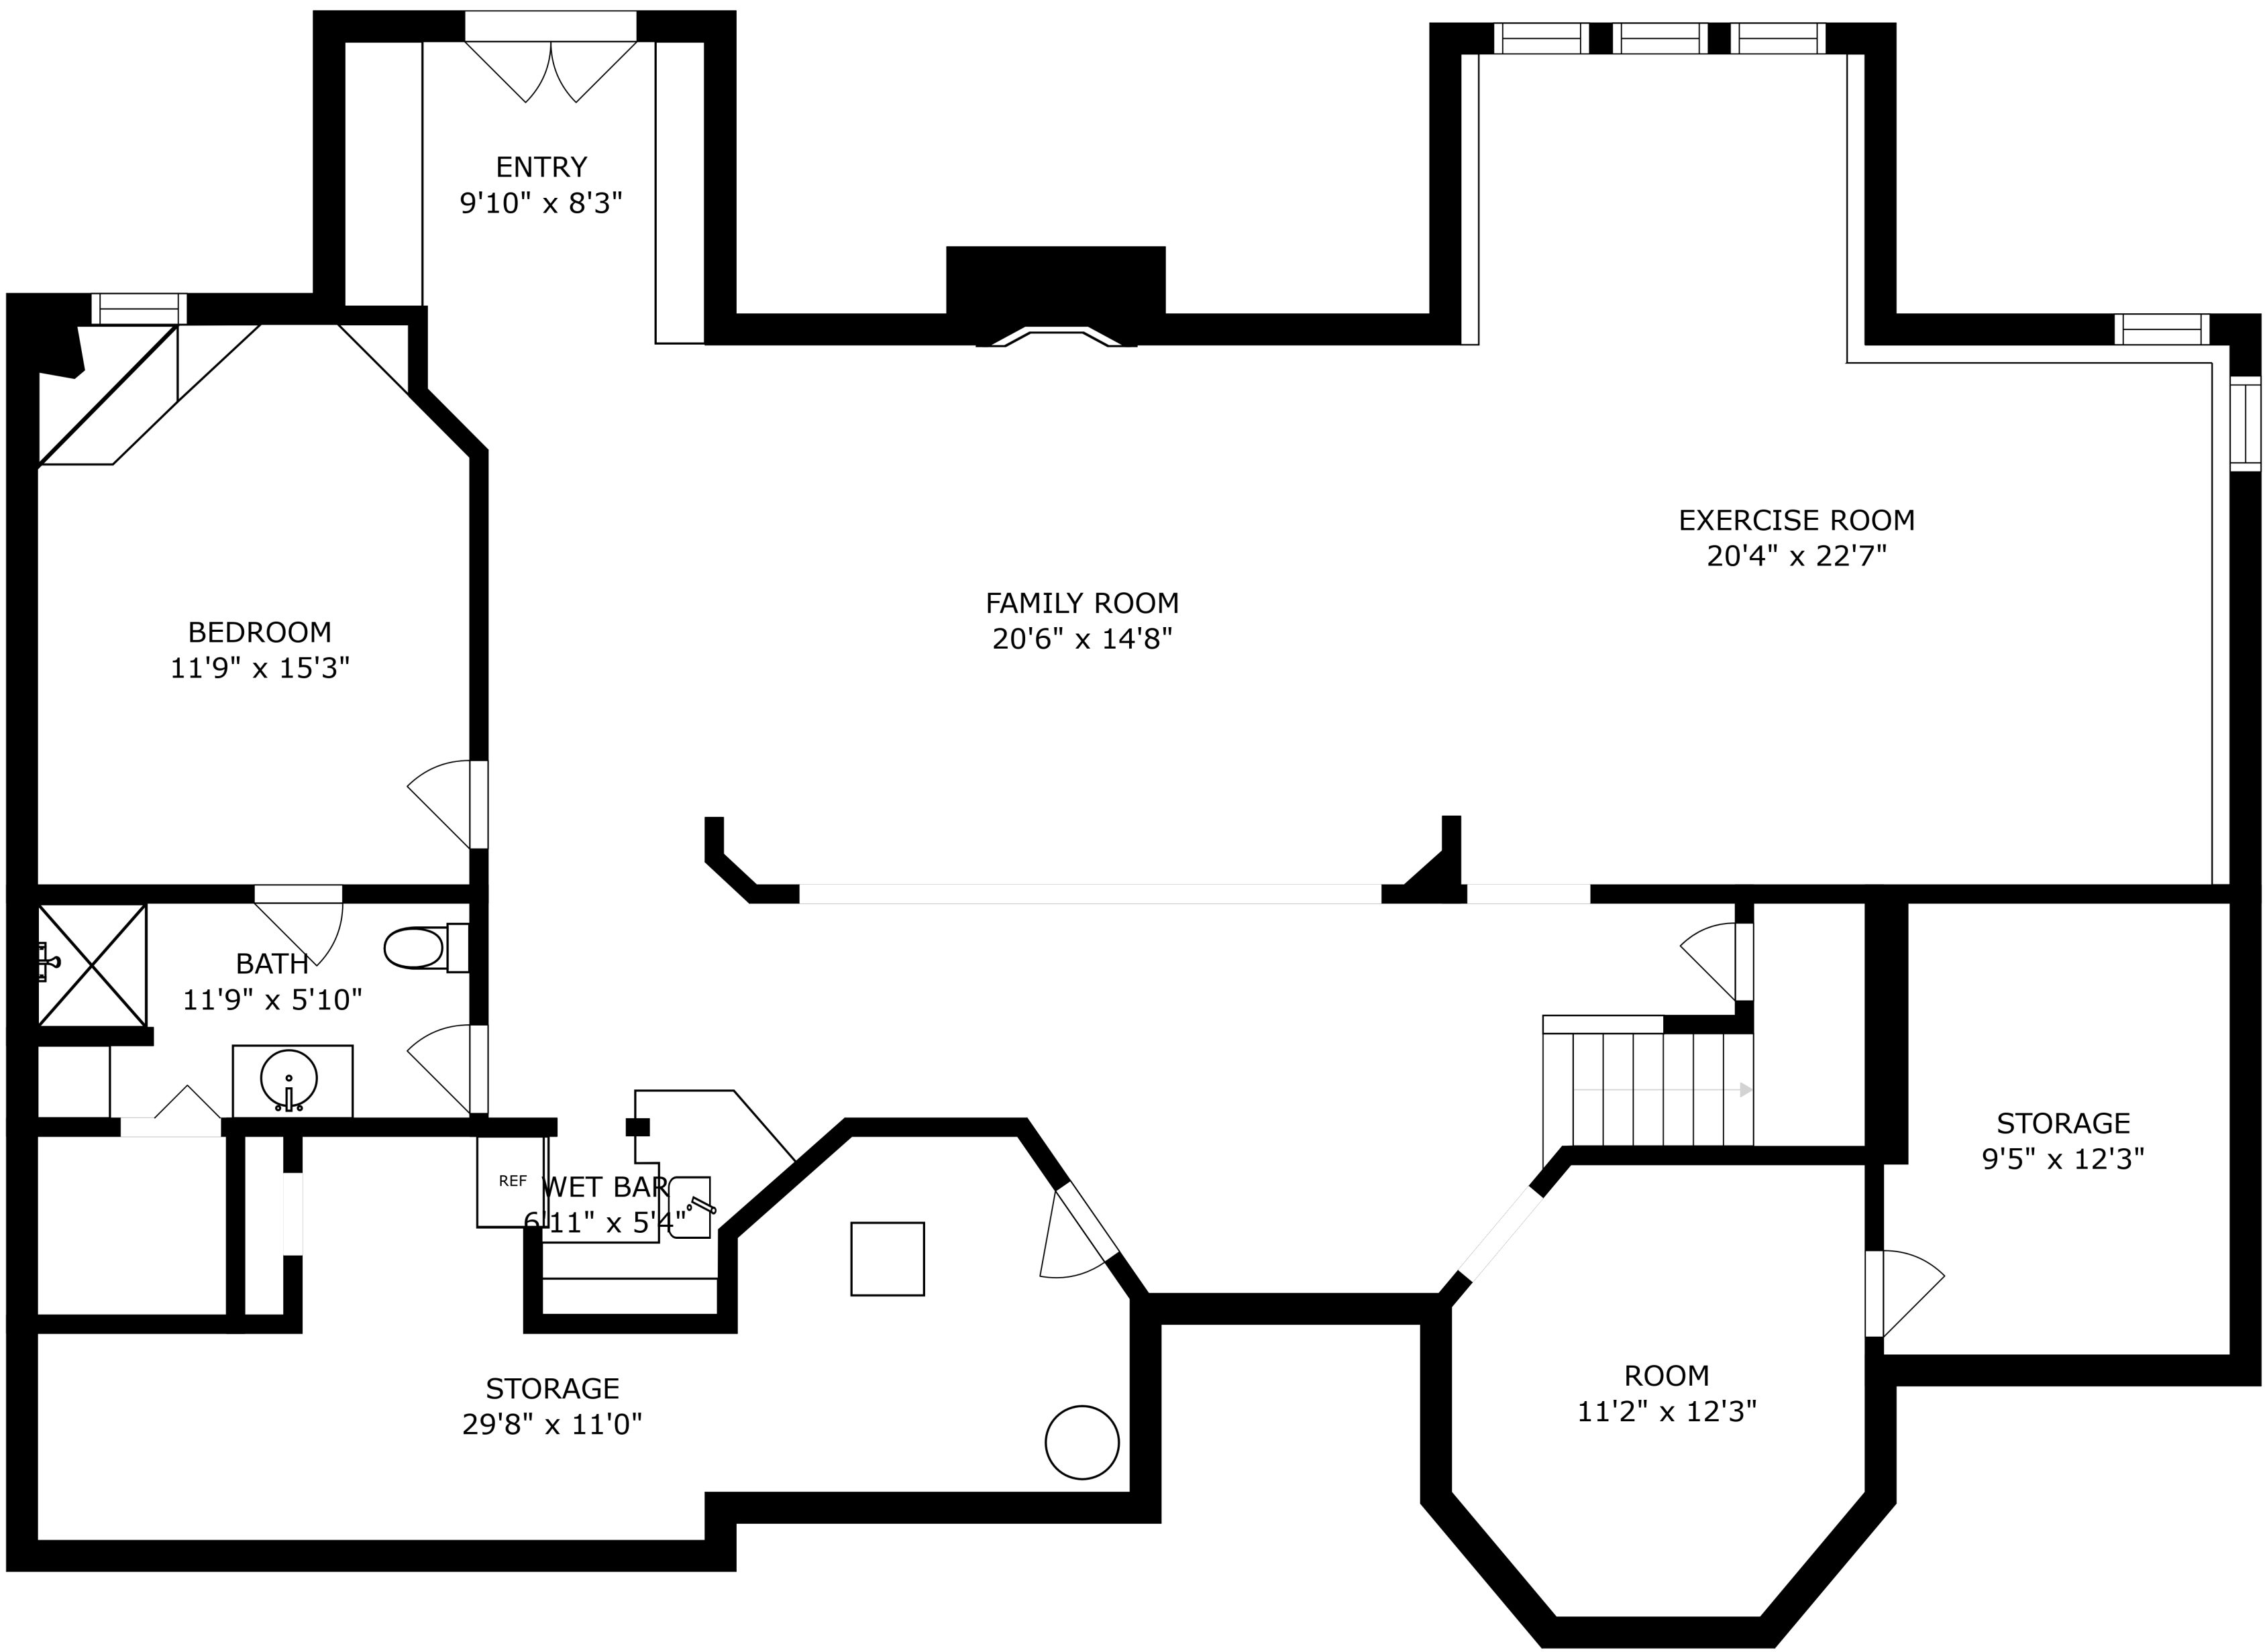

SIZES AND DIMENSIONS ARE APPROXIMATE, ACTUAL MAY VARY.

SIZES AND DIMENSIONS ARE APPROXIMATE, ACTUAL MAY VARY.

ENTRY
9'10" x 8'3"

BEDROOM
11'9" x 15'3"

BATH
11'9" x 5'10"

FAMILY ROOM
20'6" x 14'8"

EXERCISE ROOM
20'4" x 22'7"

STORAGE
29'8" x 11'0"

REF WET BAR
6'11" x 5'4"

ROOM
11'2" x 12'3"

STORAGE
9'5" x 12'3"