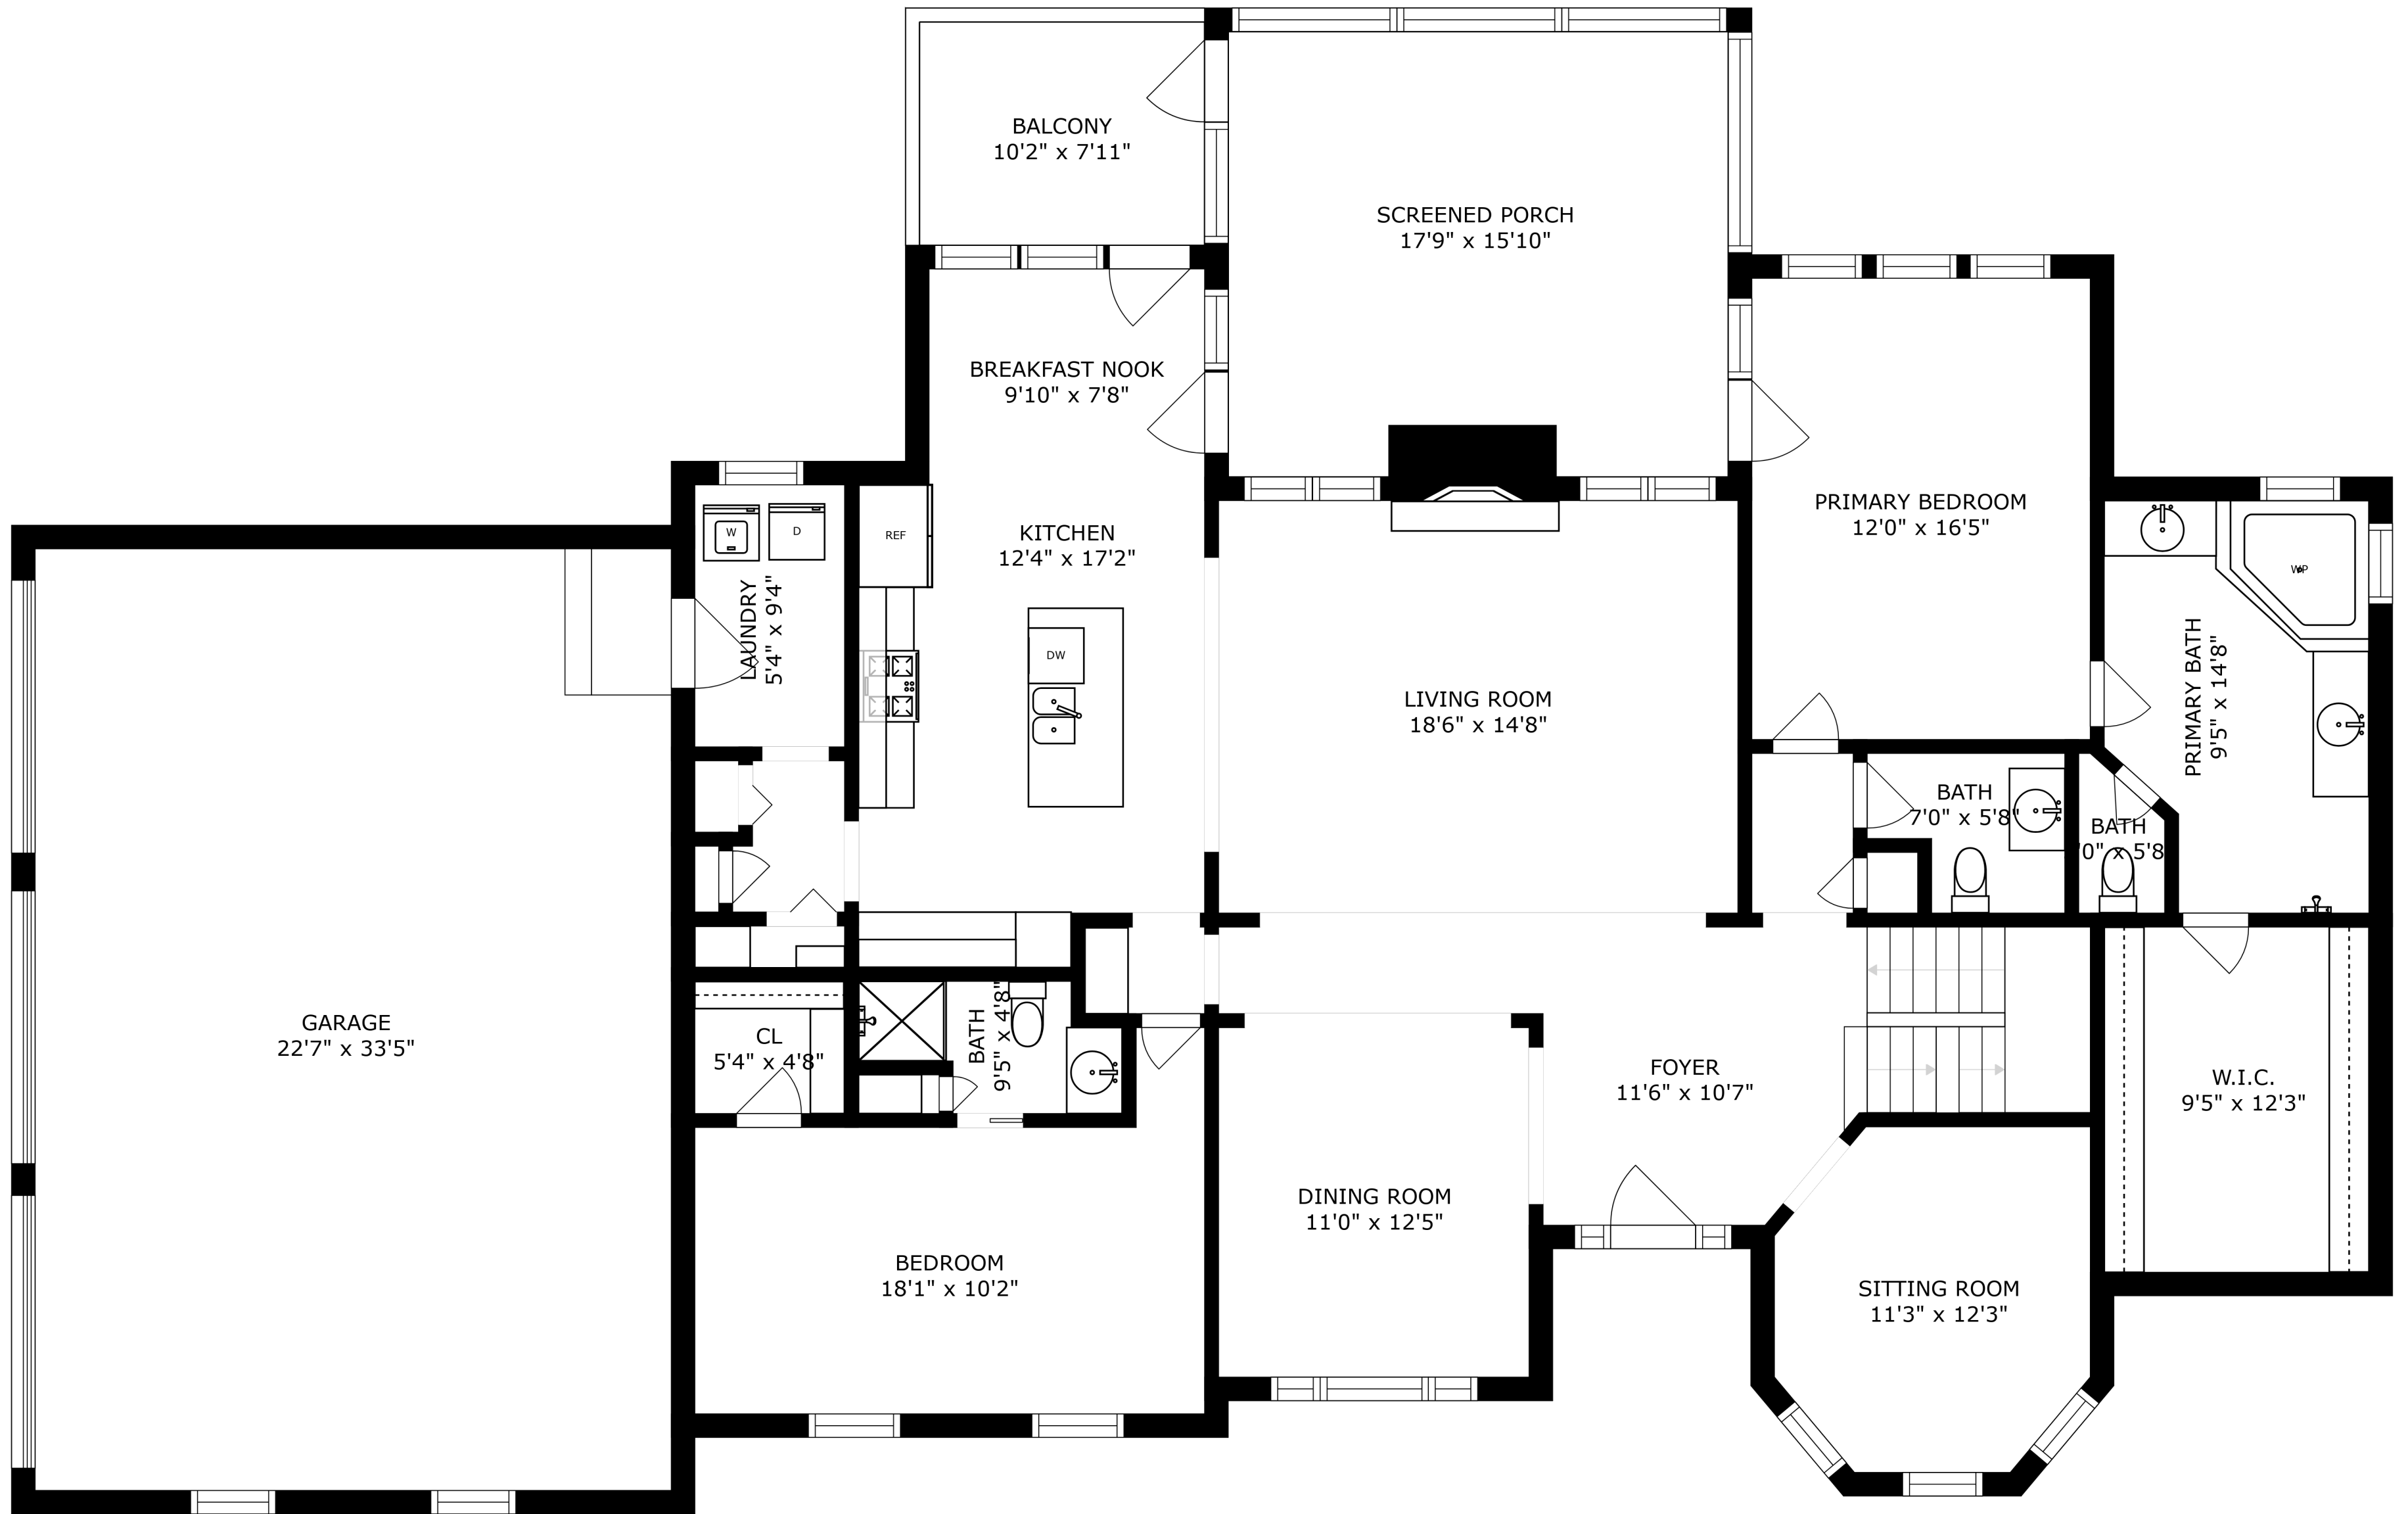

SIZES AND DIMENSIONS ARE APPROXIMATE, ACTUAL MAY VARY.

SIZES AND DIMENSIONS ARE APPROXIMATE, ACTUAL MAY VARY.

ENTRY
9'10" x 8'3"

BEDROOM
11'9" x 15'3"

BATH
11'9" x 5'10"

FAMILY ROOM
20'6" x 14'8"

EXERCISE ROOM
20'4" x 22'7"

STORAGE
29'8" x 11'0"

REF WET BAR
6'11" x 5'4"

ROOM
11'2" x 12'3"

STORAGE
9'5" x 12'3"