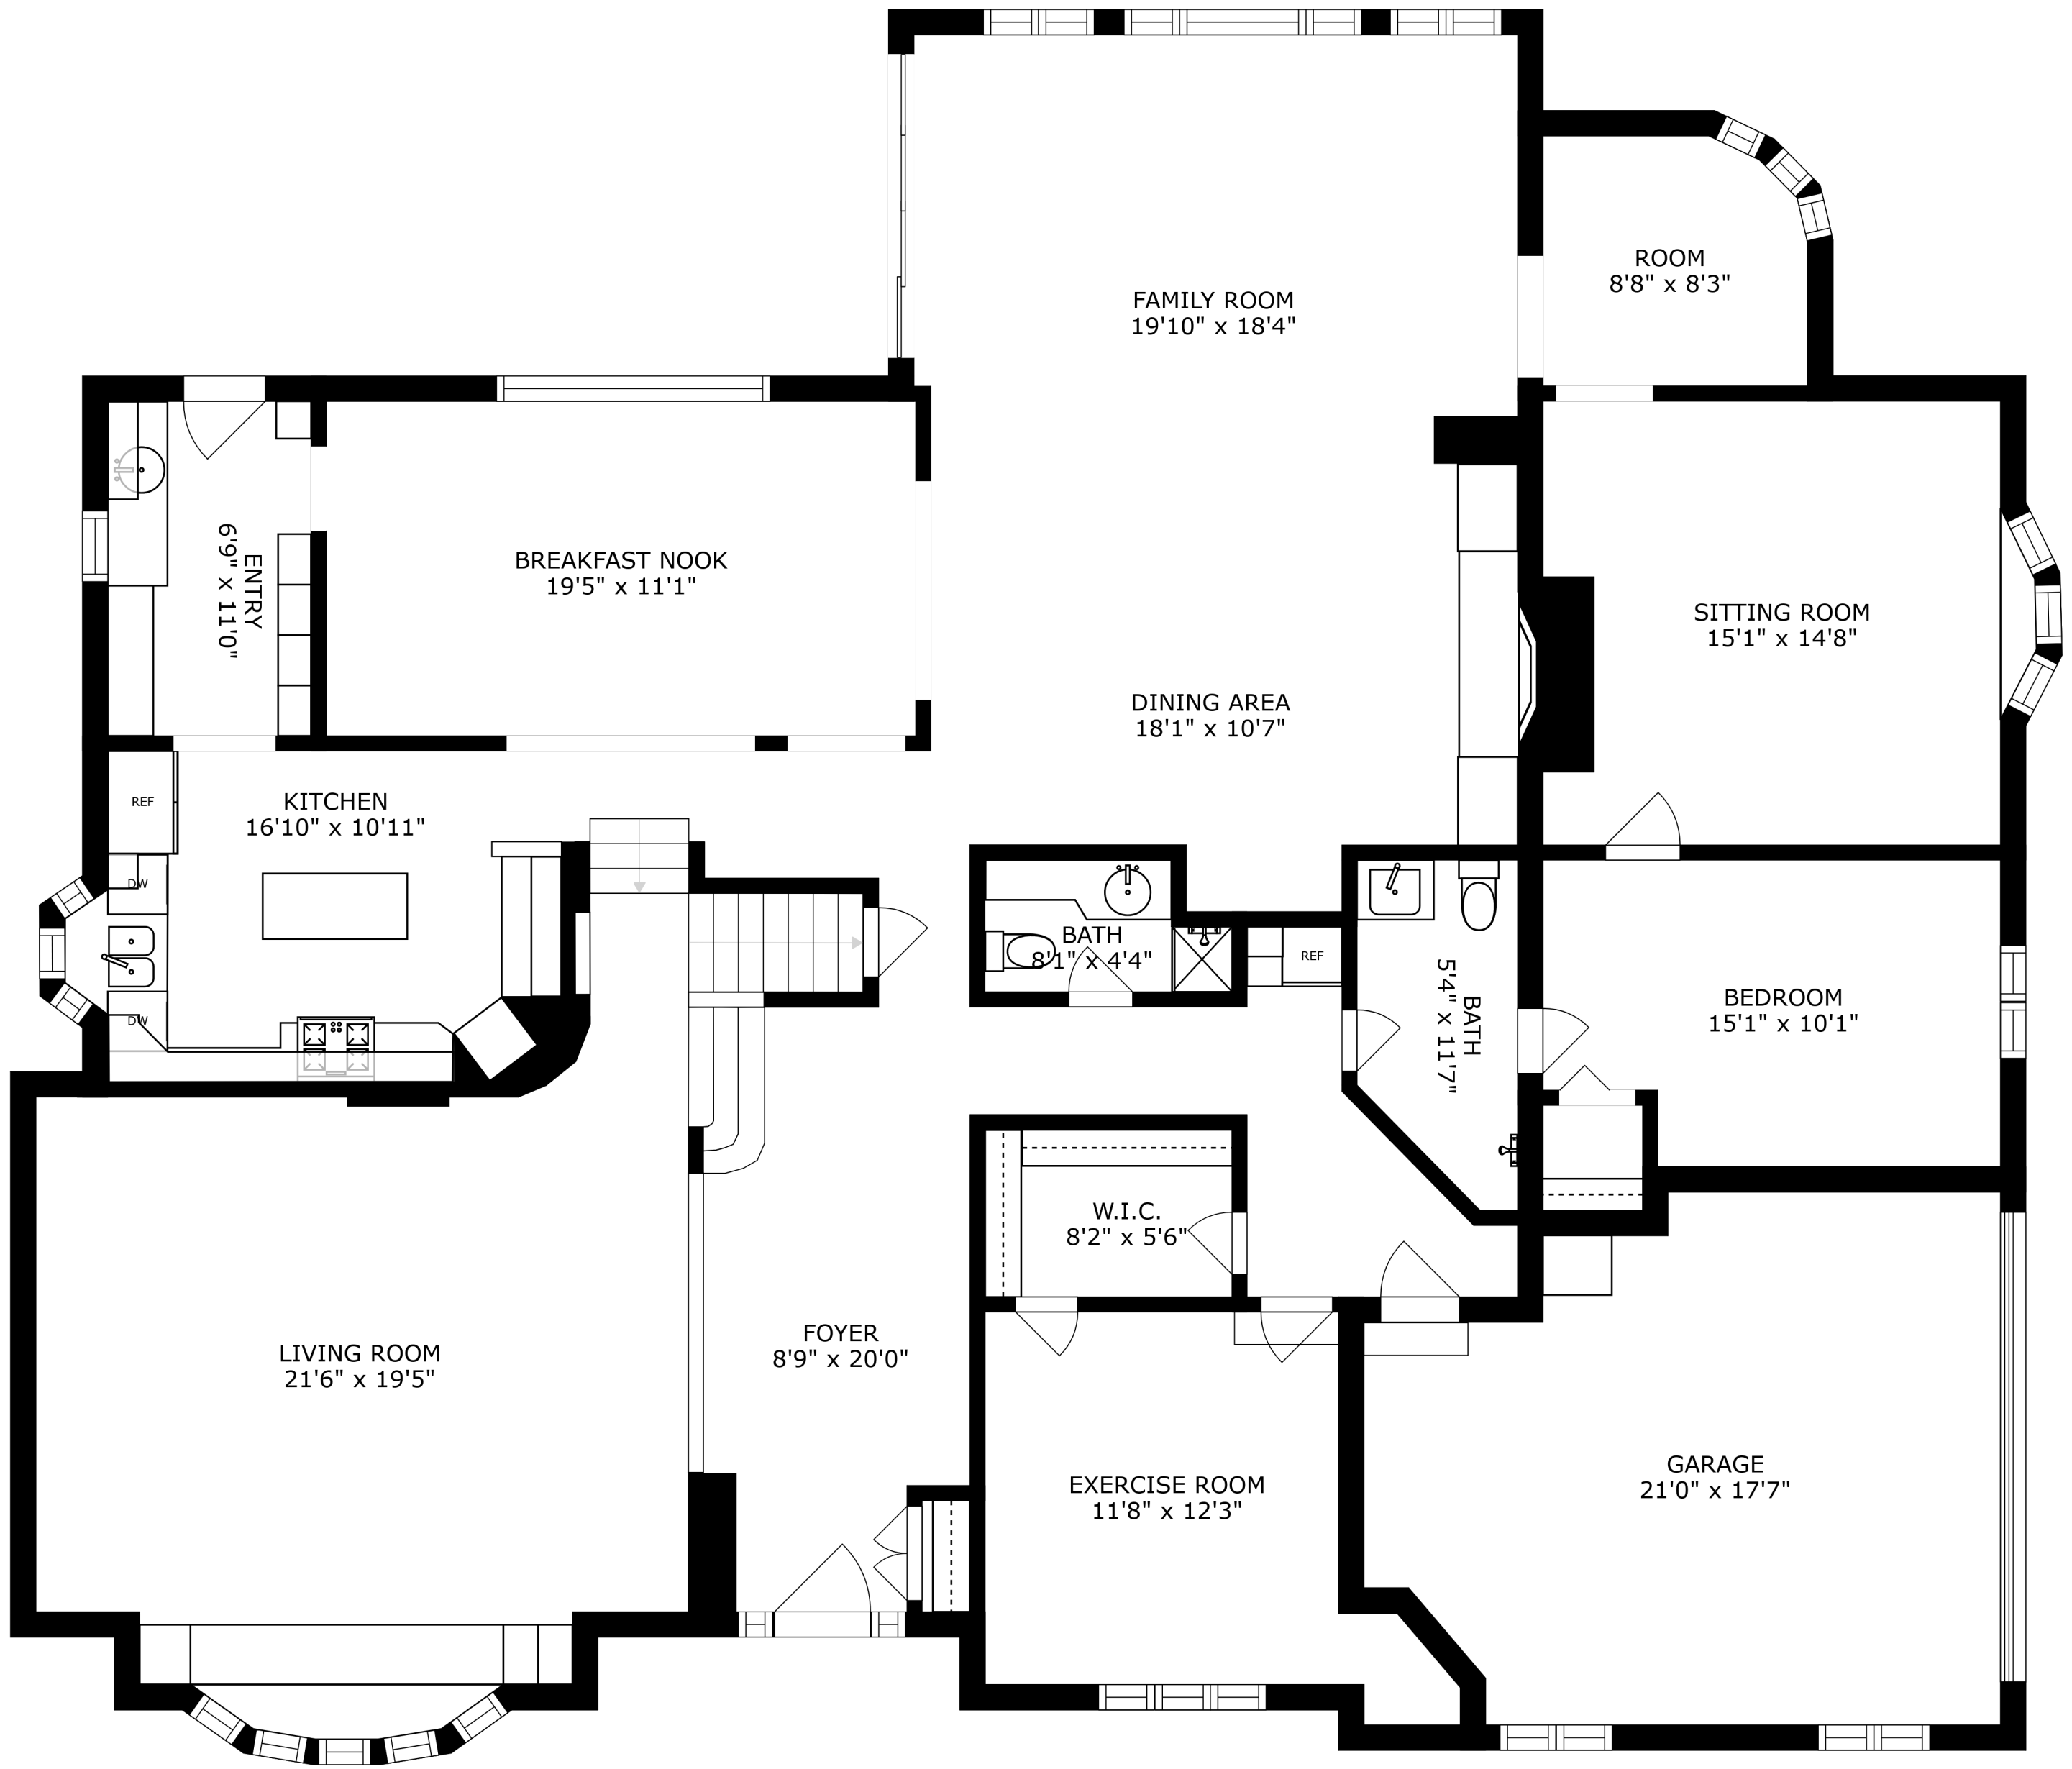

SIZES AND DIMENSIONS ARE APPROXIMATE, ACTUAL MAY VARY.

SIZES AND DIMENSIONS ARE APPROXIMATE, ACTUAL MAY VARY.

SIZES AND DIMENSIONS ARE APPROXIMATE, ACTUAL MAY VARY.

STORAGE  
19'11" x 15'5"

BASEMENT  
20'0" x 19'6"

SIZES AND DIMENSIONS ARE APPROXIMATE, ACTUAL MAY VARY.