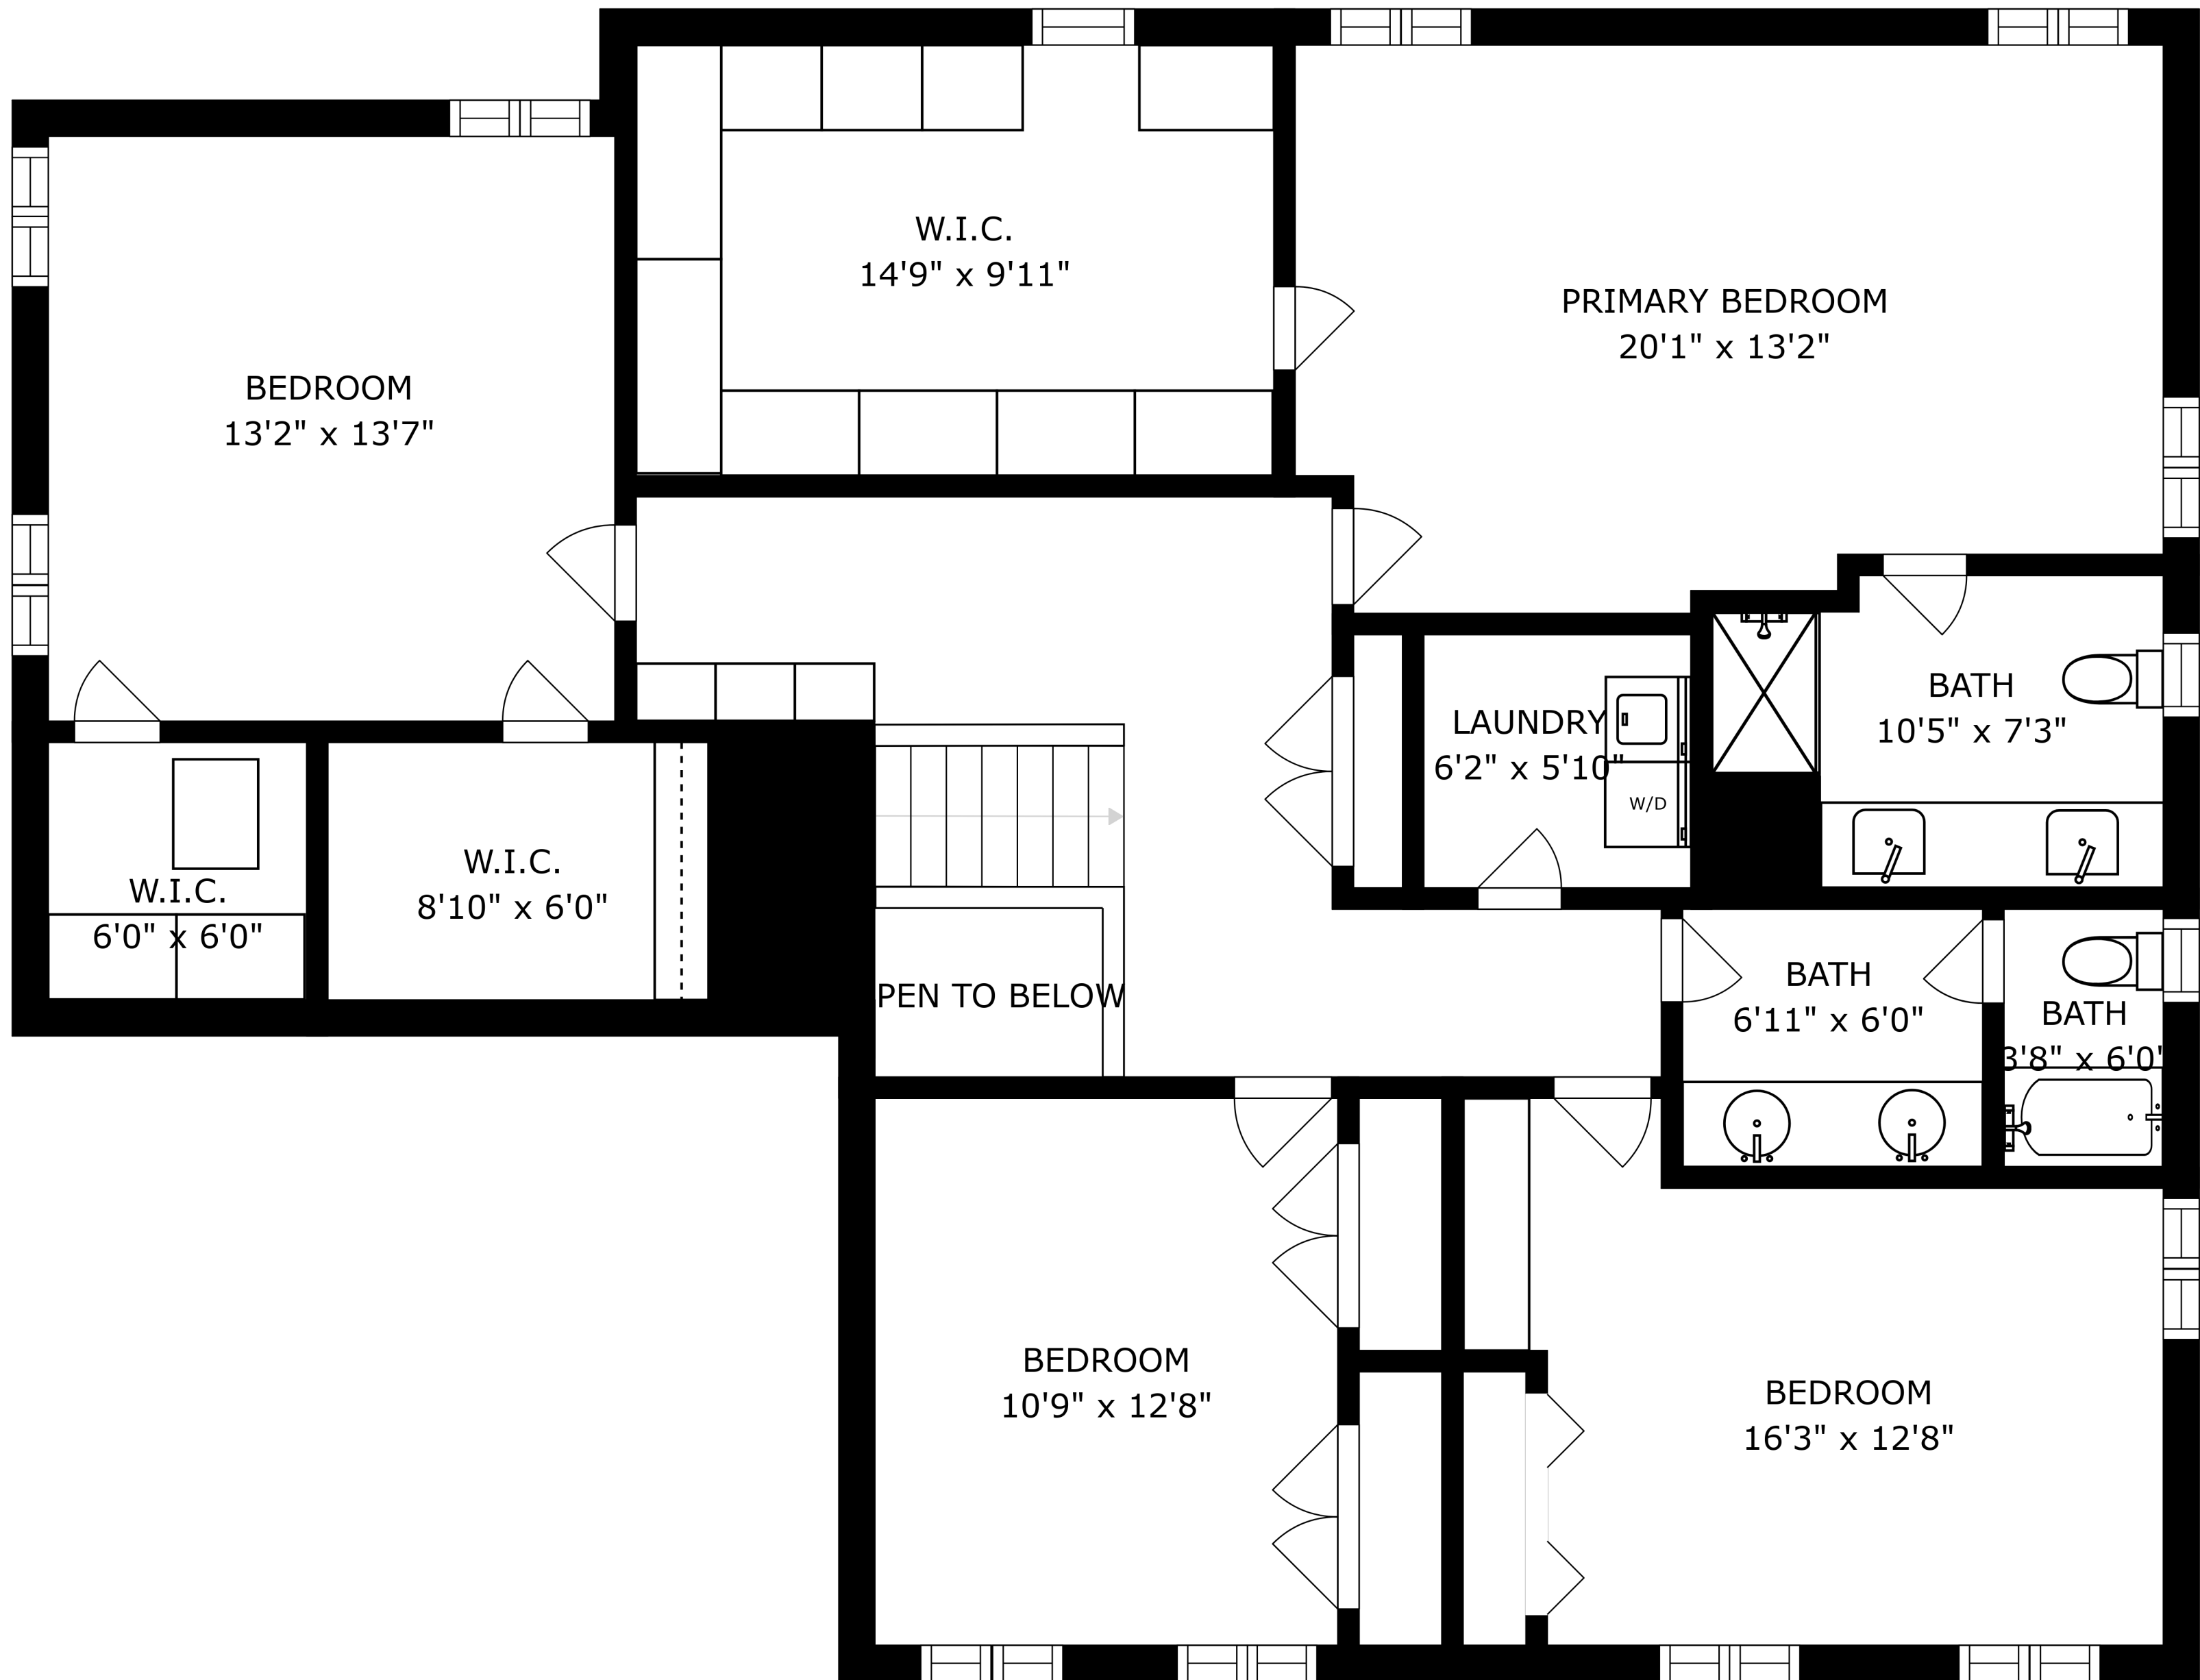

SIZES AND DIMENSIONS ARE APPROXIMATE, ACTUAL MAY VARY.

SIZES AND DIMENSIONS ARE APPROXIMATE, ACTUAL MAY VARY.

SIZES AND DIMENSIONS ARE APPROXIMATE, ACTUAL MAY VARY.

STORAGE  
19'11" x 15'5"

BASEMENT  
20'0" x 19'6"

SIZES AND DIMENSIONS ARE APPROXIMATE, ACTUAL MAY VARY.