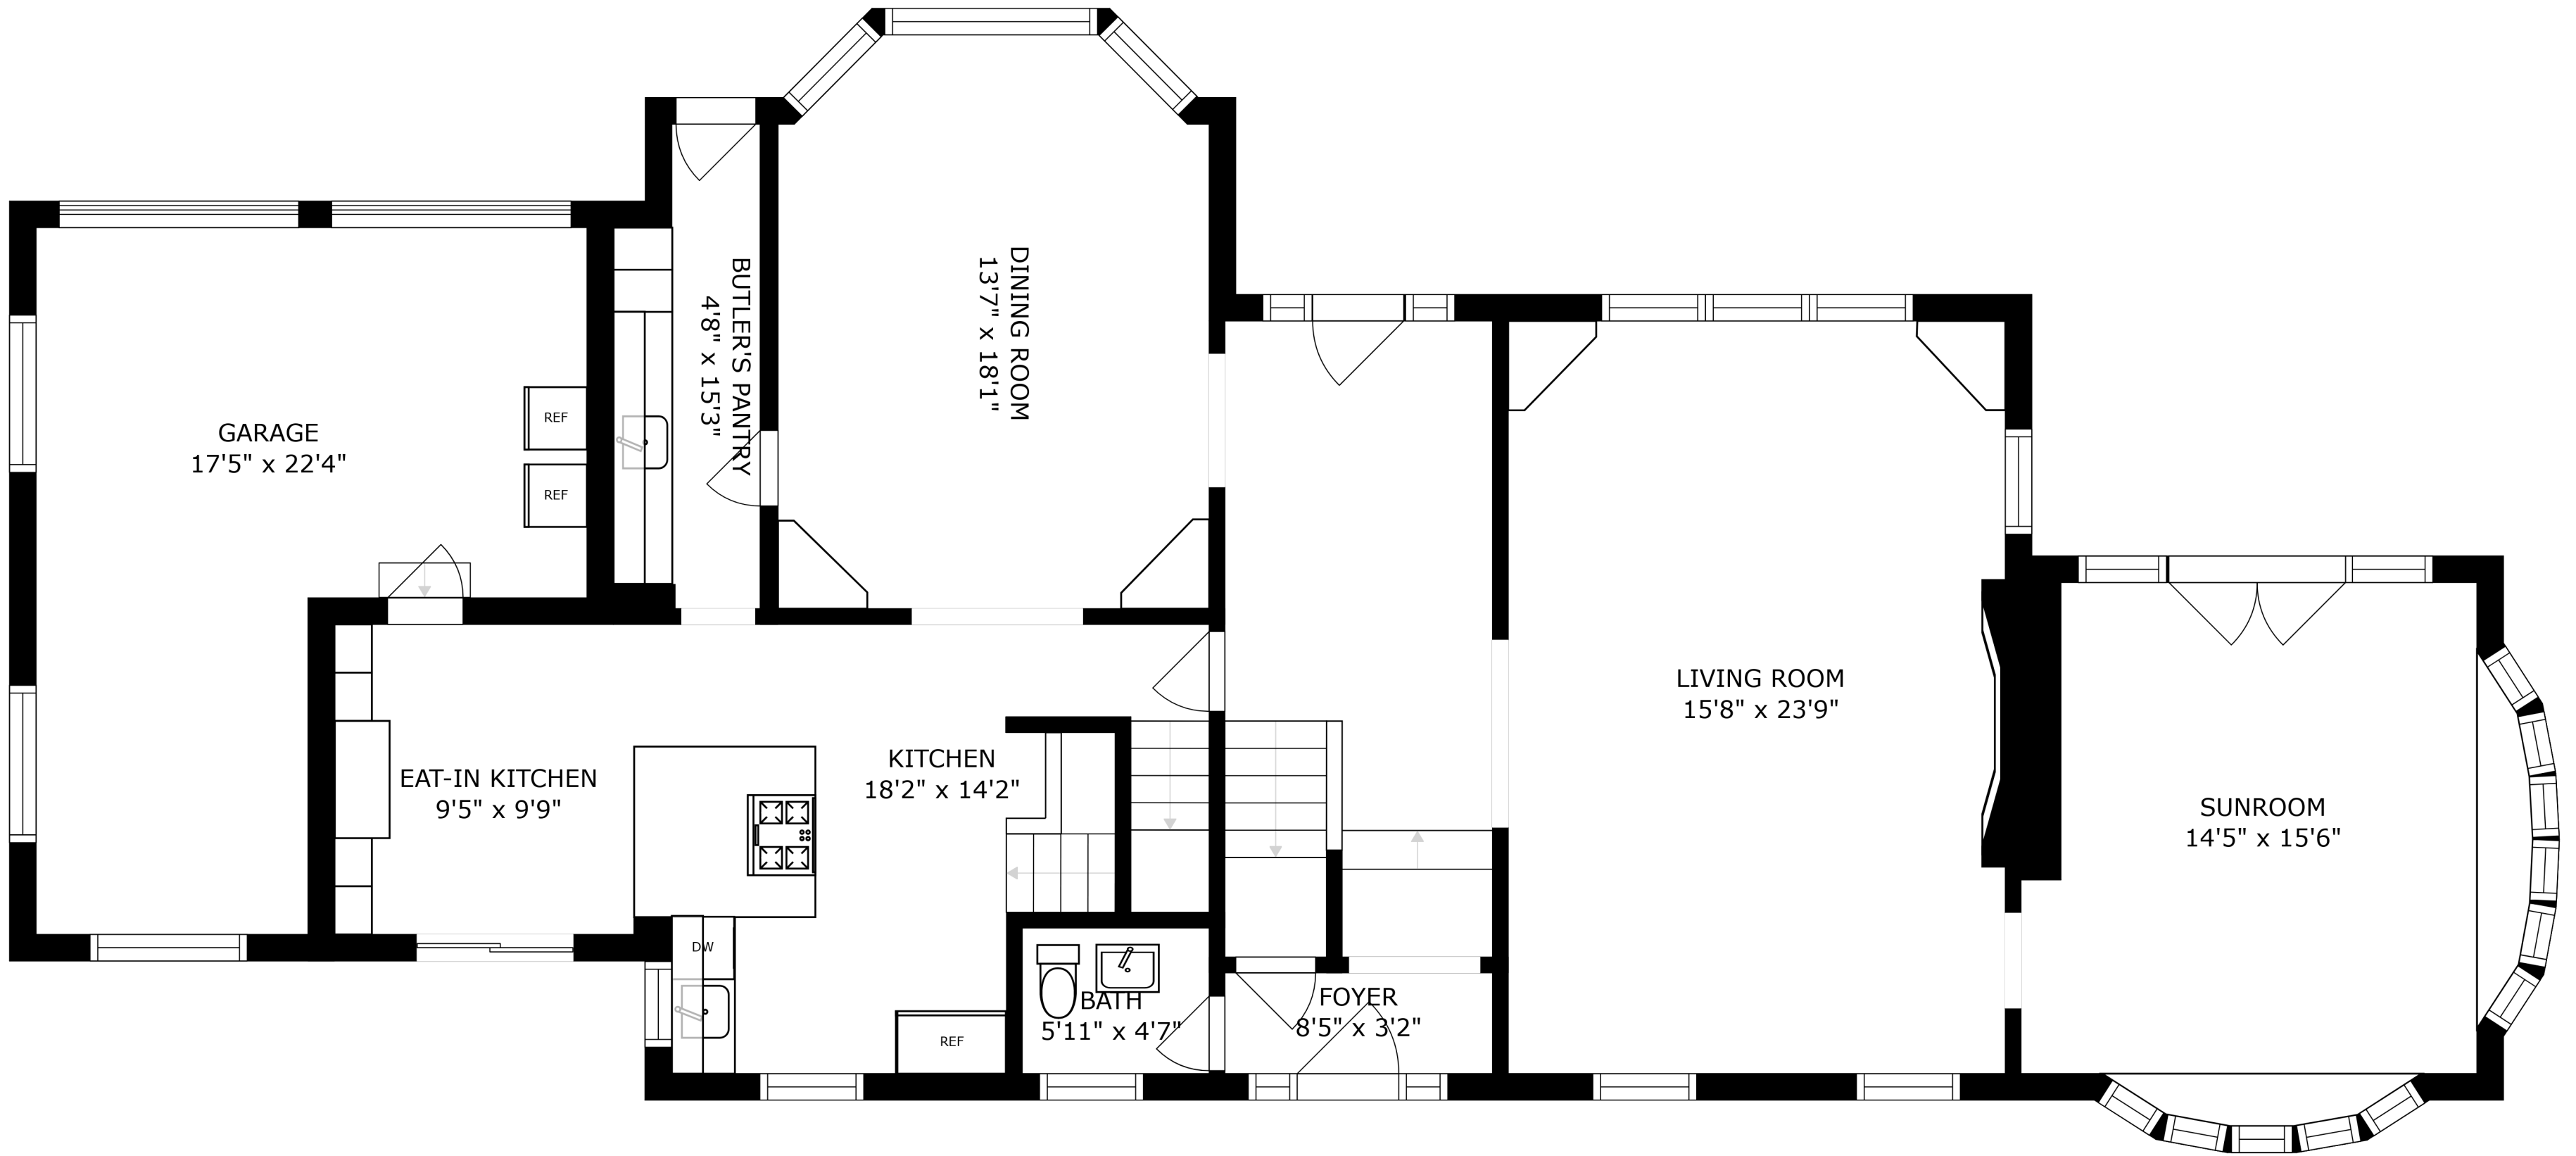

SIZES AND DIMENSIONS ARE APPROXIMATE, ACTUAL MAY VARY.

BEDROOM
11'10" x 13'10"

BEDROOM
11'0" x 14'9"

BEDROOM
15'7" x 22'5"

BATH
7'6" x 7'2"

BATH
6'0" x 7'2"

WALK-IN CEDAR CLOSET
9'8" x 10'2"

SIZES AND DIMENSIONS ARE APPROXIMATE, ACTUAL MAY VARY.

SIZES AND DIMENSIONS ARE APPROXIMATE, ACTUAL MAY VARY.

SIZES AND DIMENSIONS ARE APPROXIMATE, ACTUAL MAY VARY.