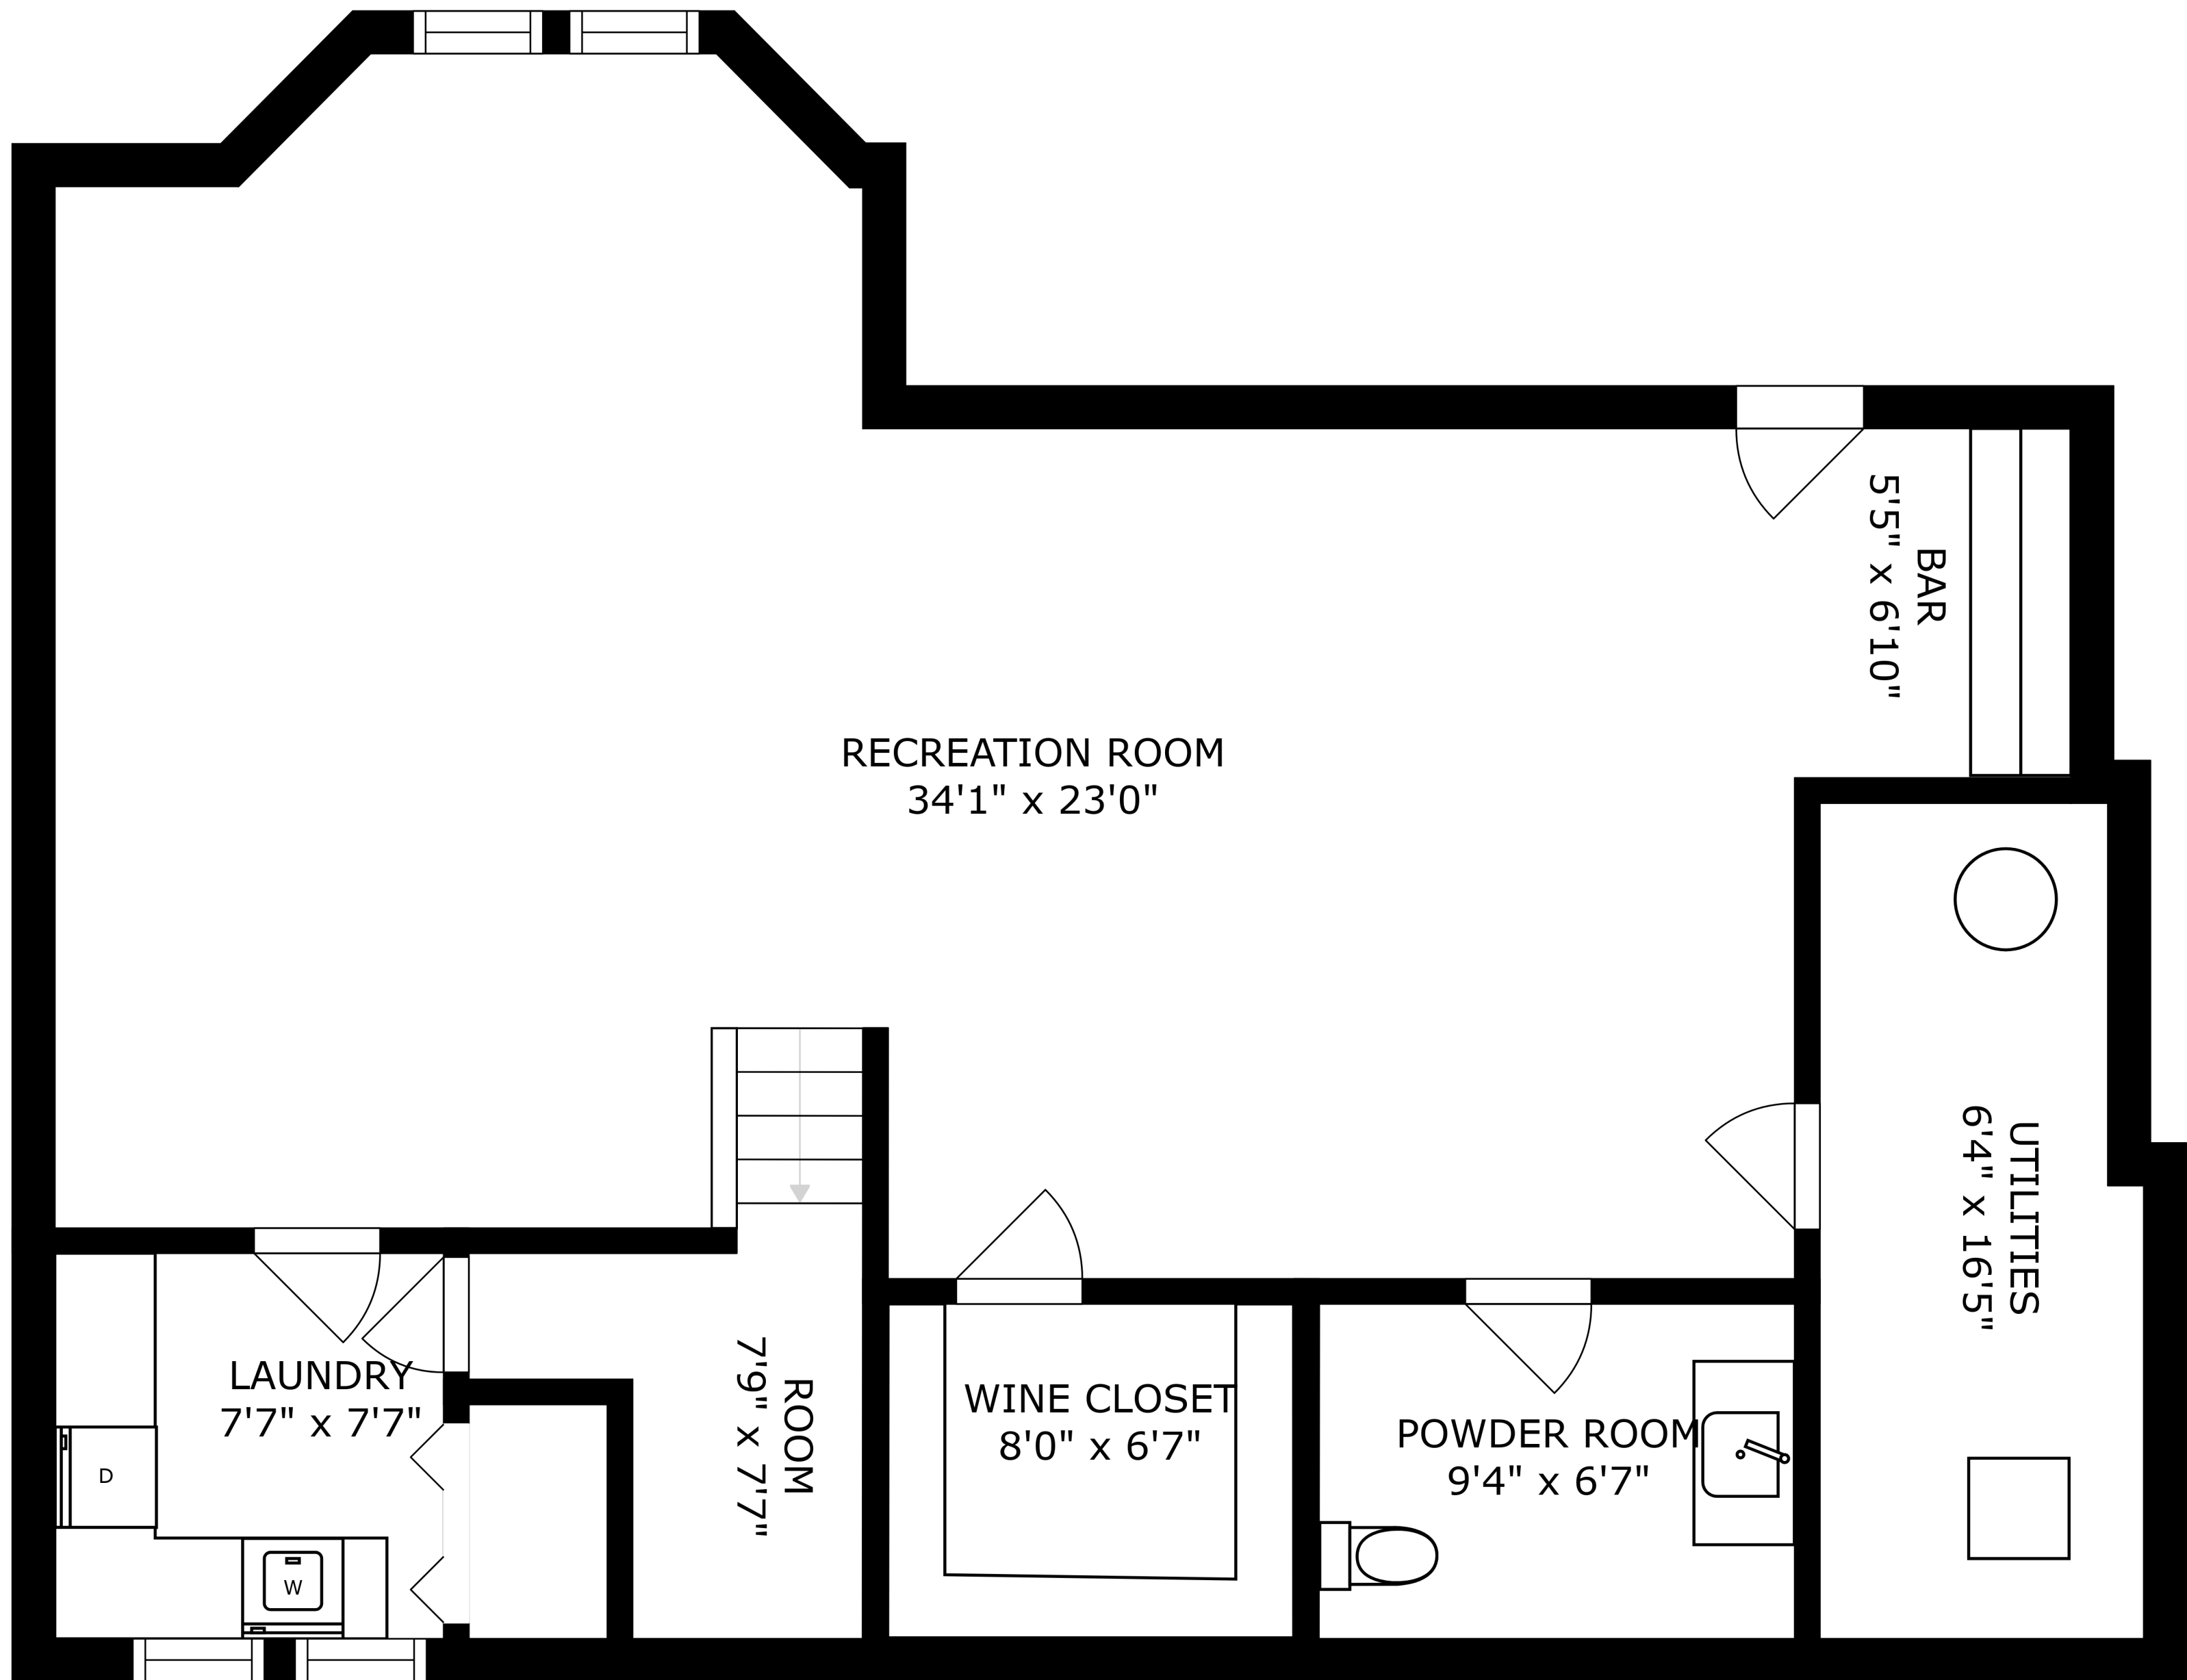

SIZES AND DIMENSIONS ARE APPROXIMATE, ACTUAL MAY VARY.

BEDROOM
11'10" x 13'10"

BEDROOM
11'0" x 14'9"

BEDROOM
15'7" x 22'5"

BATH
7'6" x 7'2"

BATH
6'0" x 7'2"

WALK-IN CEDAR CLOSET
9'8" x 10'2"

SIZES AND DIMENSIONS ARE APPROXIMATE, ACTUAL MAY VARY.

SIZES AND DIMENSIONS ARE APPROXIMATE, ACTUAL MAY VARY.

SIZES AND DIMENSIONS ARE APPROXIMATE, ACTUAL MAY VARY.