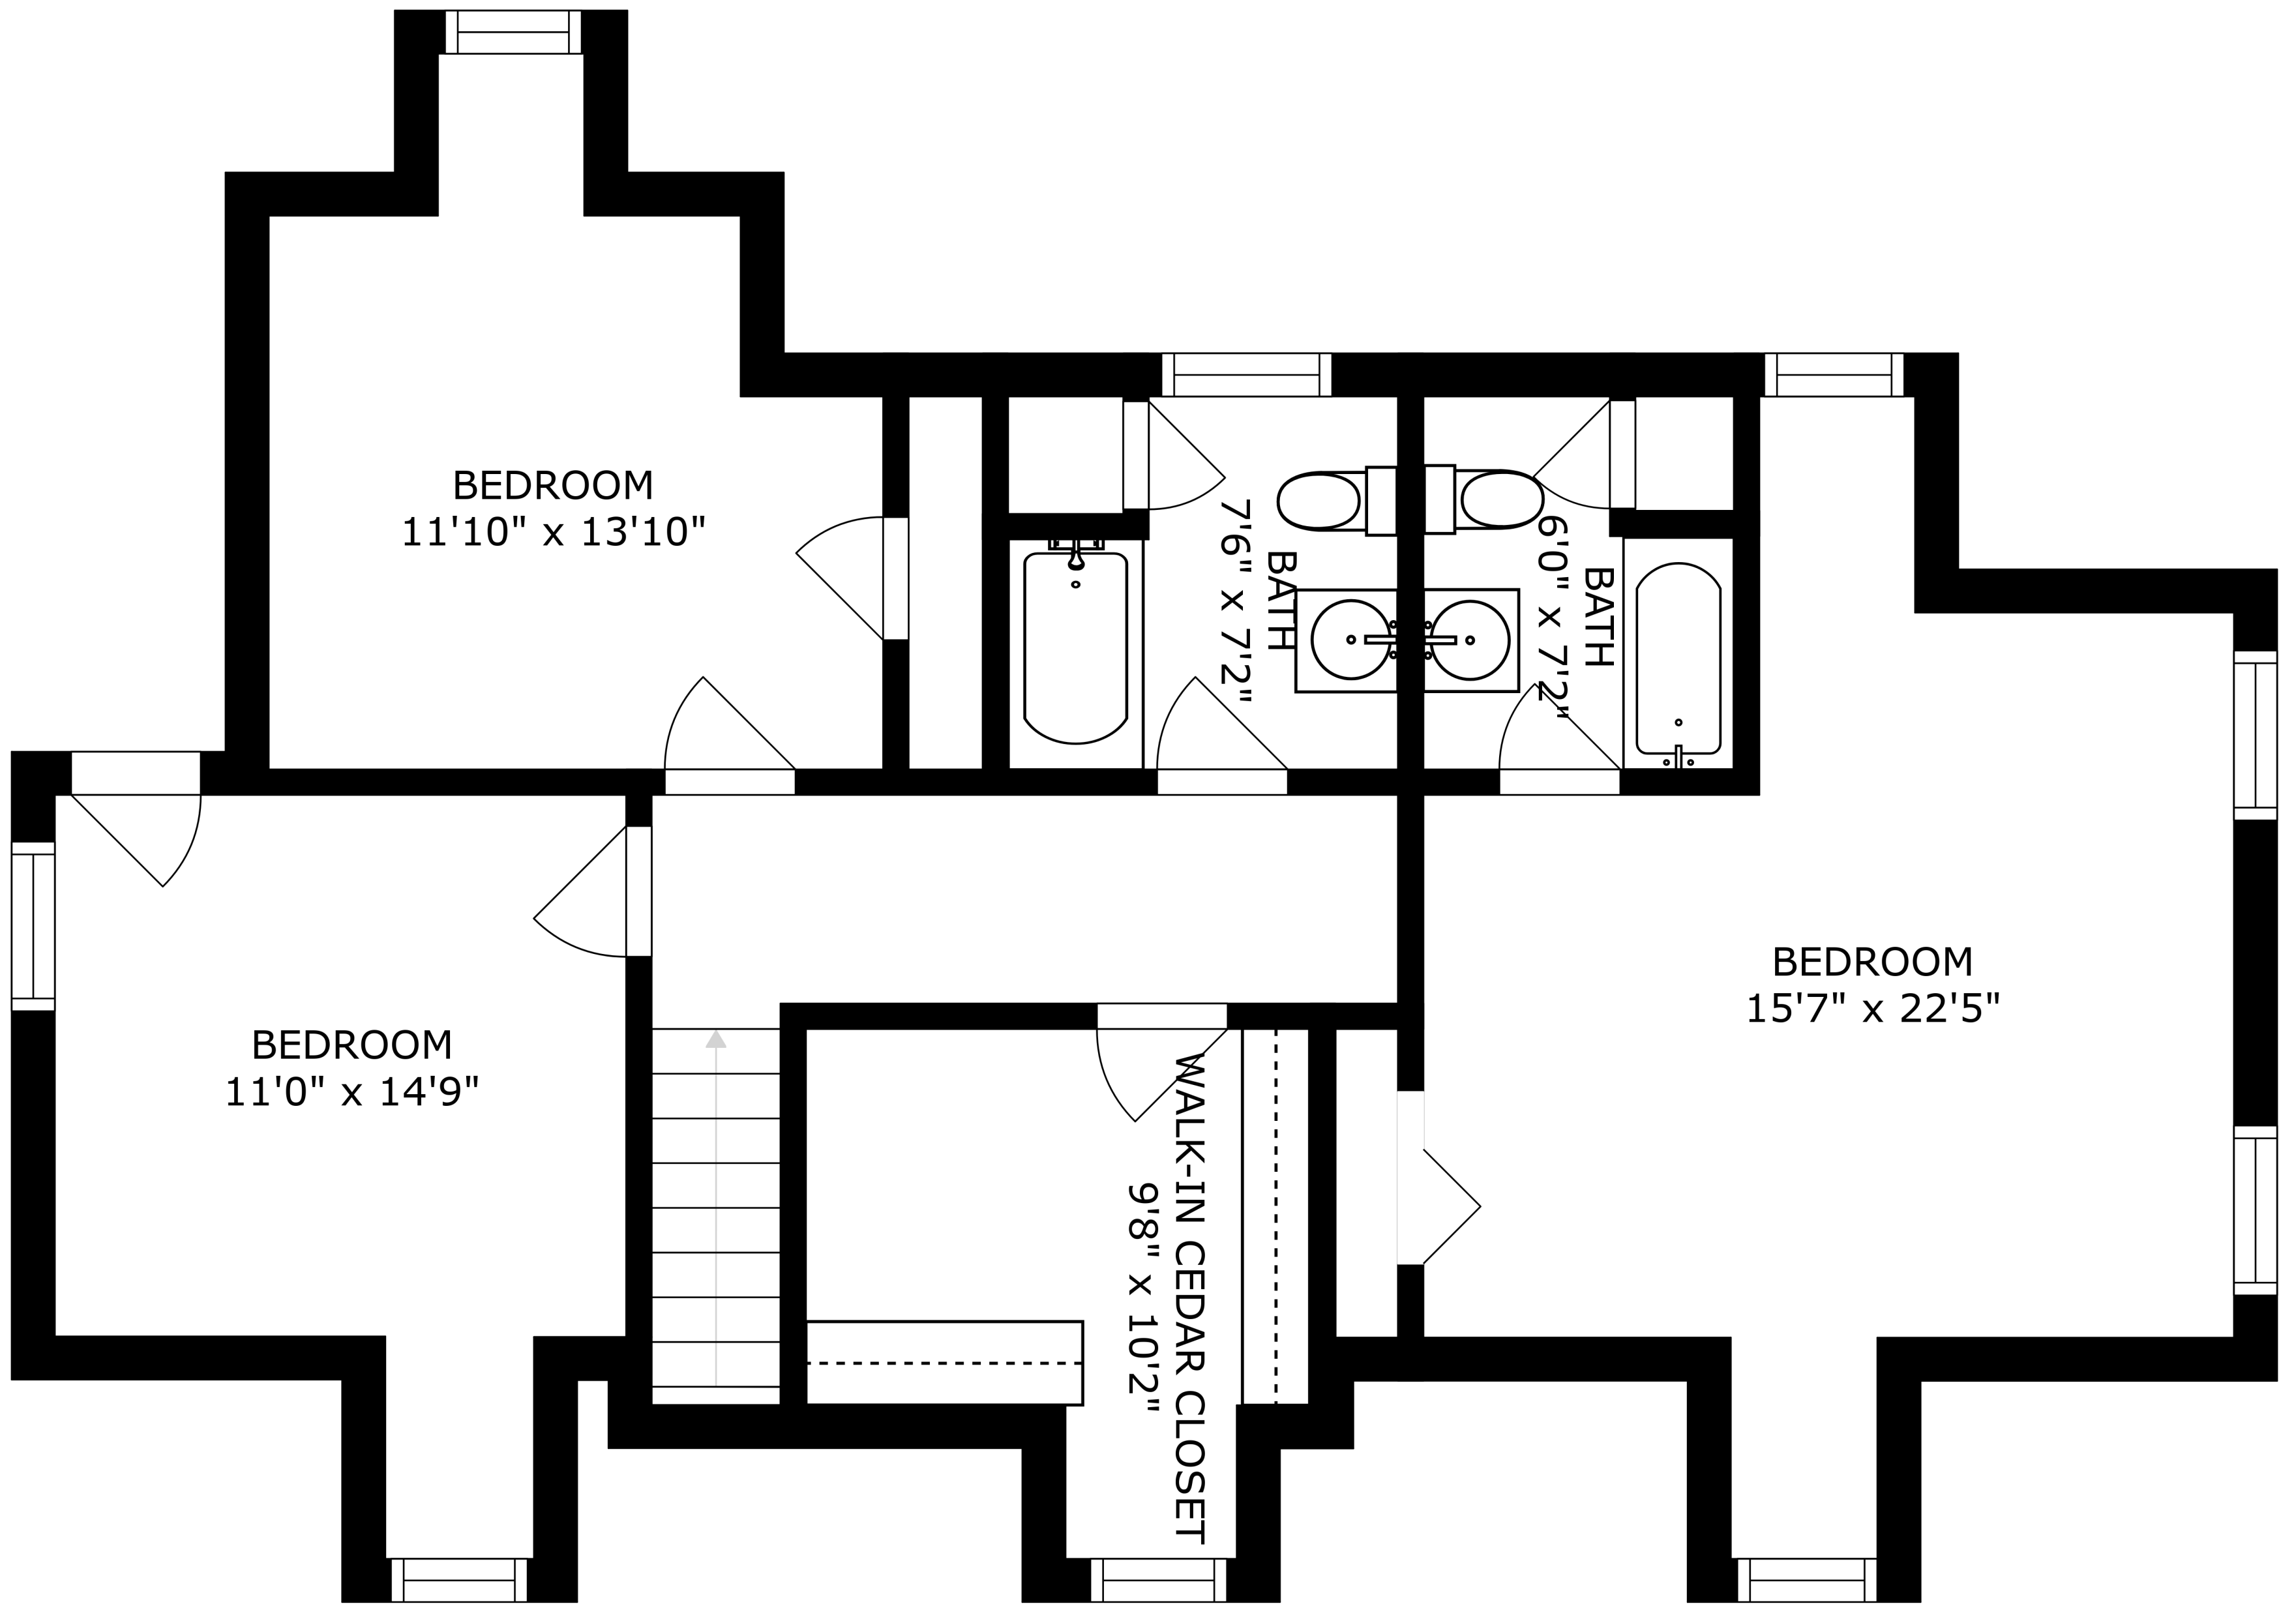

SIZES AND DIMENSIONS ARE APPROXIMATE, ACTUAL MAY VARY.

BEDROOM
11'10" x 13'10"

BEDROOM
11'0" x 14'9"

BEDROOM
15'7" x 22'5"

BATH
7'6" x 7'2"

BATH
6'0" x 7'2"

WALK-IN CEDAR CLOSET
9'8" x 10'2"

SIZES AND DIMENSIONS ARE APPROXIMATE, ACTUAL MAY VARY.

SIZES AND DIMENSIONS ARE APPROXIMATE, ACTUAL MAY VARY.

SIZES AND DIMENSIONS ARE APPROXIMATE, ACTUAL MAY VARY.