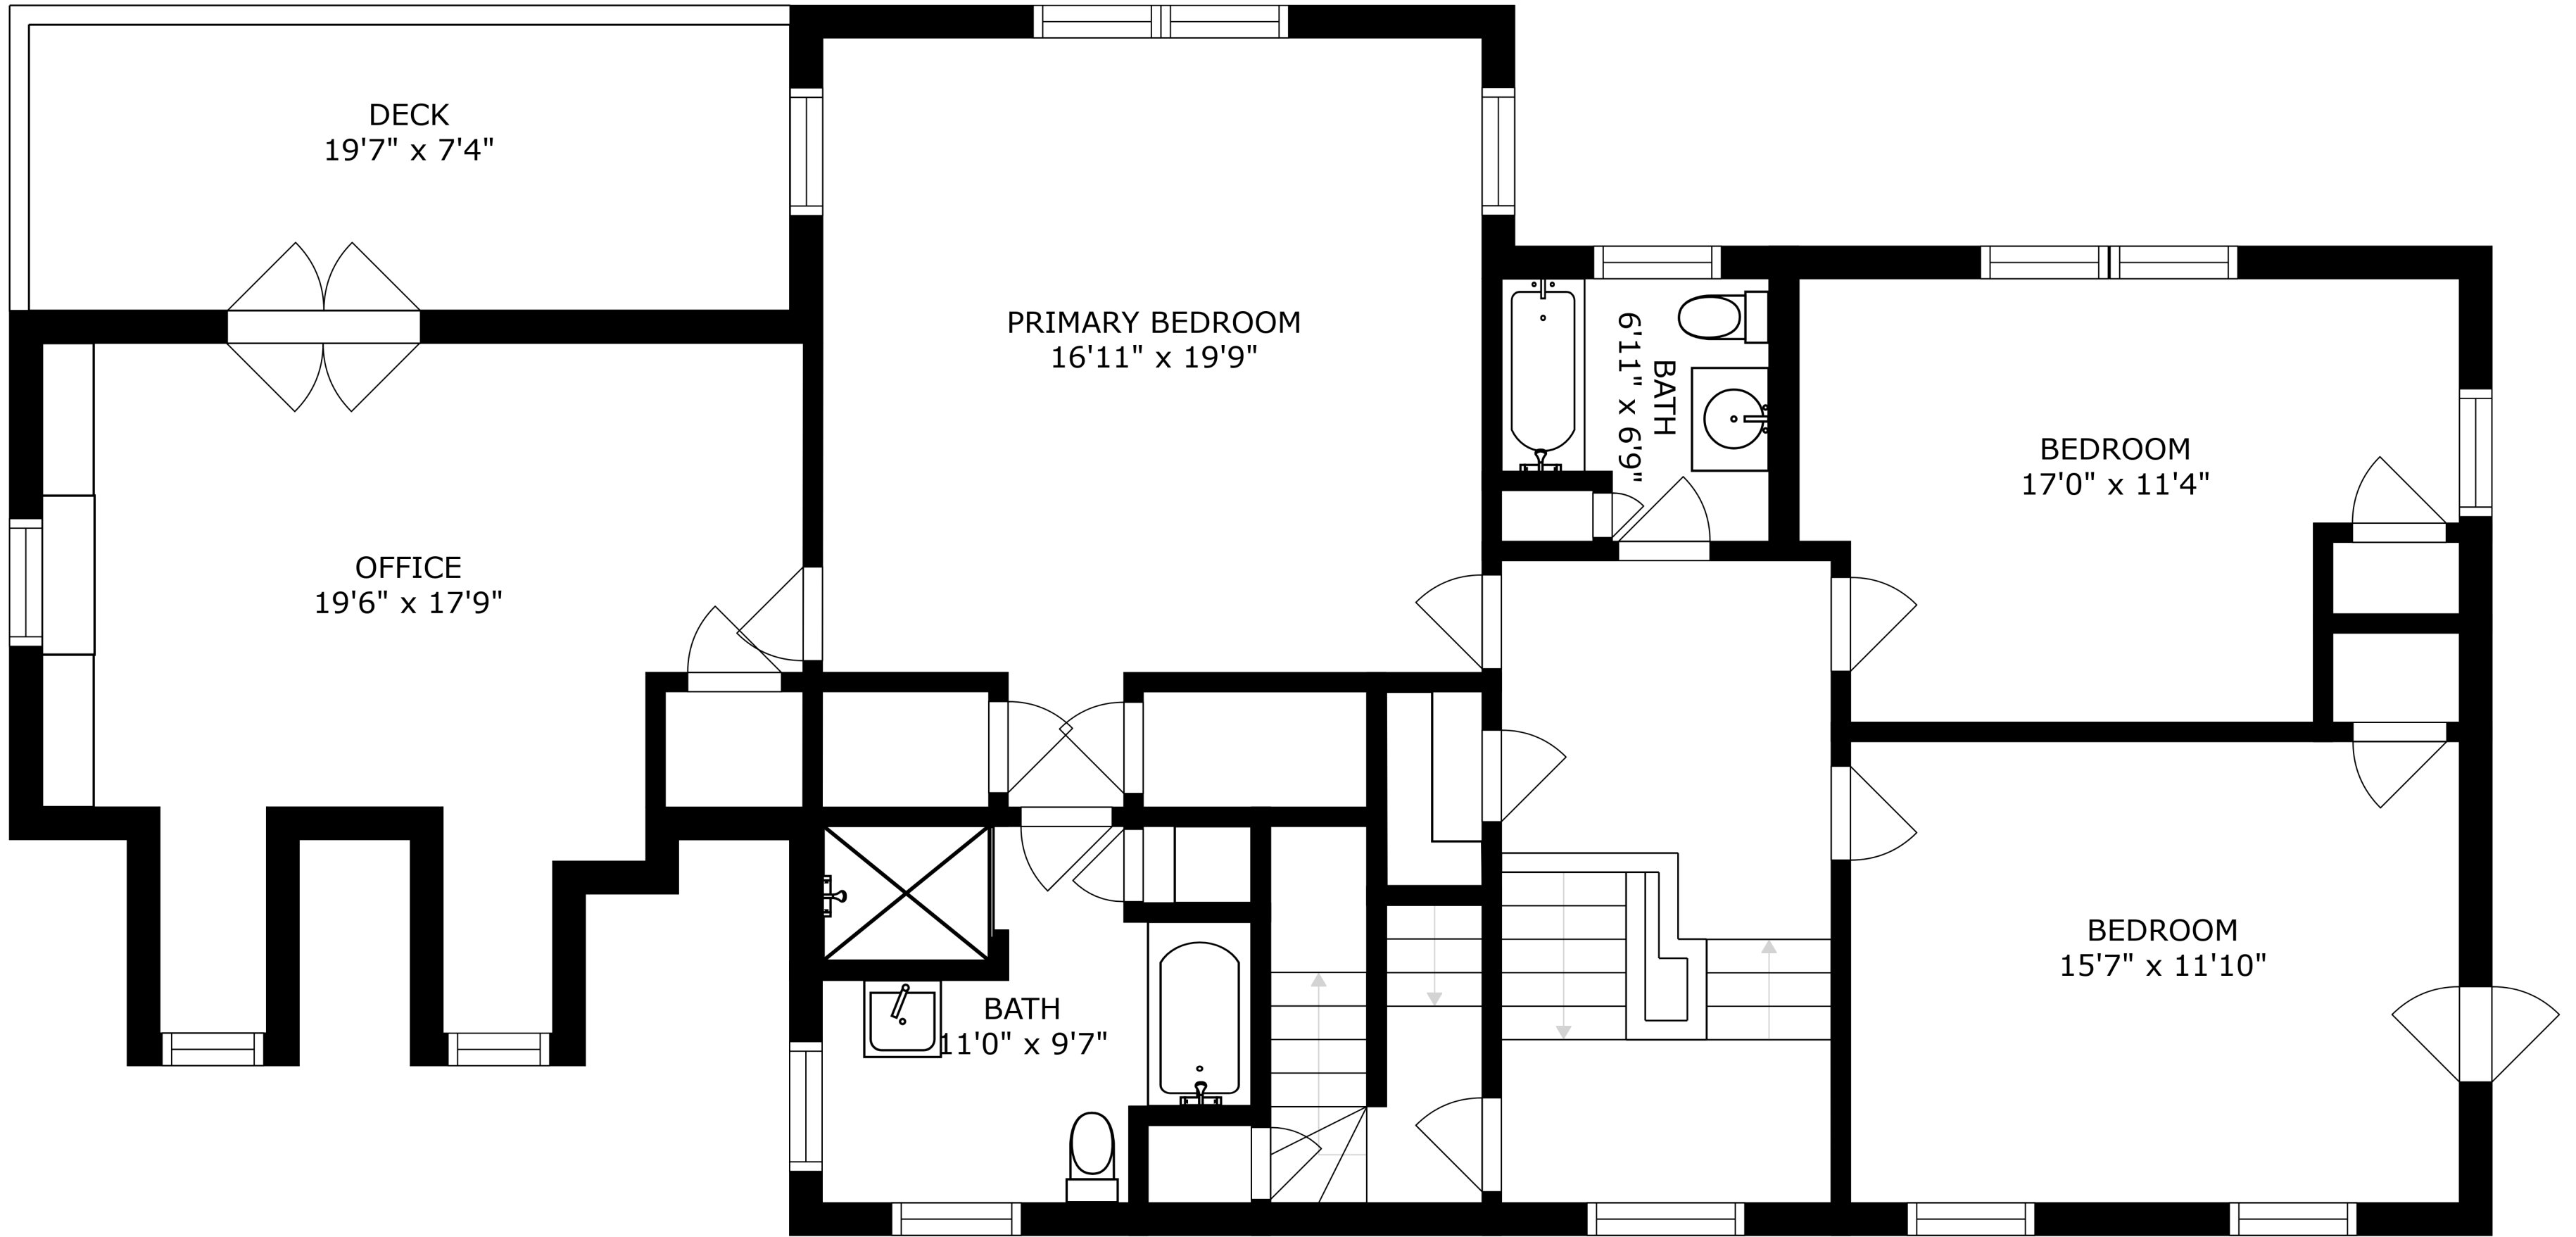

SIZES AND DIMENSIONS ARE APPROXIMATE, ACTUAL MAY VARY.

BEDROOM
11'10" x 13'10"

BEDROOM
11'0" x 14'9"

BEDROOM
15'7" x 22'5"

BATH
7'6" x 7'2"

BATH
6'0" x 7'2"

WALK-IN CEDAR CLOSET
9'8" x 10'2"

SIZES AND DIMENSIONS ARE APPROXIMATE, ACTUAL MAY VARY.

SIZES AND DIMENSIONS ARE APPROXIMATE, ACTUAL MAY VARY.

SIZES AND DIMENSIONS ARE APPROXIMATE, ACTUAL MAY VARY.