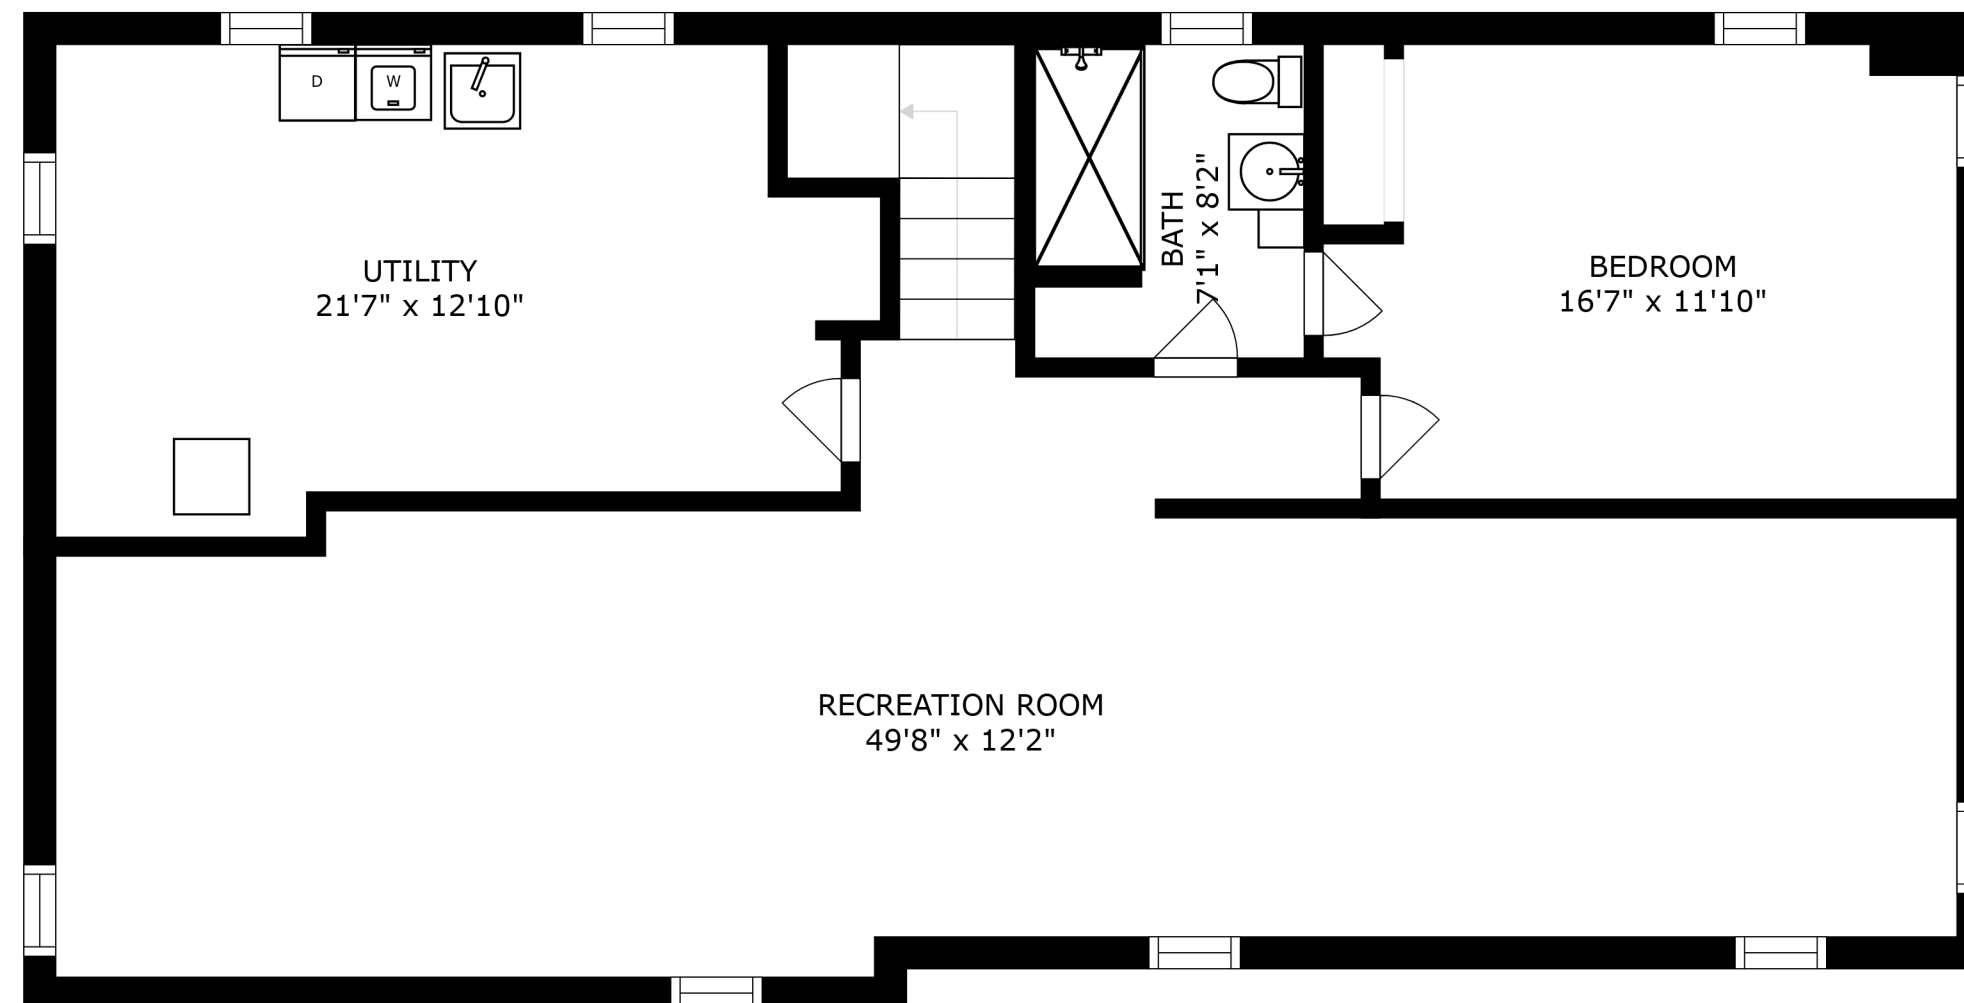

FLOOR 2

FLOOR 1

SIZES AND DIMENSIONS ARE APPROXIMATE, ACTUAL MAY VARY.

SIZES AND DIMENSIONS ARE APPROXIMATE, ACTUAL MAY VARY.

UTILITY
21'7" x 12'10"

BEDROOM
16'7" x 11'10"

BATH
7'1" x 8'2"

RECREATION ROOM
49'8" x 12'2"