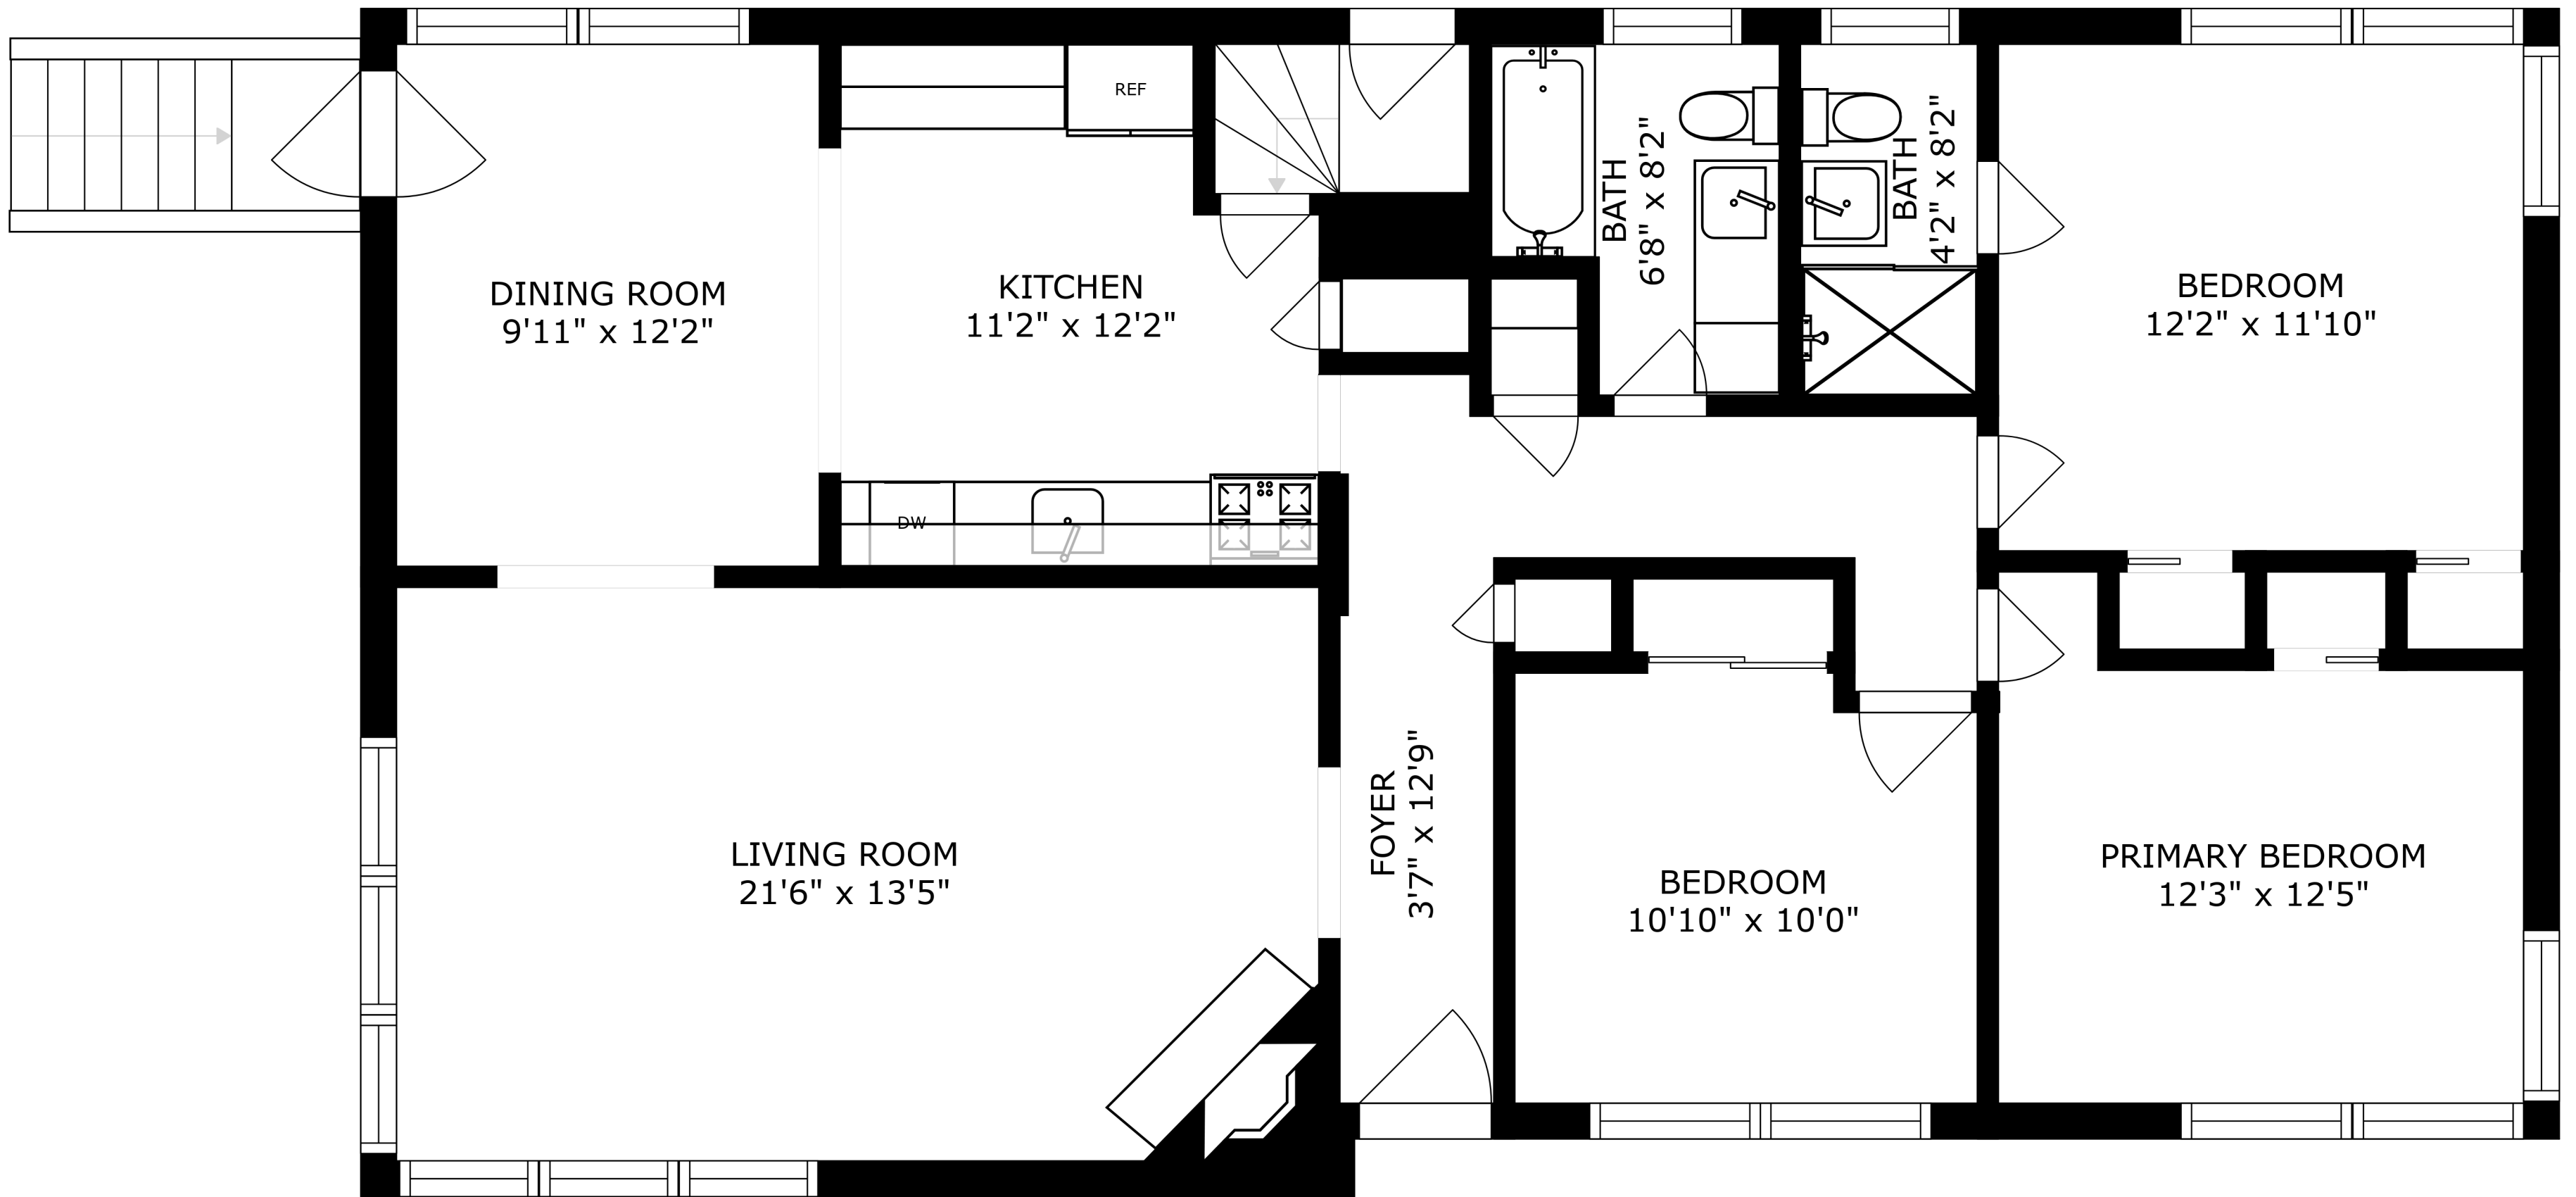

FLOOR 2

FLOOR 1

SIZES AND DIMENSIONS ARE APPROXIMATE, ACTUAL MAY VARY.

SIZES AND DIMENSIONS ARE APPROXIMATE, ACTUAL MAY VARY.

UTILITY
21'7" x 12'10"

BEDROOM
16'7" x 11'10"

BATH
7'1" x 8'2"

RECREATION ROOM
49'8" x 12'2"