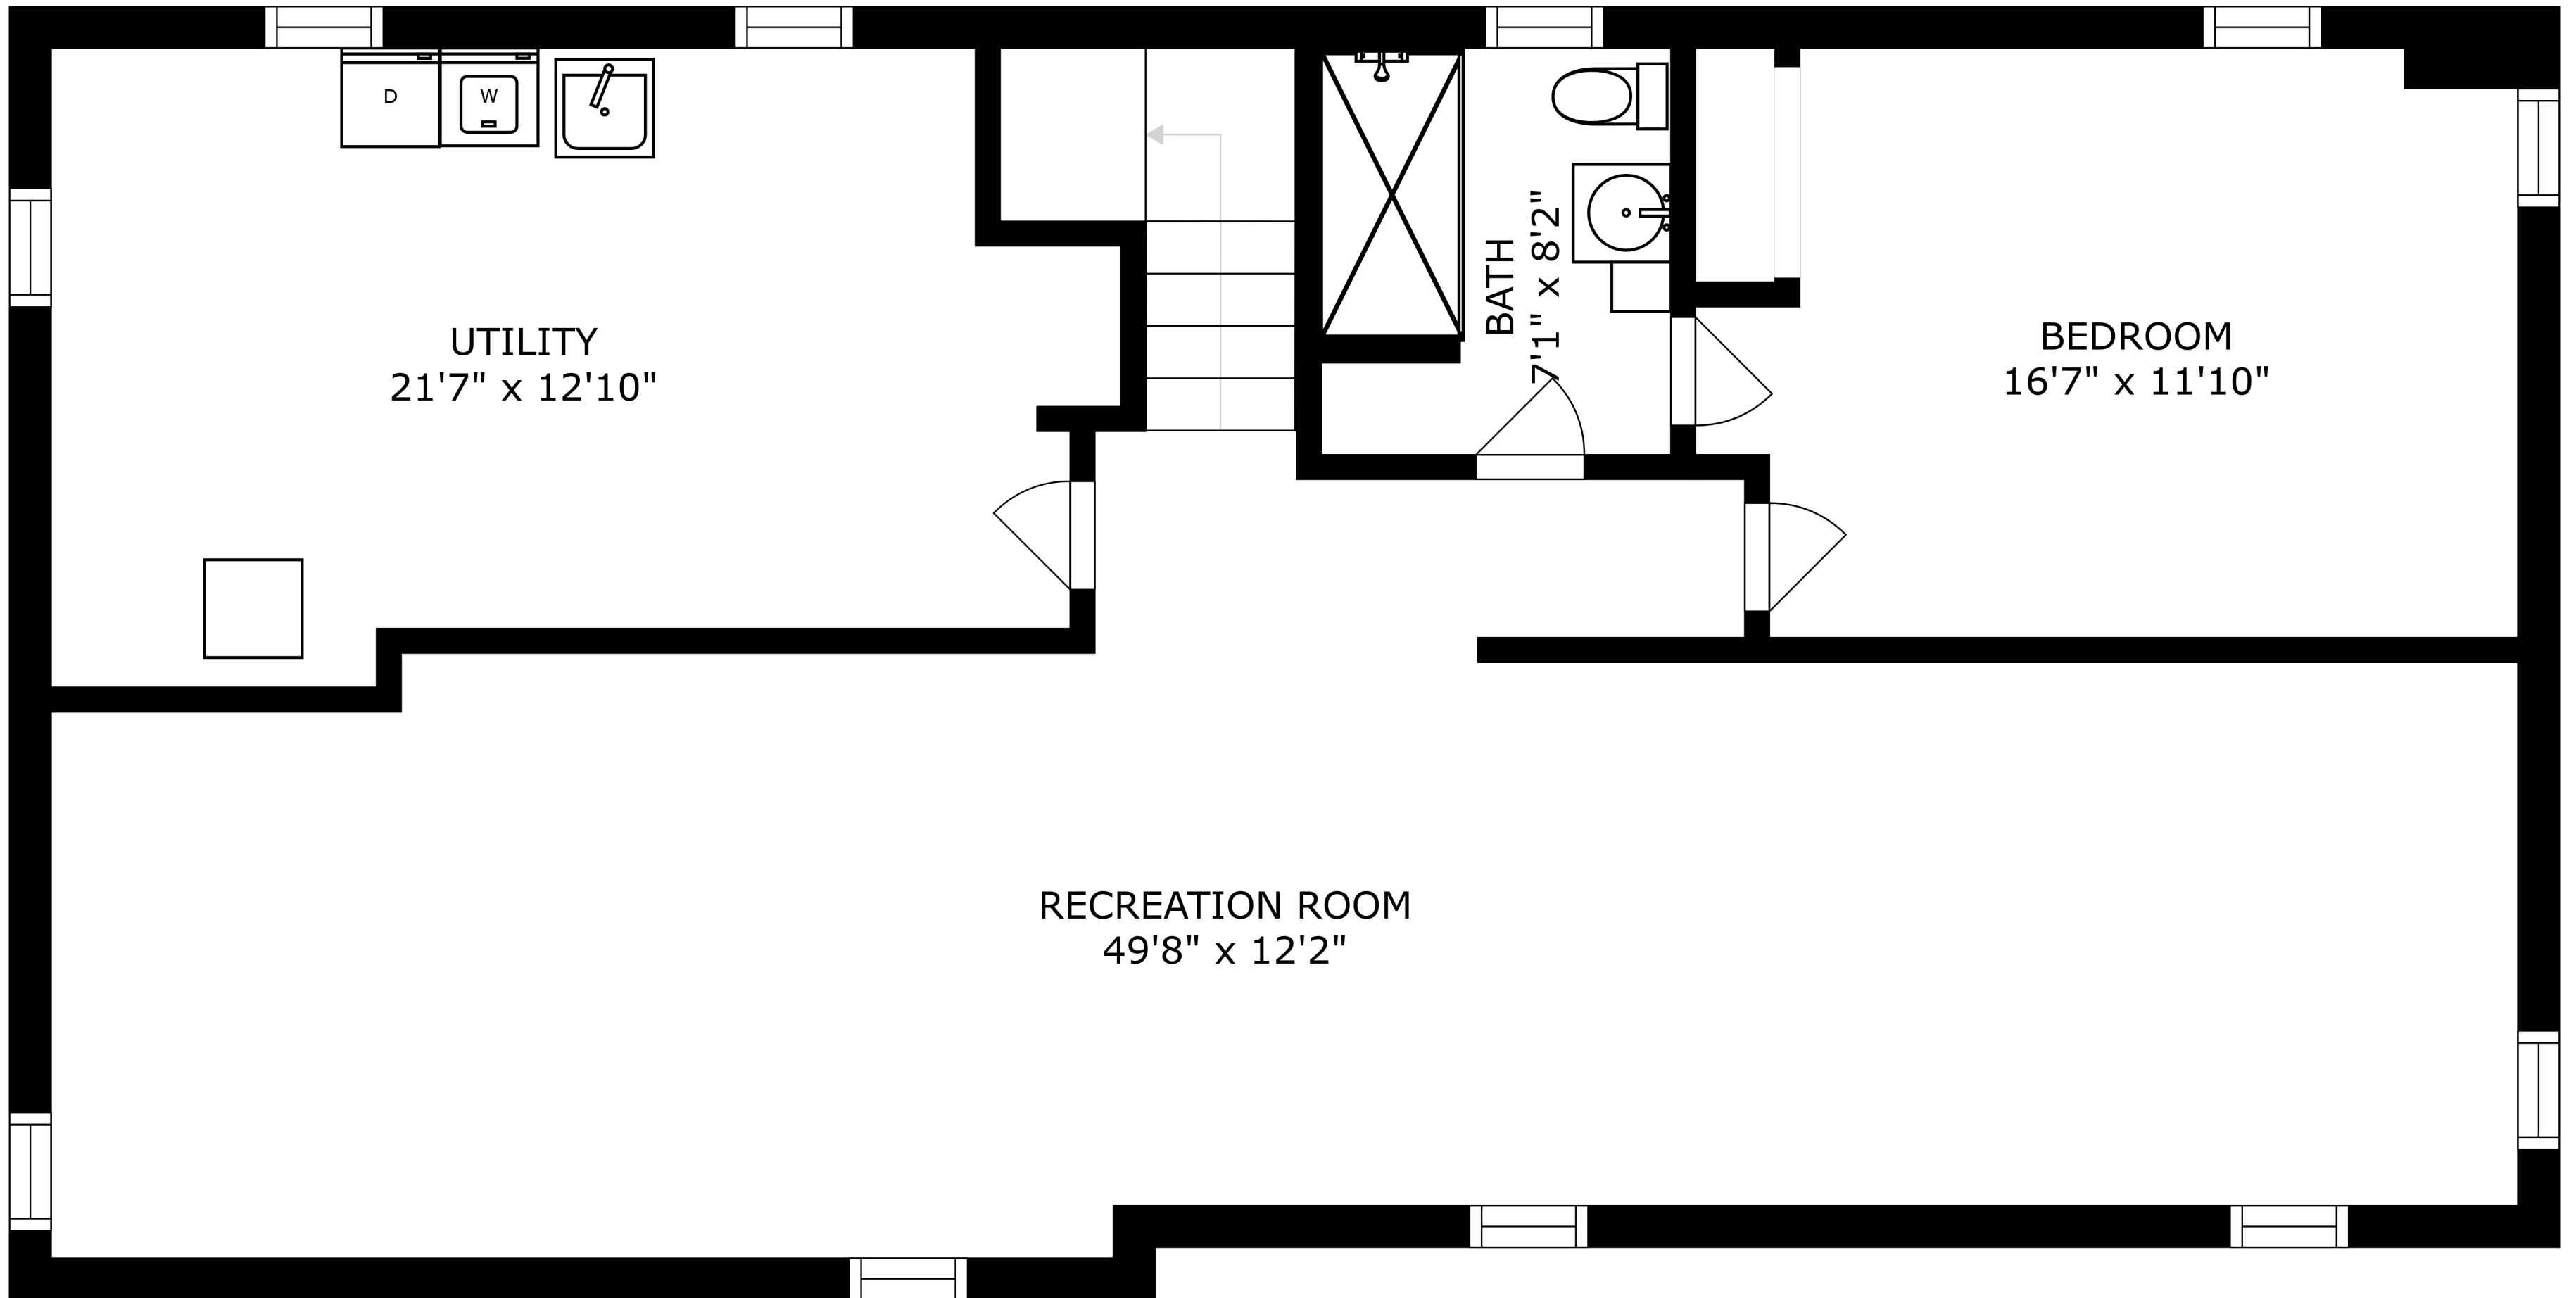

FLOOR 2

FLOOR 1

SIZES AND DIMENSIONS ARE APPROXIMATE, ACTUAL MAY VARY.

SIZES AND DIMENSIONS ARE APPROXIMATE, ACTUAL MAY VARY.

UTILITY
21'7" x 12'10"

BEDROOM
16'7" x 11'10"

BATH
7'1" x 8'2"

RECREATION ROOM
49'8" x 12'2"