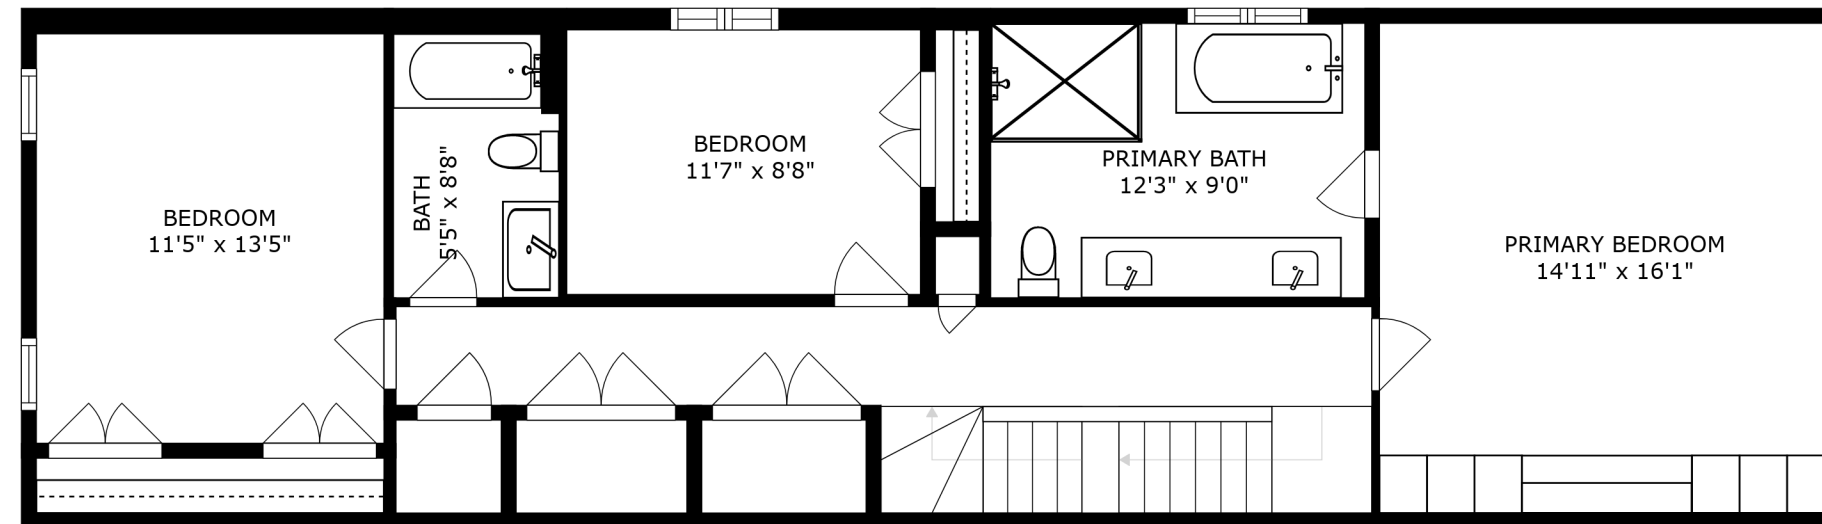

FLOOR 4

FLOOR 3

FLOOR 2

FLOOR 1

SIZES AND DIMENSIONS ARE APPROXIMATE, ACTUAL MAY VARY.

ROOF-TOP DECK  
62'5" x 18'4"

SIZES AND DIMENSIONS ARE APPROXIMATE, ACTUAL MAY VARY.

SIZES AND DIMENSIONS ARE APPROXIMATE, ACTUAL MAY VARY.

SIZES AND DIMENSIONS ARE APPROXIMATE, ACTUAL MAY VARY.

SIZES AND DIMENSIONS ARE APPROXIMATE, ACTUAL MAY VARY.