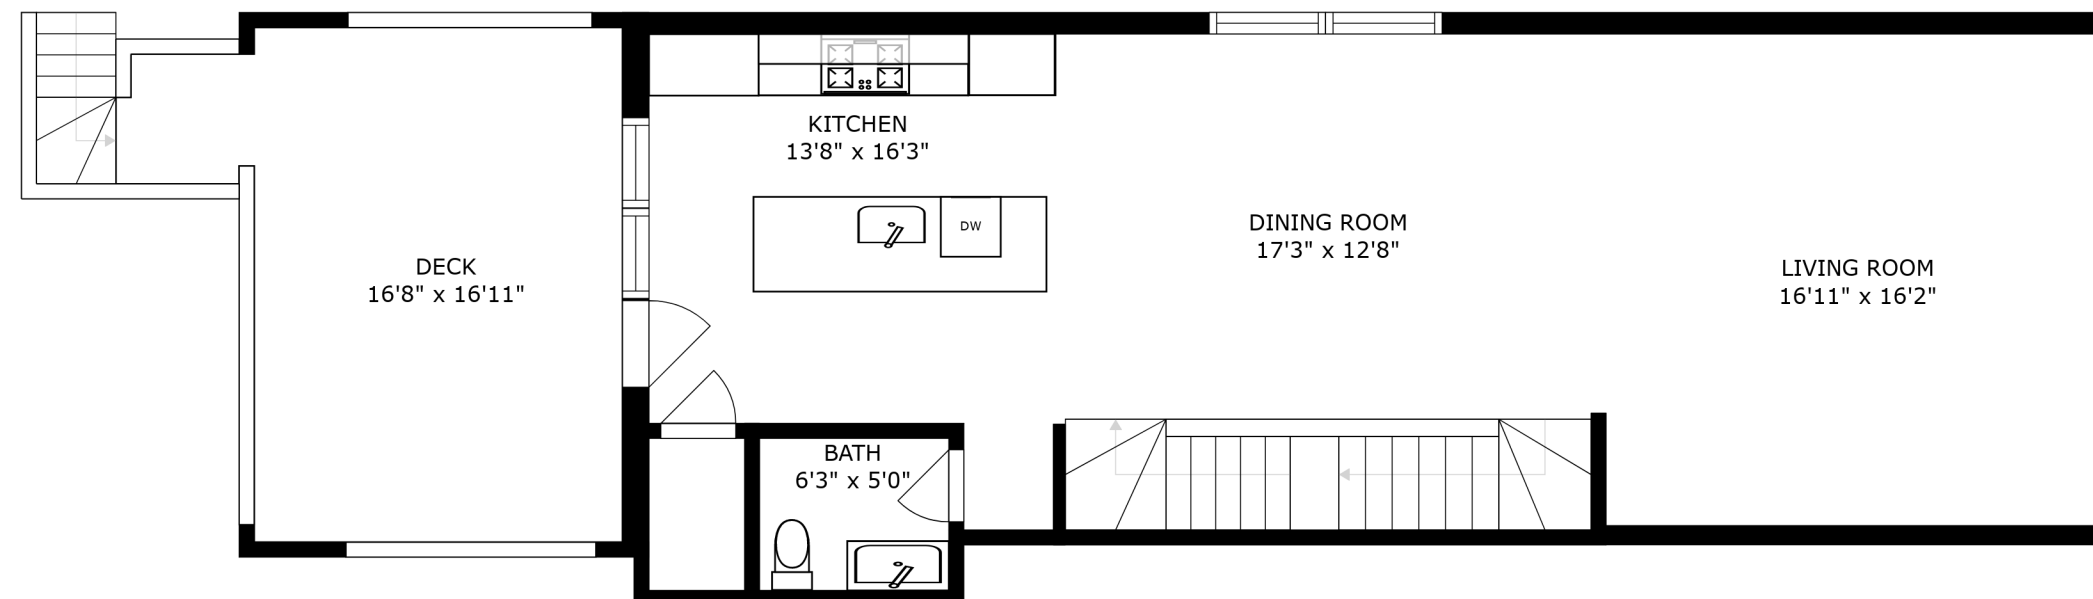

FLOOR 4

FLOOR 3

FLOOR 2

FLOOR 1

SIZES AND DIMENSIONS ARE APPROXIMATE, ACTUAL MAY VARY.

ROOF-TOP DECK  
62'5" x 18'4"

SIZES AND DIMENSIONS ARE APPROXIMATE, ACTUAL MAY VARY.

SIZES AND DIMENSIONS ARE APPROXIMATE, ACTUAL MAY VARY.

SIZES AND DIMENSIONS ARE APPROXIMATE, ACTUAL MAY VARY.

SIZES AND DIMENSIONS ARE APPROXIMATE, ACTUAL MAY VARY.