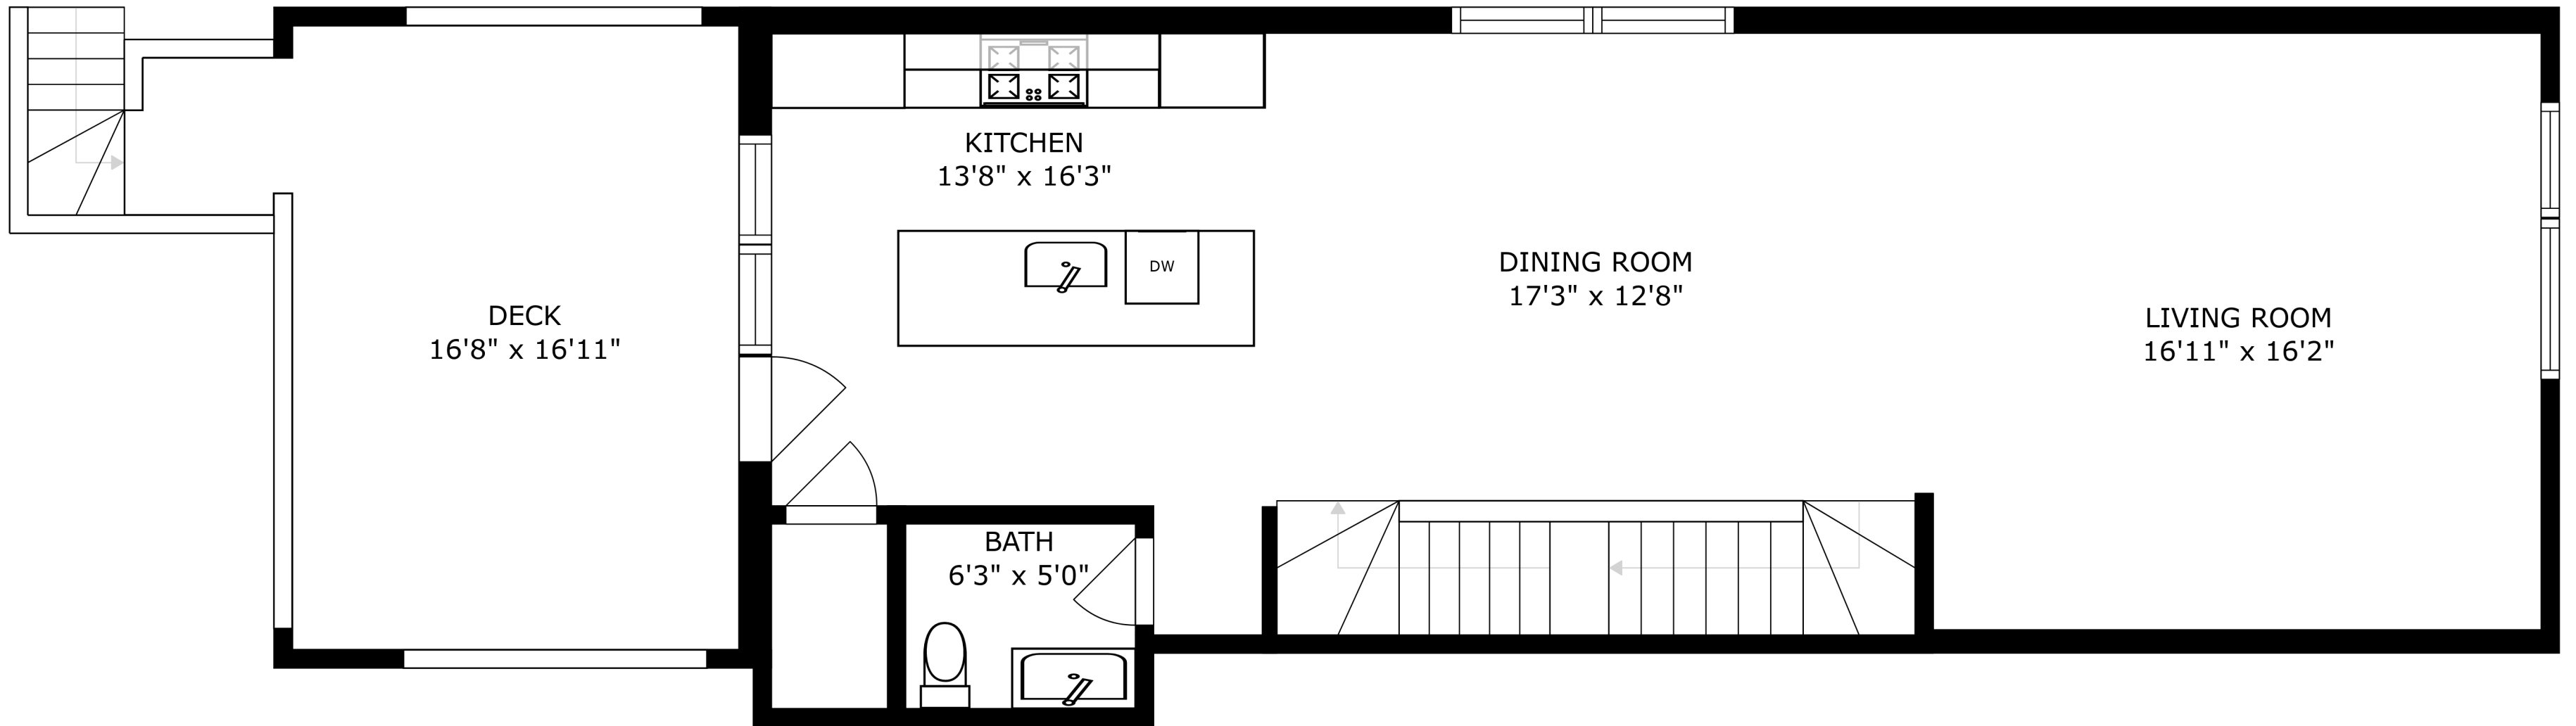

FLOOR 4

FLOOR 3

FLOOR 2

FLOOR 1

SIZES AND DIMENSIONS ARE APPROXIMATE, ACTUAL MAY VARY.

ROOF-TOP DECK  
62'5" x 18'4"

SIZES AND DIMENSIONS ARE APPROXIMATE, ACTUAL MAY VARY.

SIZES AND DIMENSIONS ARE APPROXIMATE, ACTUAL MAY VARY.

SIZES AND DIMENSIONS ARE APPROXIMATE, ACTUAL MAY VARY.

SIZES AND DIMENSIONS ARE APPROXIMATE, ACTUAL MAY VARY.