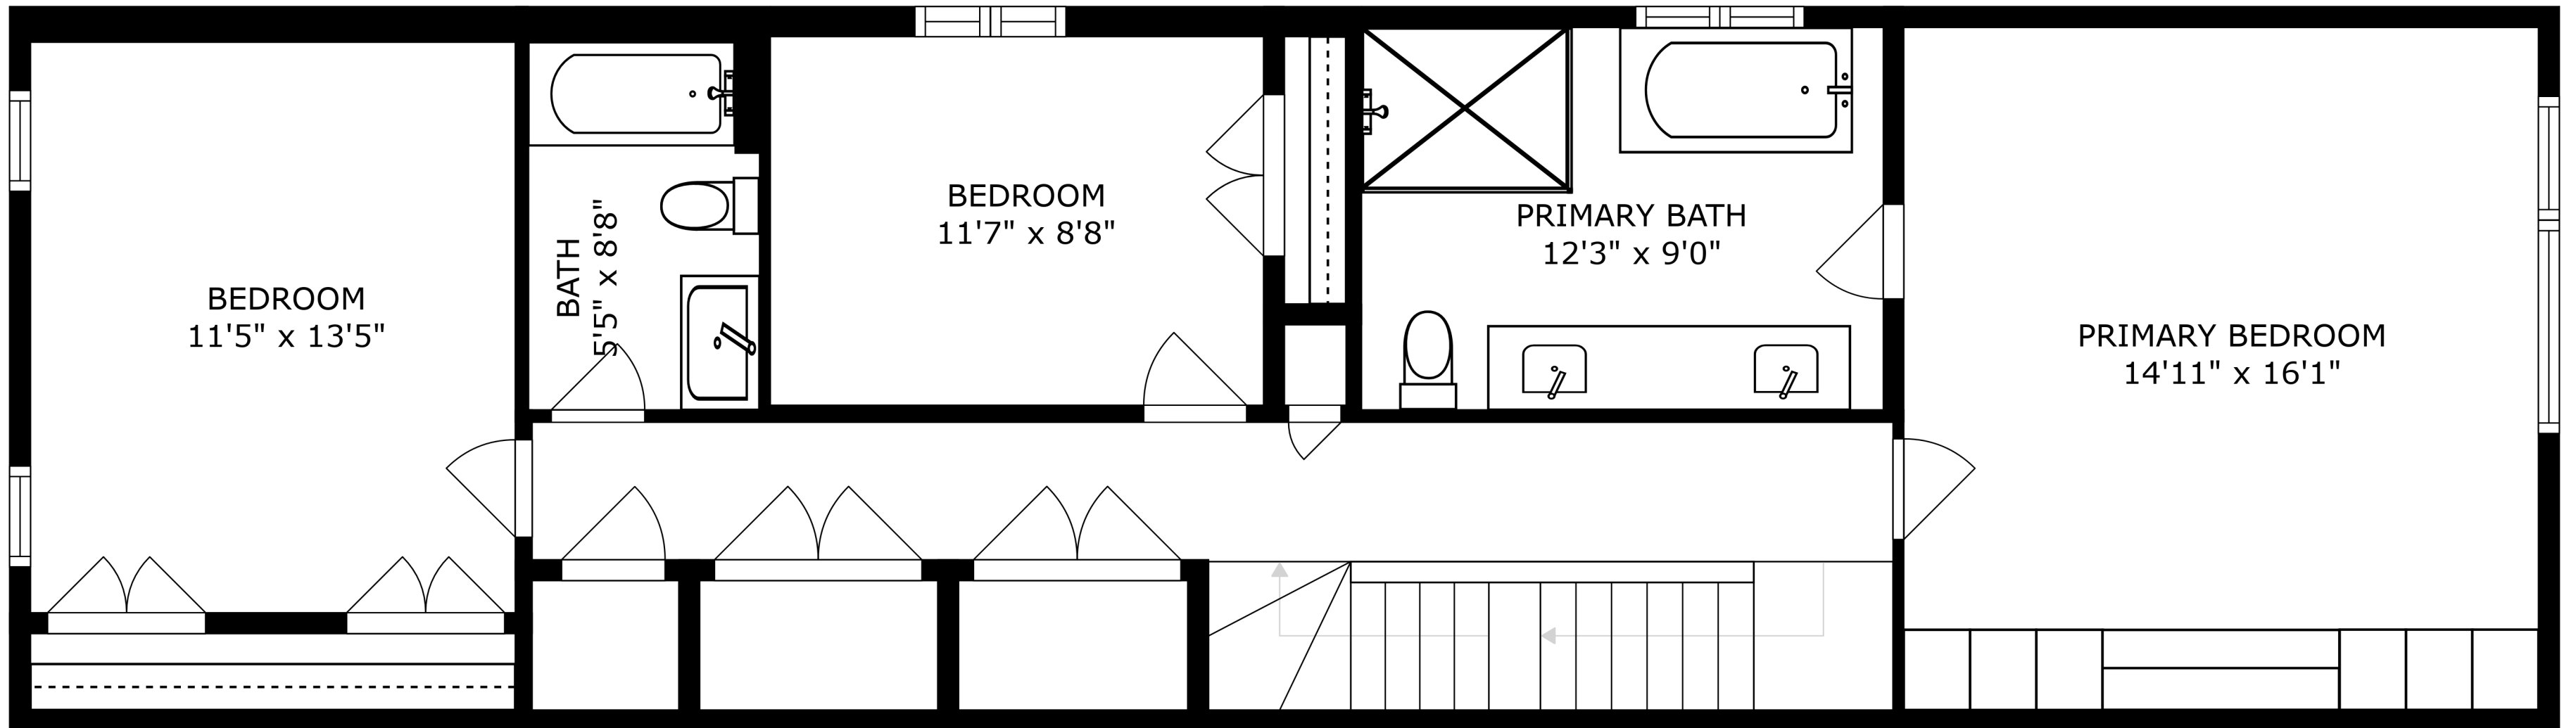

FLOOR 4

FLOOR 3

FLOOR 2

FLOOR 1

SIZES AND DIMENSIONS ARE APPROXIMATE, ACTUAL MAY VARY.

ROOF-TOP DECK  
62'5" x 18'4"

SIZES AND DIMENSIONS ARE APPROXIMATE, ACTUAL MAY VARY.

SIZES AND DIMENSIONS ARE APPROXIMATE, ACTUAL MAY VARY.

SIZES AND DIMENSIONS ARE APPROXIMATE, ACTUAL MAY VARY.

SIZES AND DIMENSIONS ARE APPROXIMATE, ACTUAL MAY VARY.