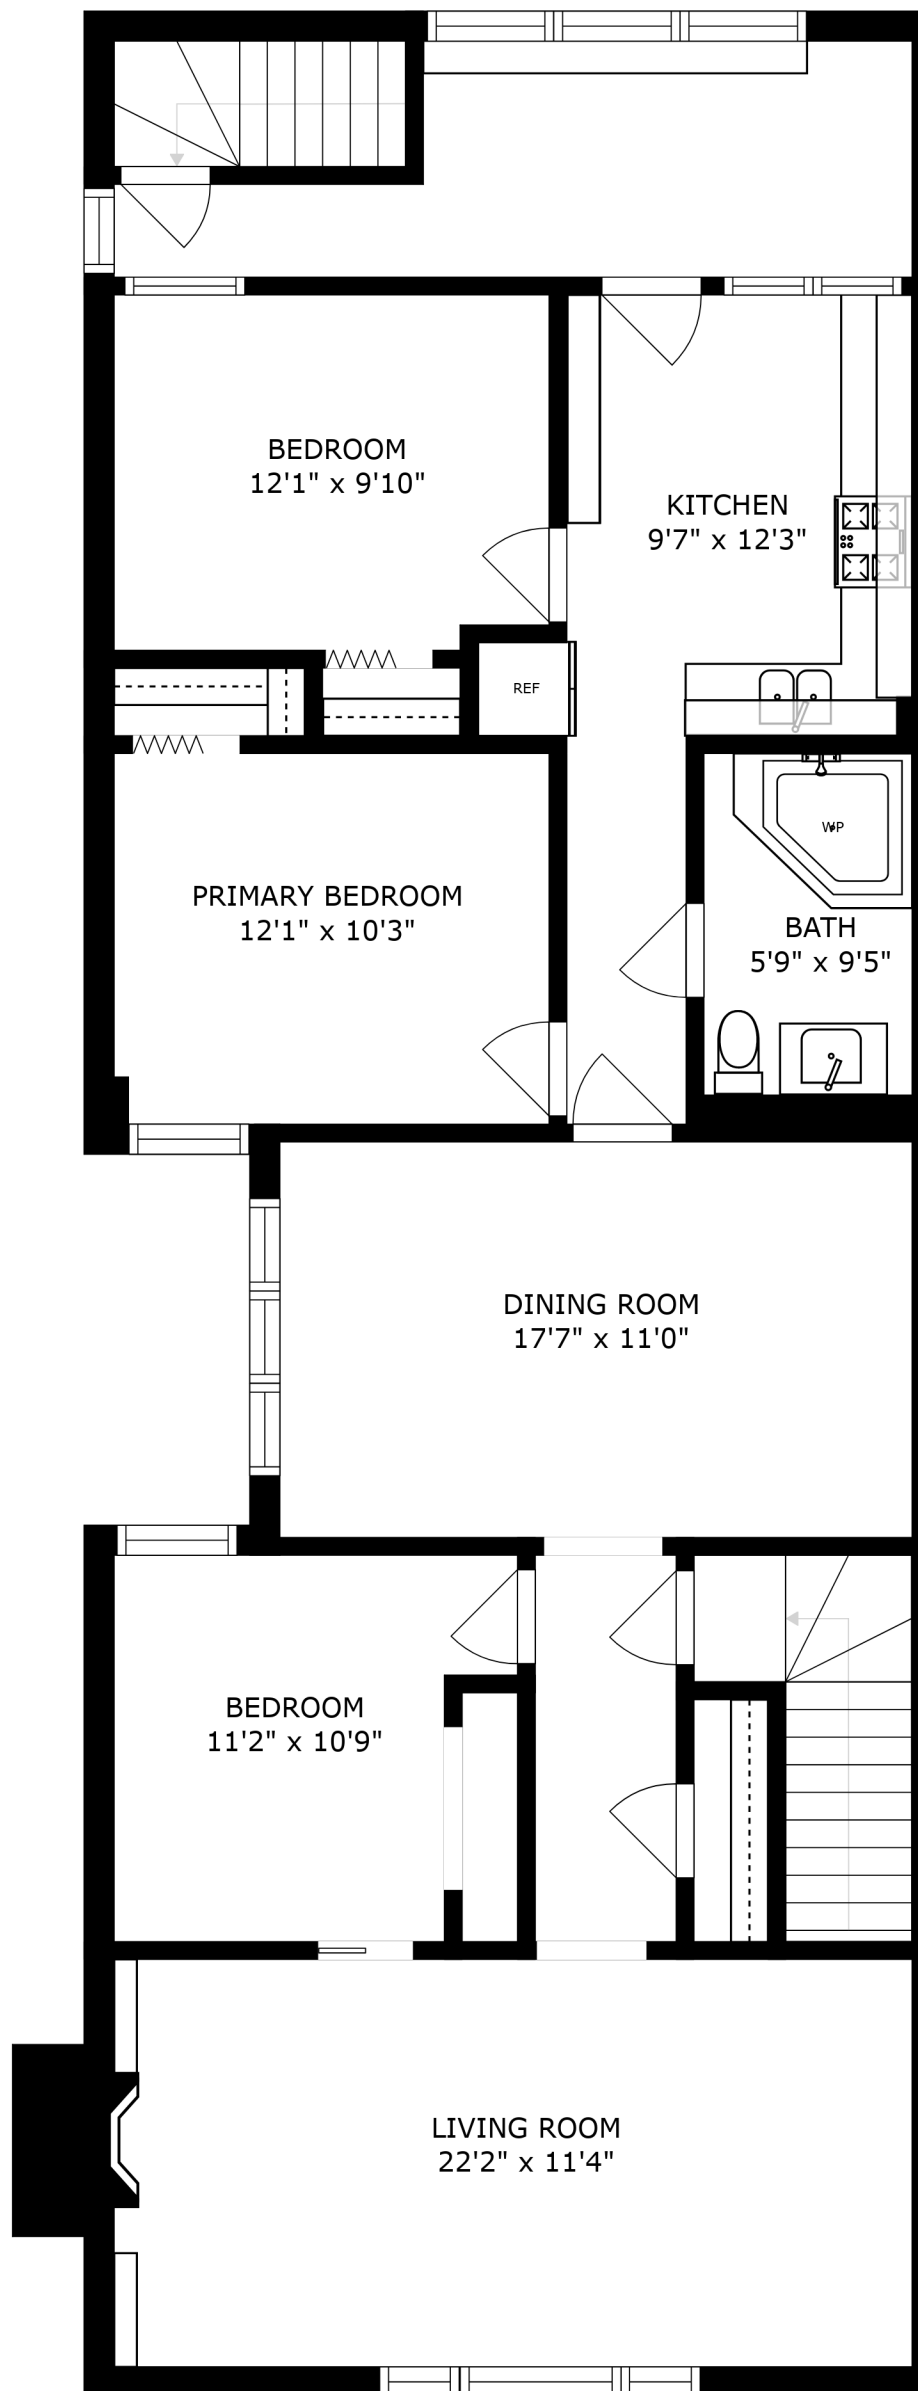

TOTAL SQ. FT. 4171  
FLOOR 1

FLOOR 2

FLOOR 3

1381 SQ.FEET

SIZES AND DIMENSIONS ARE APPROXIMATE, ACTUAL MAY VARY.

1361 SQ. FEET

SIZES AND DIMENSIONS ARE APPROXIMATE, ACTUAL MAY VARY.

1429 SQ.FEET

TOTAL SQ. FT. 4171

SIZES AND DIMENSIONS ARE APPROXIMATE, ACTUAL MAY VARY.