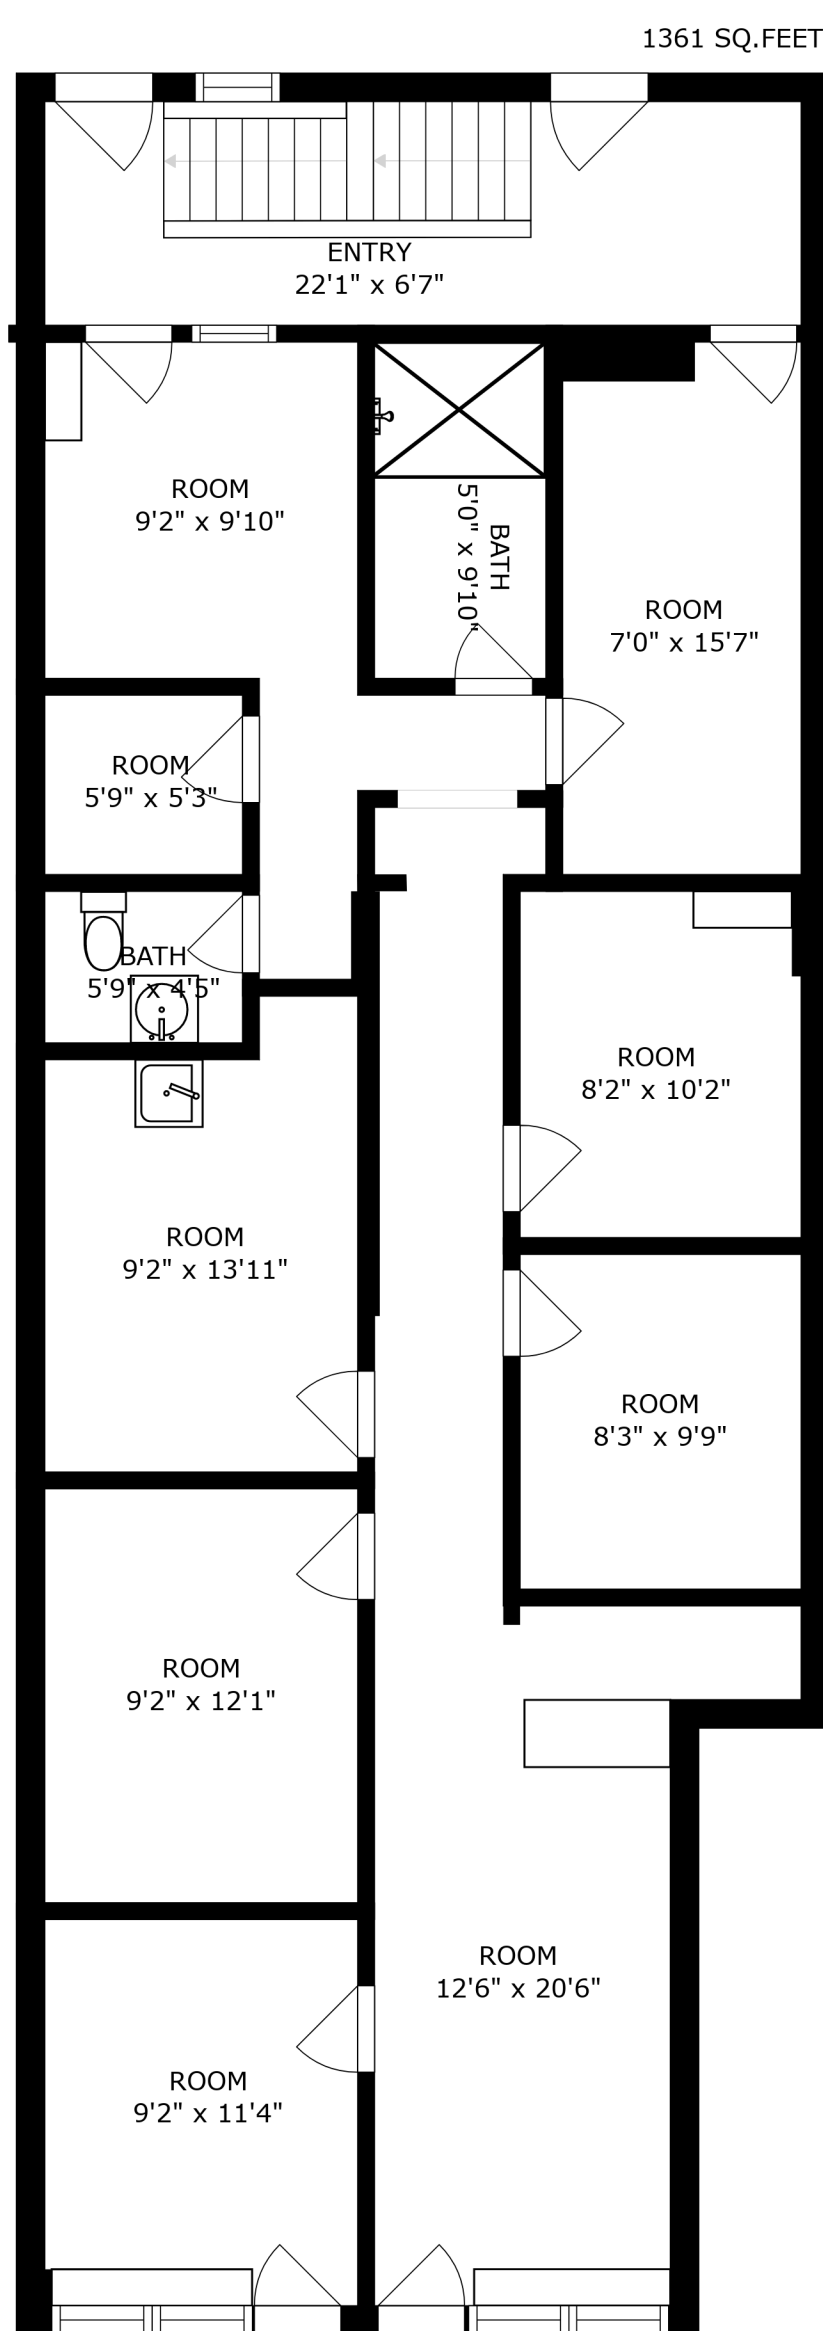

TOTAL SQ. FT. 4171  
FLOOR 1

FLOOR 2

FLOOR 3

1381 SQ.FEET

SIZES AND DIMENSIONS ARE APPROXIMATE, ACTUAL MAY VARY.

1361 SQ. FEET

SIZES AND DIMENSIONS ARE APPROXIMATE, ACTUAL MAY VARY.

1429 SQ.FEET

TOTAL SQ. FT. 4171

SIZES AND DIMENSIONS ARE APPROXIMATE, ACTUAL MAY VARY.