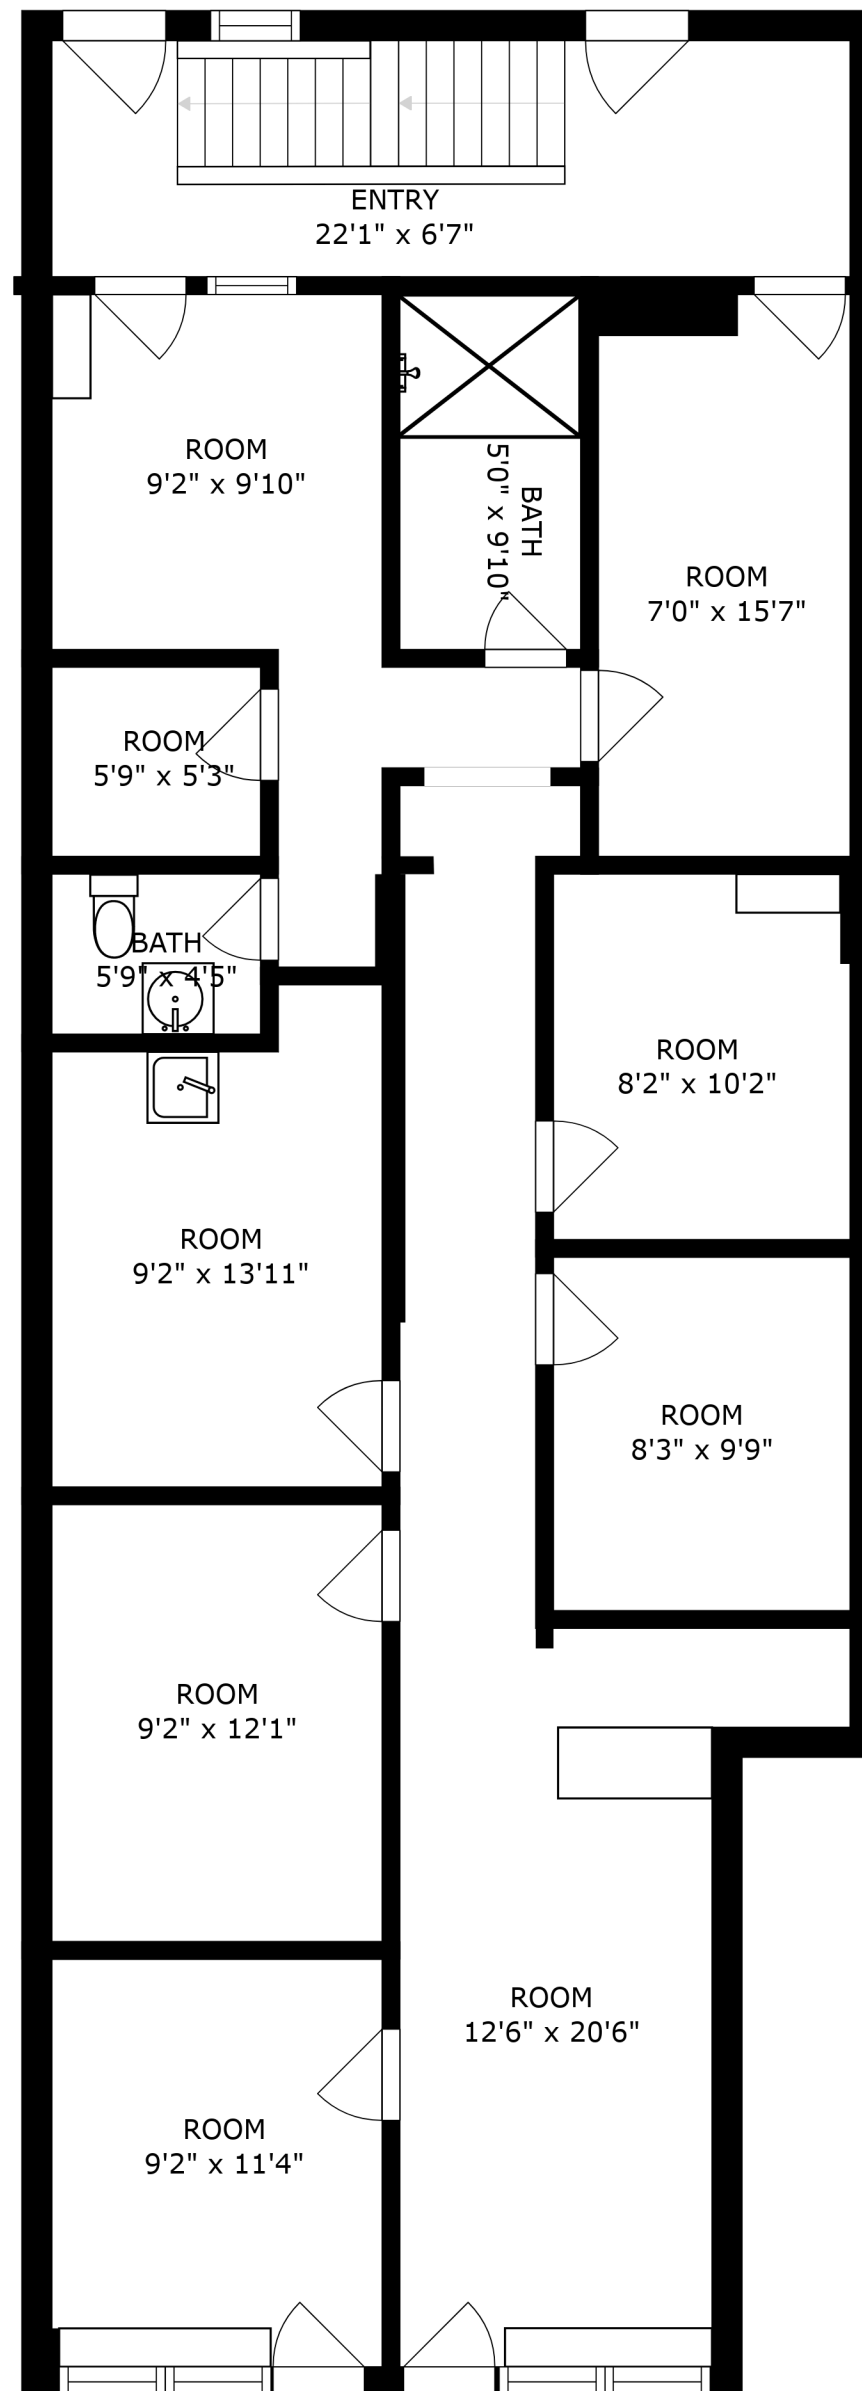

TOTAL SQ. FT. 4171  
FLOOR 1

FLOOR 2

FLOOR 3

1381 SQ.FEET

SIZES AND DIMENSIONS ARE APPROXIMATE, ACTUAL MAY VARY.

1361 SQ. FEET

SIZES AND DIMENSIONS ARE APPROXIMATE, ACTUAL MAY VARY.

1429 SQ.FEET

TOTAL SQ. FT. 4171

SIZES AND DIMENSIONS ARE APPROXIMATE, ACTUAL MAY VARY.