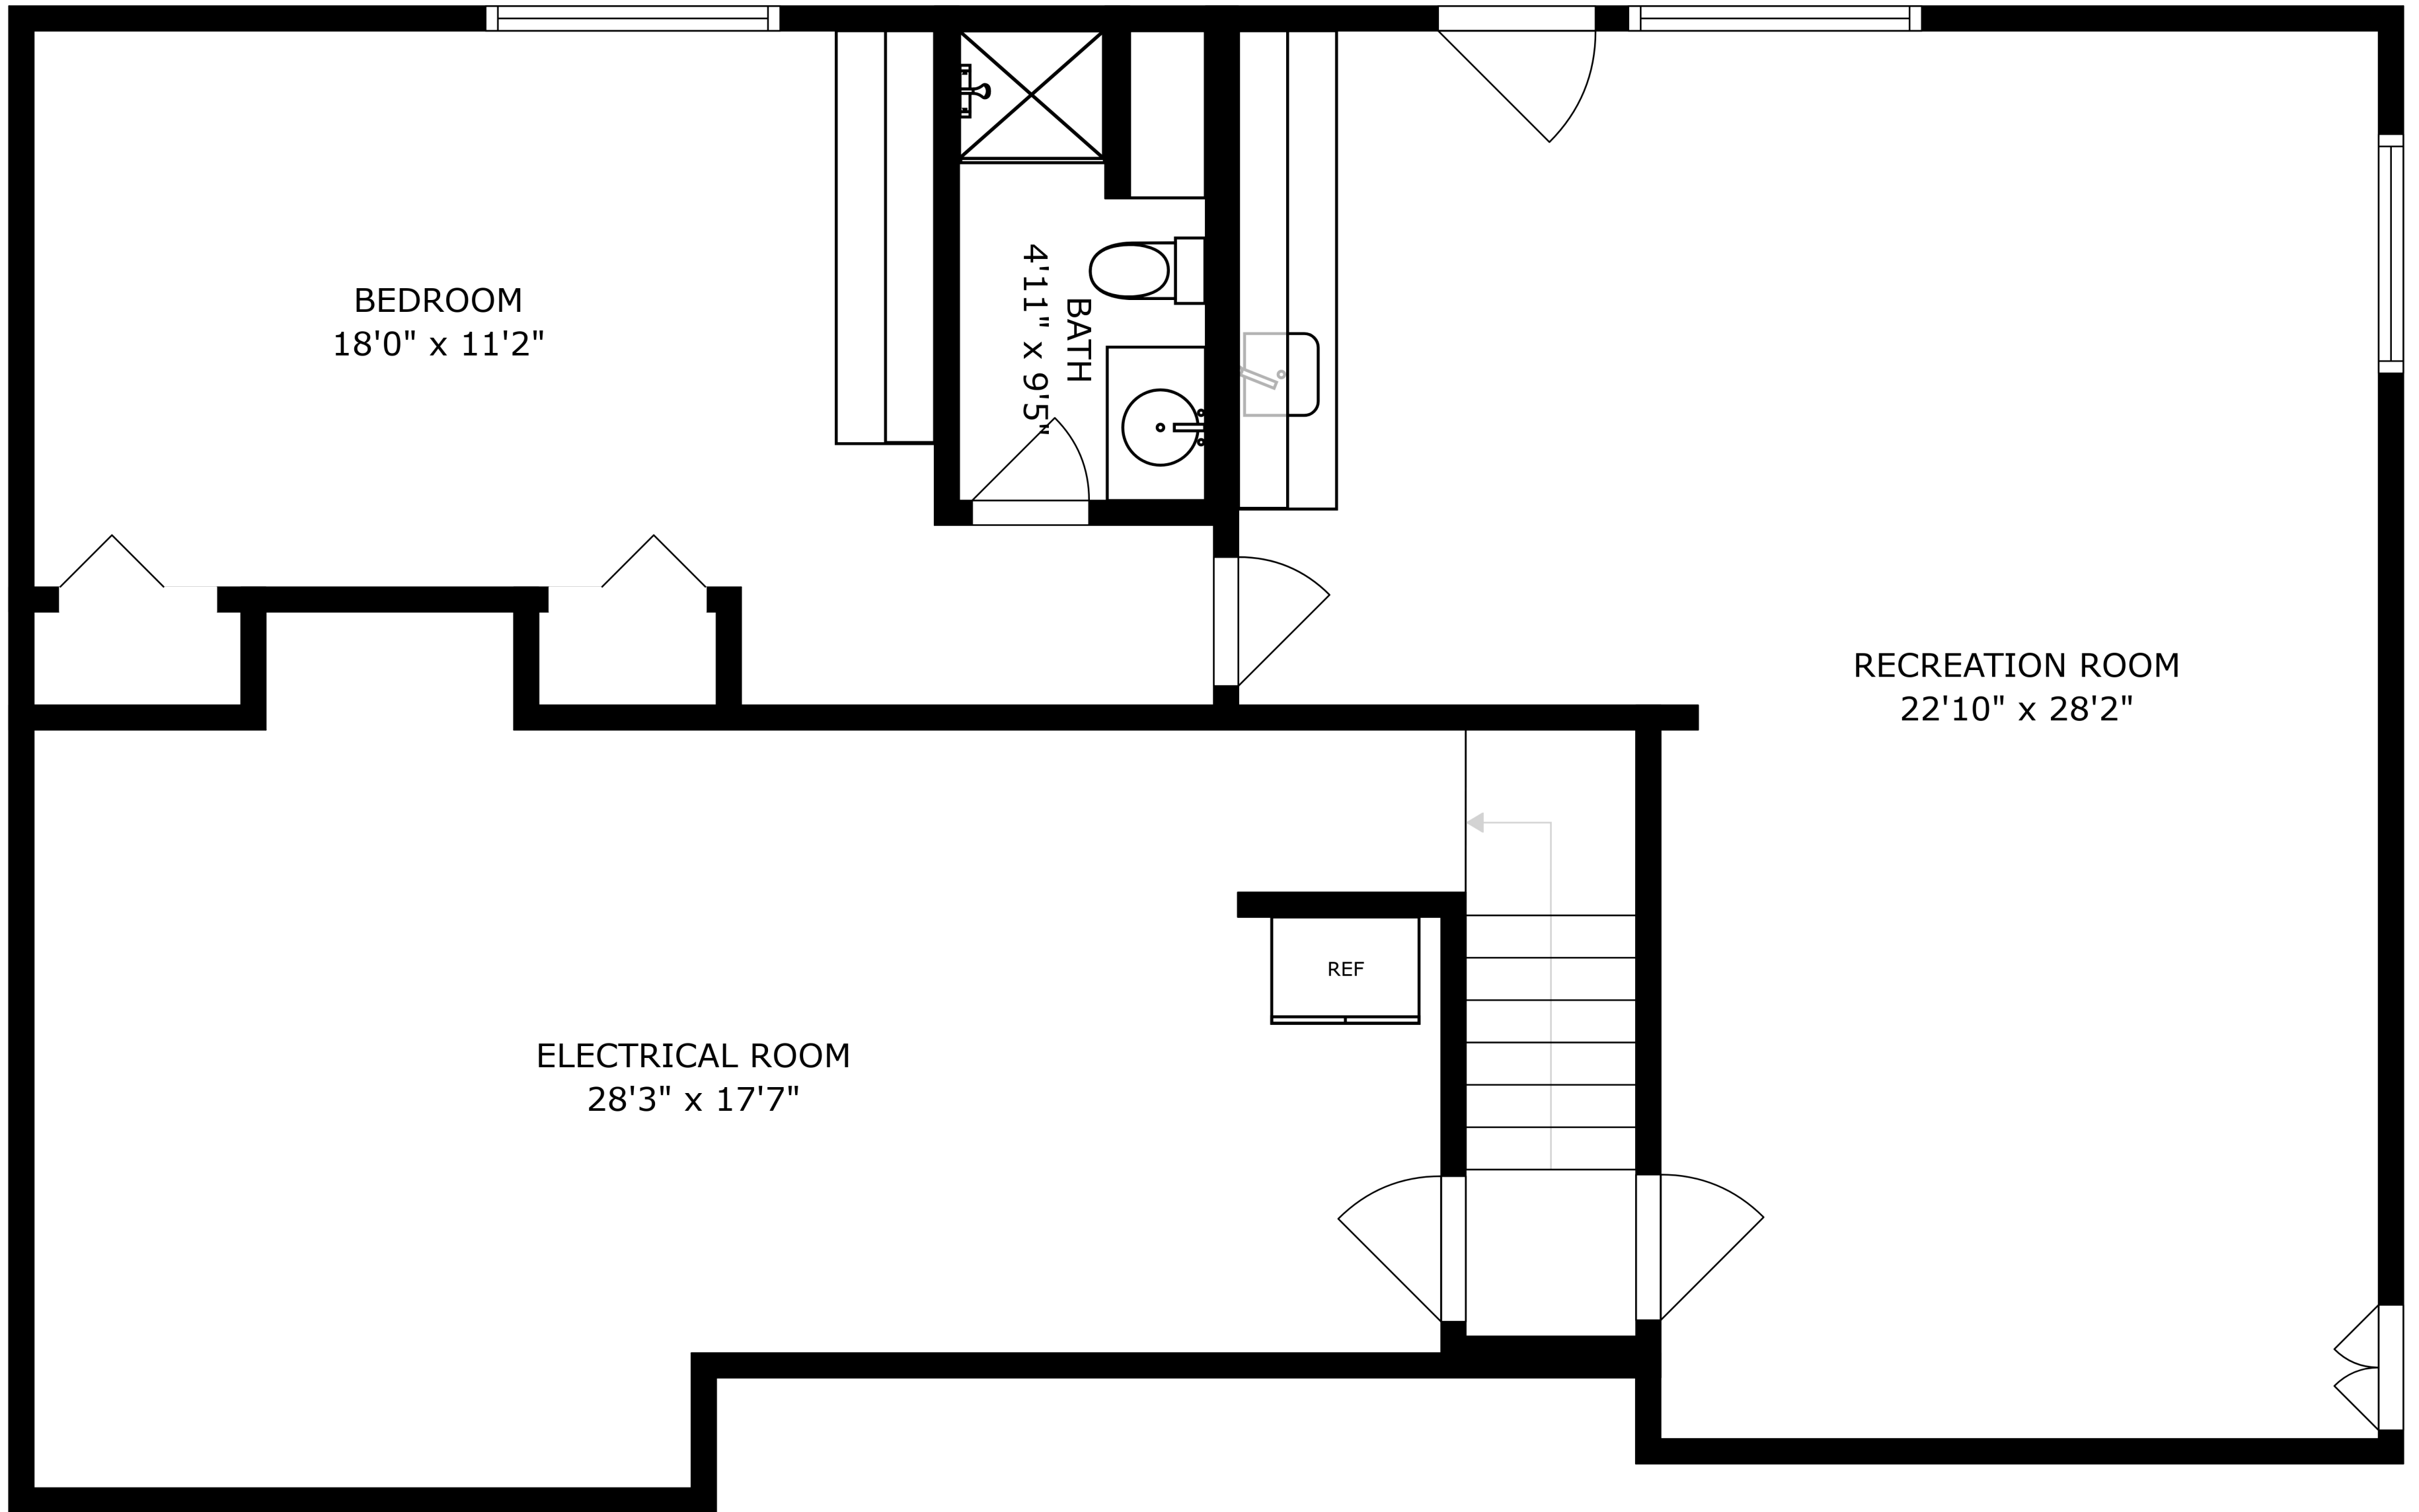

SIZES AND DIMENSIONS ARE APPROXIMATE, ACTUAL MAY VARY.

SIZES AND DIMENSIONS ARE APPROXIMATE, ACTUAL MAY VARY.

SIZES AND DIMENSIONS ARE APPROXIMATE, ACTUAL MAY VARY.

BEDROOM
18'0" x 11'2"

BATH
4'11" x 9'5"

ELECTRICAL ROOM
28'3" x 17'7"

REF

RECREATION ROOM
22'10" x 28'2"