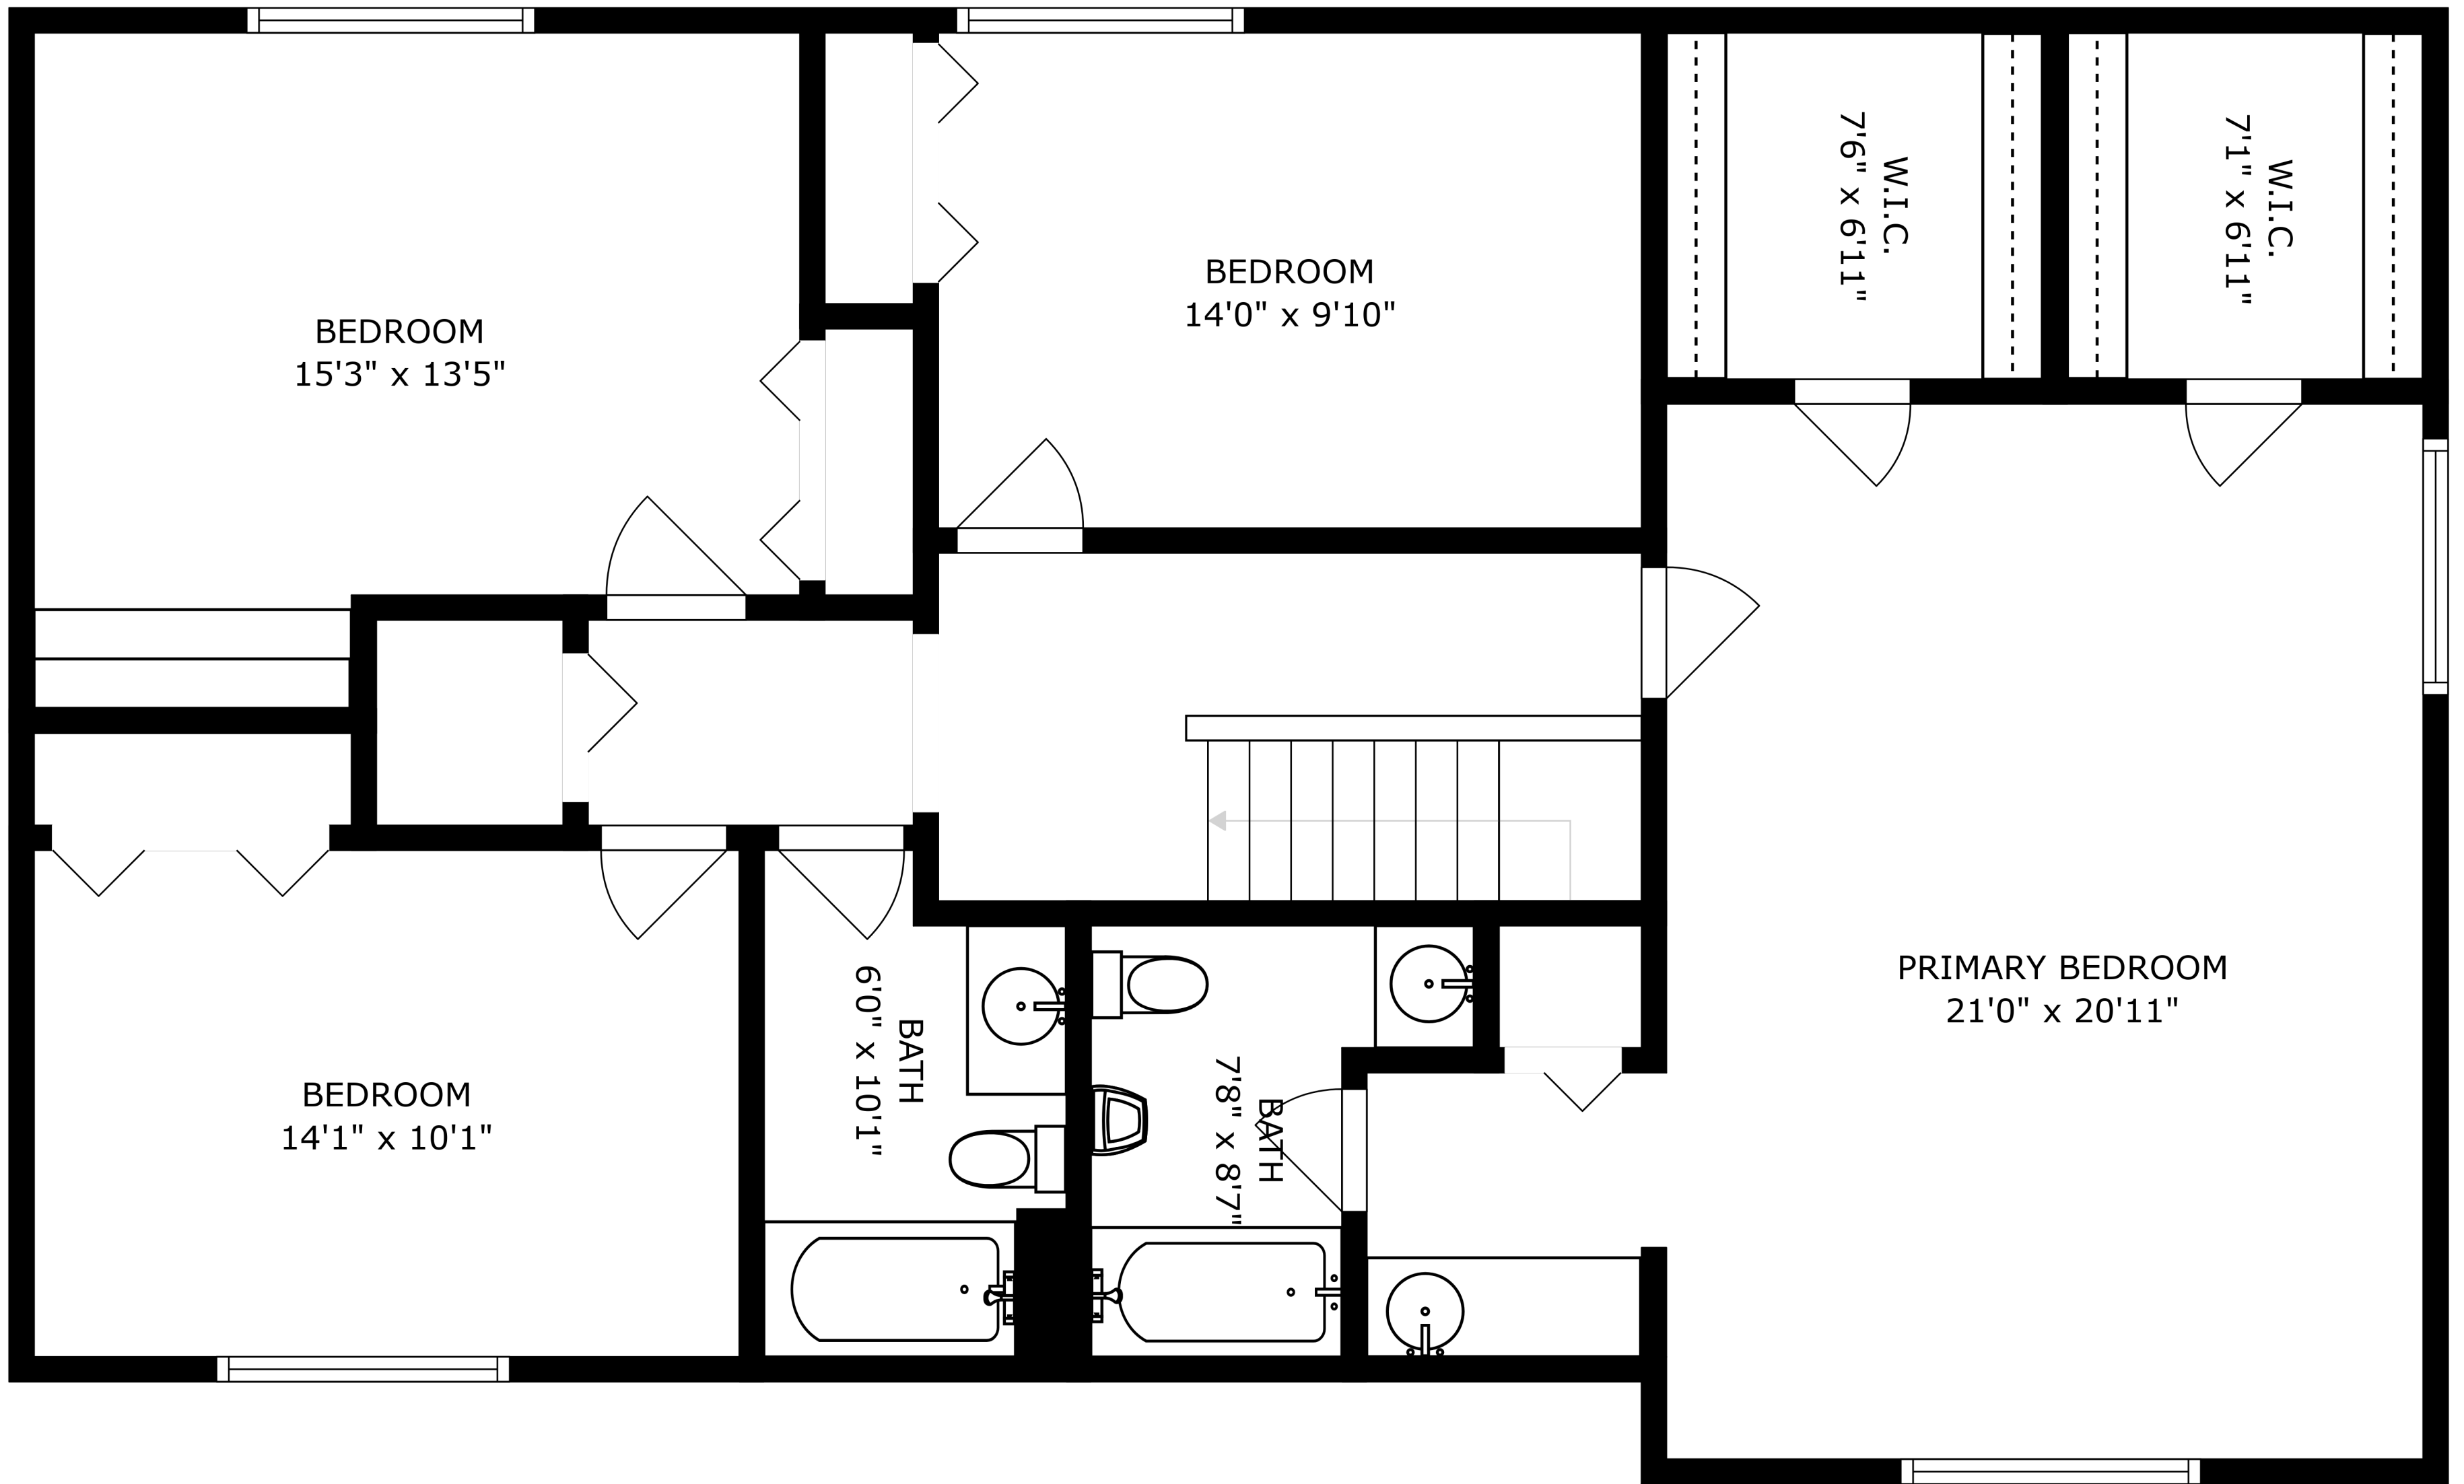

SIZES AND DIMENSIONS ARE APPROXIMATE, ACTUAL MAY VARY.

SIZES AND DIMENSIONS ARE APPROXIMATE, ACTUAL MAY VARY.

SIZES AND DIMENSIONS ARE APPROXIMATE, ACTUAL MAY VARY.

BEDROOM
18'0" x 11'2"

BATH
4'11" x 9'5"

ELECTRICAL ROOM
28'3" x 17'7"

REF

RECREATION ROOM
22'10" x 28'2"