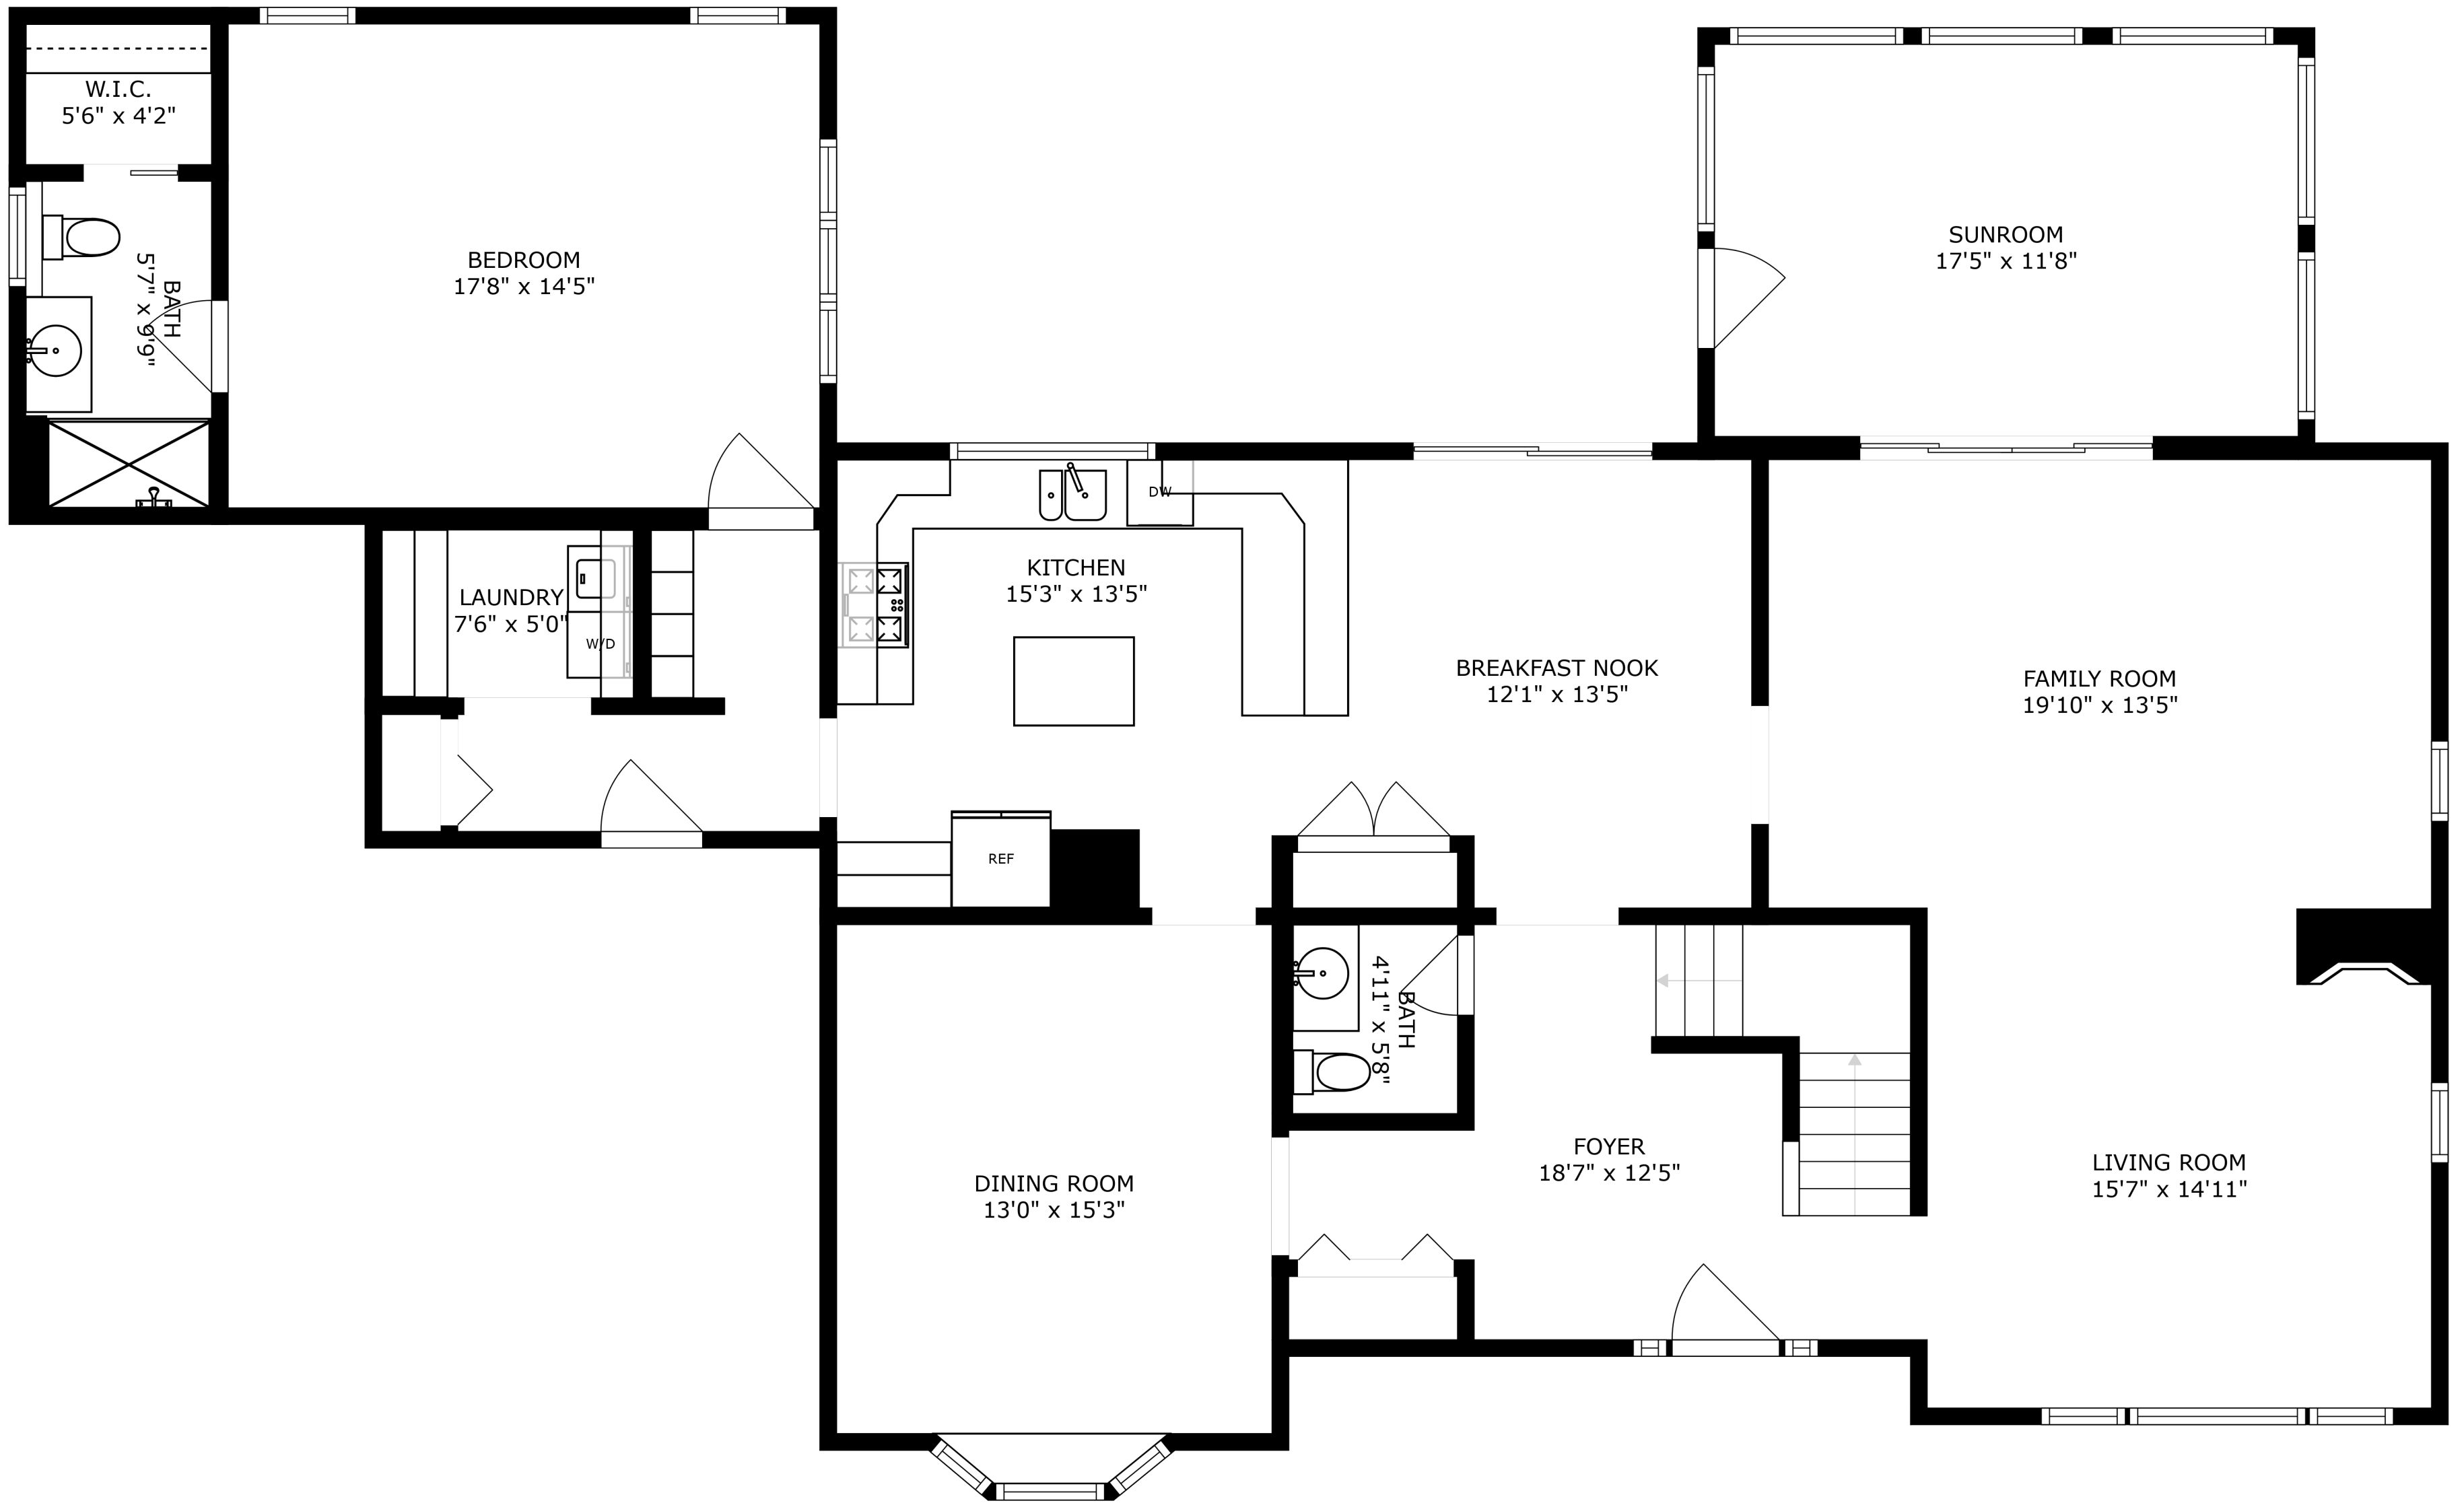

SIZES AND DIMENSIONS ARE APPROXIMATE, ACTUAL MAY VARY.

SIZES AND DIMENSIONS ARE APPROXIMATE, ACTUAL MAY VARY.

SIZES AND DIMENSIONS ARE APPROXIMATE, ACTUAL MAY VARY.

BEDROOM
18'0" x 11'2"

BATH
4'11" x 9'5"

ELECTRICAL ROOM
28'3" x 17'7"

REF

RECREATION ROOM
22'10" x 28'2"