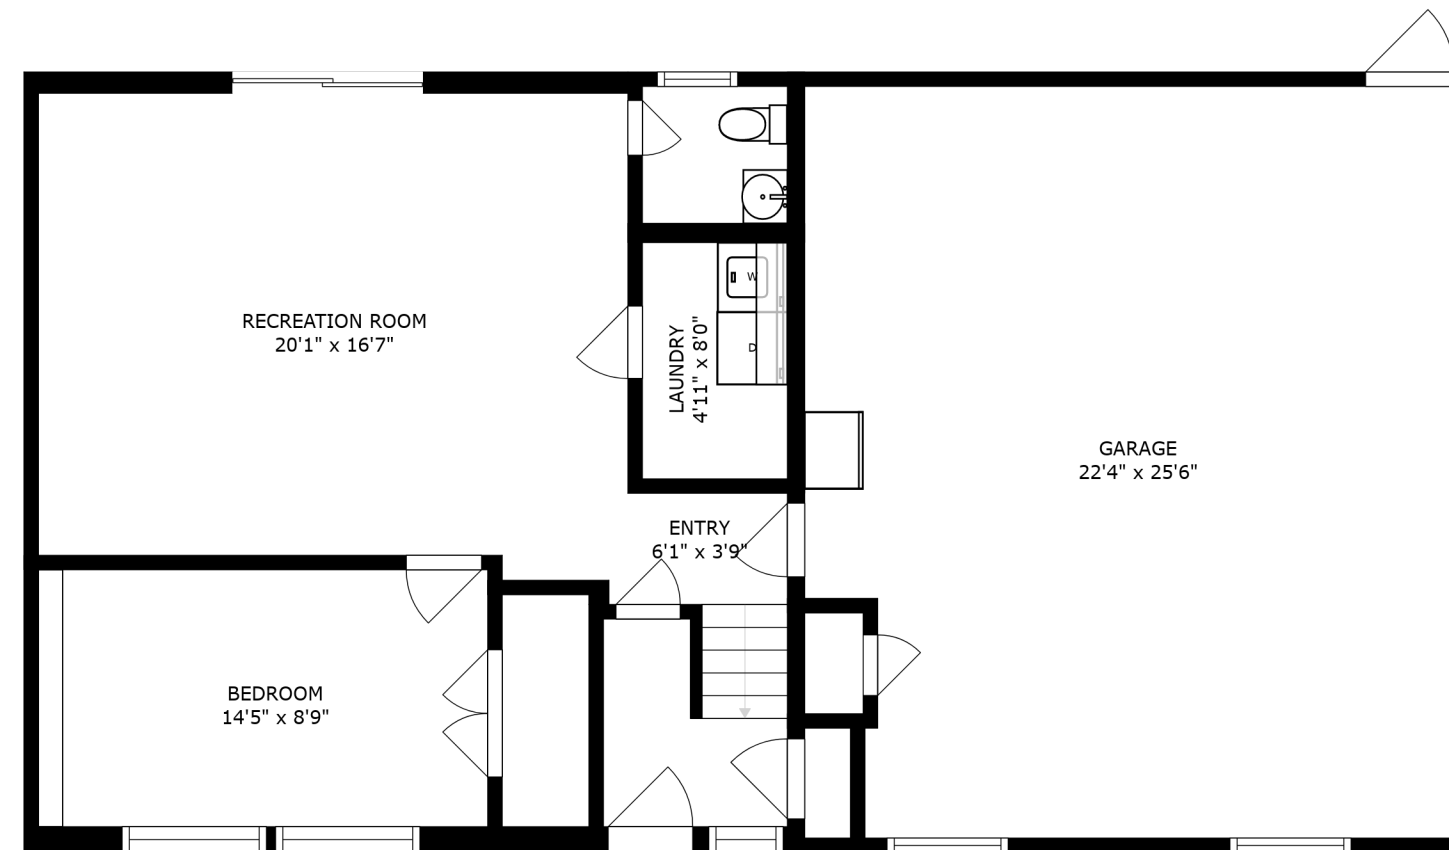

FLOOR 2

FLOOR 1

SIZES AND DIMENSIONS ARE APPROXIMATE, ACTUAL MAY VARY.

SIZES AND DIMENSIONS ARE APPROXIMATE, ACTUAL MAY VARY.

RECREATION ROOM
20'1" x 16'7"

BEDROOM
14'5" x 8'9"

LAUNDRY
4'11" x 8'0"

ENTRY
6'1" x 3'9"

GARAGE
22'4" x 25'6"