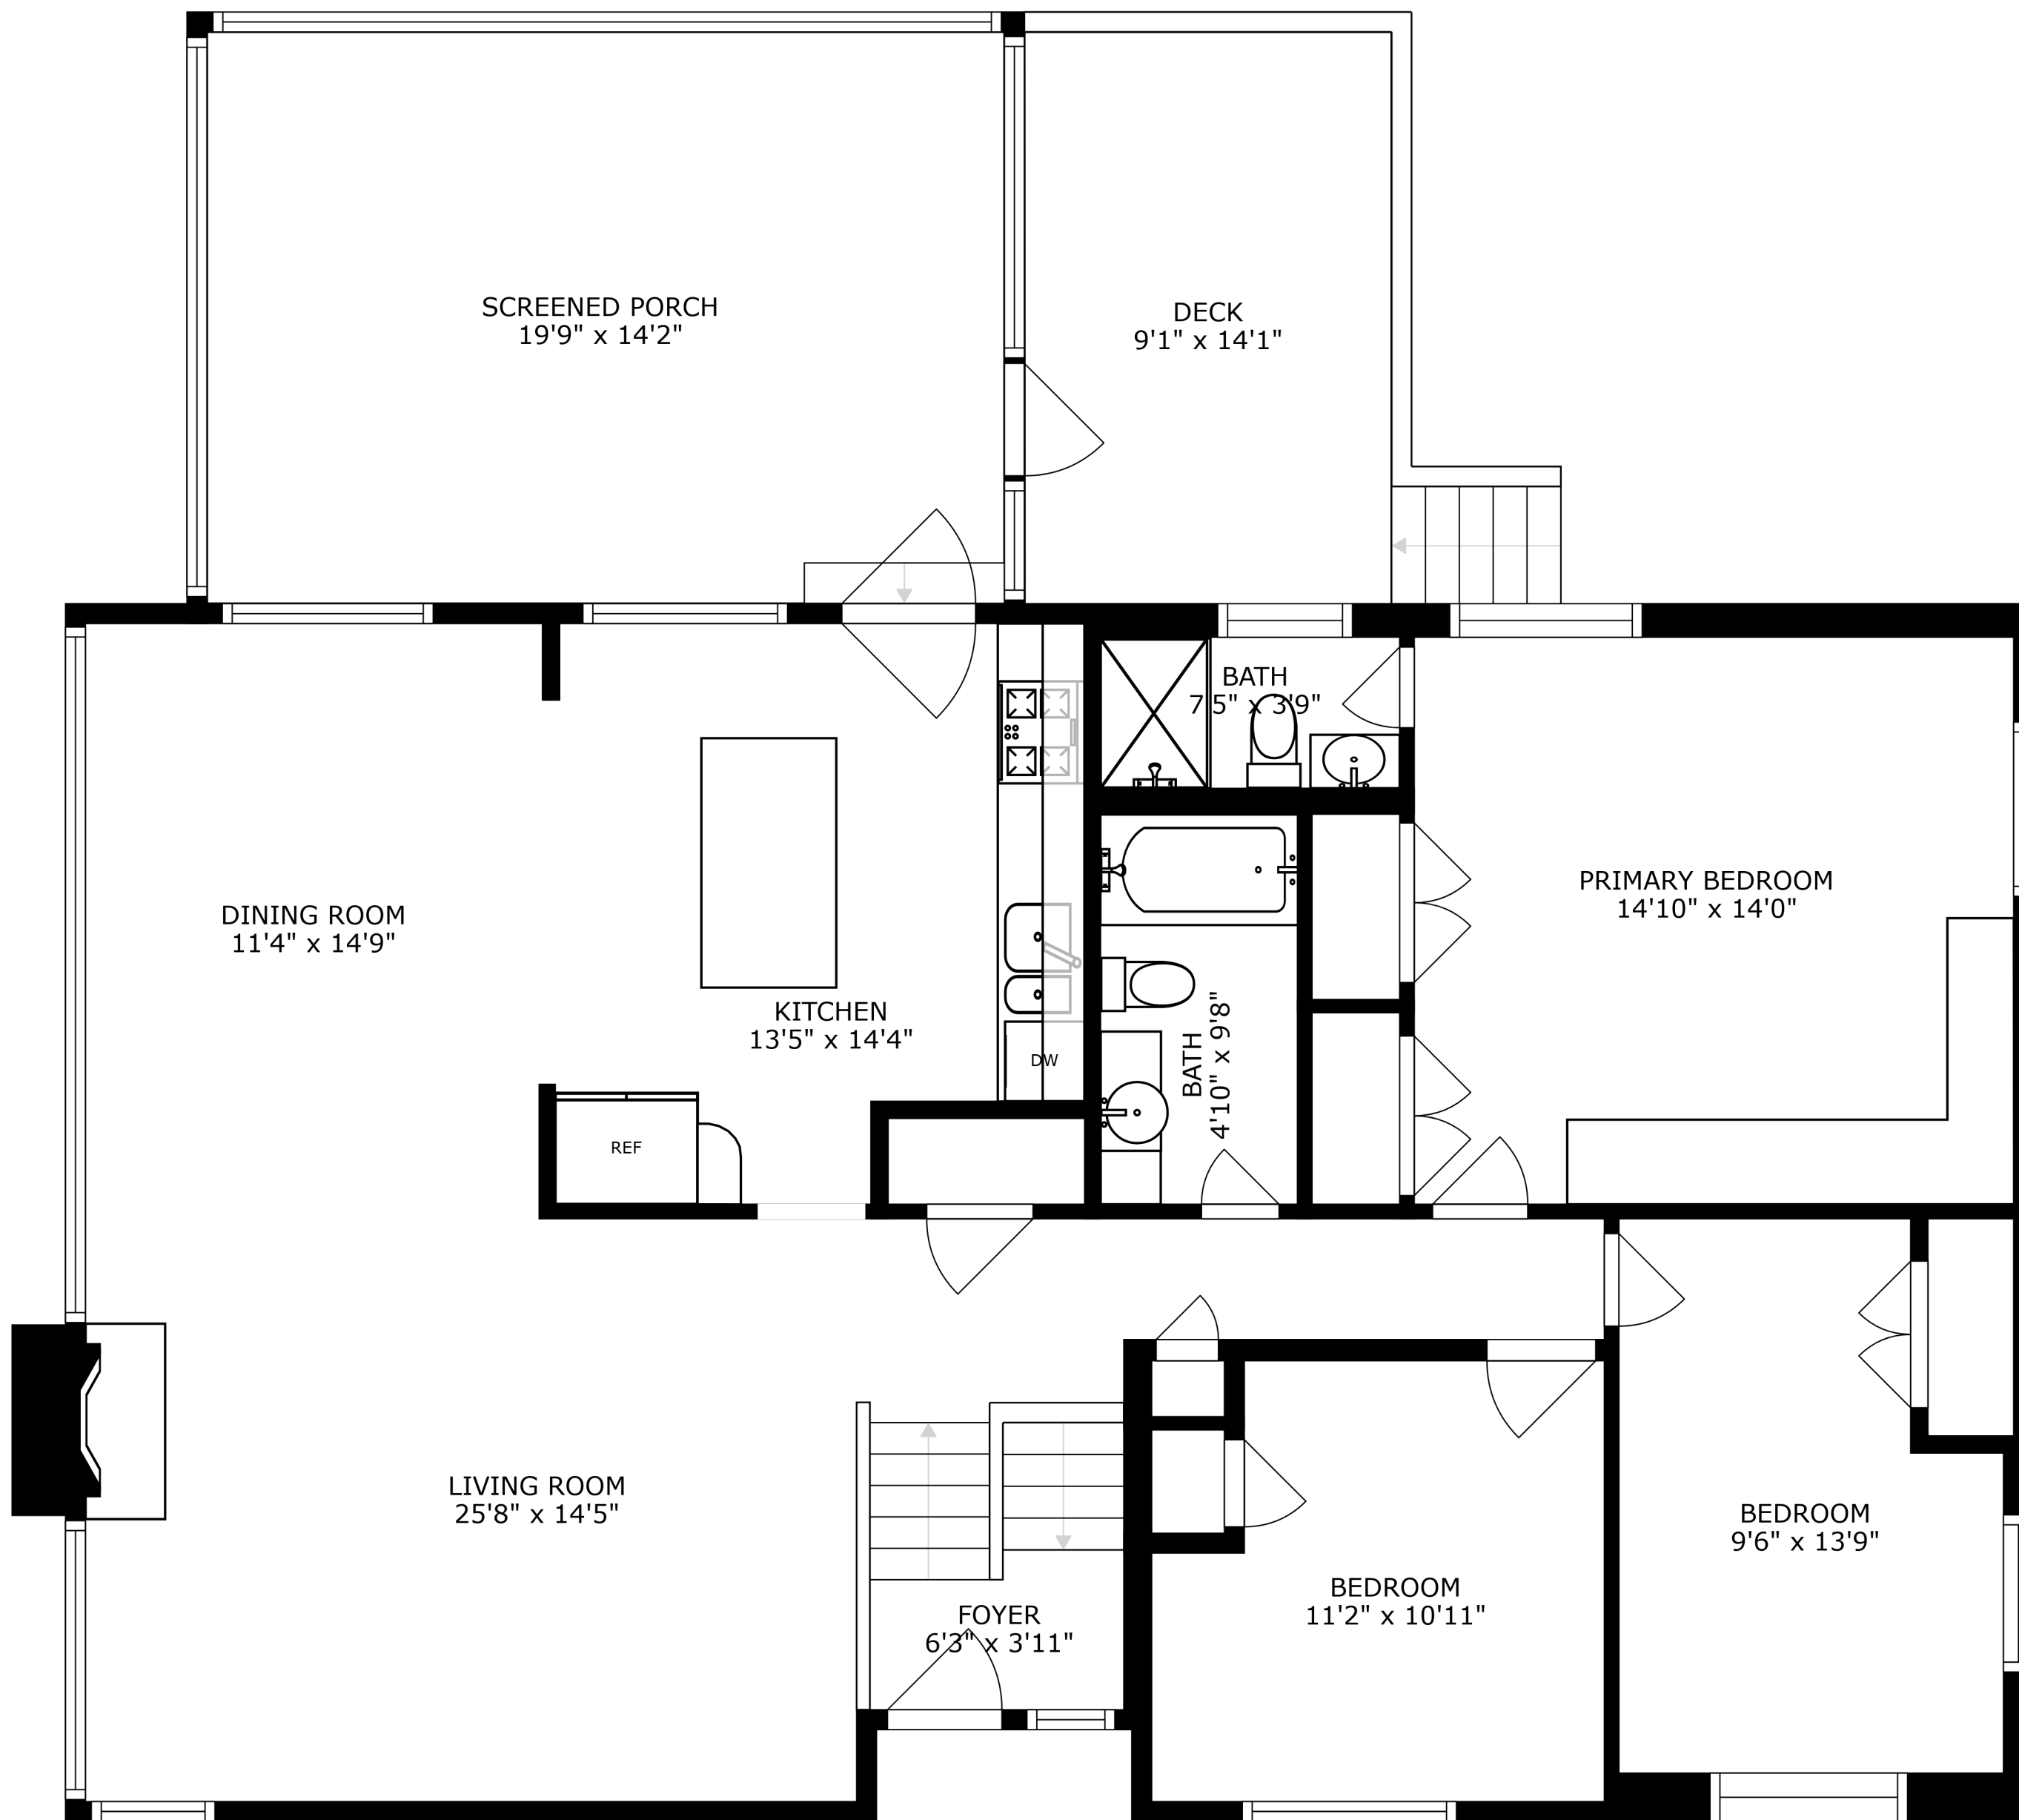

FLOOR 2

FLOOR 1

SIZES AND DIMENSIONS ARE APPROXIMATE, ACTUAL MAY VARY.

SIZES AND DIMENSIONS ARE APPROXIMATE, ACTUAL MAY VARY.

RECREATION ROOM
20'1" x 16'7"

BEDROOM
14'5" x 8'9"

LAUNDRY
4'11" x 8'0"

ENTRY
6'1" x 3'9"

GARAGE
22'4" x 25'6"