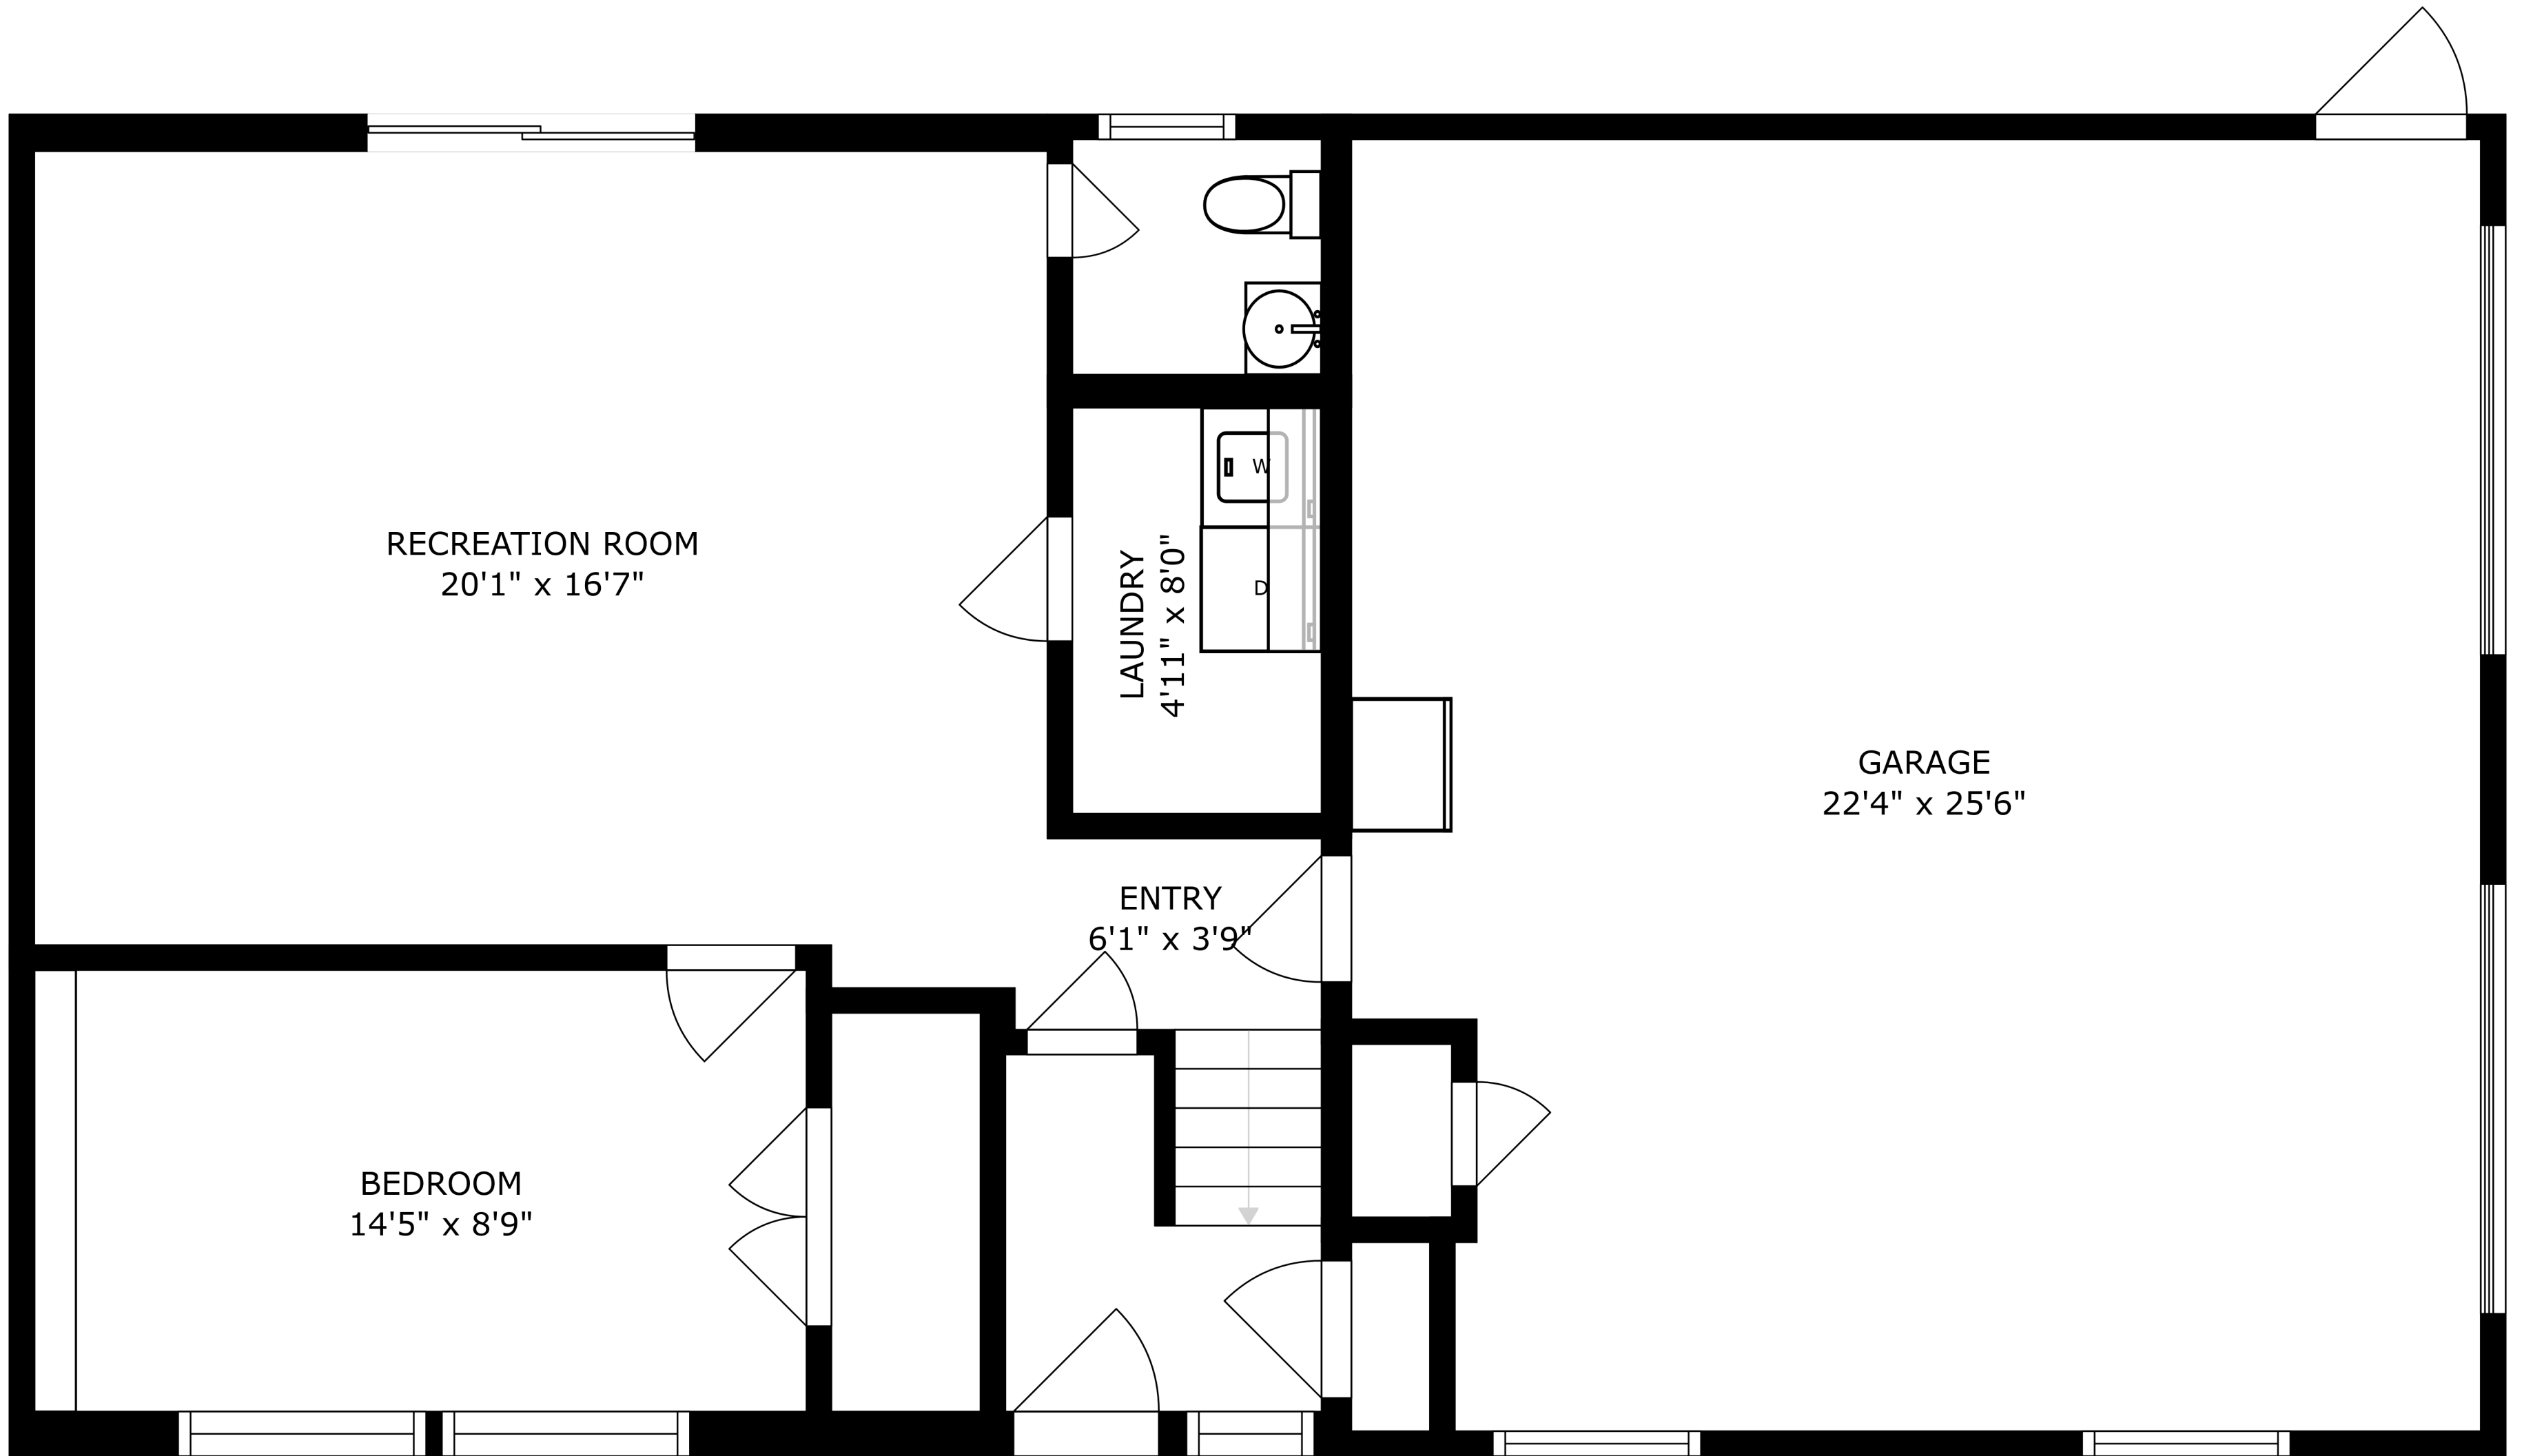

FLOOR 2

FLOOR 1

SIZES AND DIMENSIONS ARE APPROXIMATE, ACTUAL MAY VARY.

SIZES AND DIMENSIONS ARE APPROXIMATE, ACTUAL MAY VARY.

RECREATION ROOM
20'1" x 16'7"

BEDROOM
14'5" x 8'9"

LAUNDRY
4'11" x 8'0"

ENTRY
6'1" x 3'9"

GARAGE
22'4" x 25'6"