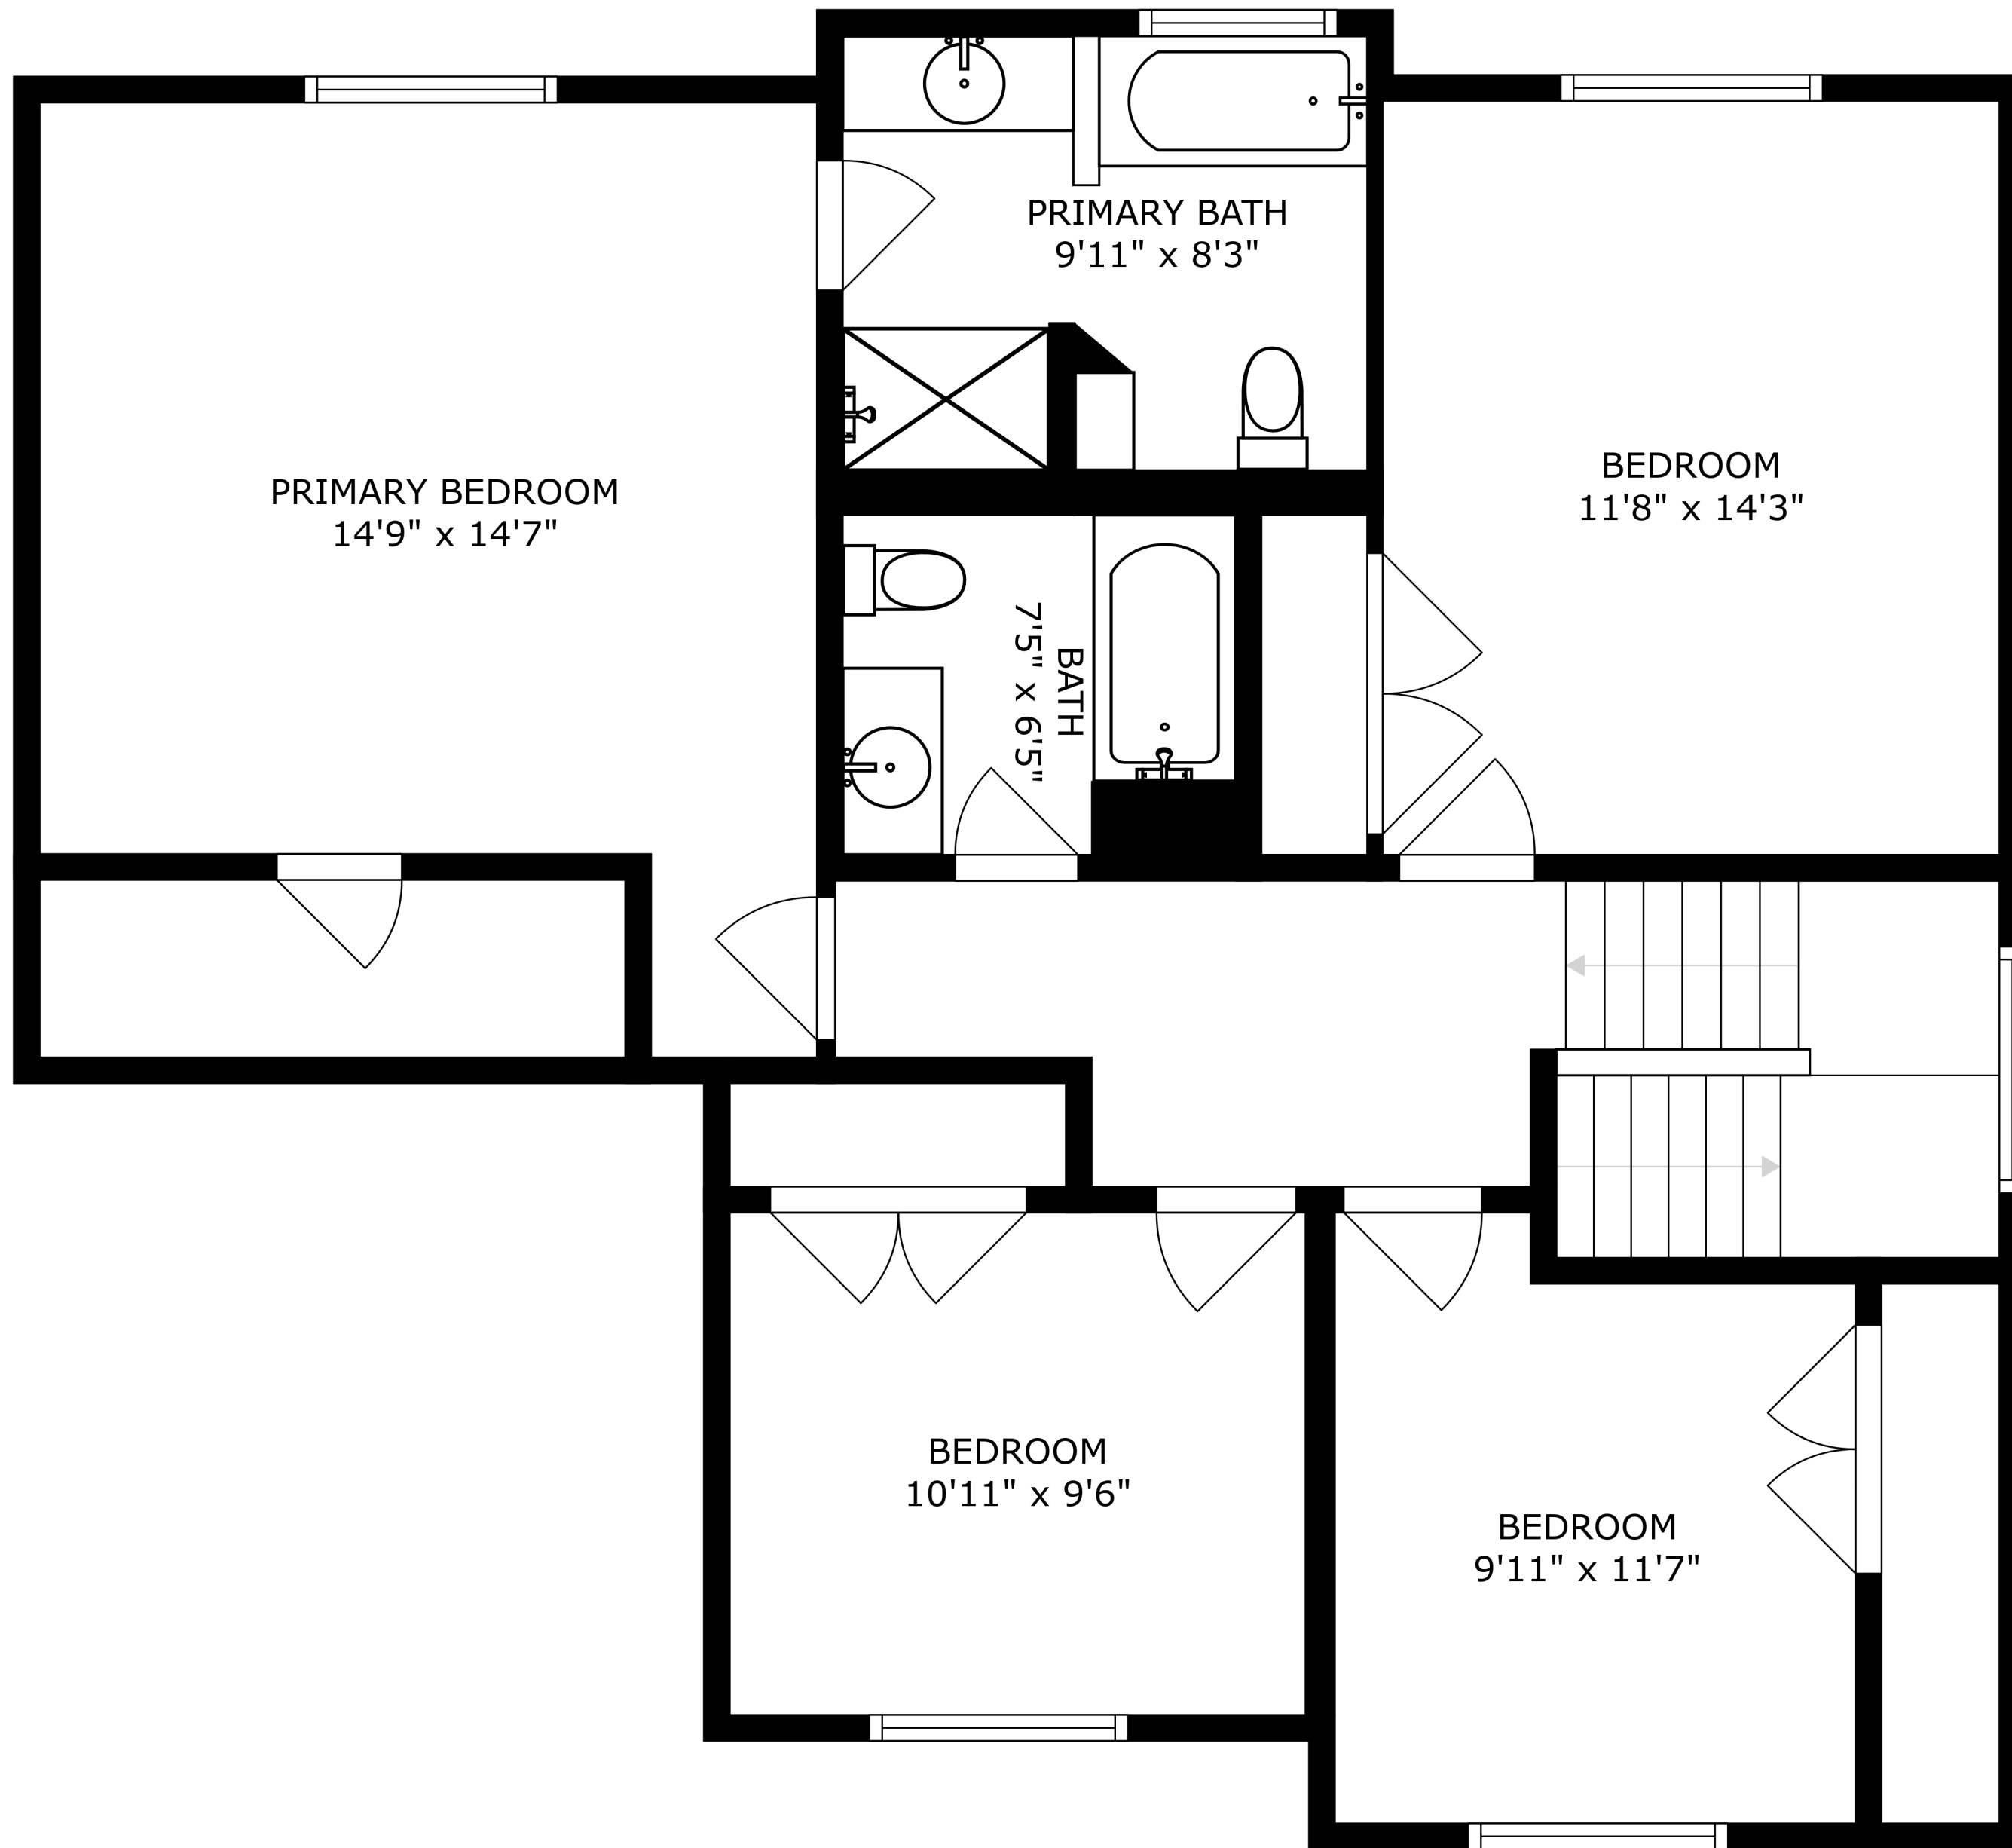

SIZES AND DIMENSIONS ARE APPROXIMATE, ACTUAL MAY VARY.

SIZES AND DIMENSIONS ARE APPROXIMATE, ACTUAL MAY VARY.

SIZES AND DIMENSIONS ARE APPROXIMATE, ACTUAL MAY VARY.

BASEMENT  
37'11" x 30'4"

REF

SIZES AND DIMENSIONS ARE APPROXIMATE, ACTUAL MAY VARY.