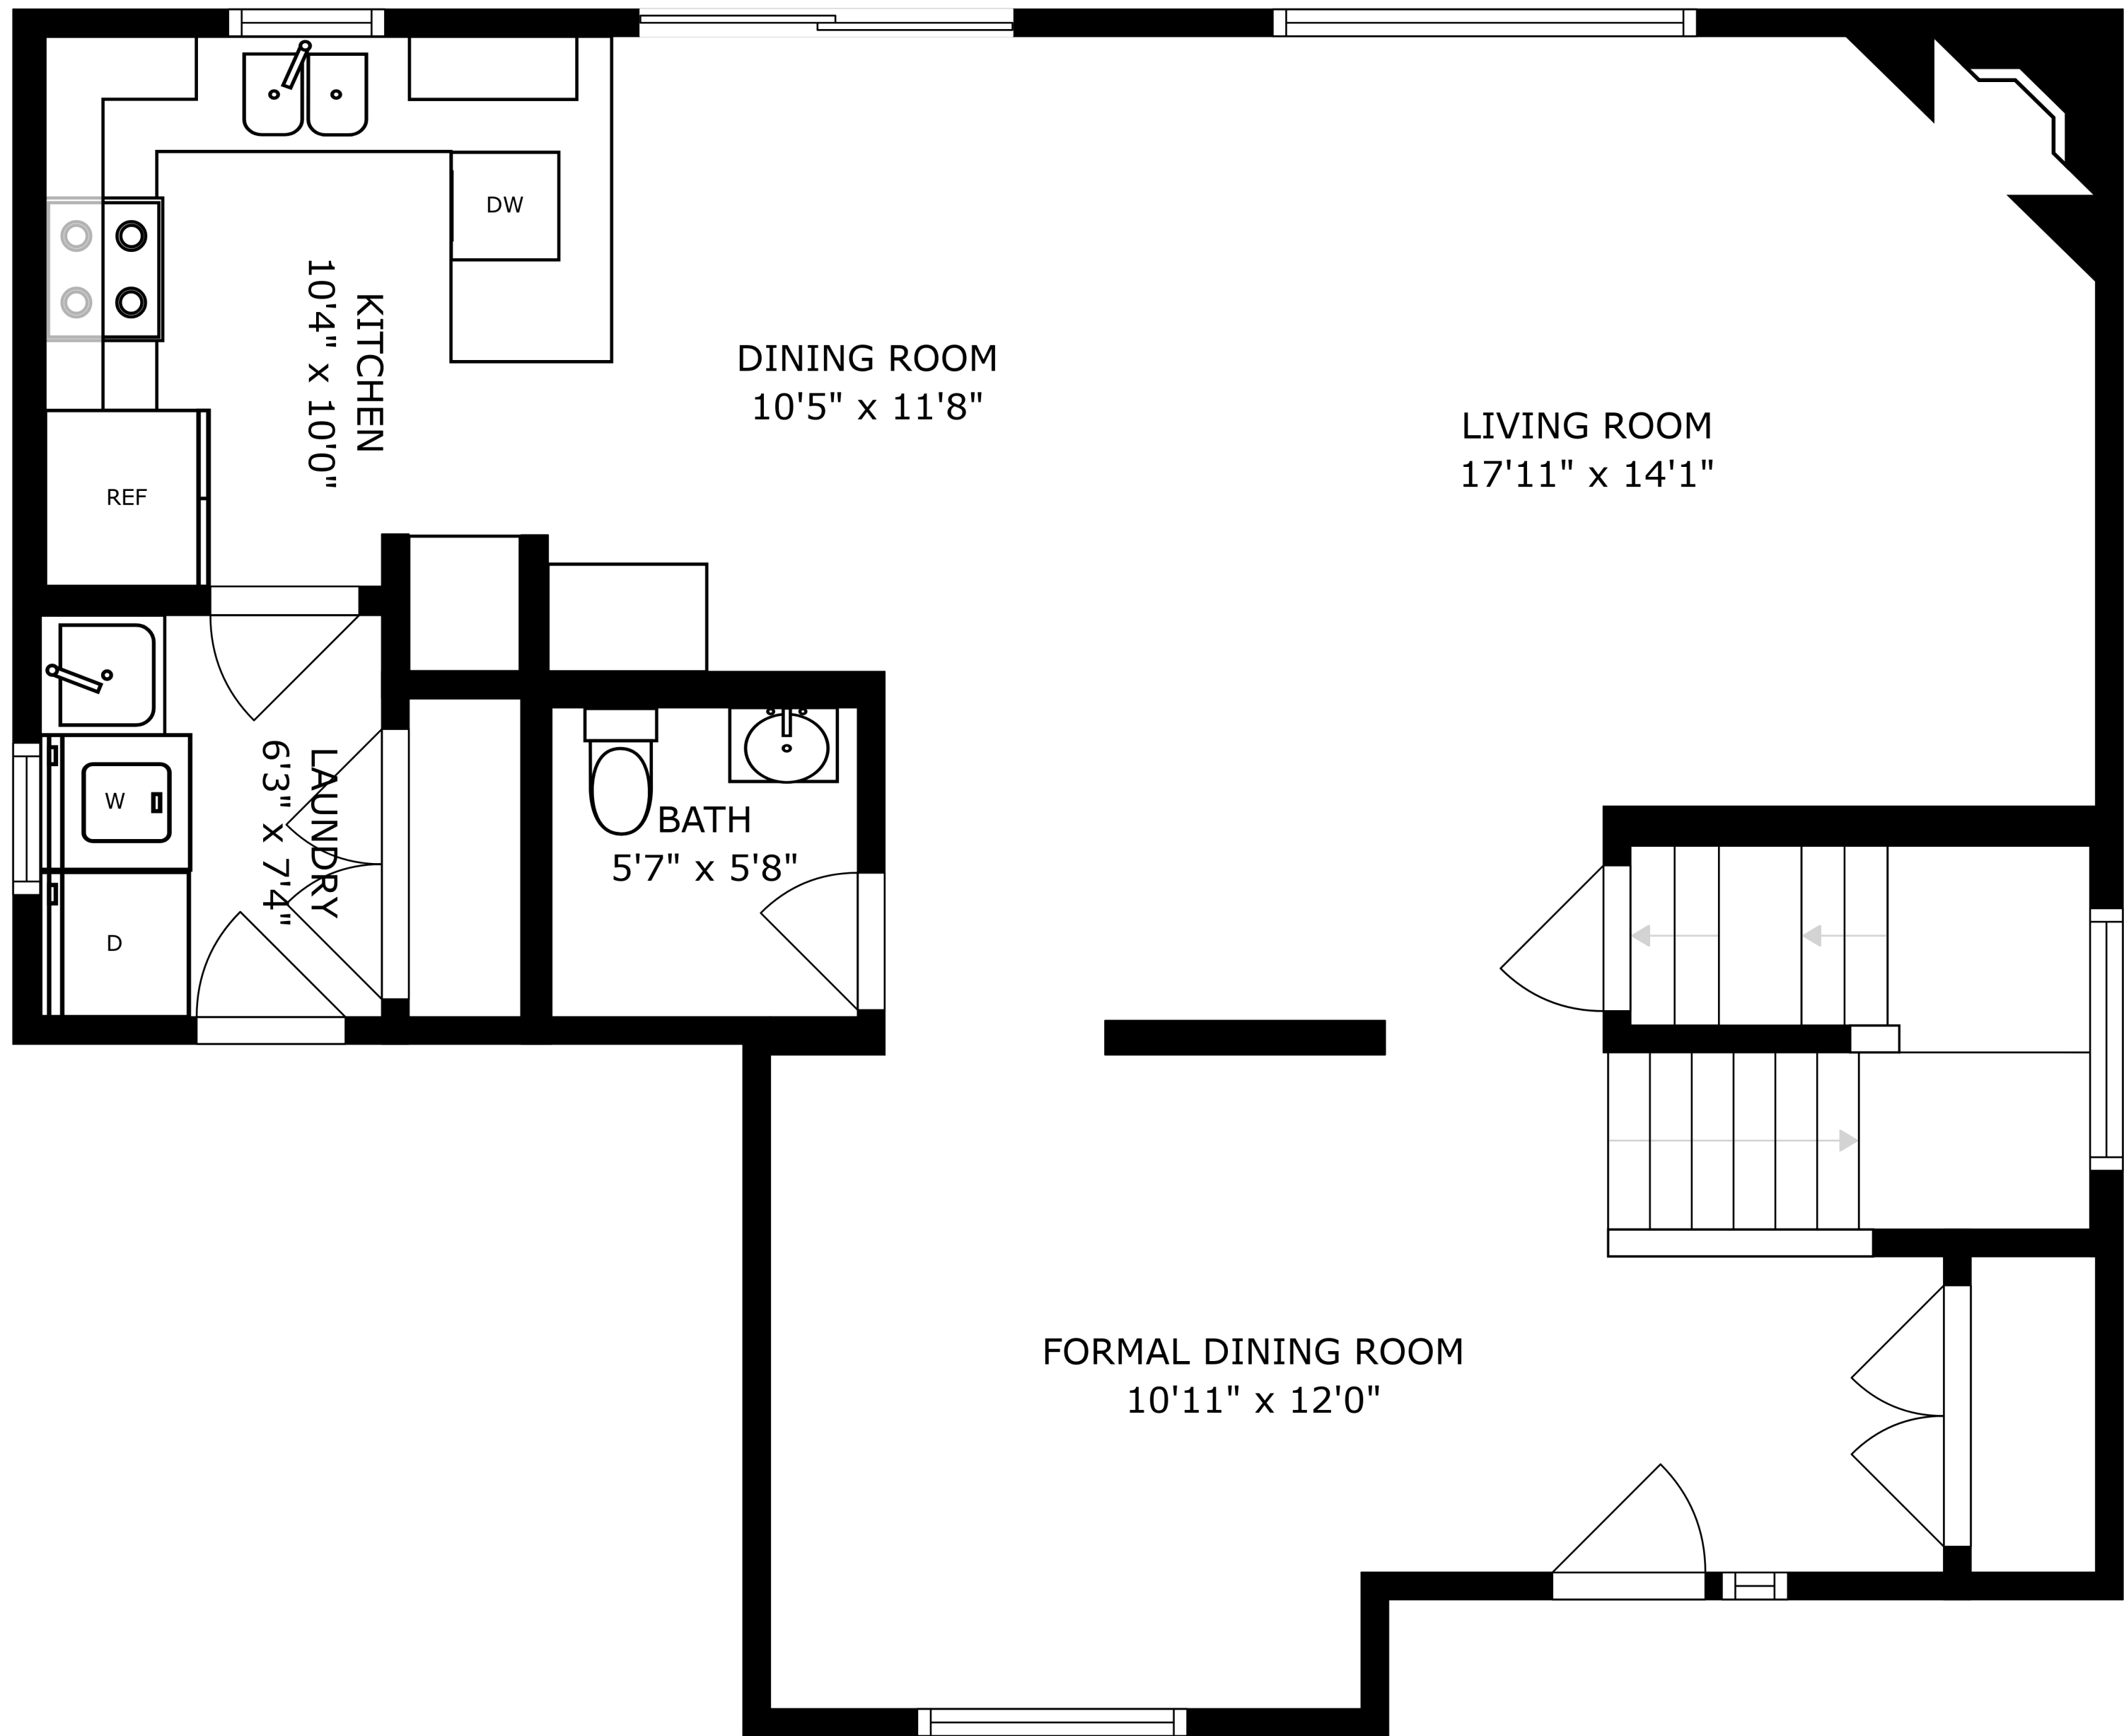

SIZES AND DIMENSIONS ARE APPROXIMATE, ACTUAL MAY VARY.

SIZES AND DIMENSIONS ARE APPROXIMATE, ACTUAL MAY VARY.

SIZES AND DIMENSIONS ARE APPROXIMATE, ACTUAL MAY VARY.

BASEMENT  
37'11" x 30'4"

REF

SIZES AND DIMENSIONS ARE APPROXIMATE, ACTUAL MAY VARY.