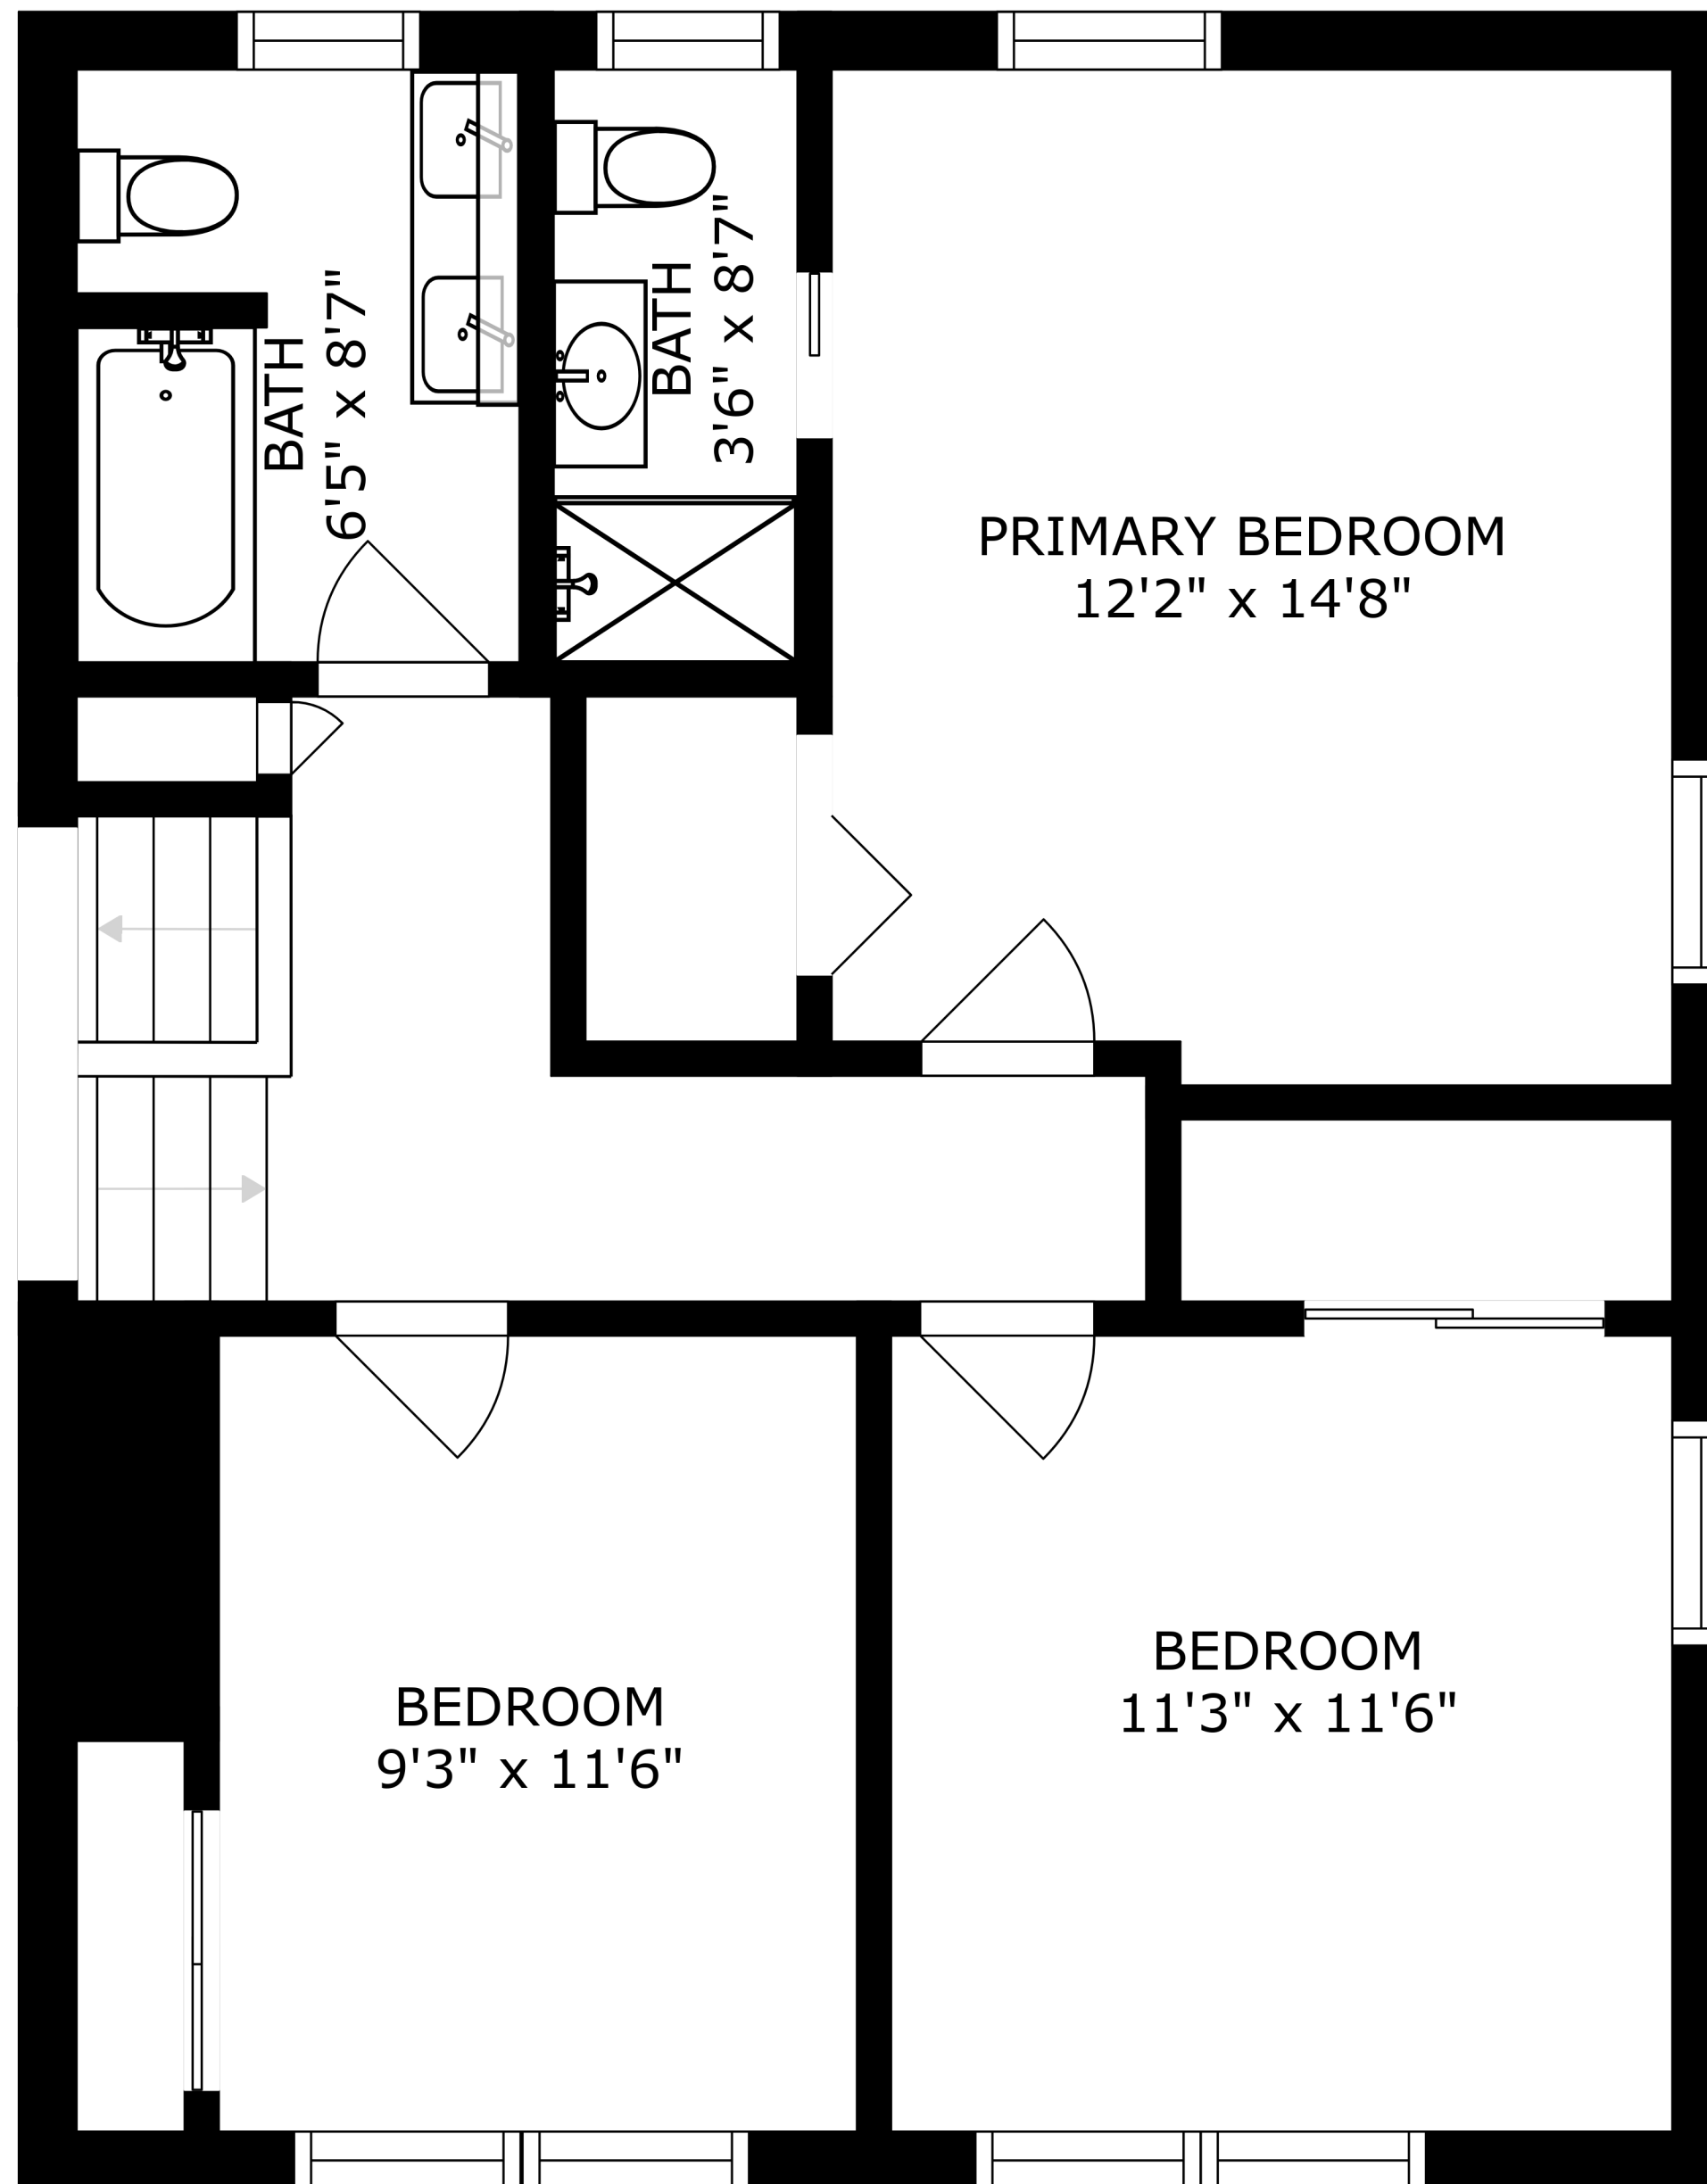

SIZES AND DIMENSIONS ARE APPROXIMATE, ACTUAL MAY VARY.

SIZES AND DIMENSIONS ARE APPROXIMATE, ACTUAL MAY VARY.

SIZES AND DIMENSIONS ARE APPROXIMATE, ACTUAL MAY VARY.

ROOM
22'11" x 2'3"

REF

RECREATION ROOM
22'11" x 18'2"

ELECTRICAL ROOM
7'1" x 5'4"