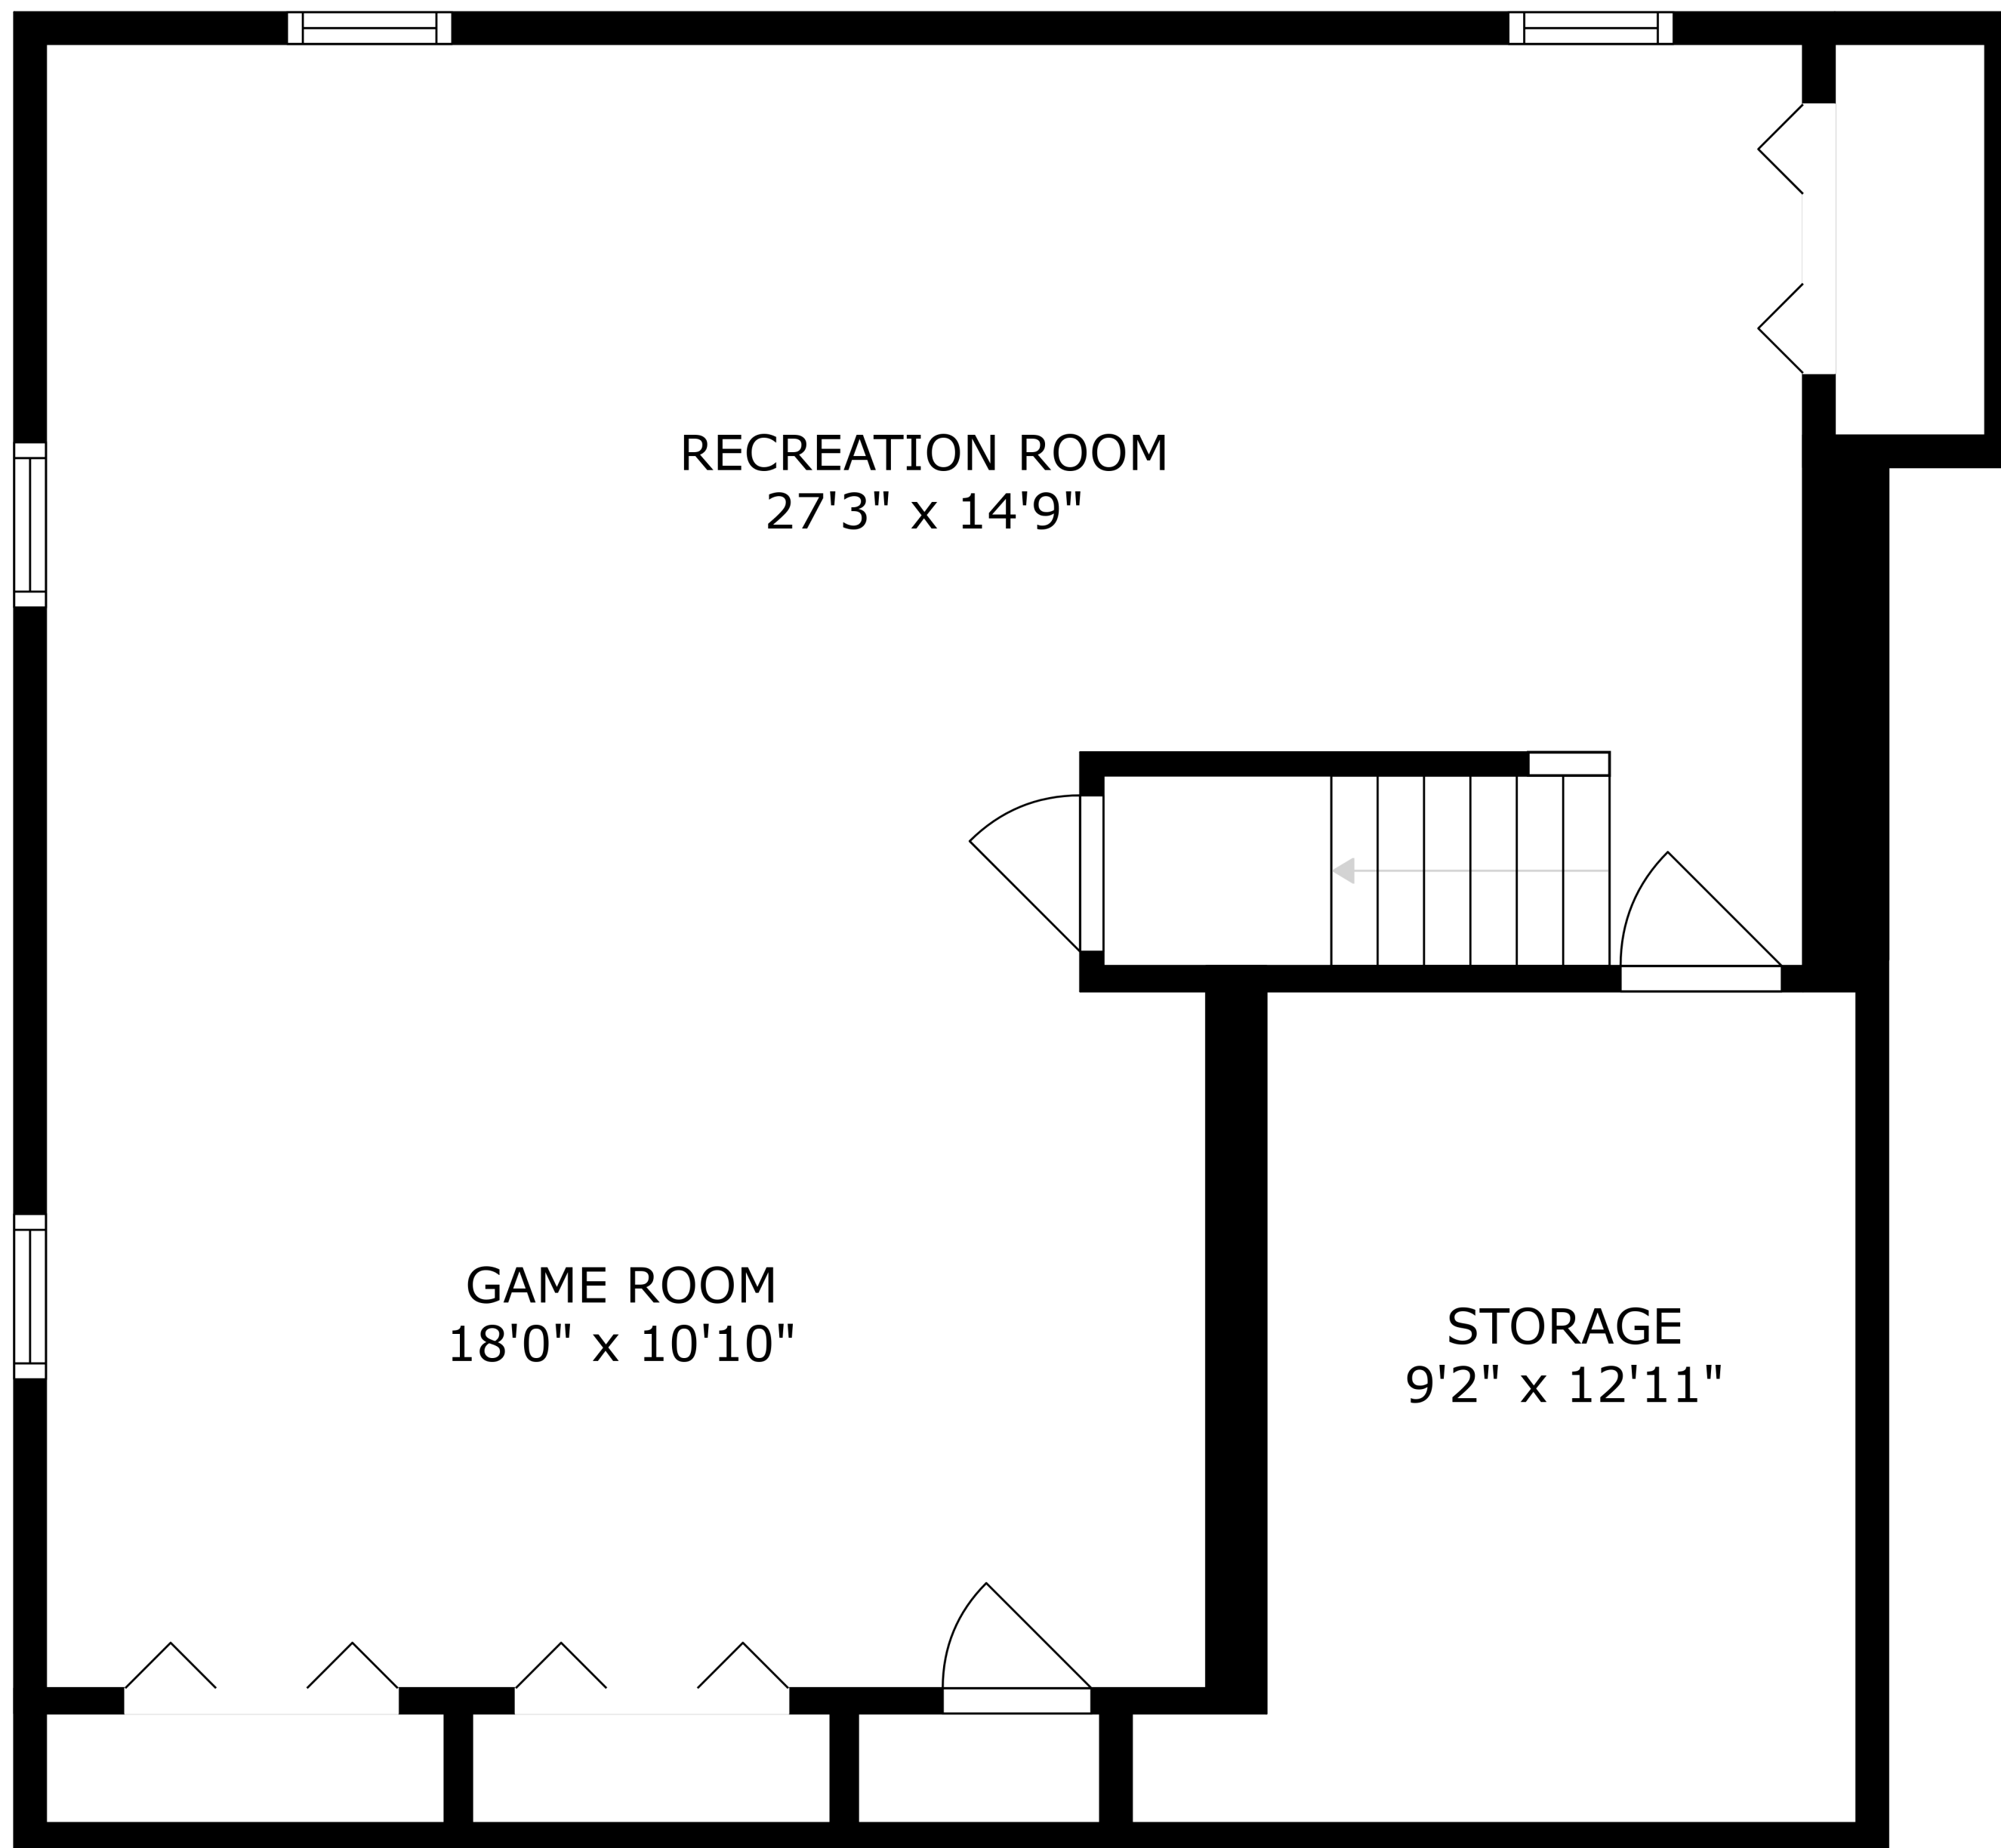

SIZES AND DIMENSIONS ARE APPROXIMATE, ACTUAL MAY VARY.

BEDROOM
13'2" x 13'0"

BEDROOM
14'8" x 12'1"

BEDROOM
11'6" x 15'9"

PRIMARY BEDROOM
18'8" x 13'8"

BATH
8'9" x 8'1"

BATH
7'5" x 12'3"

SIZES AND DIMENSIONS ARE APPROXIMATE, ACTUAL MAY VARY.

RECREATION ROOM
27'3" x 14'9"

GAME ROOM
18'0" x 10'10"

STORAGE
9'2" x 12'11"