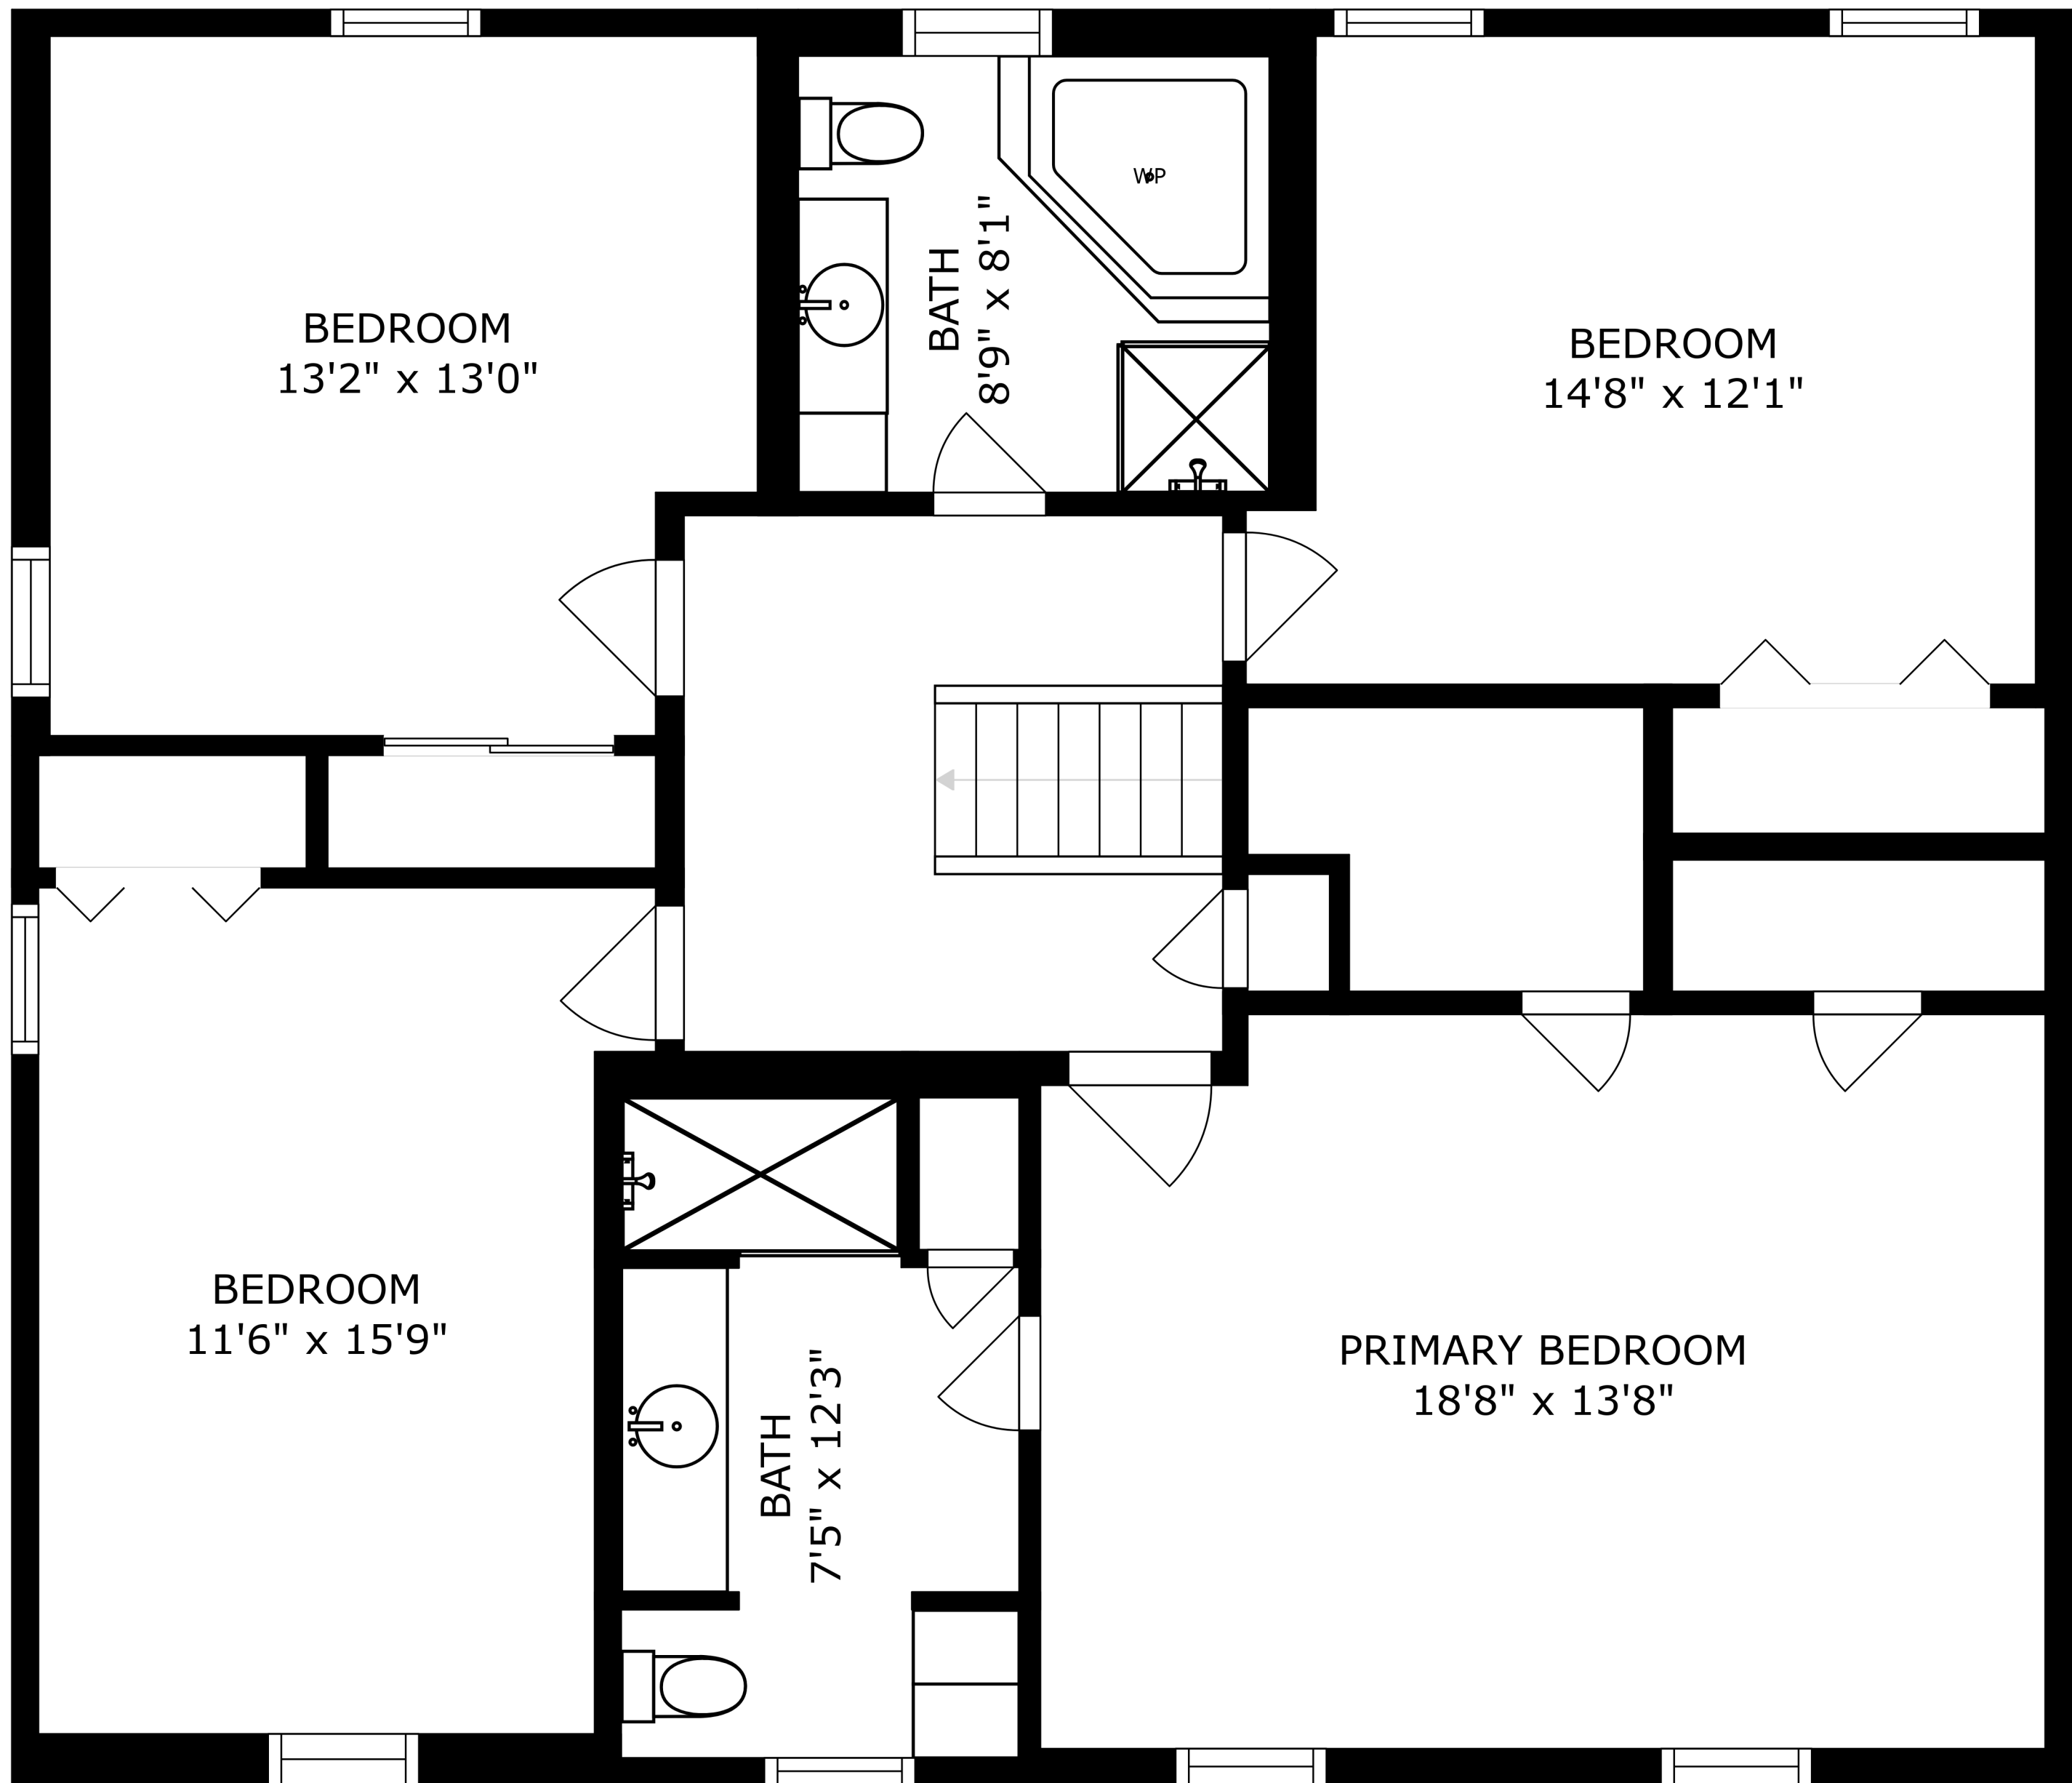

SIZES AND DIMENSIONS ARE APPROXIMATE, ACTUAL MAY VARY.

BEDROOM
13'2" x 13'0"

BEDROOM
14'8" x 12'1"

BEDROOM
11'6" x 15'9"

PRIMARY BEDROOM
18'8" x 13'8"

BATH
8'9" x 8'1"

BATH
7'5" x 12'3"

SIZES AND DIMENSIONS ARE APPROXIMATE, ACTUAL MAY VARY.

RECREATION ROOM
27'3" x 14'9"

GAME ROOM
18'0" x 10'10"

STORAGE
9'2" x 12'11"