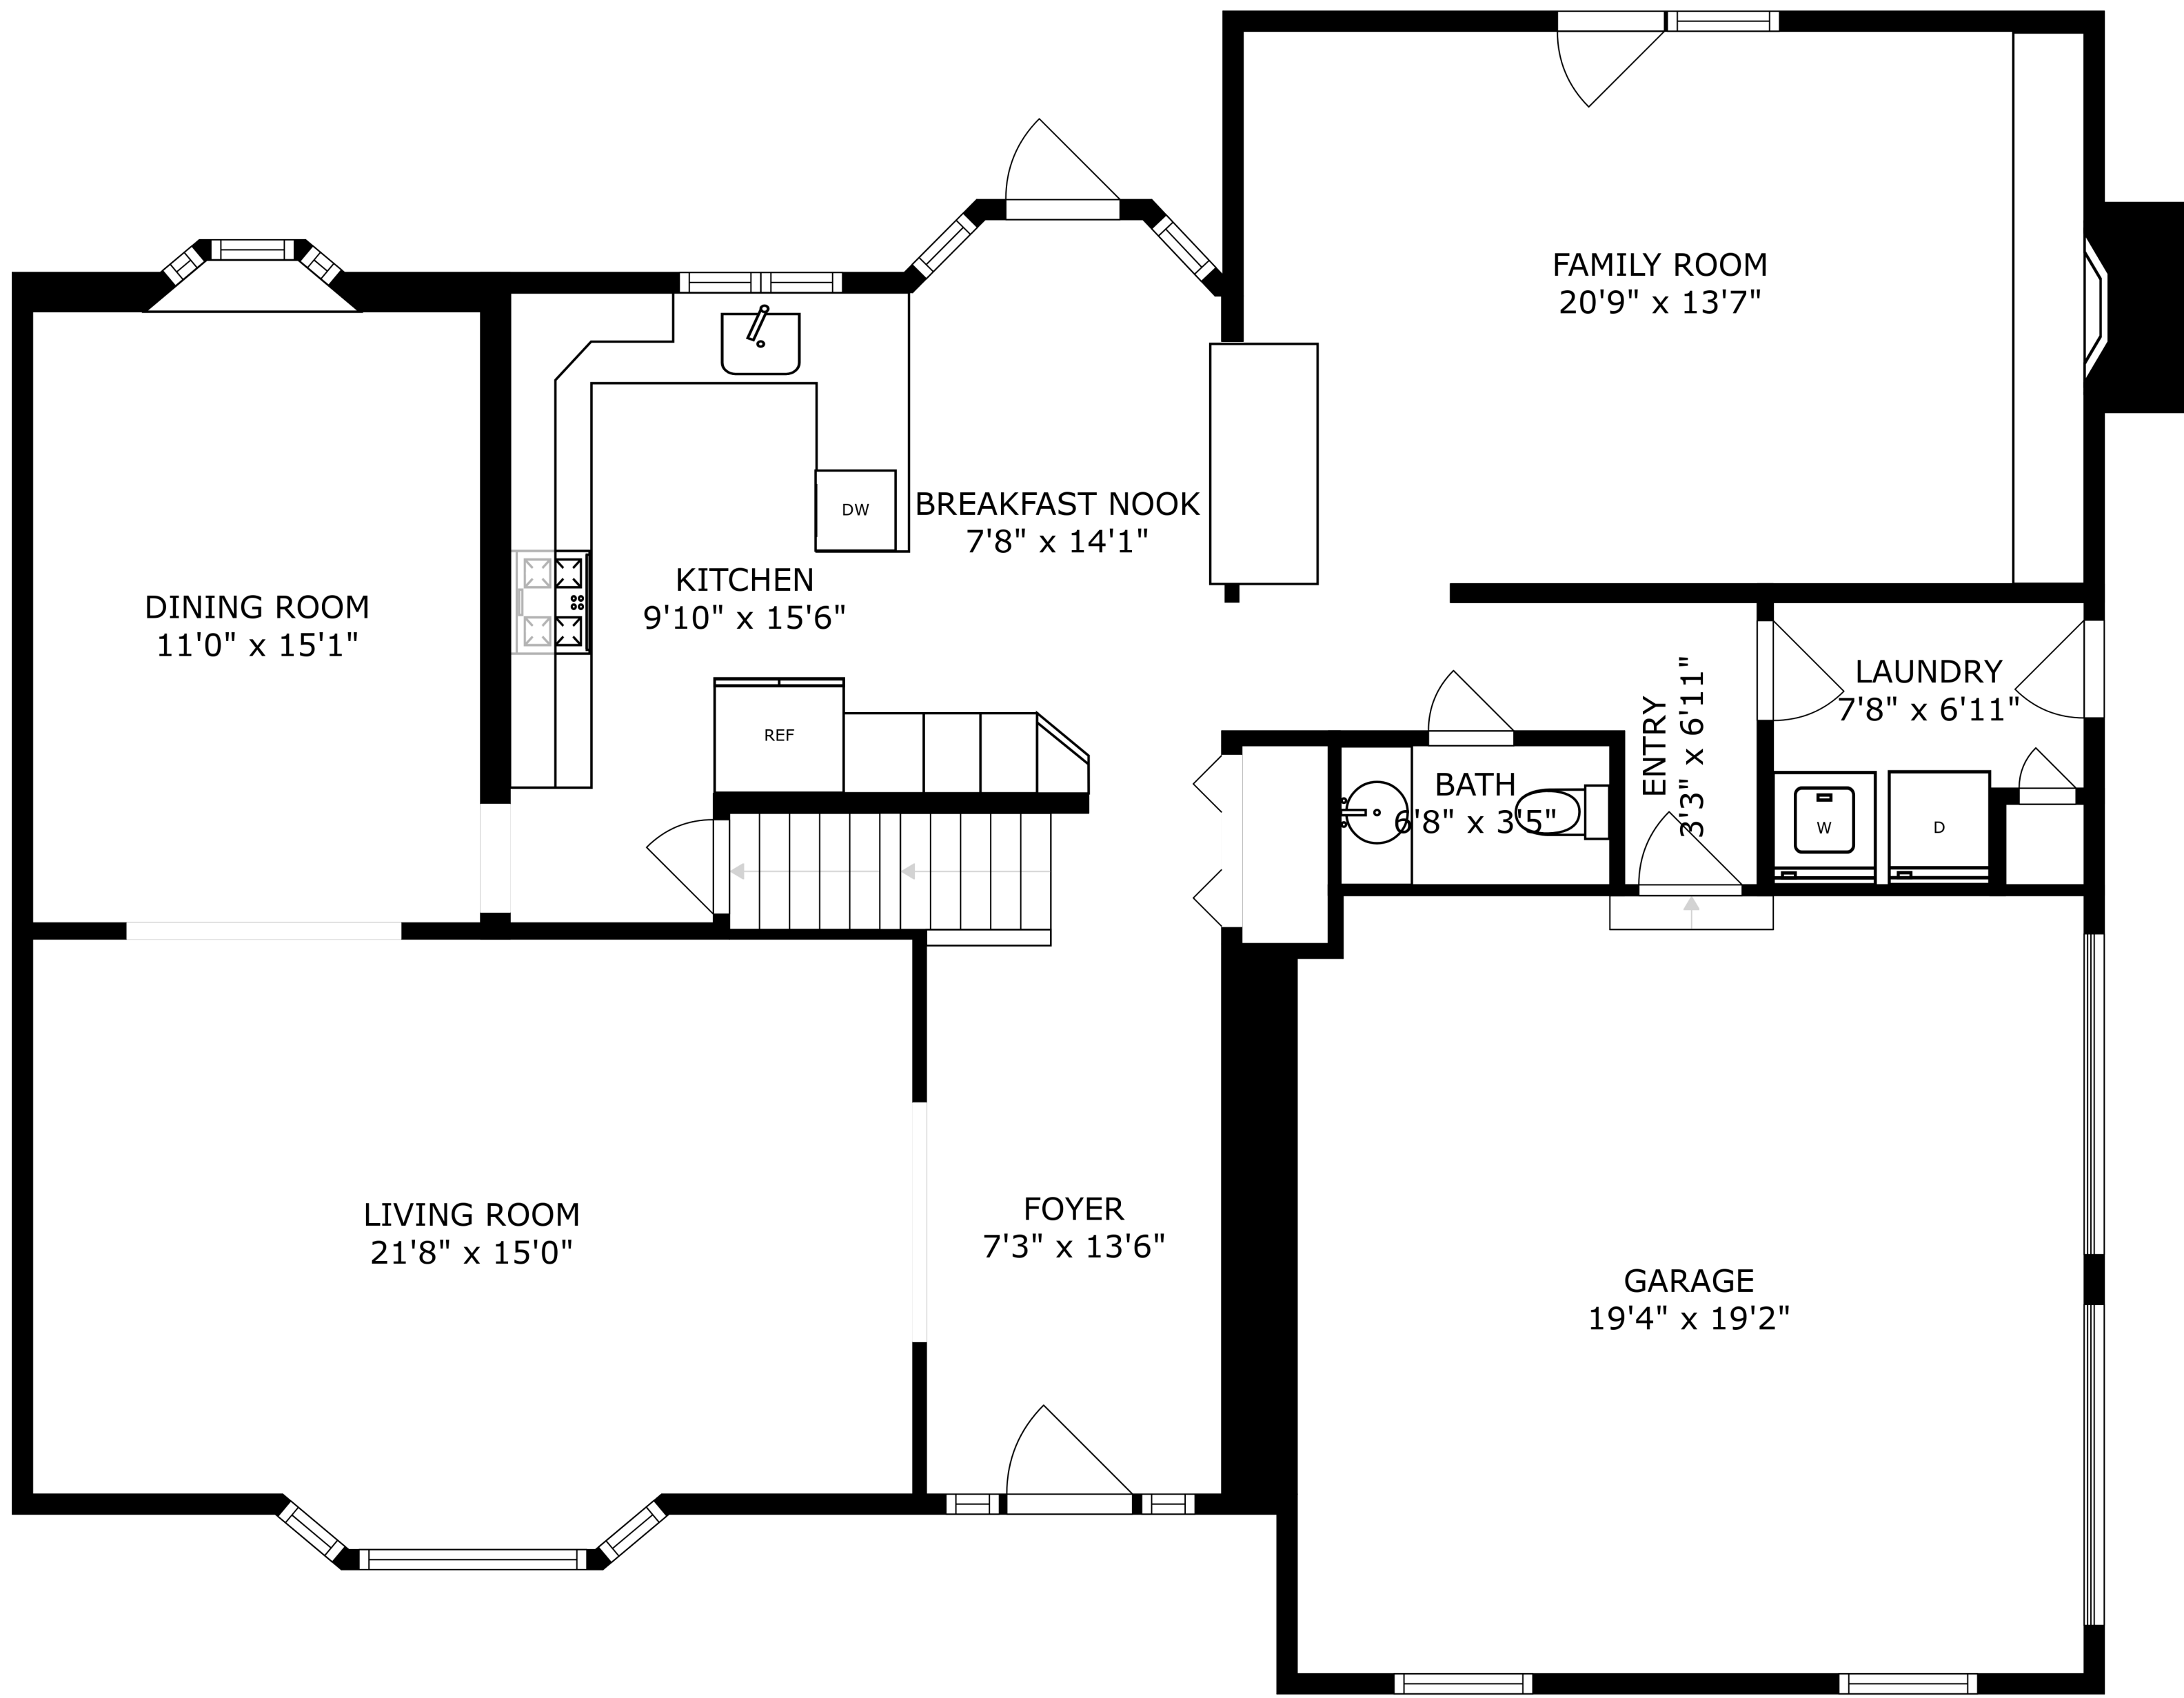

SIZES AND DIMENSIONS ARE APPROXIMATE, ACTUAL MAY VARY.

BEDROOM
13'2" x 13'0"

BEDROOM
14'8" x 12'1"

BEDROOM
11'6" x 15'9"

PRIMARY BEDROOM
18'8" x 13'8"

BATH
8'9" x 8'1"

BATH
7'5" x 12'3"

SIZES AND DIMENSIONS ARE APPROXIMATE, ACTUAL MAY VARY.

RECREATION ROOM
27'3" x 14'9"

GAME ROOM
18'0" x 10'10"

STORAGE
9'2" x 12'11"