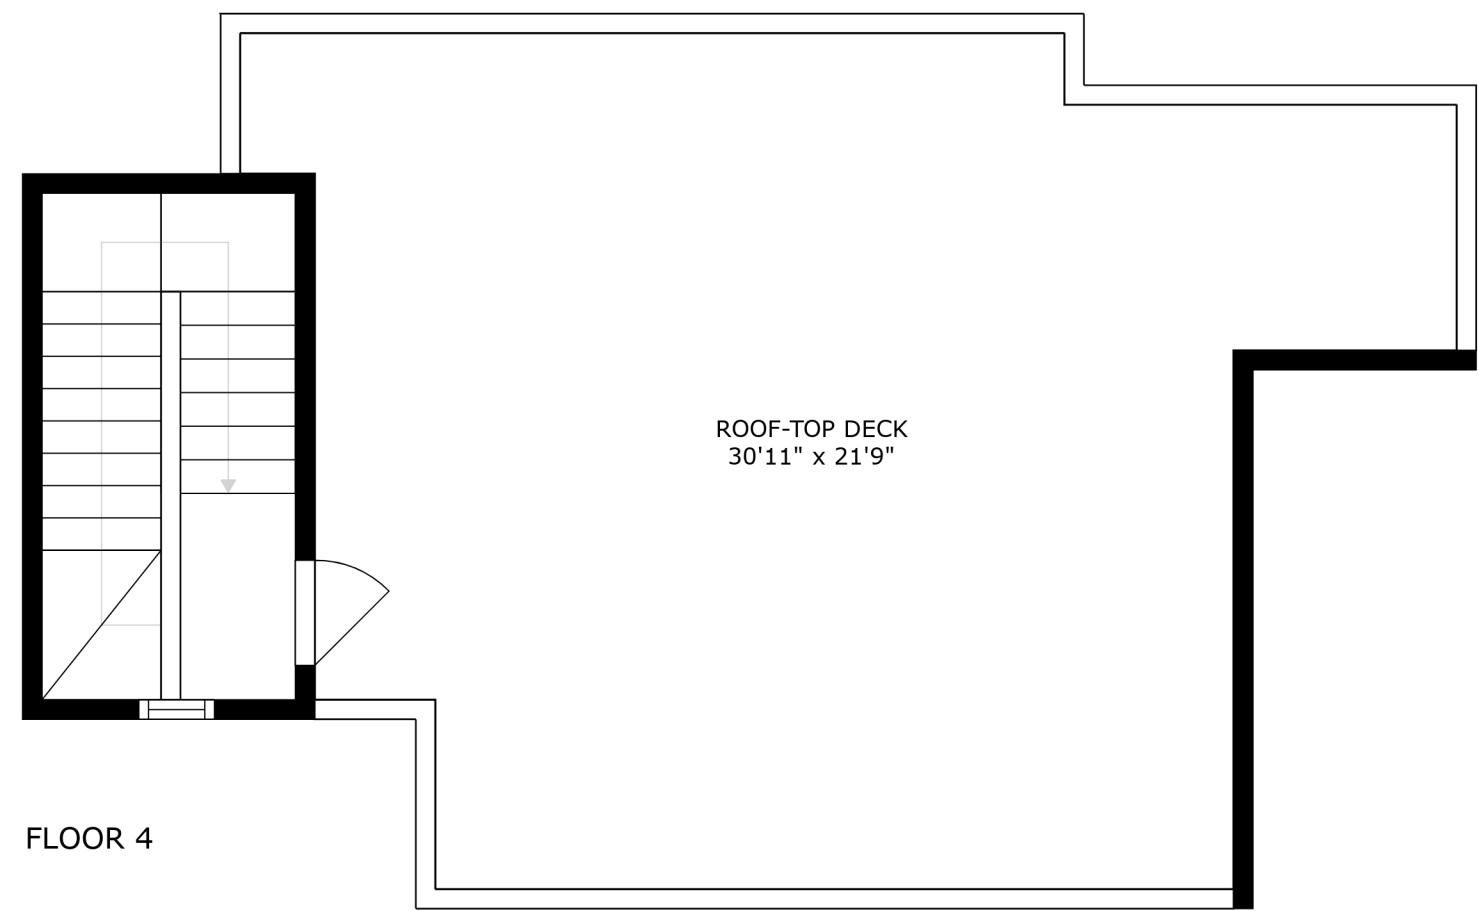

FLOOR 2

FLOOR 4

FLOOR 1

FLOOR 3

ROOF-TOP DECK
30'11" x 21'9"

SIZES AND DIMENSIONS ARE APPROXIMATE, ACTUAL MAY VARY.

SIZES AND DIMENSIONS ARE APPROXIMATE, ACTUAL MAY VARY.

SIZES AND DIMENSIONS ARE APPROXIMATE, ACTUAL MAY VARY.