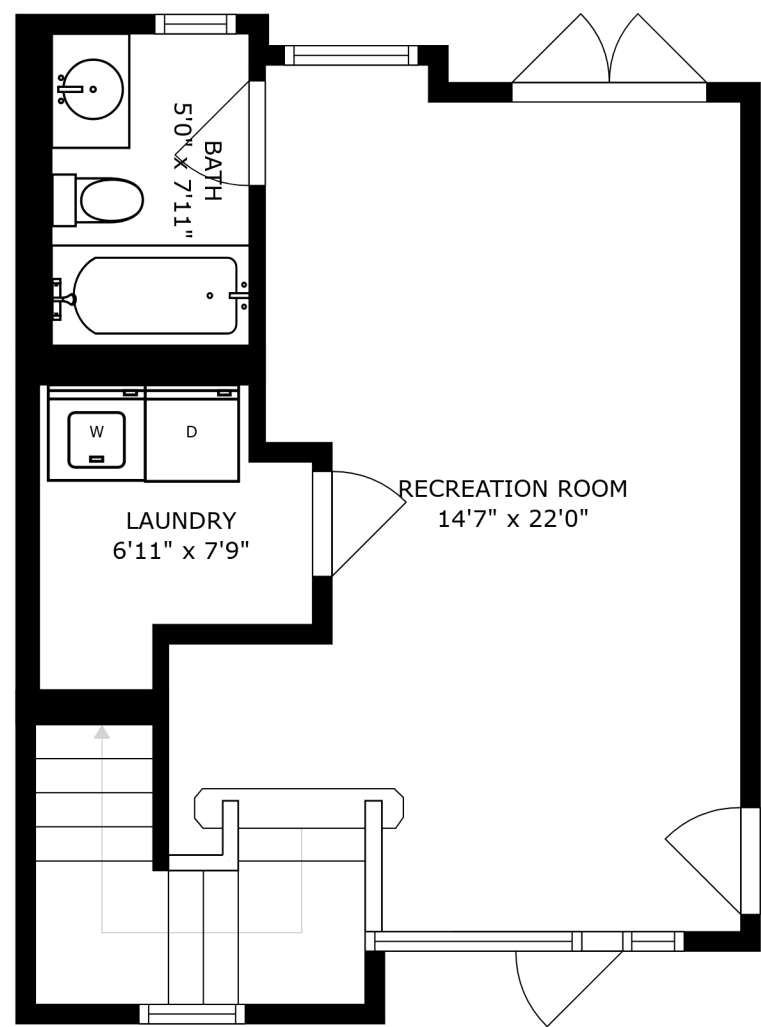

FLOOR 2

FLOOR 4

FLOOR 1

FLOOR 3

ROOF-TOP DECK
30'11" x 21'9"

SIZES AND DIMENSIONS ARE APPROXIMATE, ACTUAL MAY VARY.

SIZES AND DIMENSIONS ARE APPROXIMATE, ACTUAL MAY VARY.

SIZES AND DIMENSIONS ARE APPROXIMATE, ACTUAL MAY VARY.