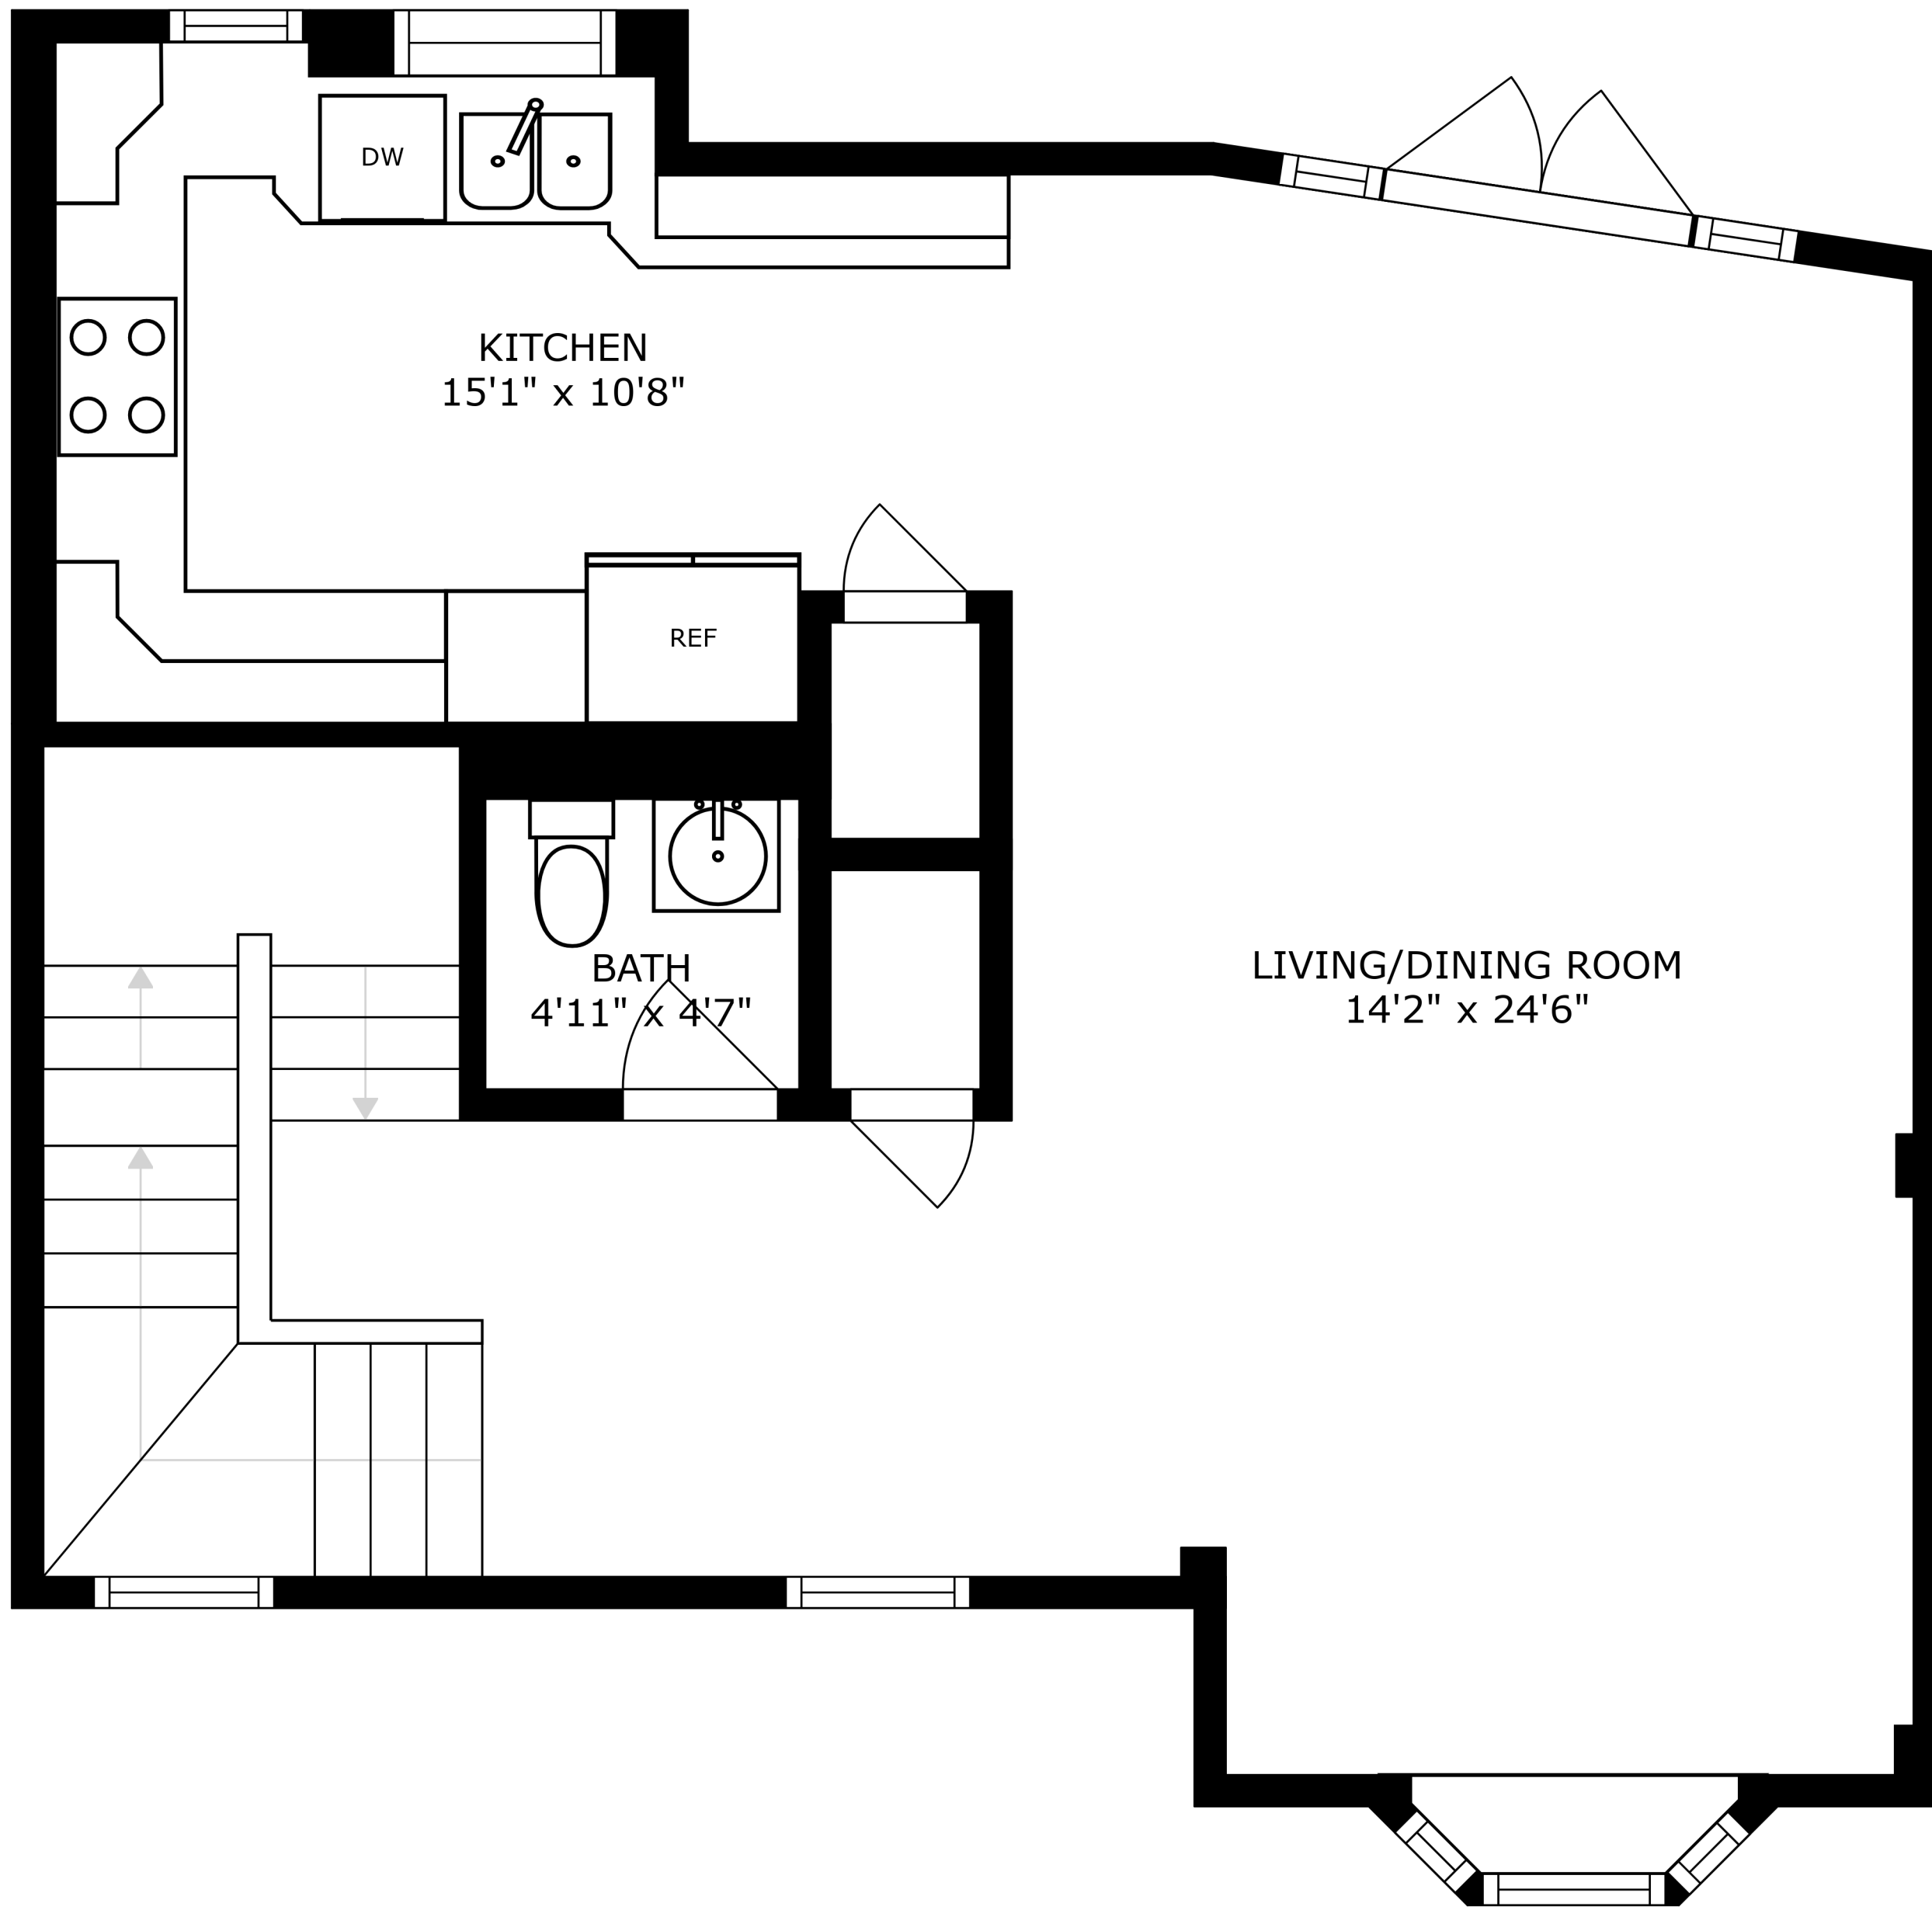

FLOOR 2

FLOOR 4

FLOOR 1

FLOOR 3

ROOF-TOP DECK
30'11" x 21'9"

SIZES AND DIMENSIONS ARE APPROXIMATE, ACTUAL MAY VARY.

SIZES AND DIMENSIONS ARE APPROXIMATE, ACTUAL MAY VARY.

SIZES AND DIMENSIONS ARE APPROXIMATE, ACTUAL MAY VARY.