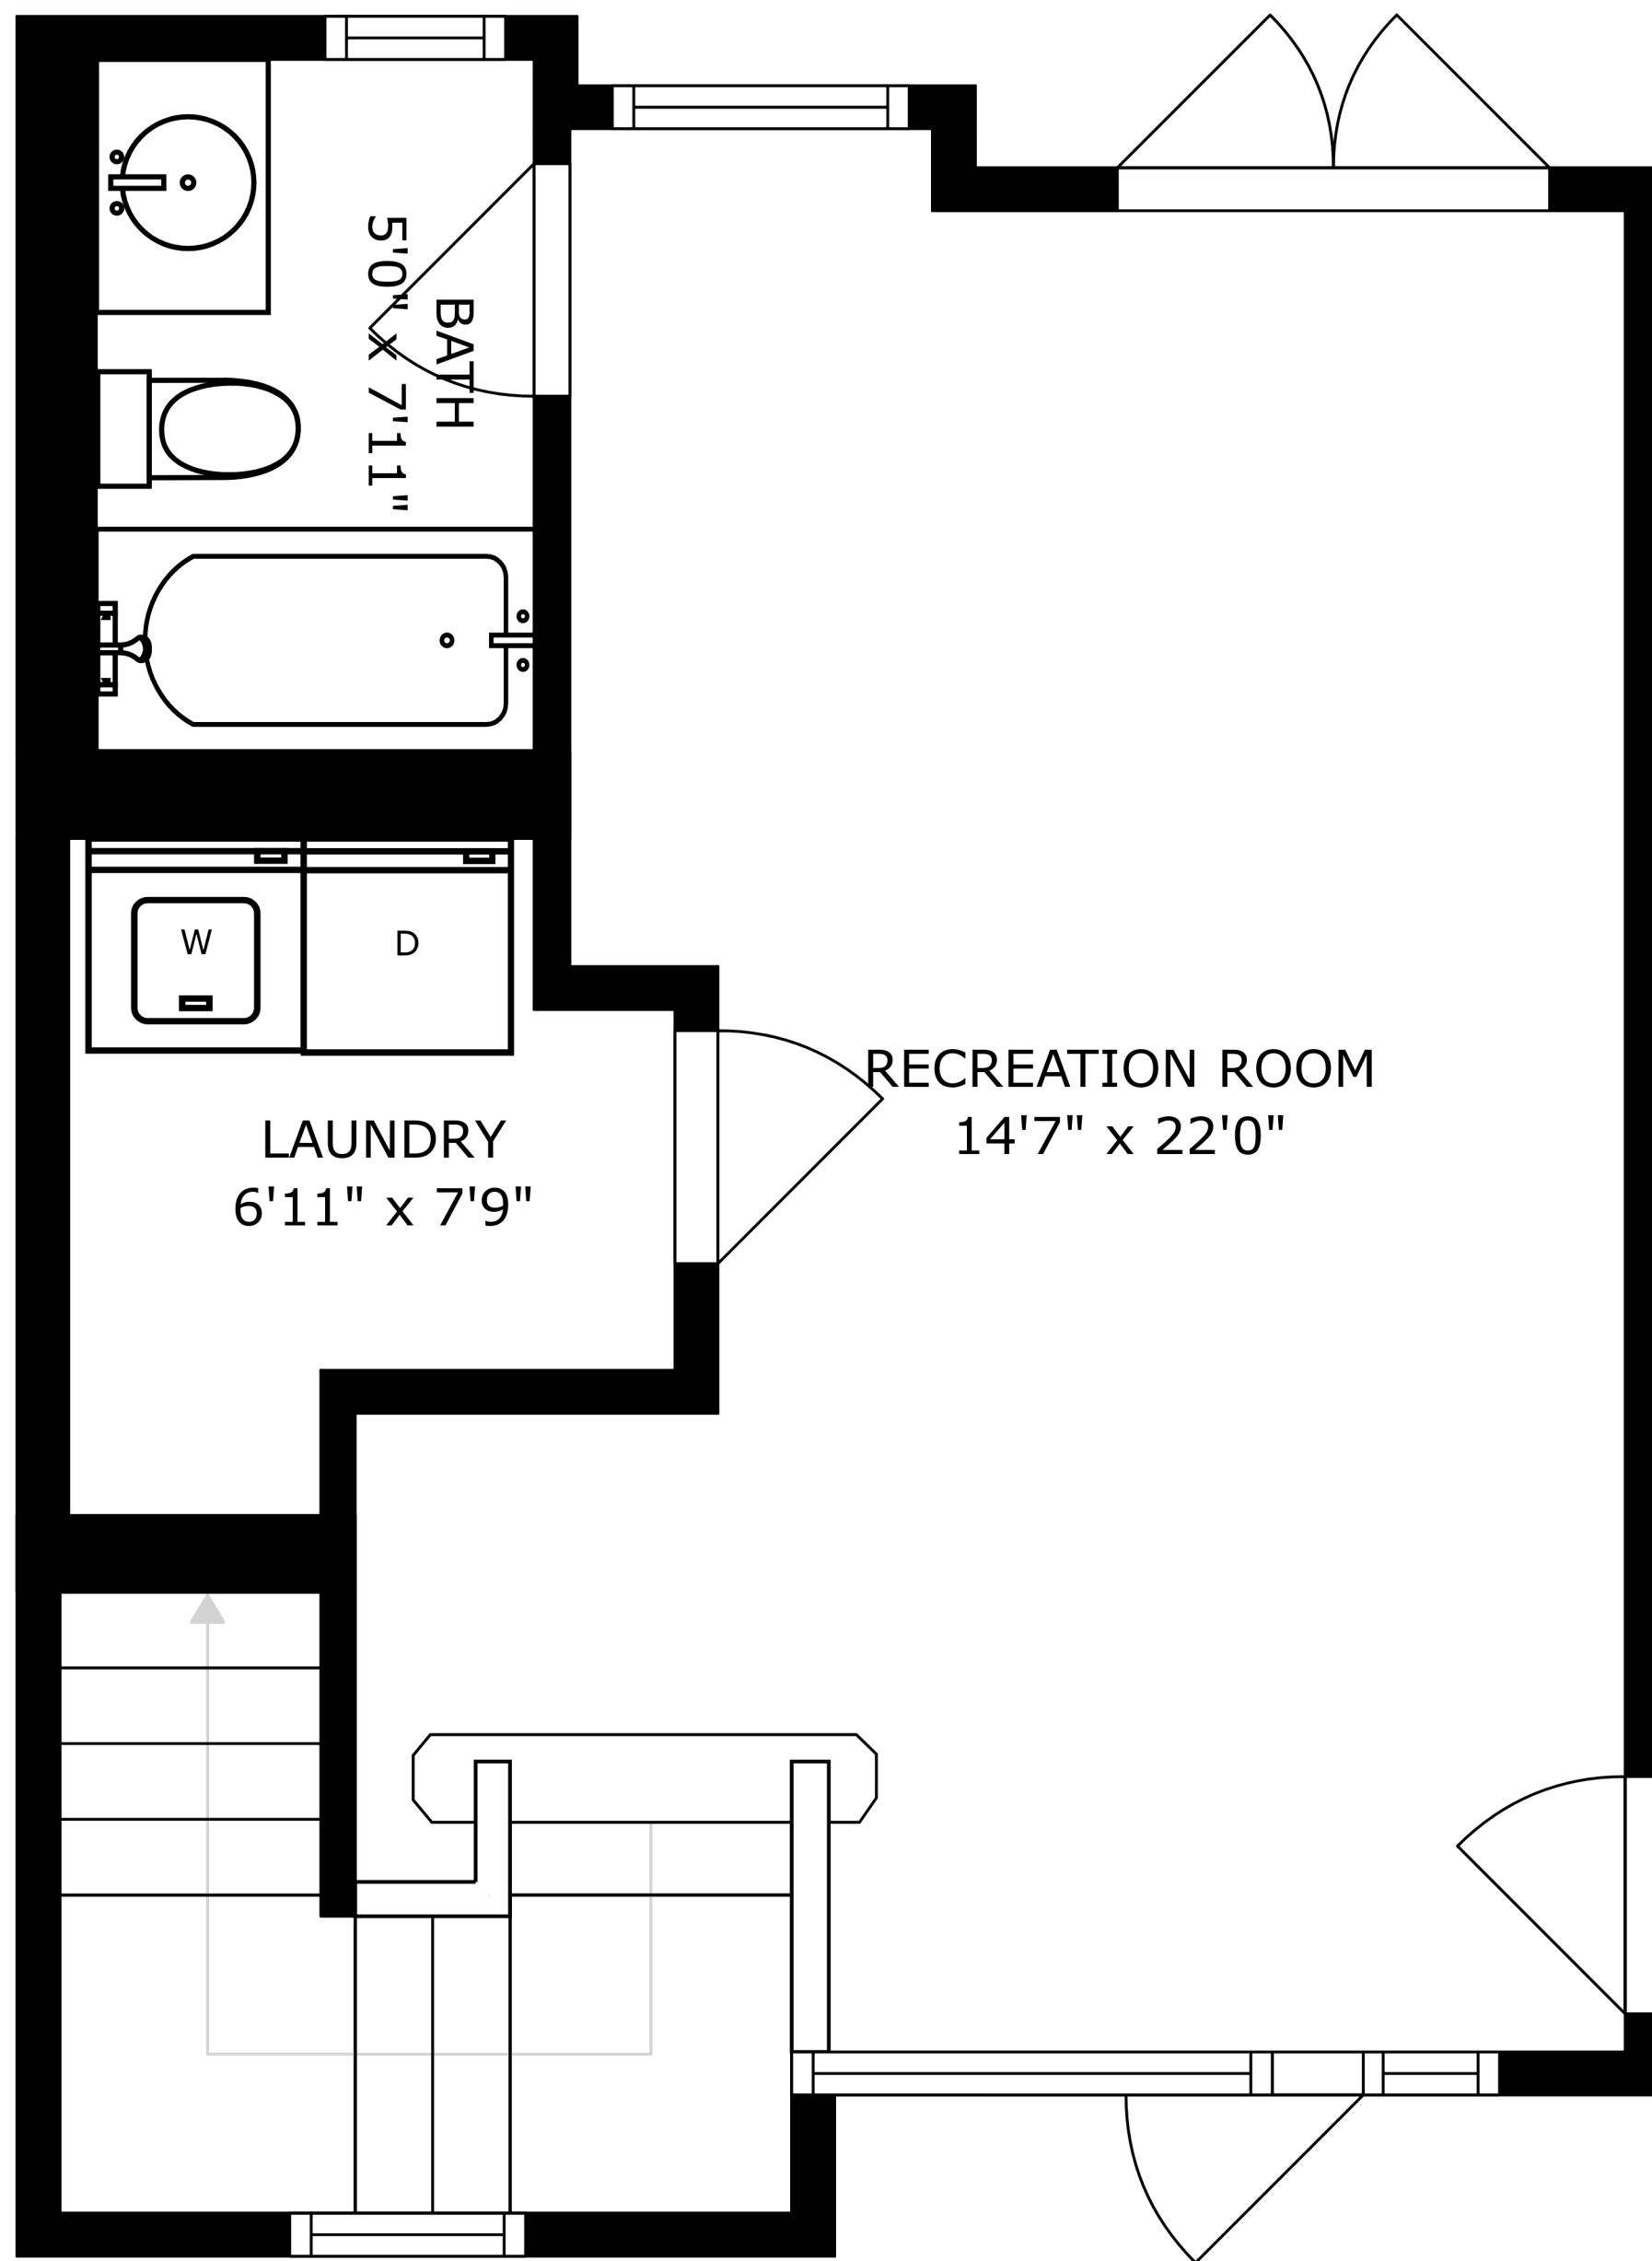

FLOOR 2

FLOOR 4

FLOOR 1

FLOOR 3

ROOF-TOP DECK
30'11" x 21'9"

SIZES AND DIMENSIONS ARE APPROXIMATE, ACTUAL MAY VARY.

SIZES AND DIMENSIONS ARE APPROXIMATE, ACTUAL MAY VARY.

SIZES AND DIMENSIONS ARE APPROXIMATE, ACTUAL MAY VARY.