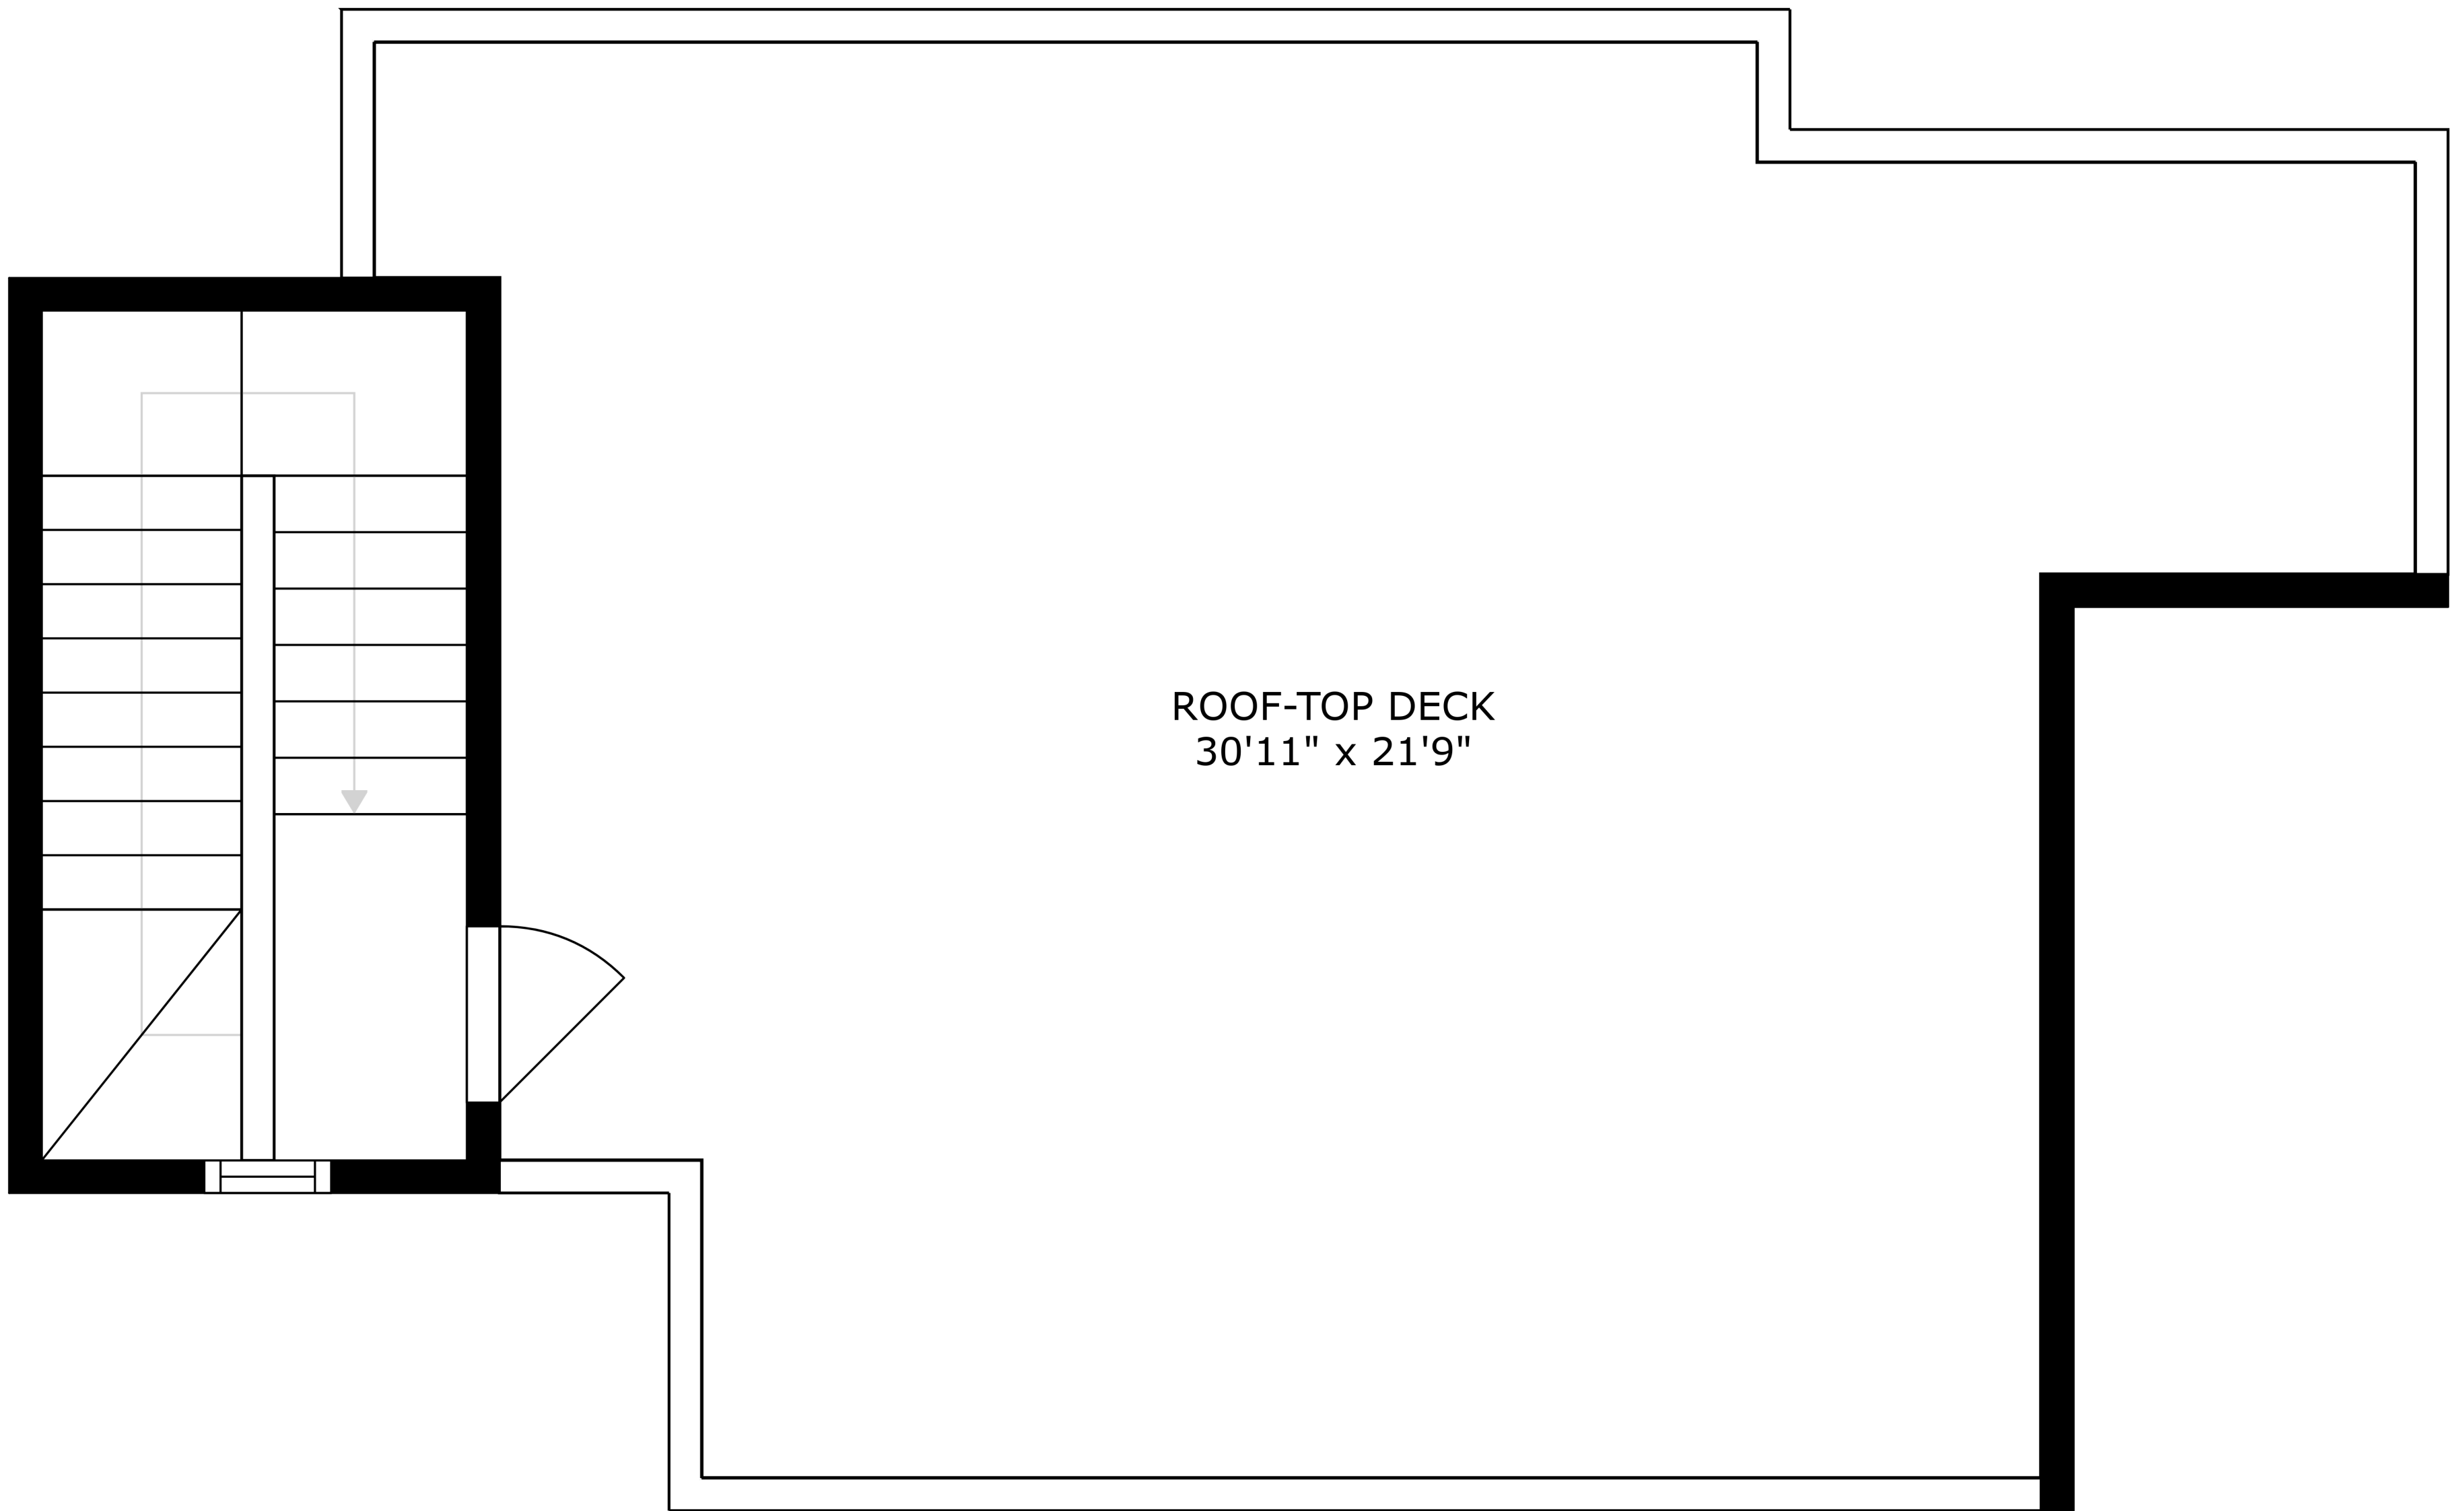

FLOOR 2

FLOOR 4

FLOOR 1

FLOOR 3

ROOF-TOP DECK
30'11" x 21'9"

SIZES AND DIMENSIONS ARE APPROXIMATE, ACTUAL MAY VARY.

SIZES AND DIMENSIONS ARE APPROXIMATE, ACTUAL MAY VARY.

SIZES AND DIMENSIONS ARE APPROXIMATE, ACTUAL MAY VARY.